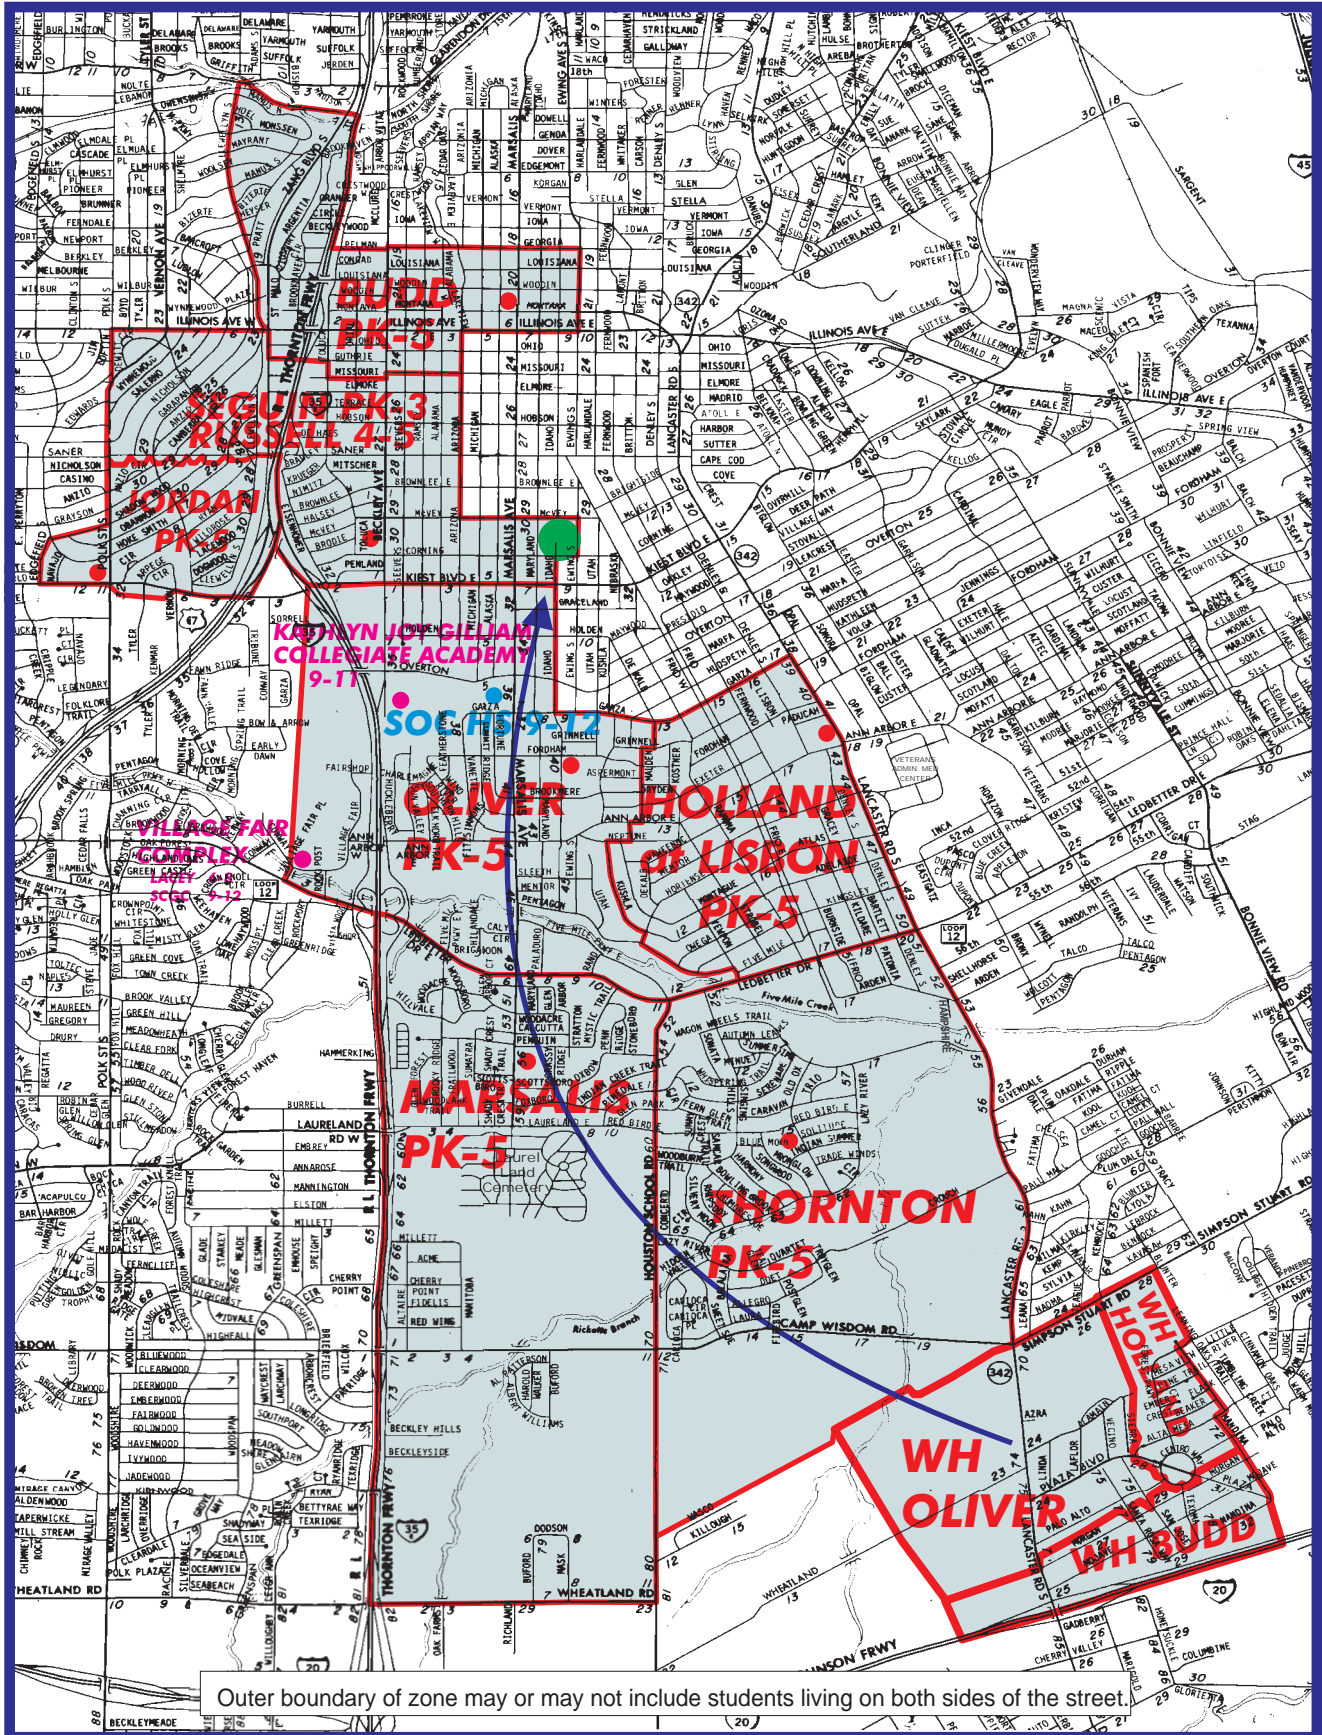

Fall 2010 Boude Storey Middle School Attendance Zone with Wilmer-Hutchins — Grades 6-8

Outer boundary of zone may or may not include students living on both sides of the street.