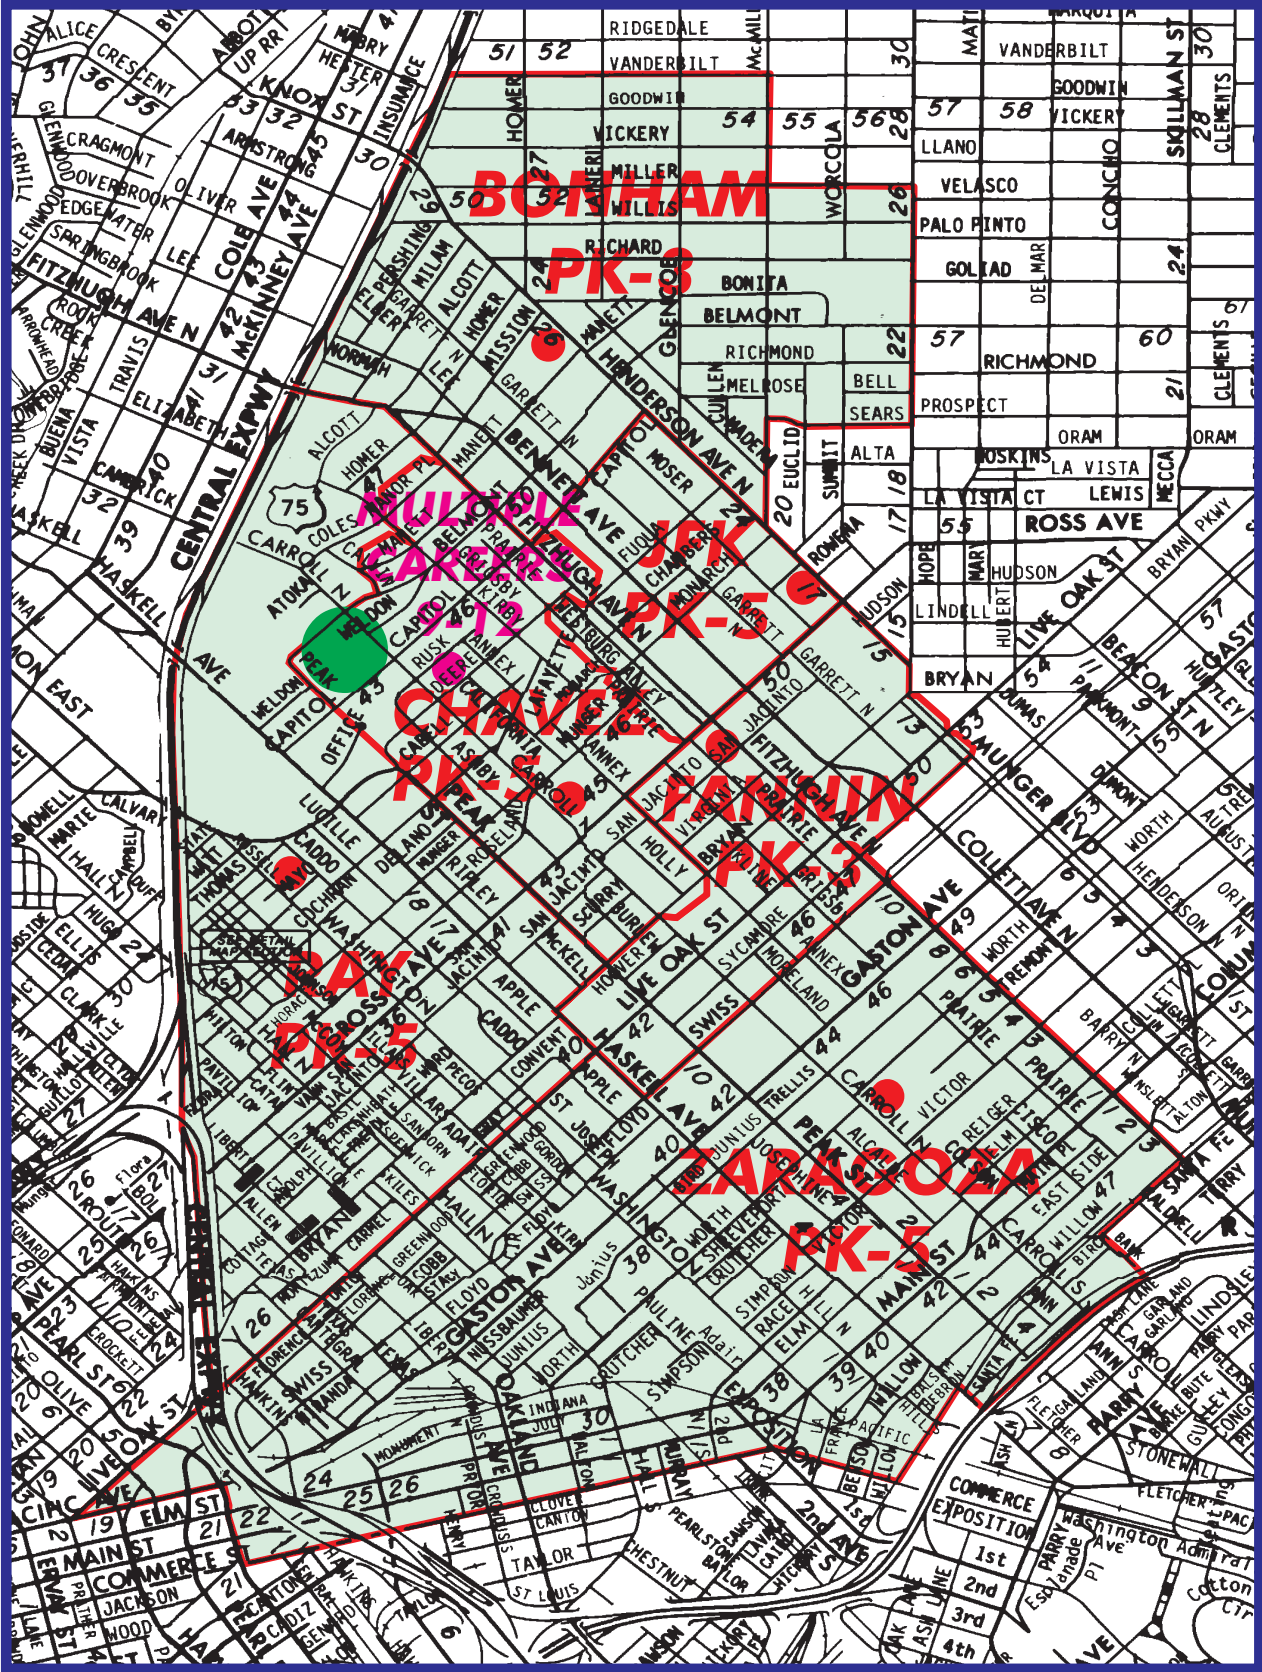

Fall 2010
Alex W. Spence Talented/Gifted Academy Attendance Zone
Grades 6-8

Outer boundary of zone may include students living on both sides of the street.