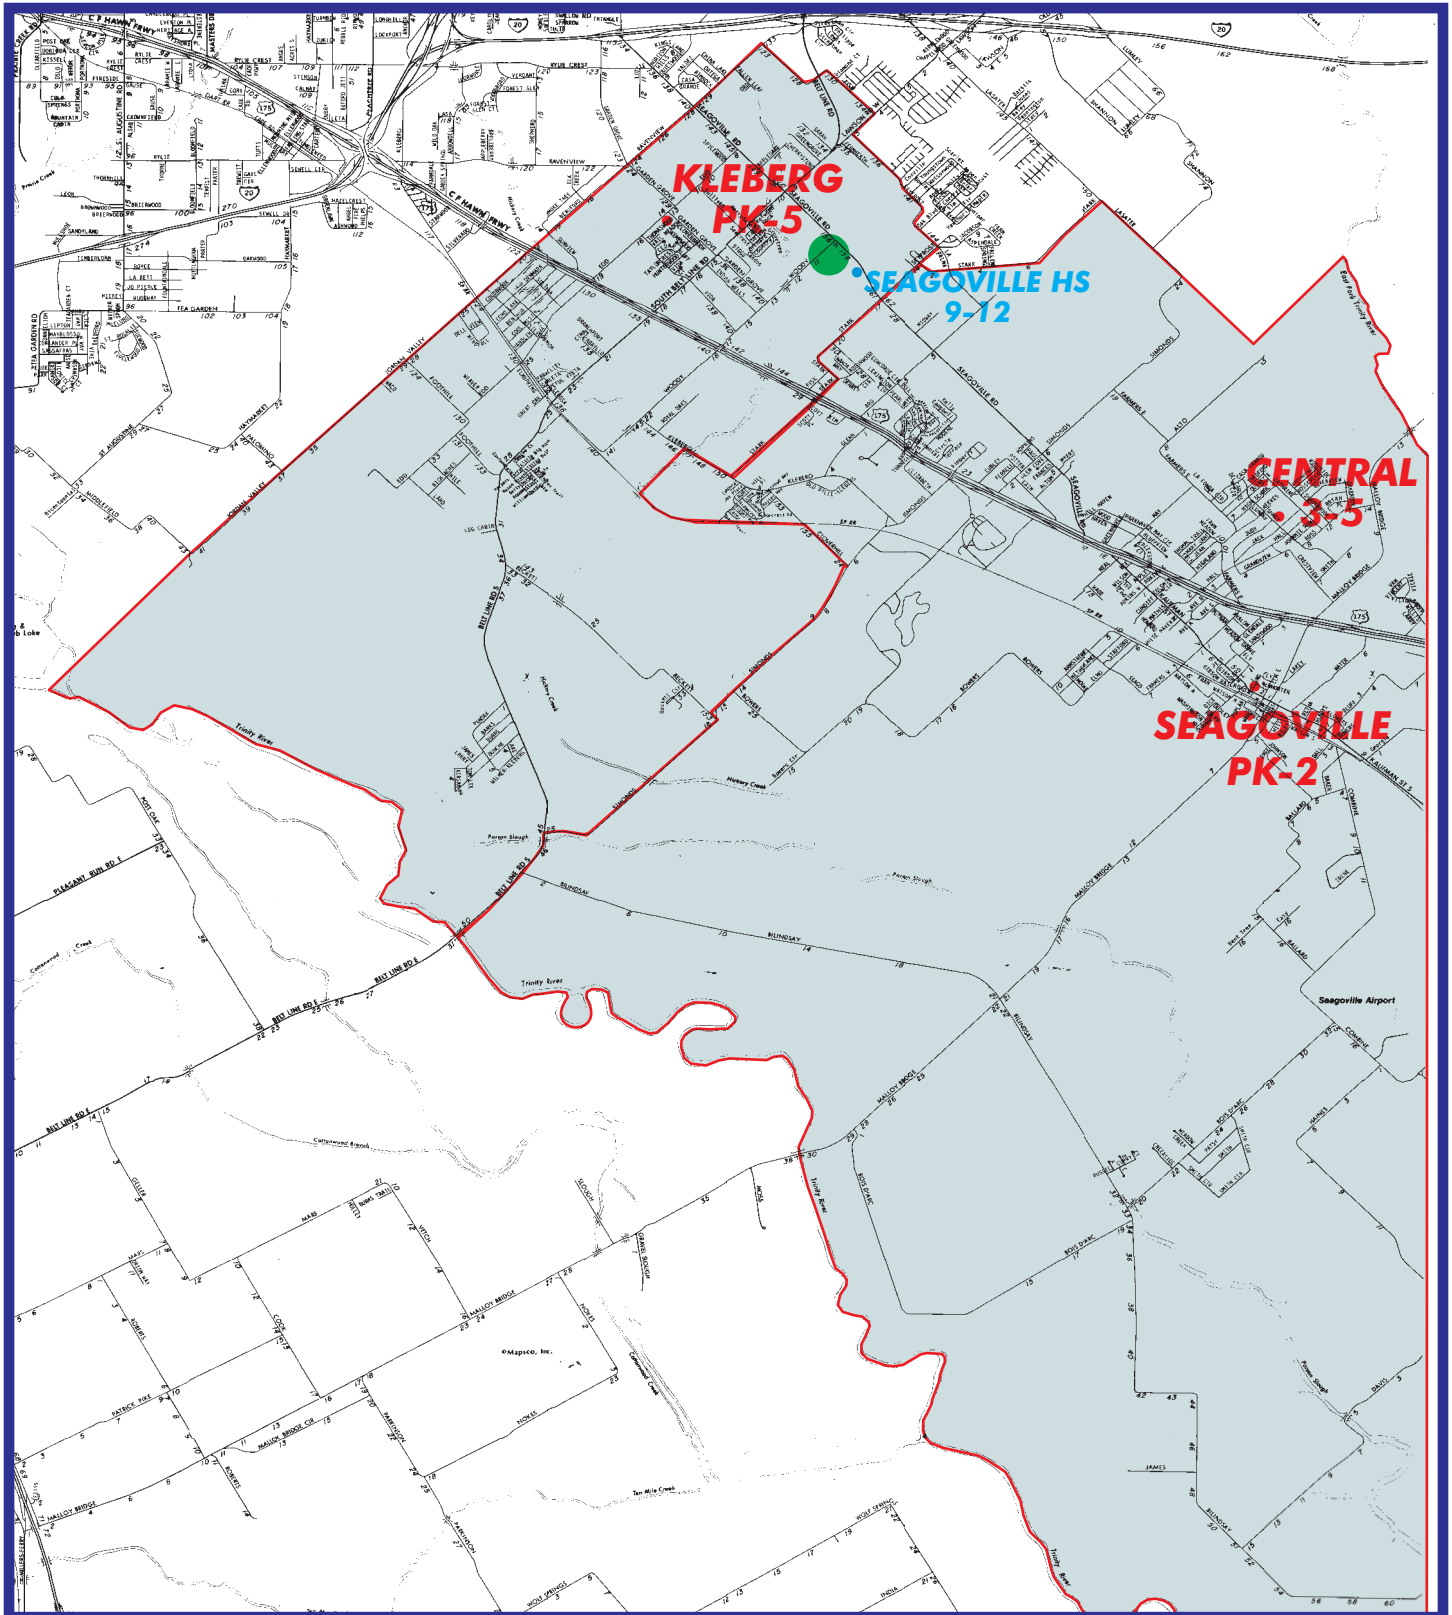

# Fall 2010 Seagoville Middle School Attendance Zone Grades 6-8

Outer boundary of zone may include students living on both sides of the street.