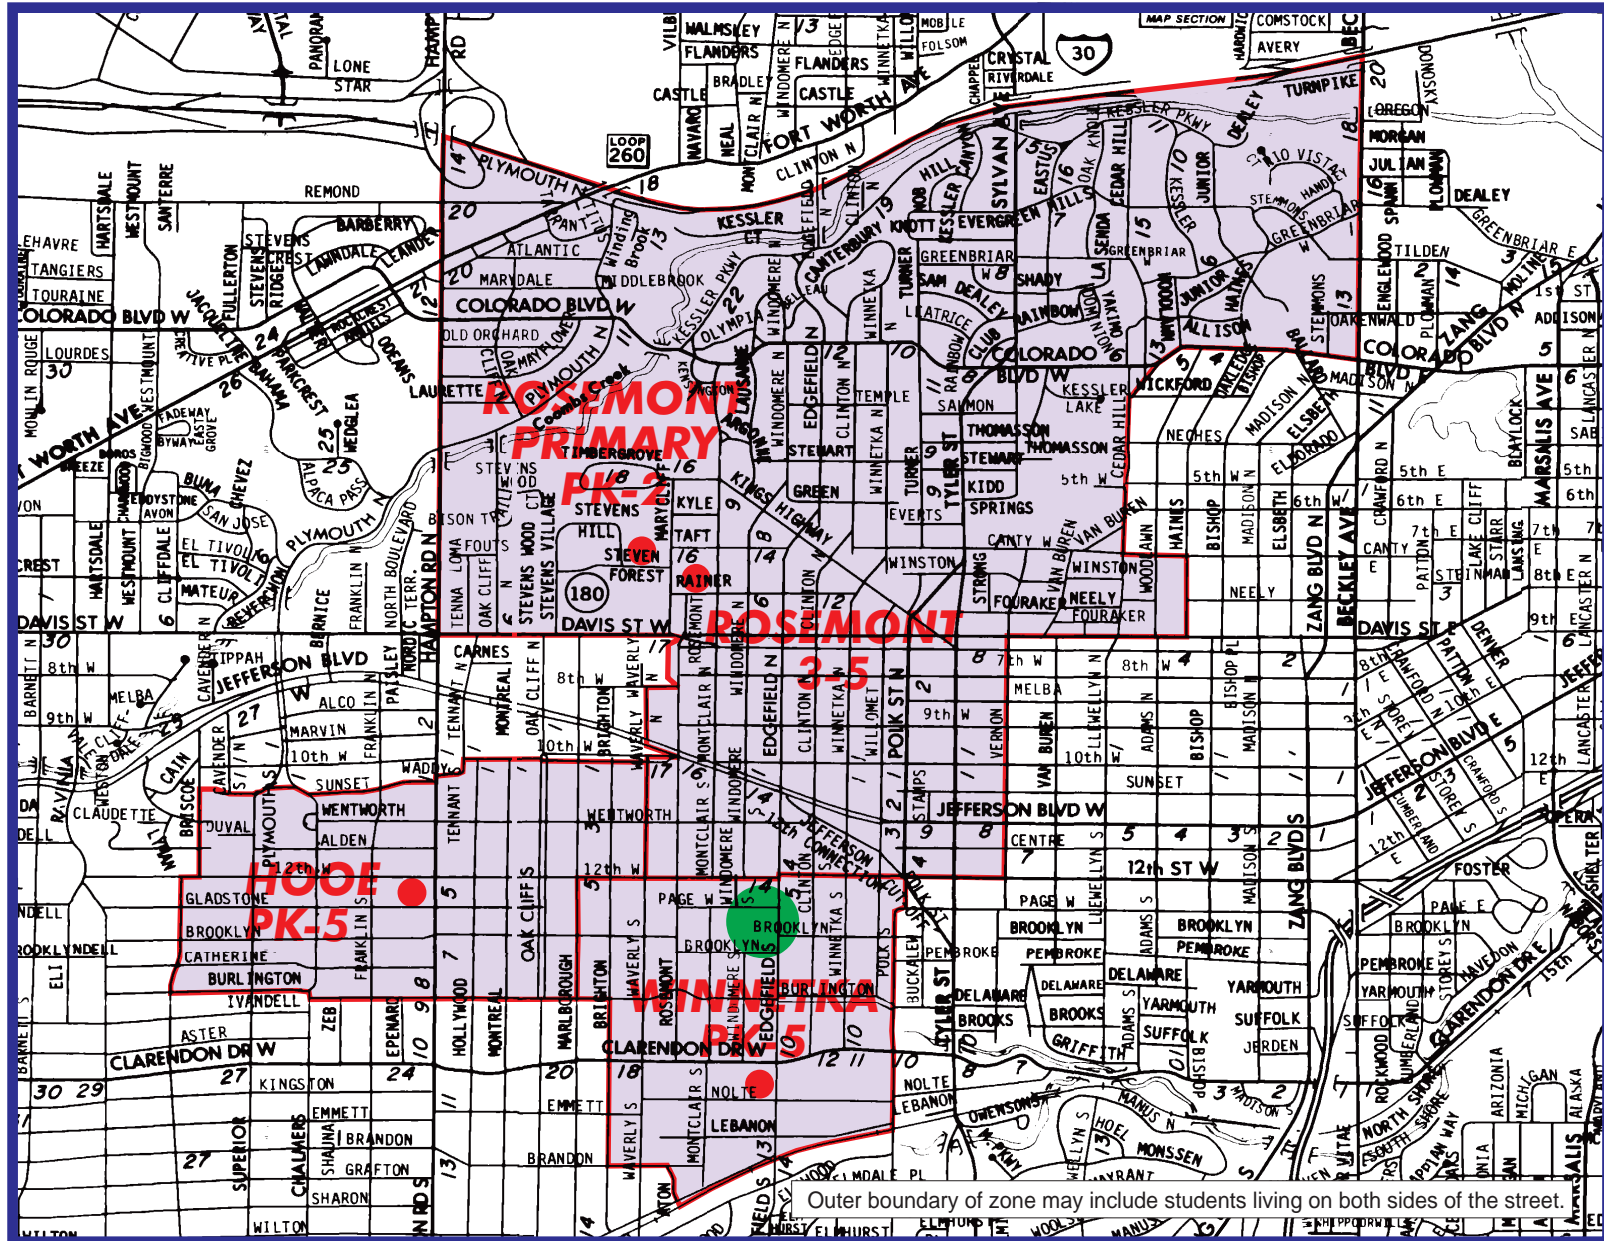

Fall 2010 W. E. Greiner Exploratory Arts Academy Attendance Zone Grades 6-8

Outer boundary of zone may include students living on both sides of the street.