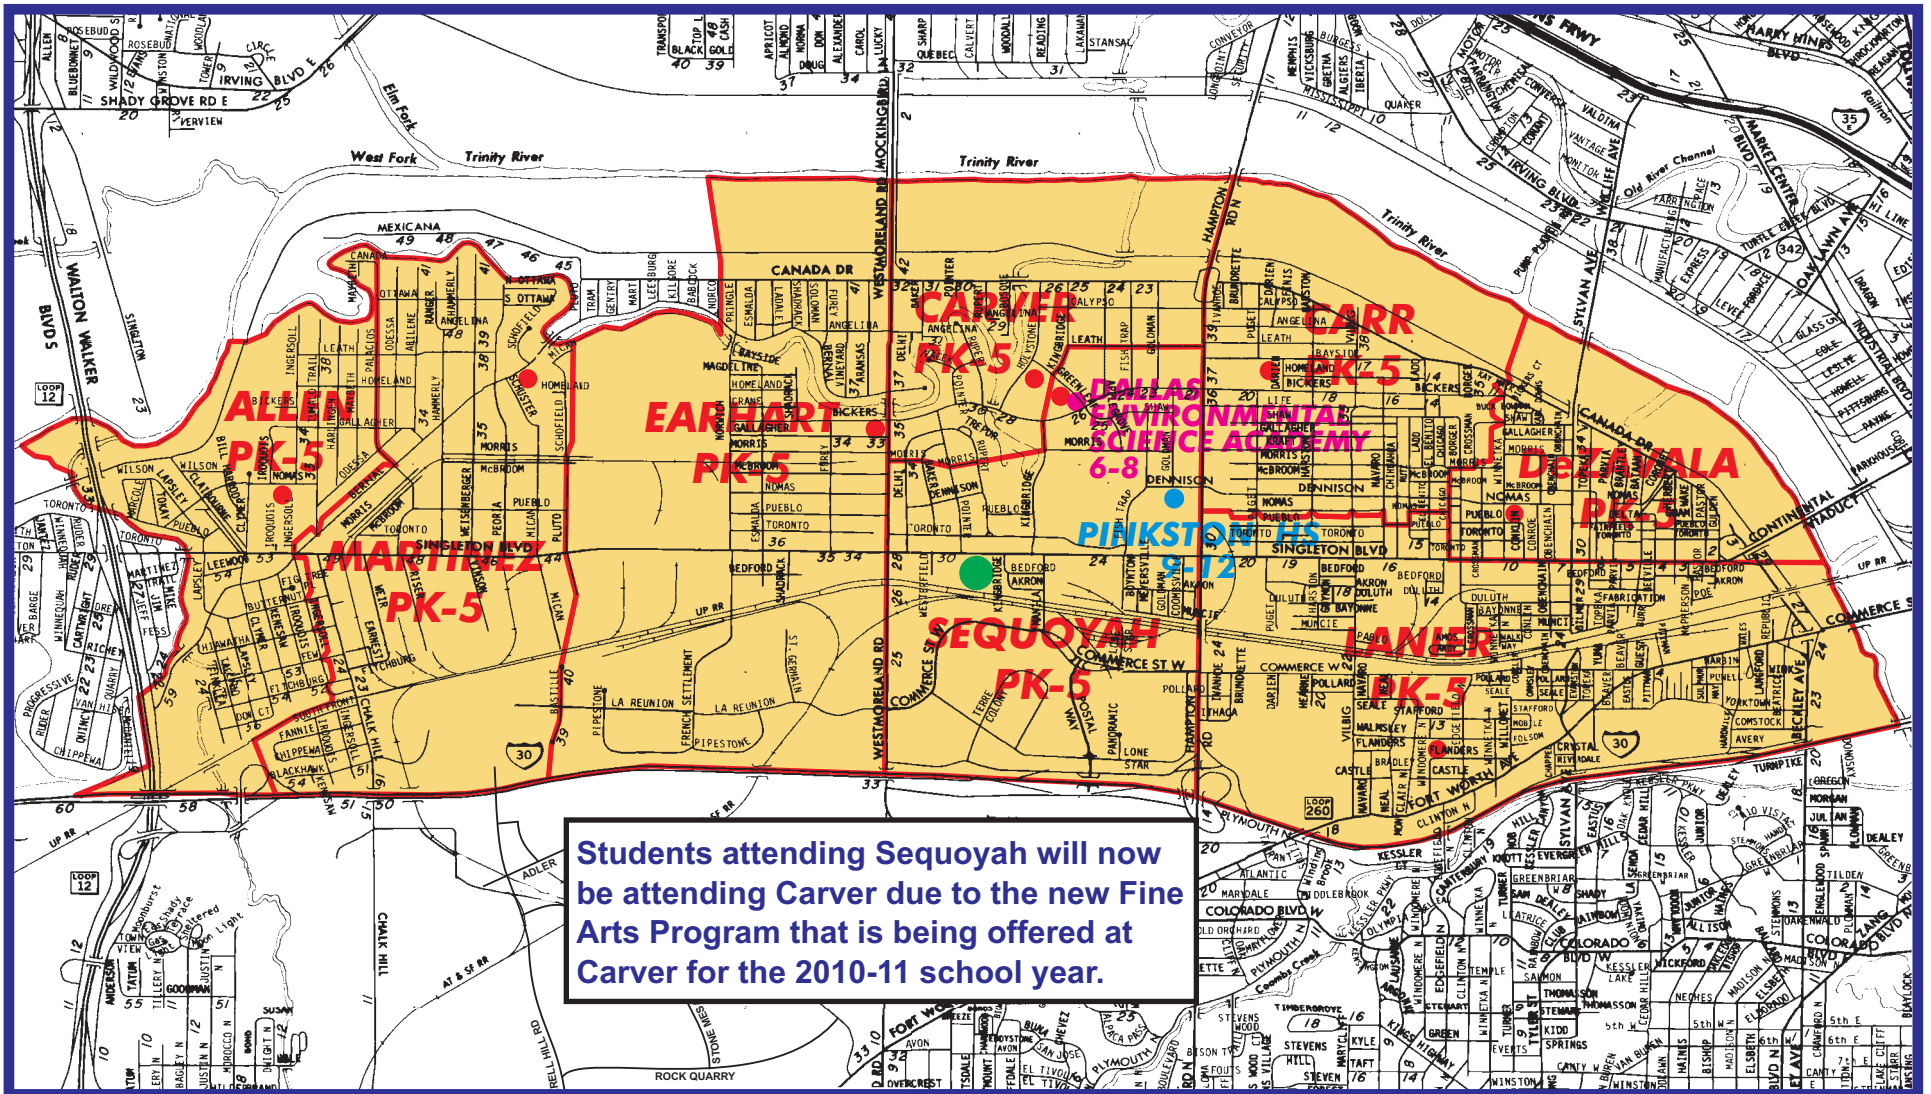

# Fall 2010 Thomas A. Edison Middle Learning Center Attendance Zone Grades 6-8

Outer boundary of zone may include students living on both sides of the street.