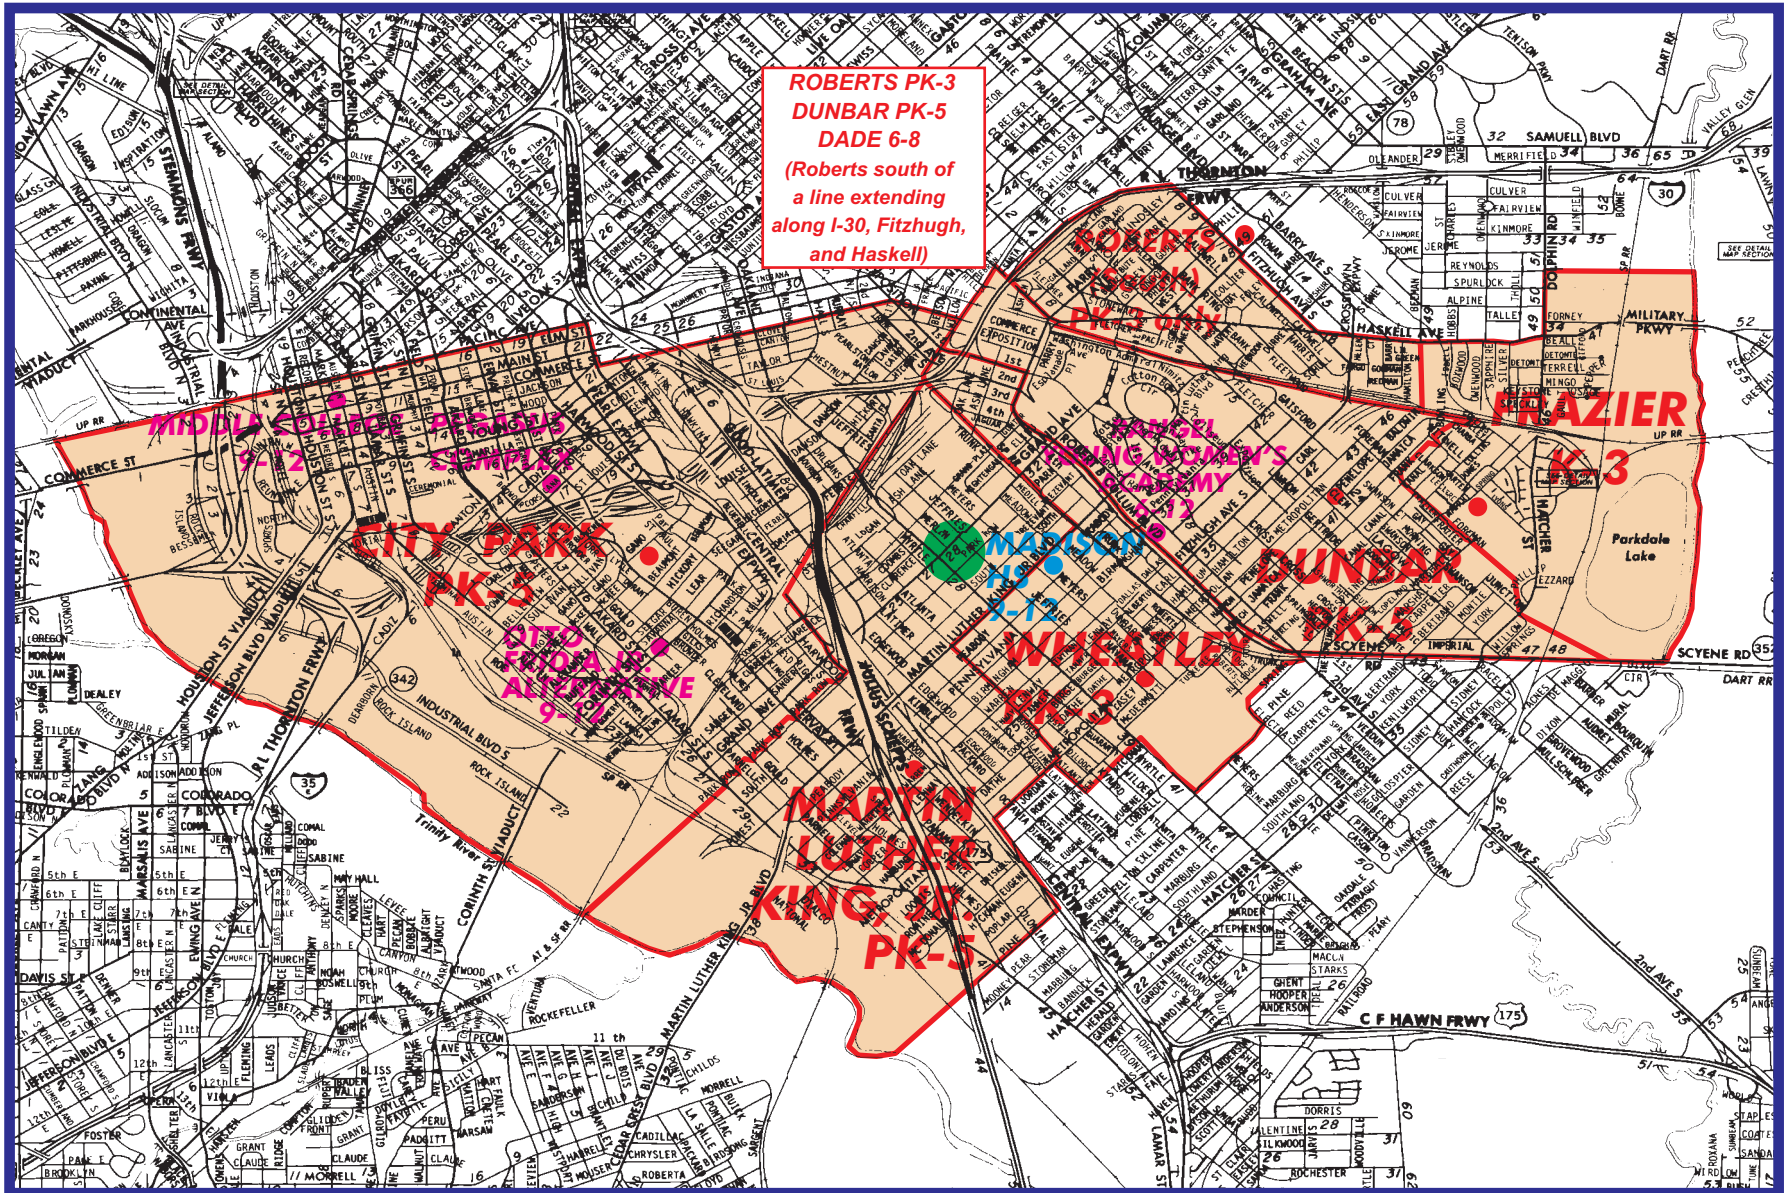

Fall 2010 Billy Earl Dade Middle School Attendance Zone Grades 6-8

Outer boundary of zone may include students living on both sides of the street.