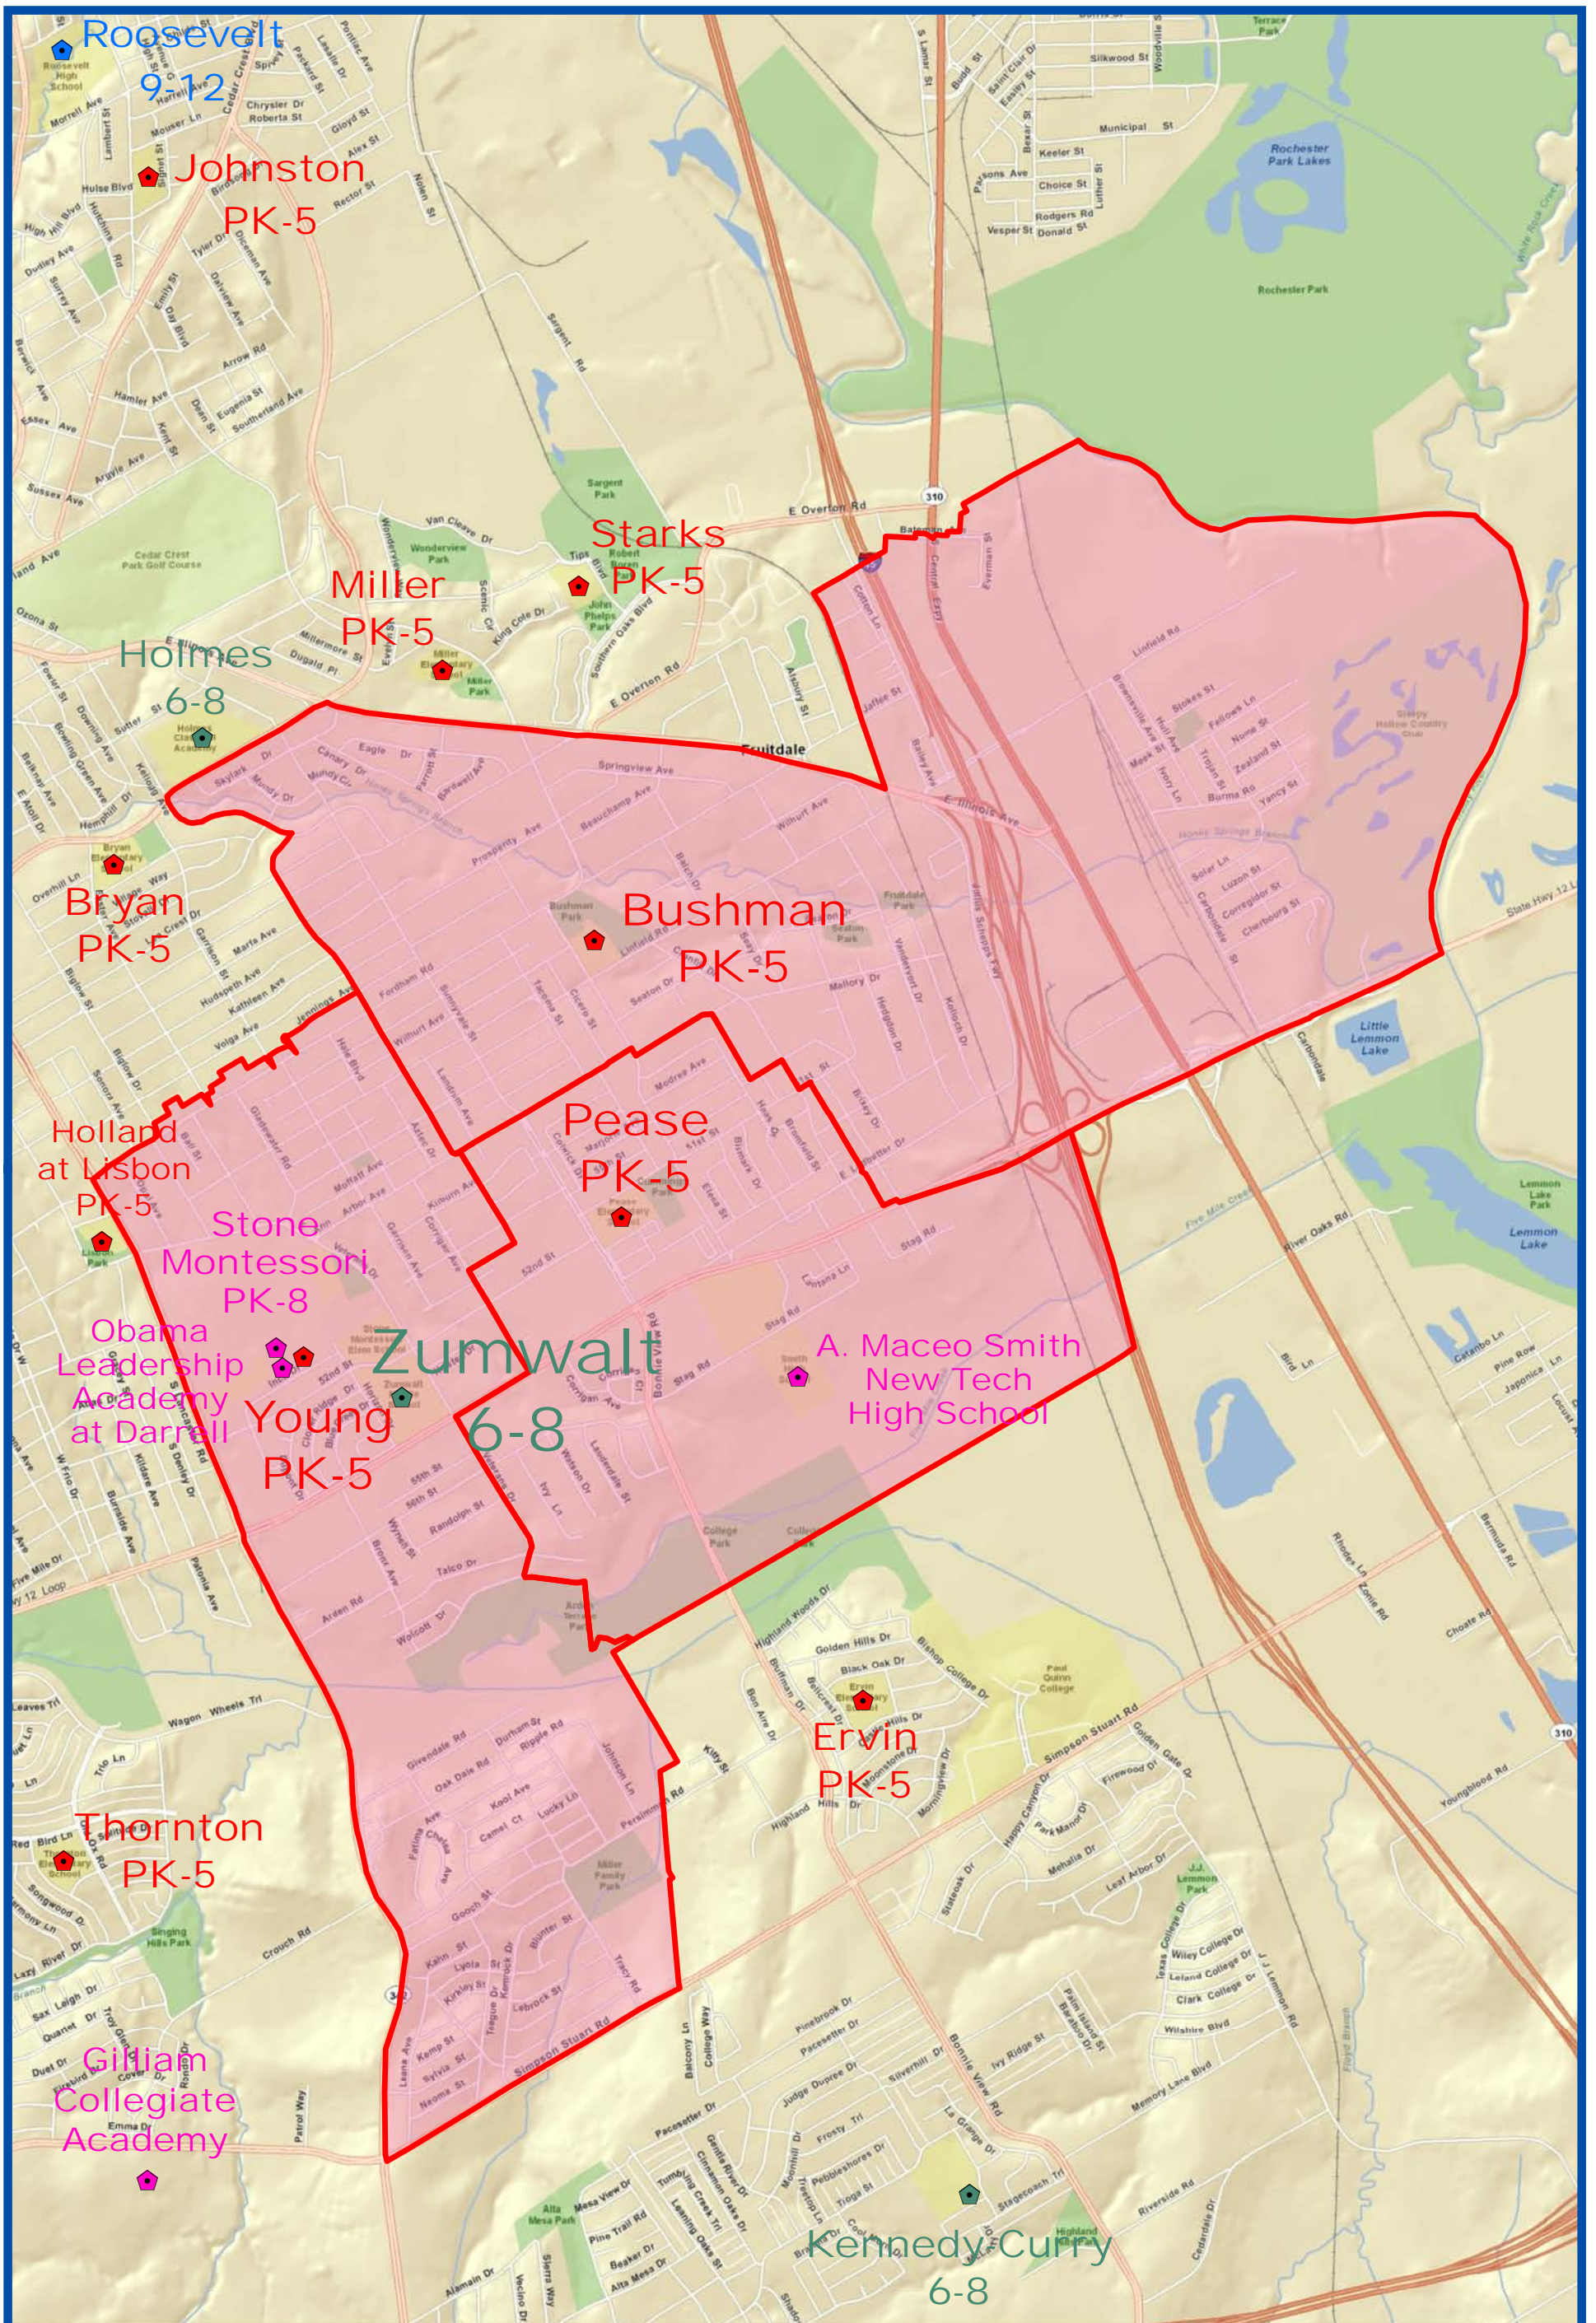

Fall 2011
Sarah Zumwalt Middle School Attendance Zone
Grades 6-8

Outer boundary of zones may include students living on both sides of the street.