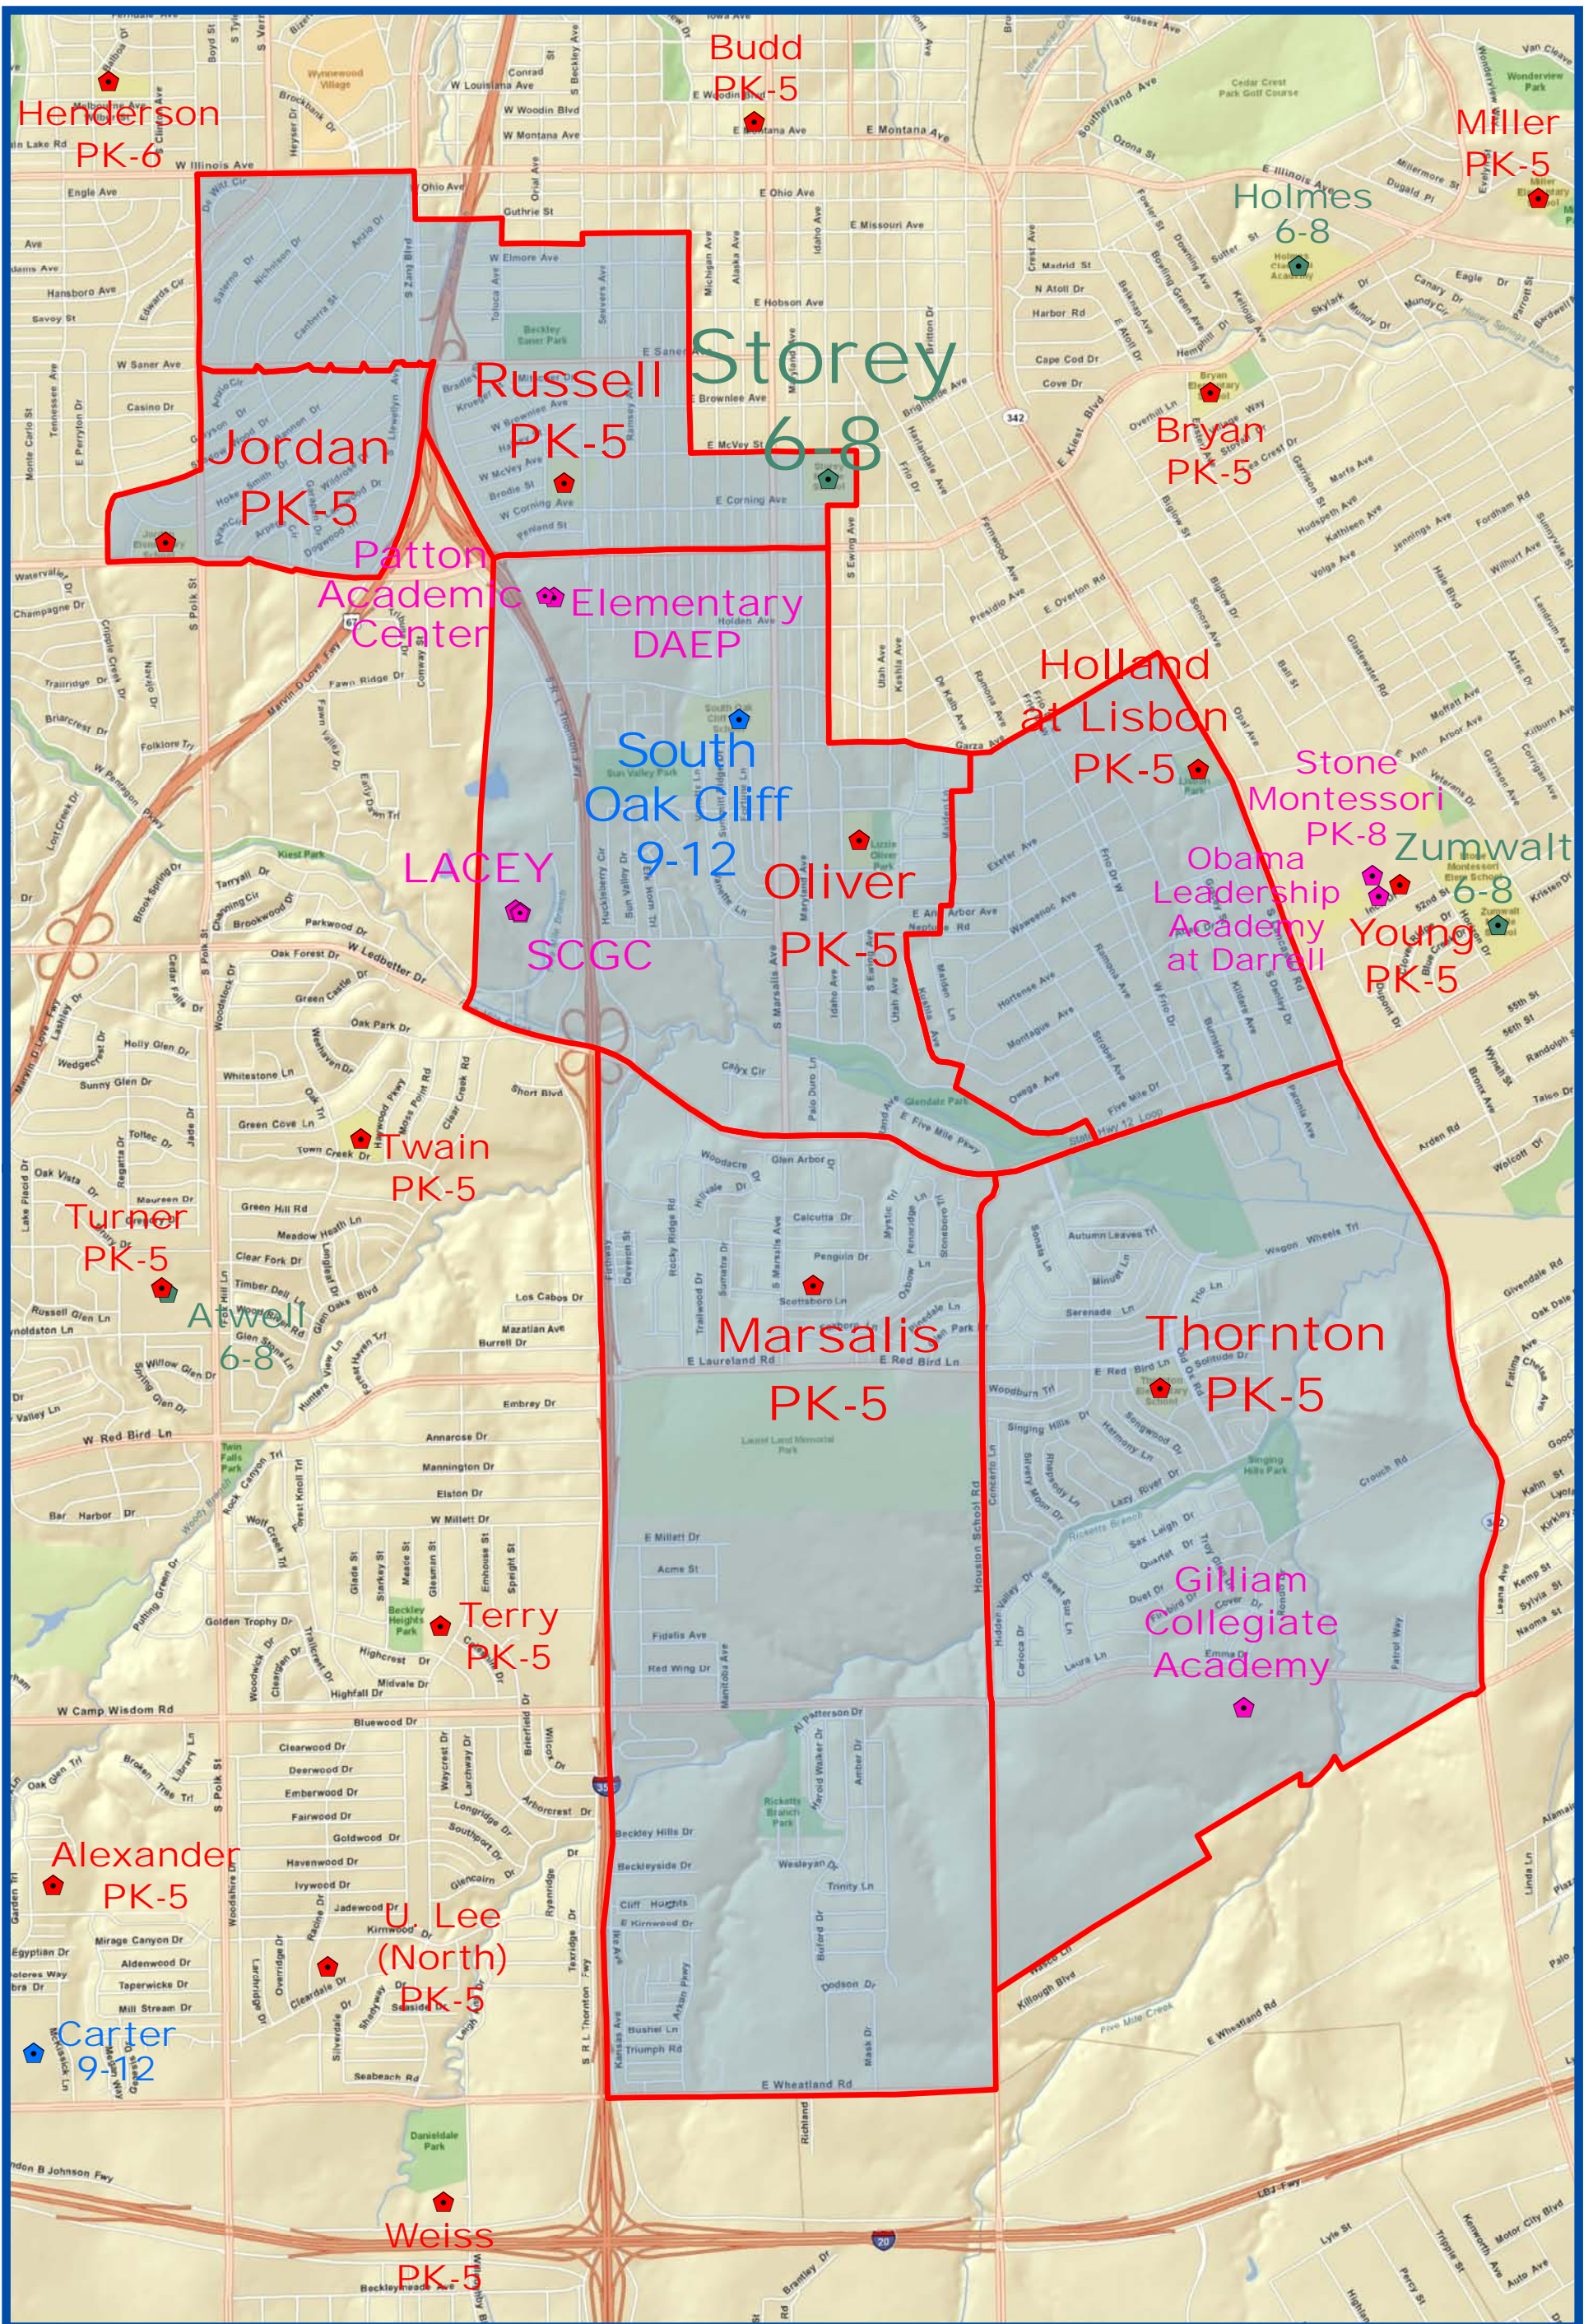

Fall 2011
Boude Storey Middle School Attendance Zone
Grades 6-8

Outer boundary of zones may include students living on both sides of the street.