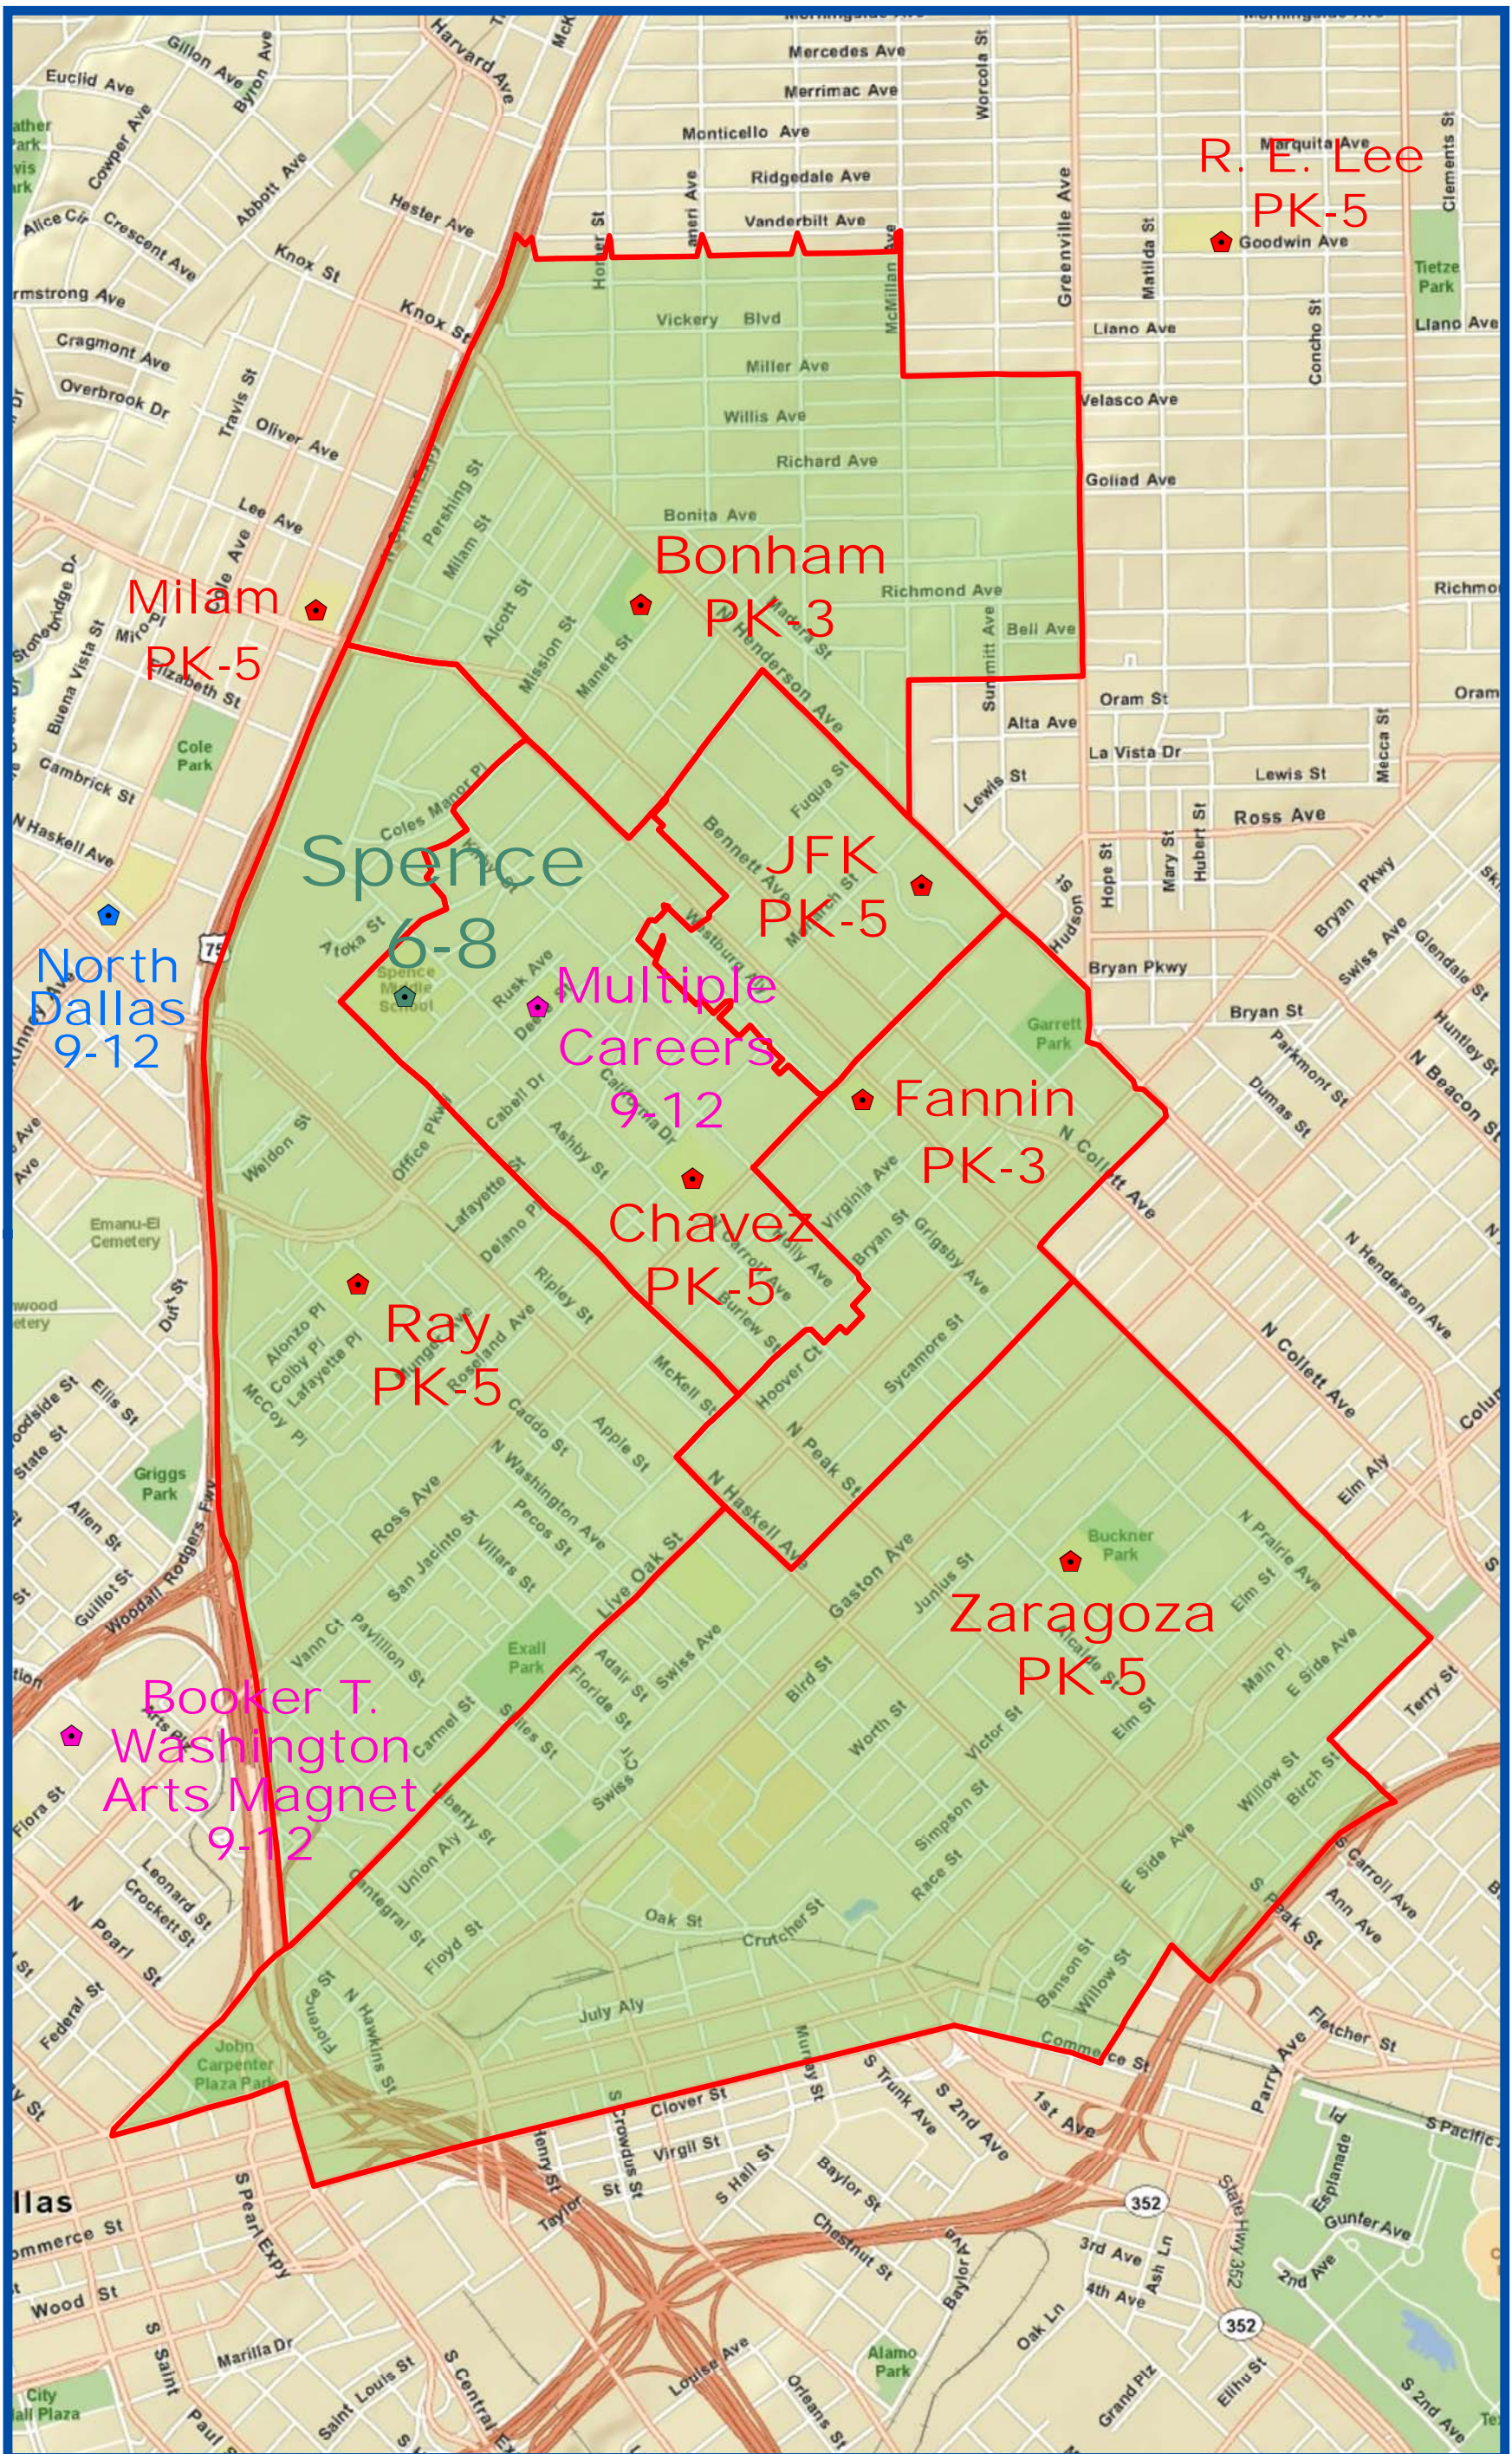

Fall 2011  
Alex W. Spence Talented/Gifted Academy Attendance Zone  
Grades 6-8

Outer boundary of zones may include students living on both sides of the street.