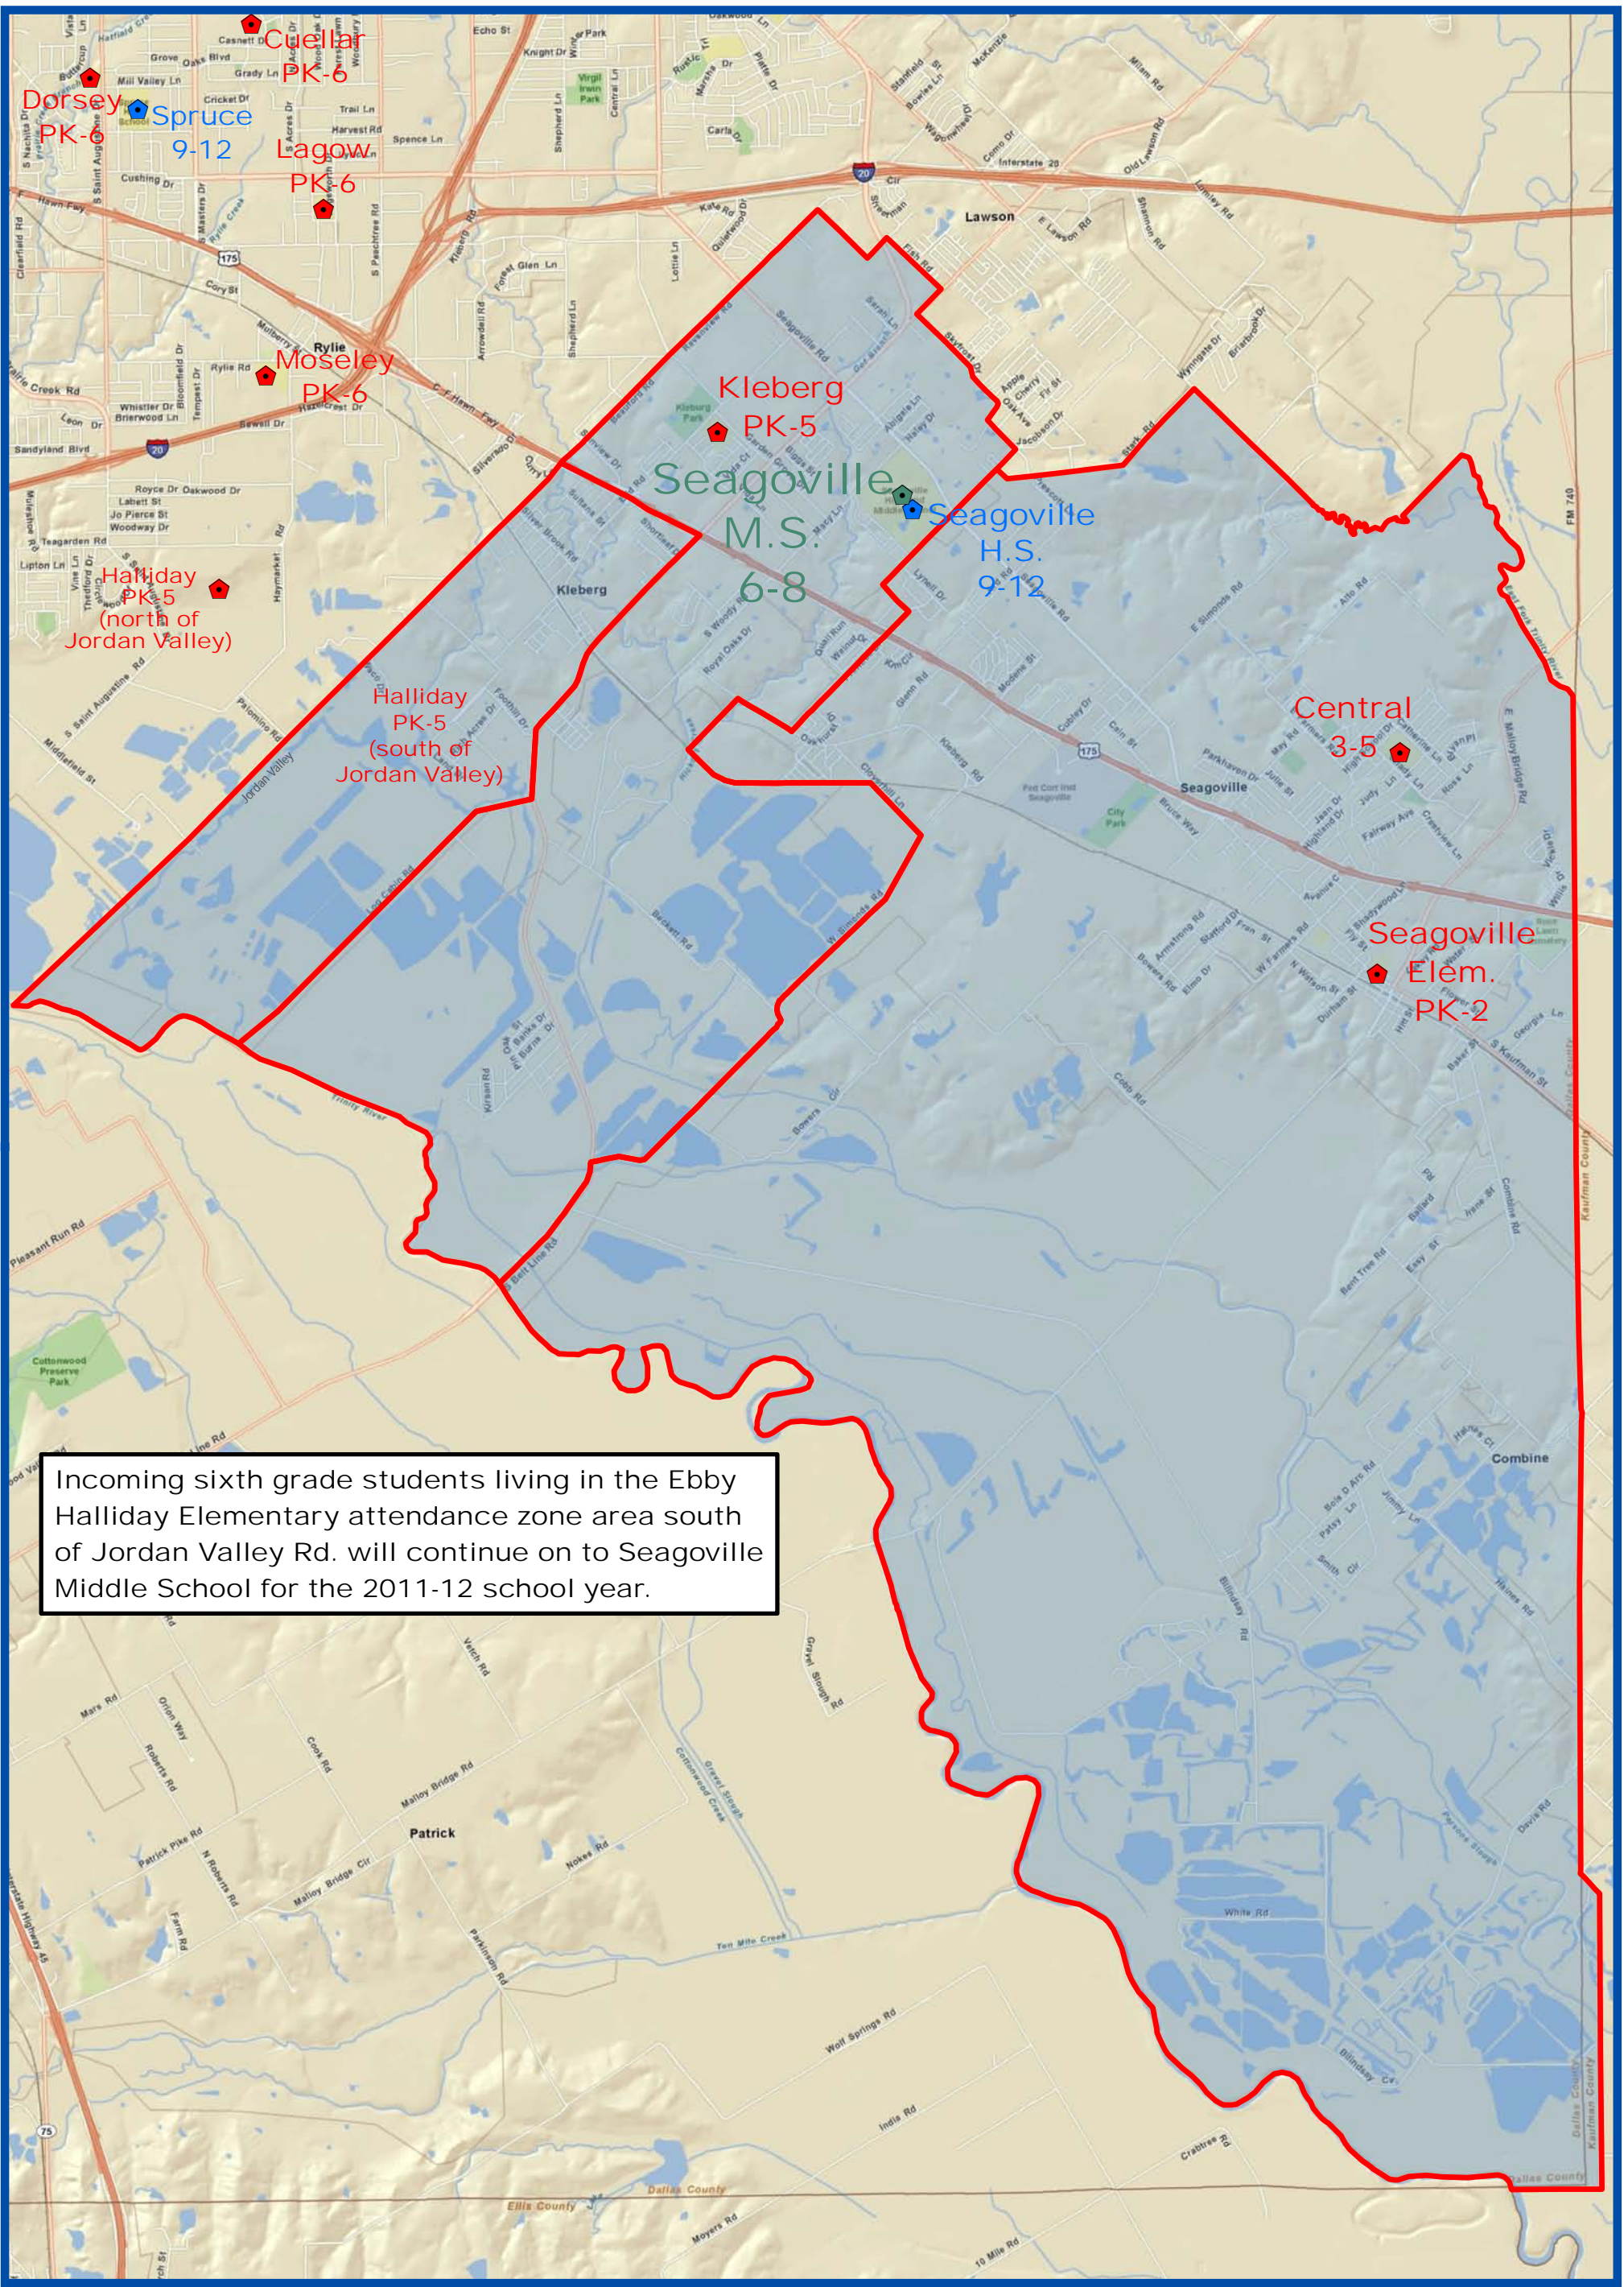

Fall 2011
 Seagoville Middle School Attendance Zone
 Grades 6-8

Incoming sixth grade students living in the Ebby Halliday Elementary attendance zone area south of Jordan Valley Rd. will continue on to Seagoville Middle School for the 2011-12 school year.

Outer boundary of zones may include students living on both sides of the street.