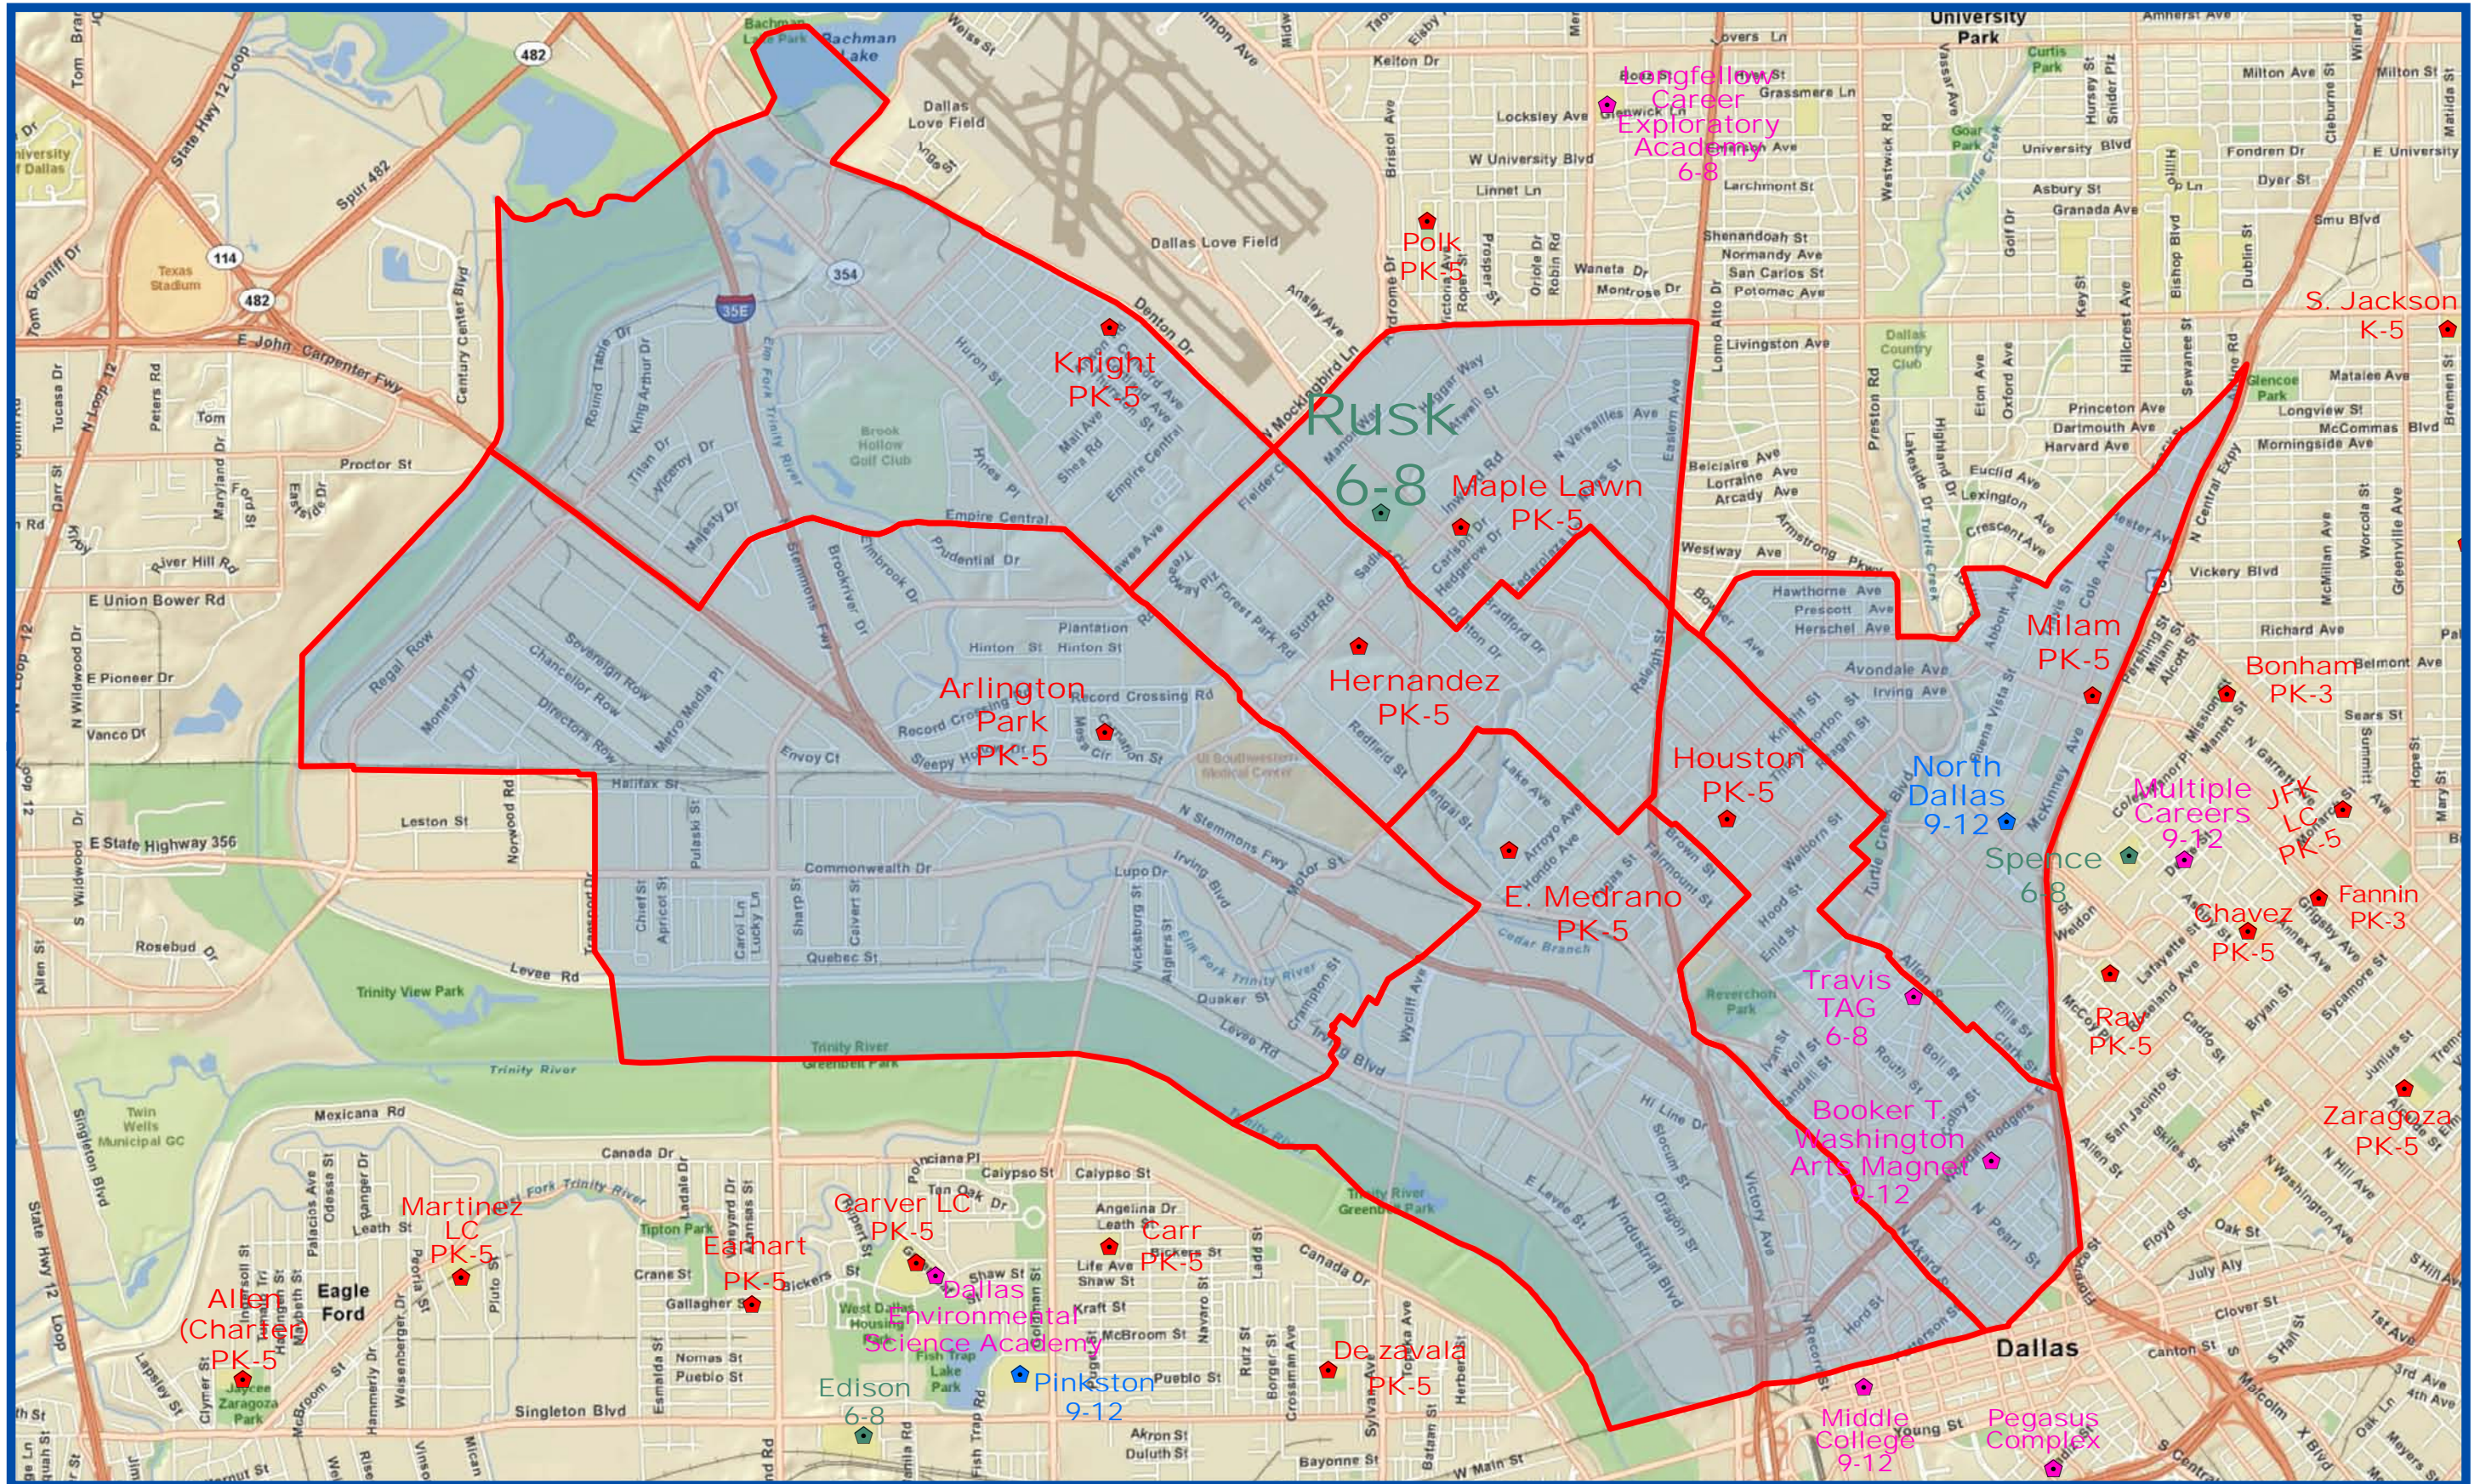

Fall 2011
Thomas J. Rusk Middle School Attendance Zone
Grades 6-8

Outer boundary of zone may include students living on both sides of the street.