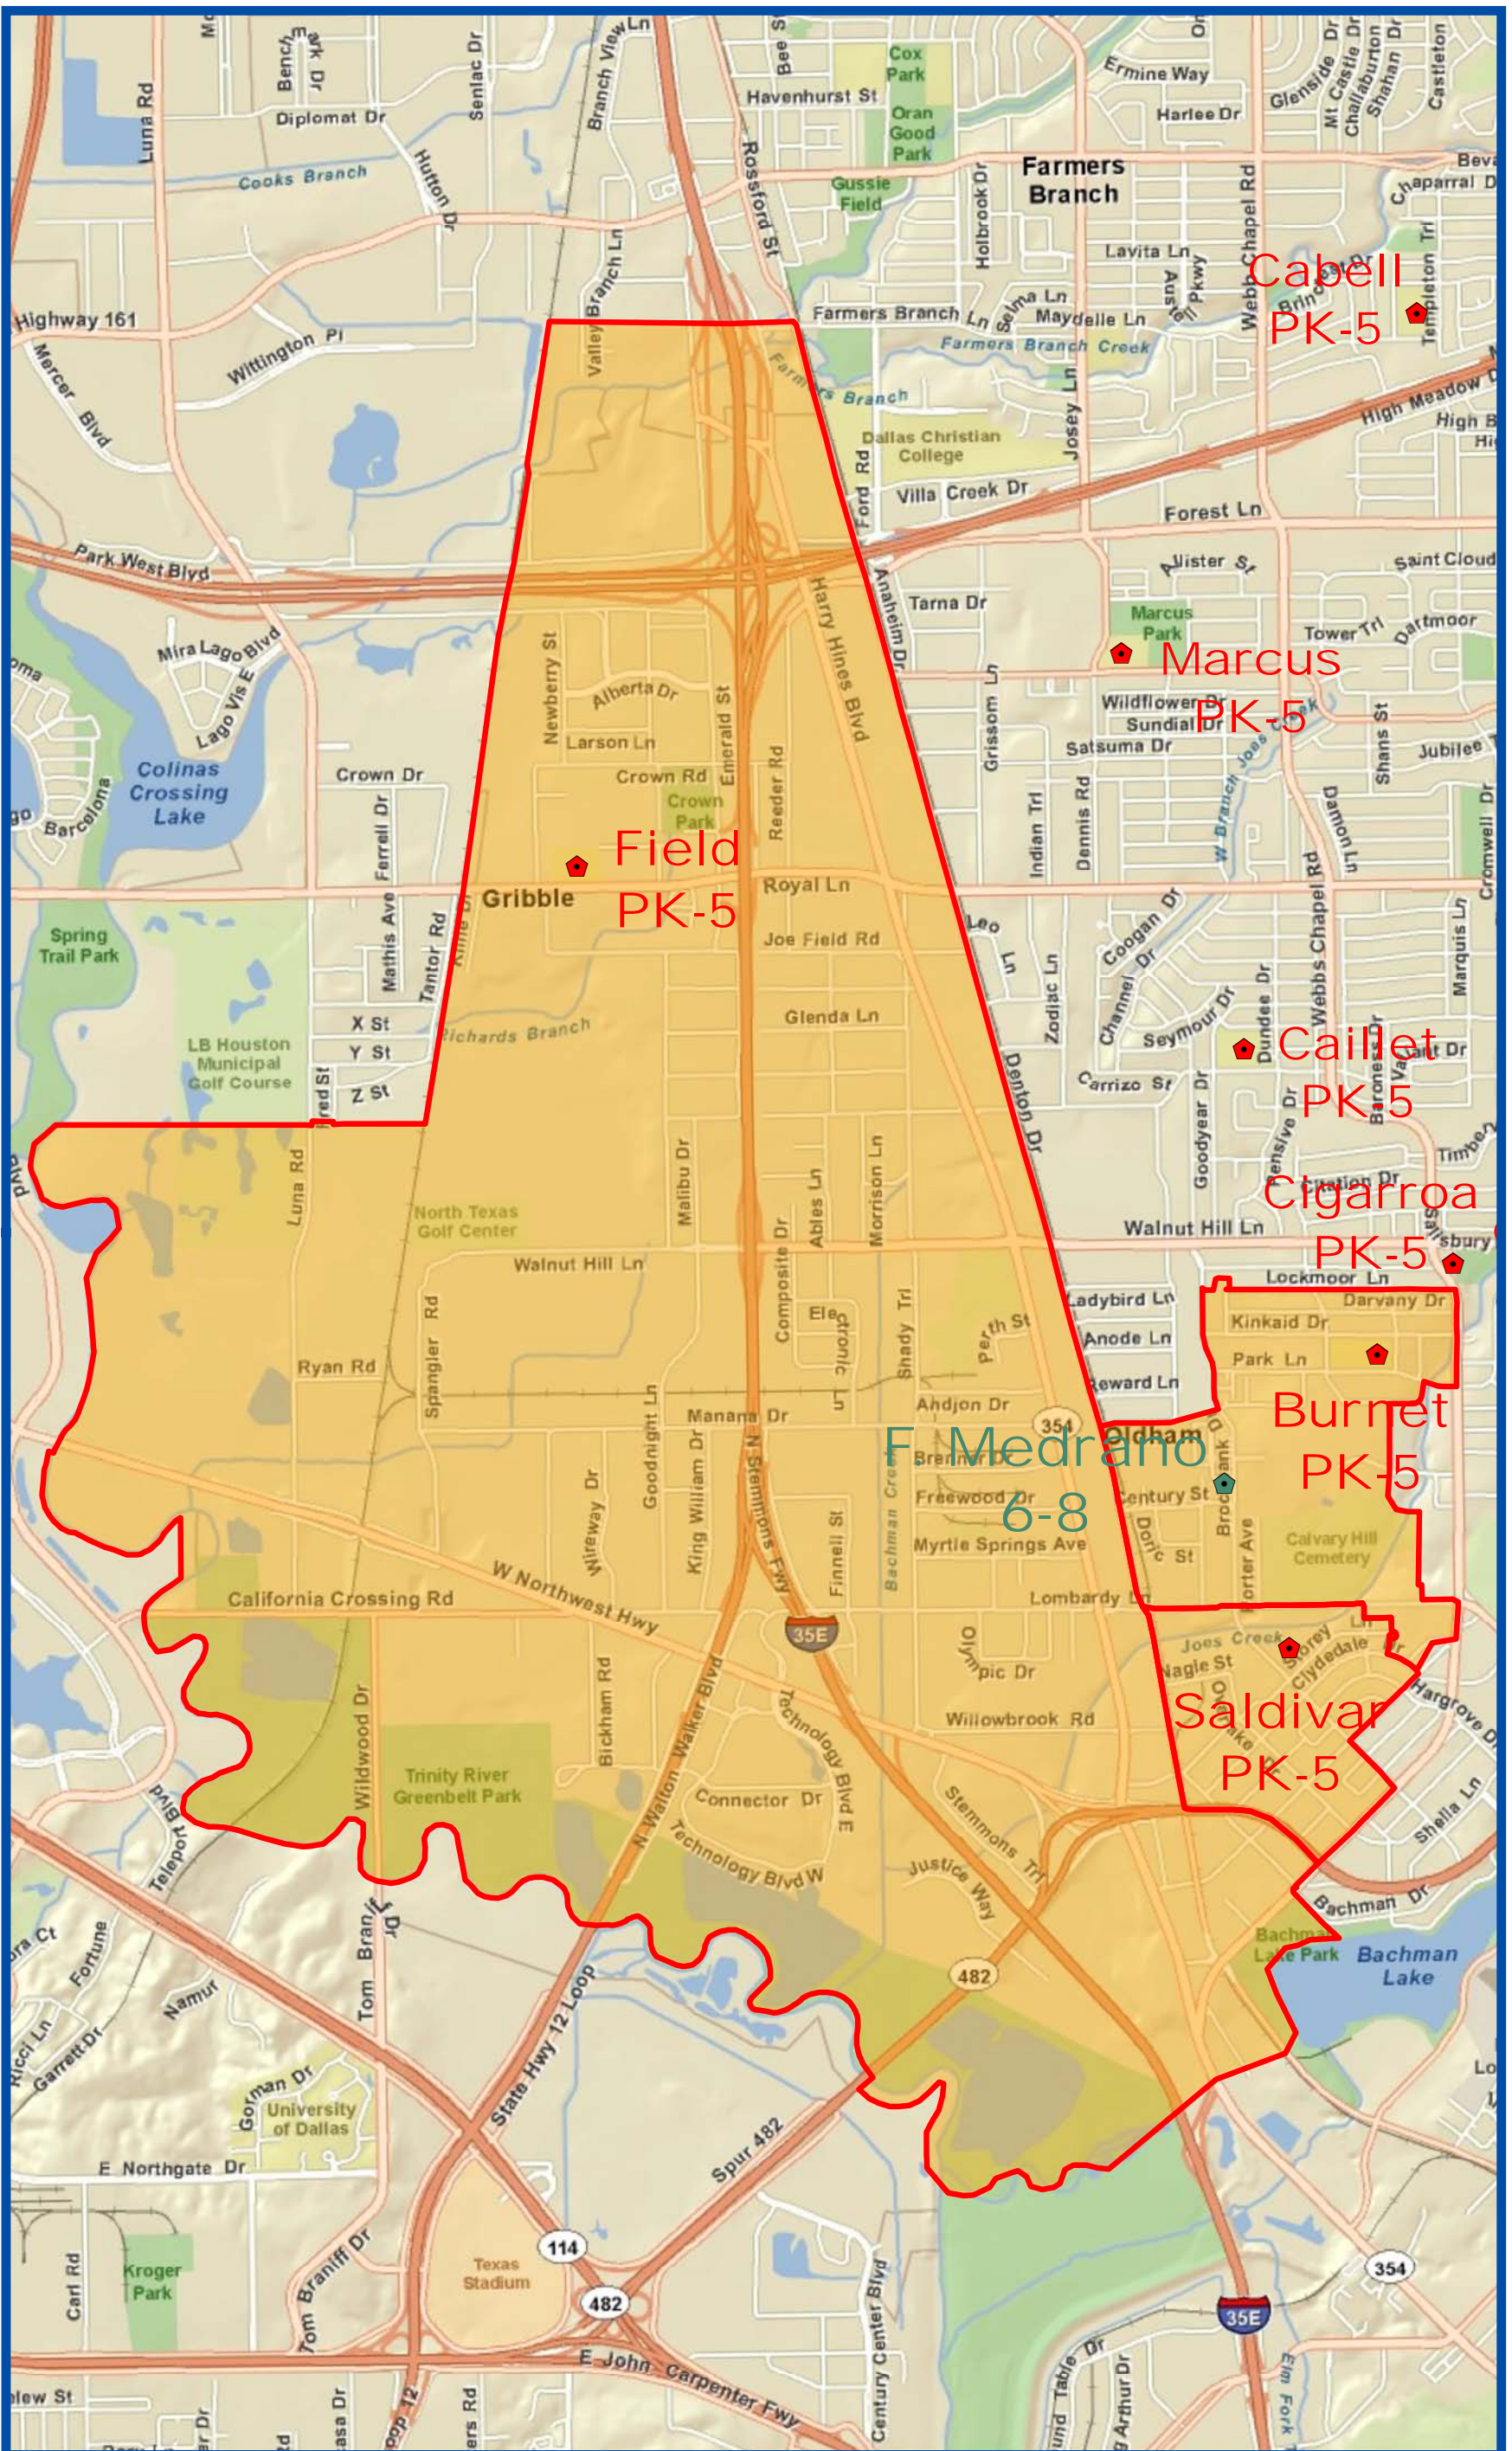

Fall 2011
Francisco F. "Pancho" Medrano Middle School Attendance Zone
Grades 6-8

Outer boundary of zones may include students living on both sides of the street.