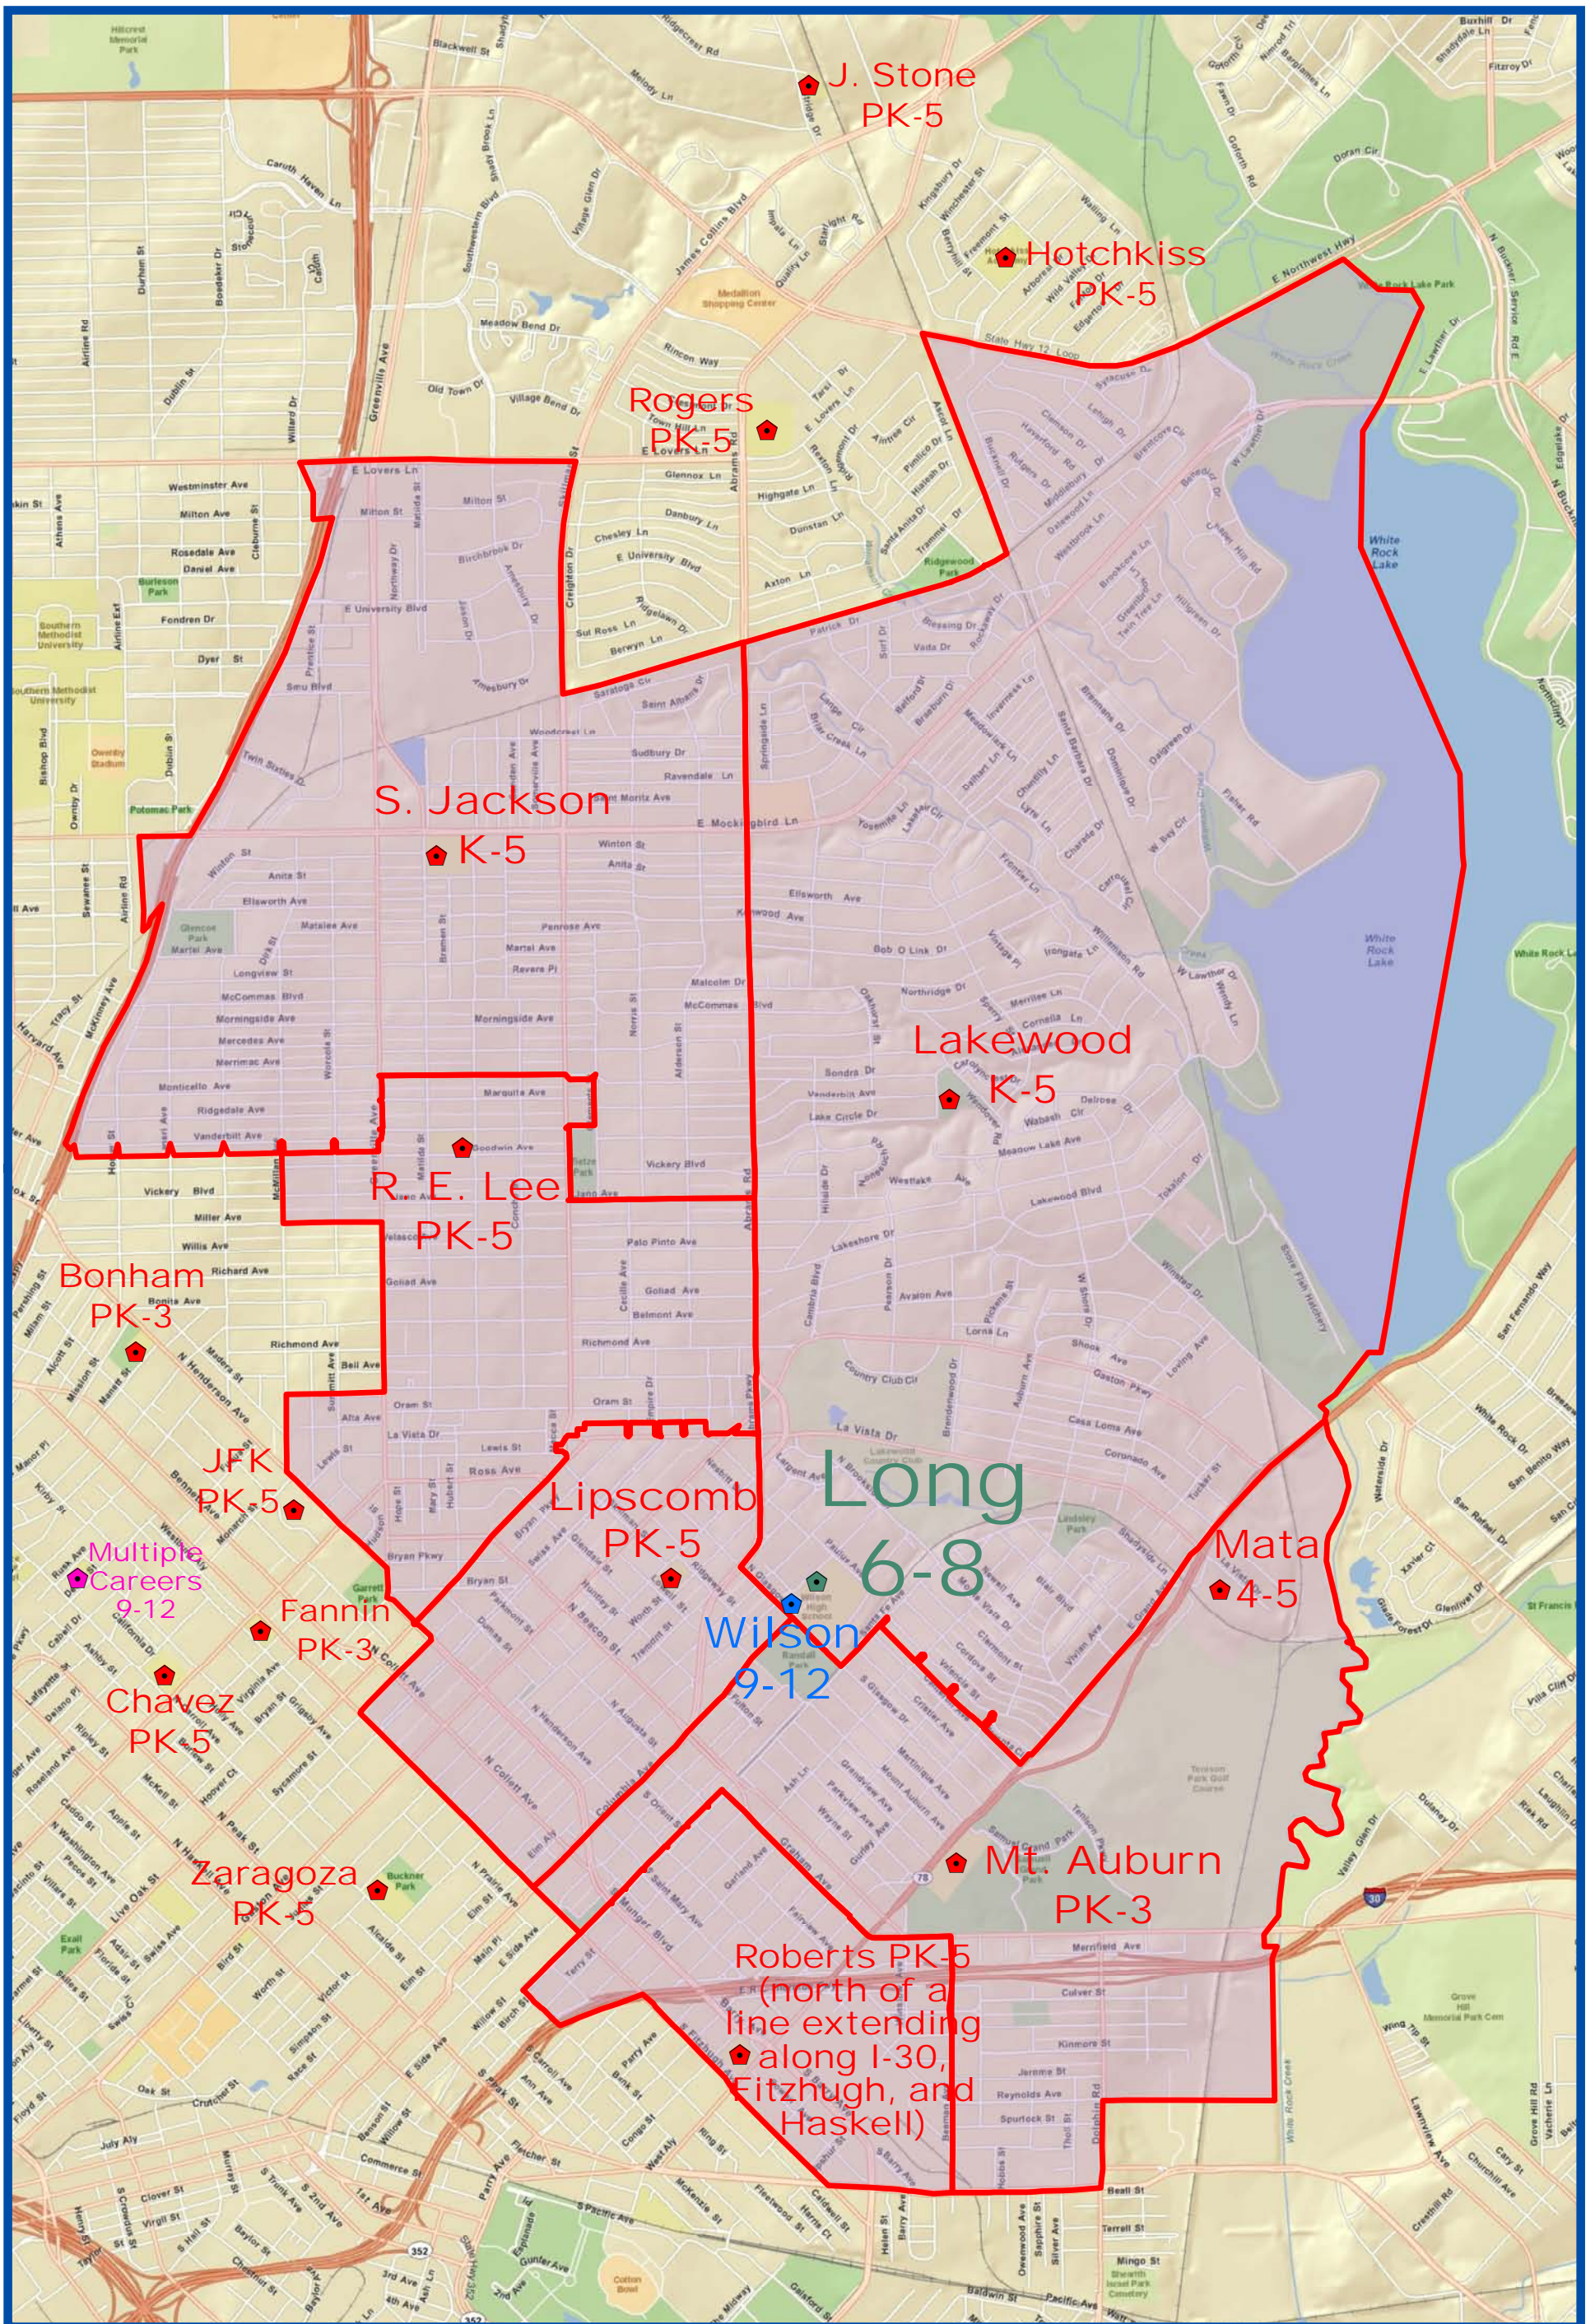

Fall 2011
 J. L. Long Middle School Attendance Zone
 Grades 6-8

Outer boundary of zones may include students living on both sides of the street.