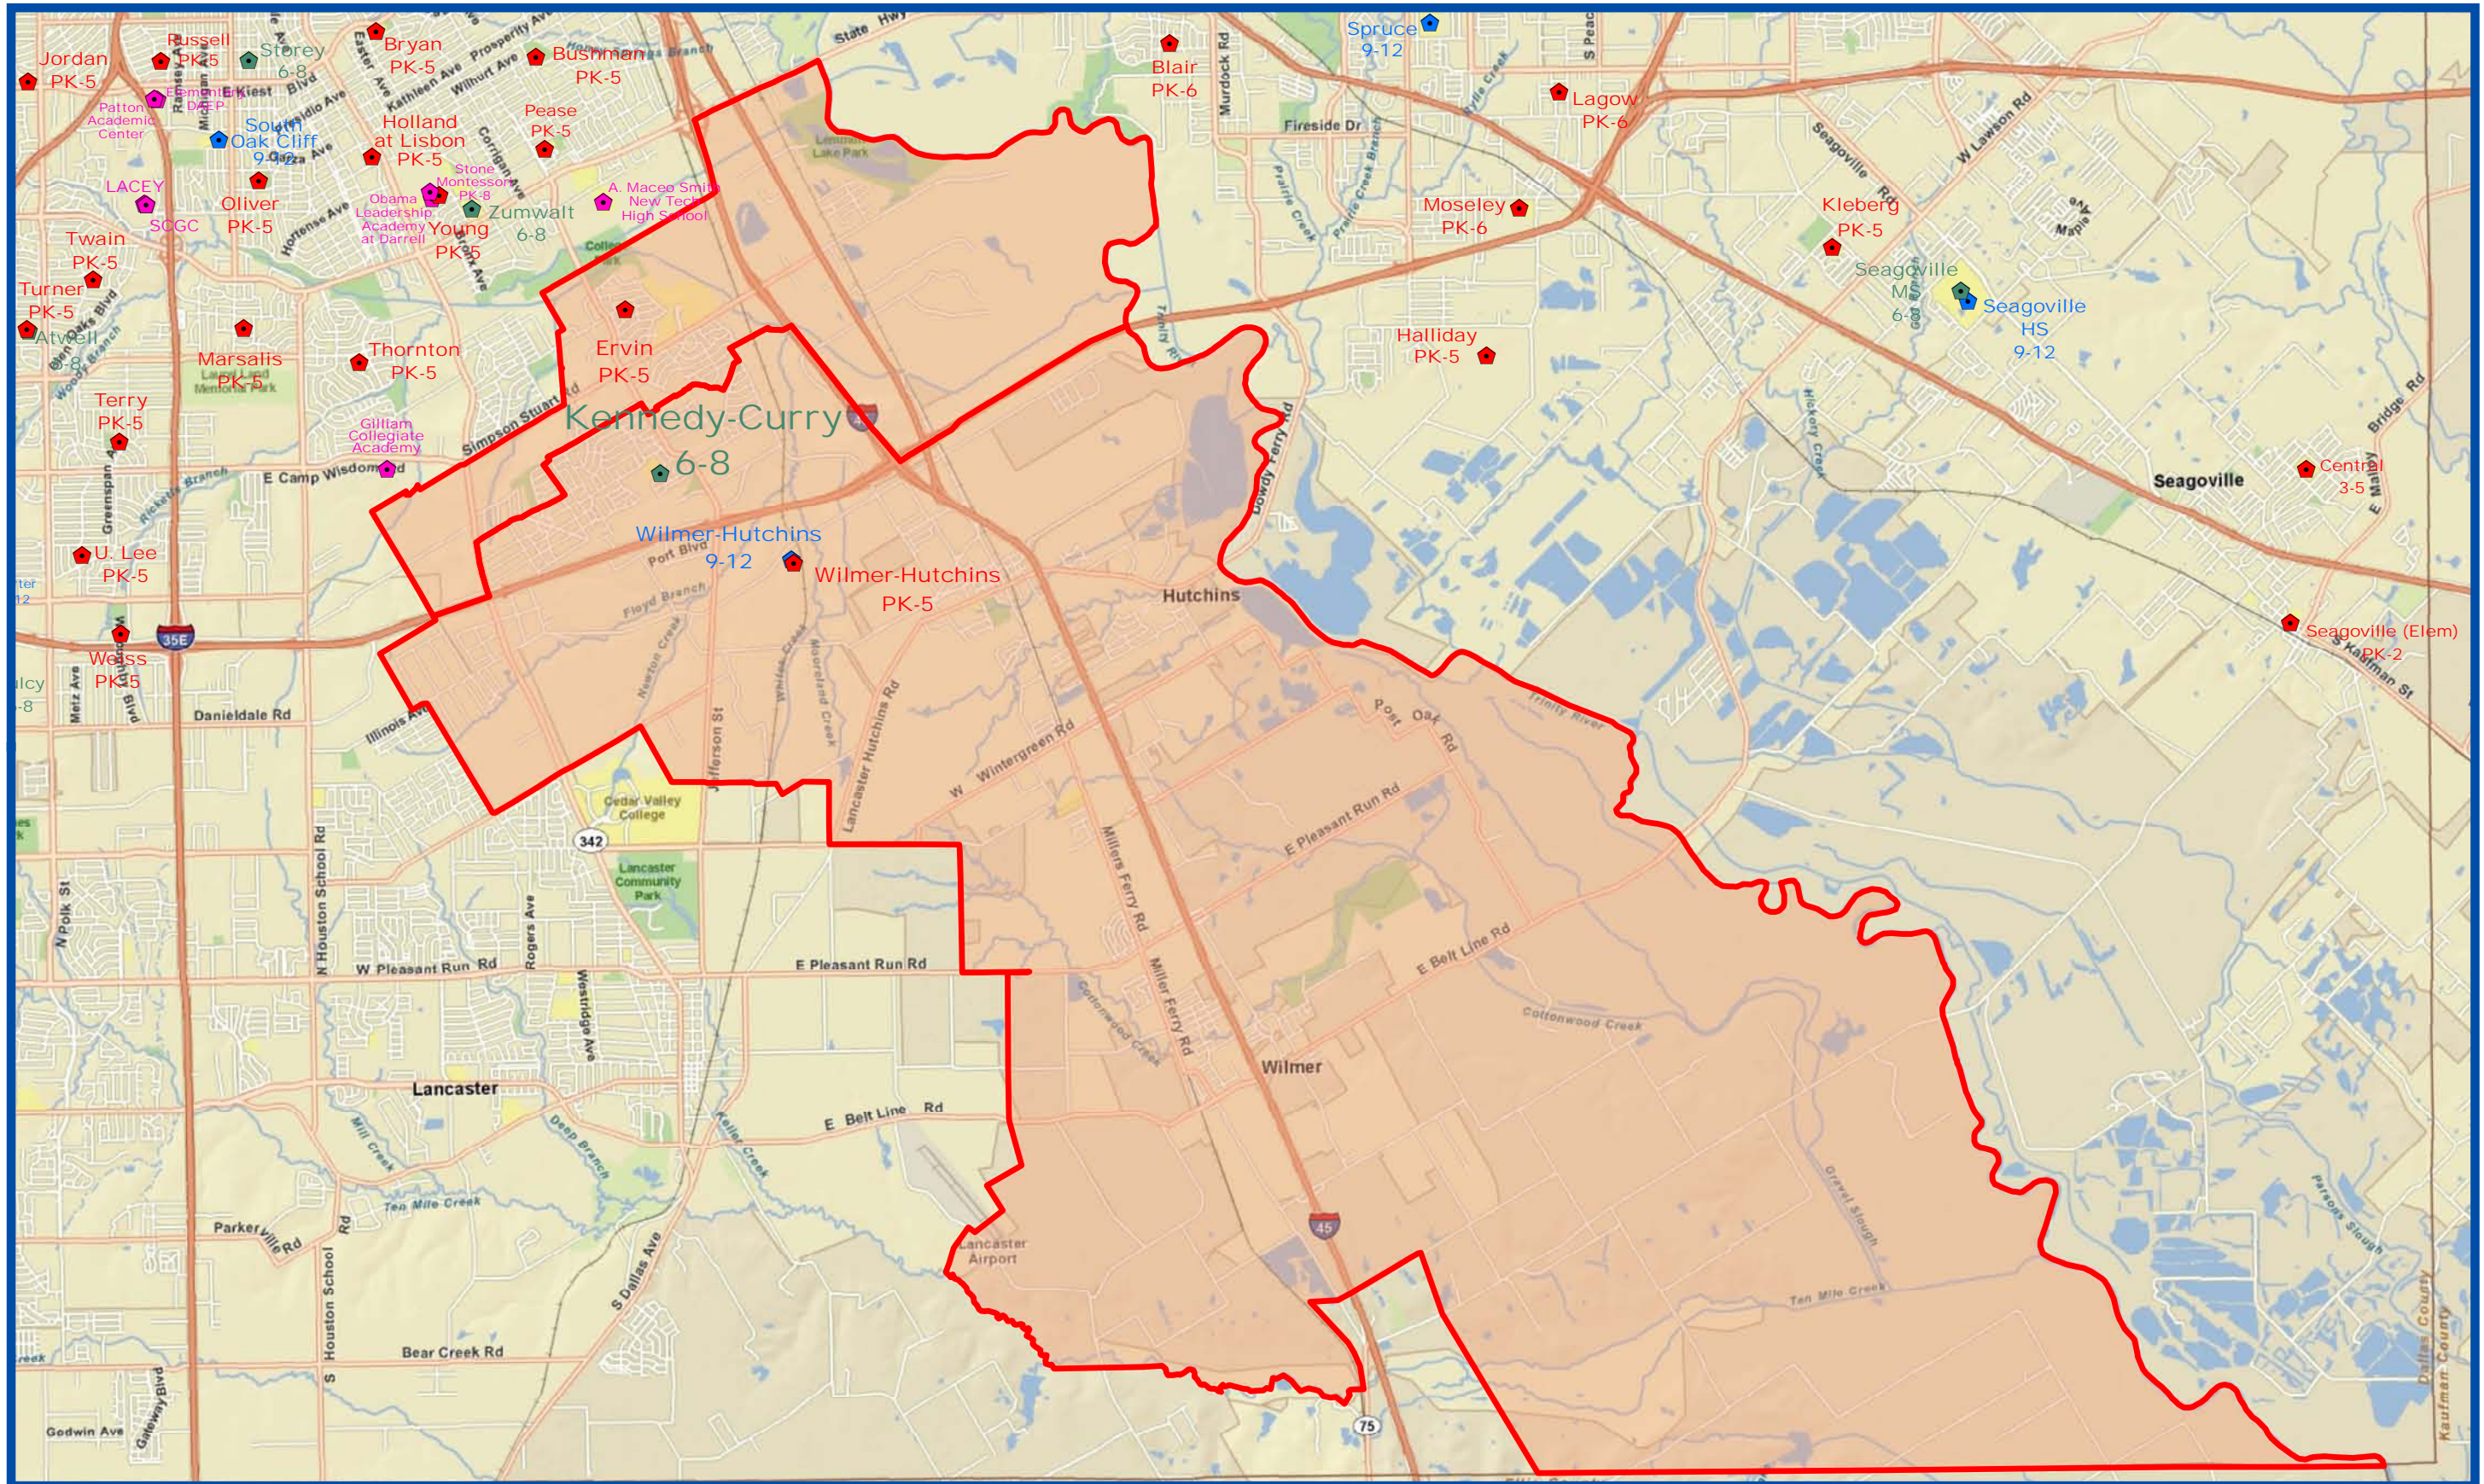

Fall 2011  
Kennedy-Curry Middle School Attendance Zone  
Grades 6-8

Outer boundary of zone may include students living on both sides of the street.