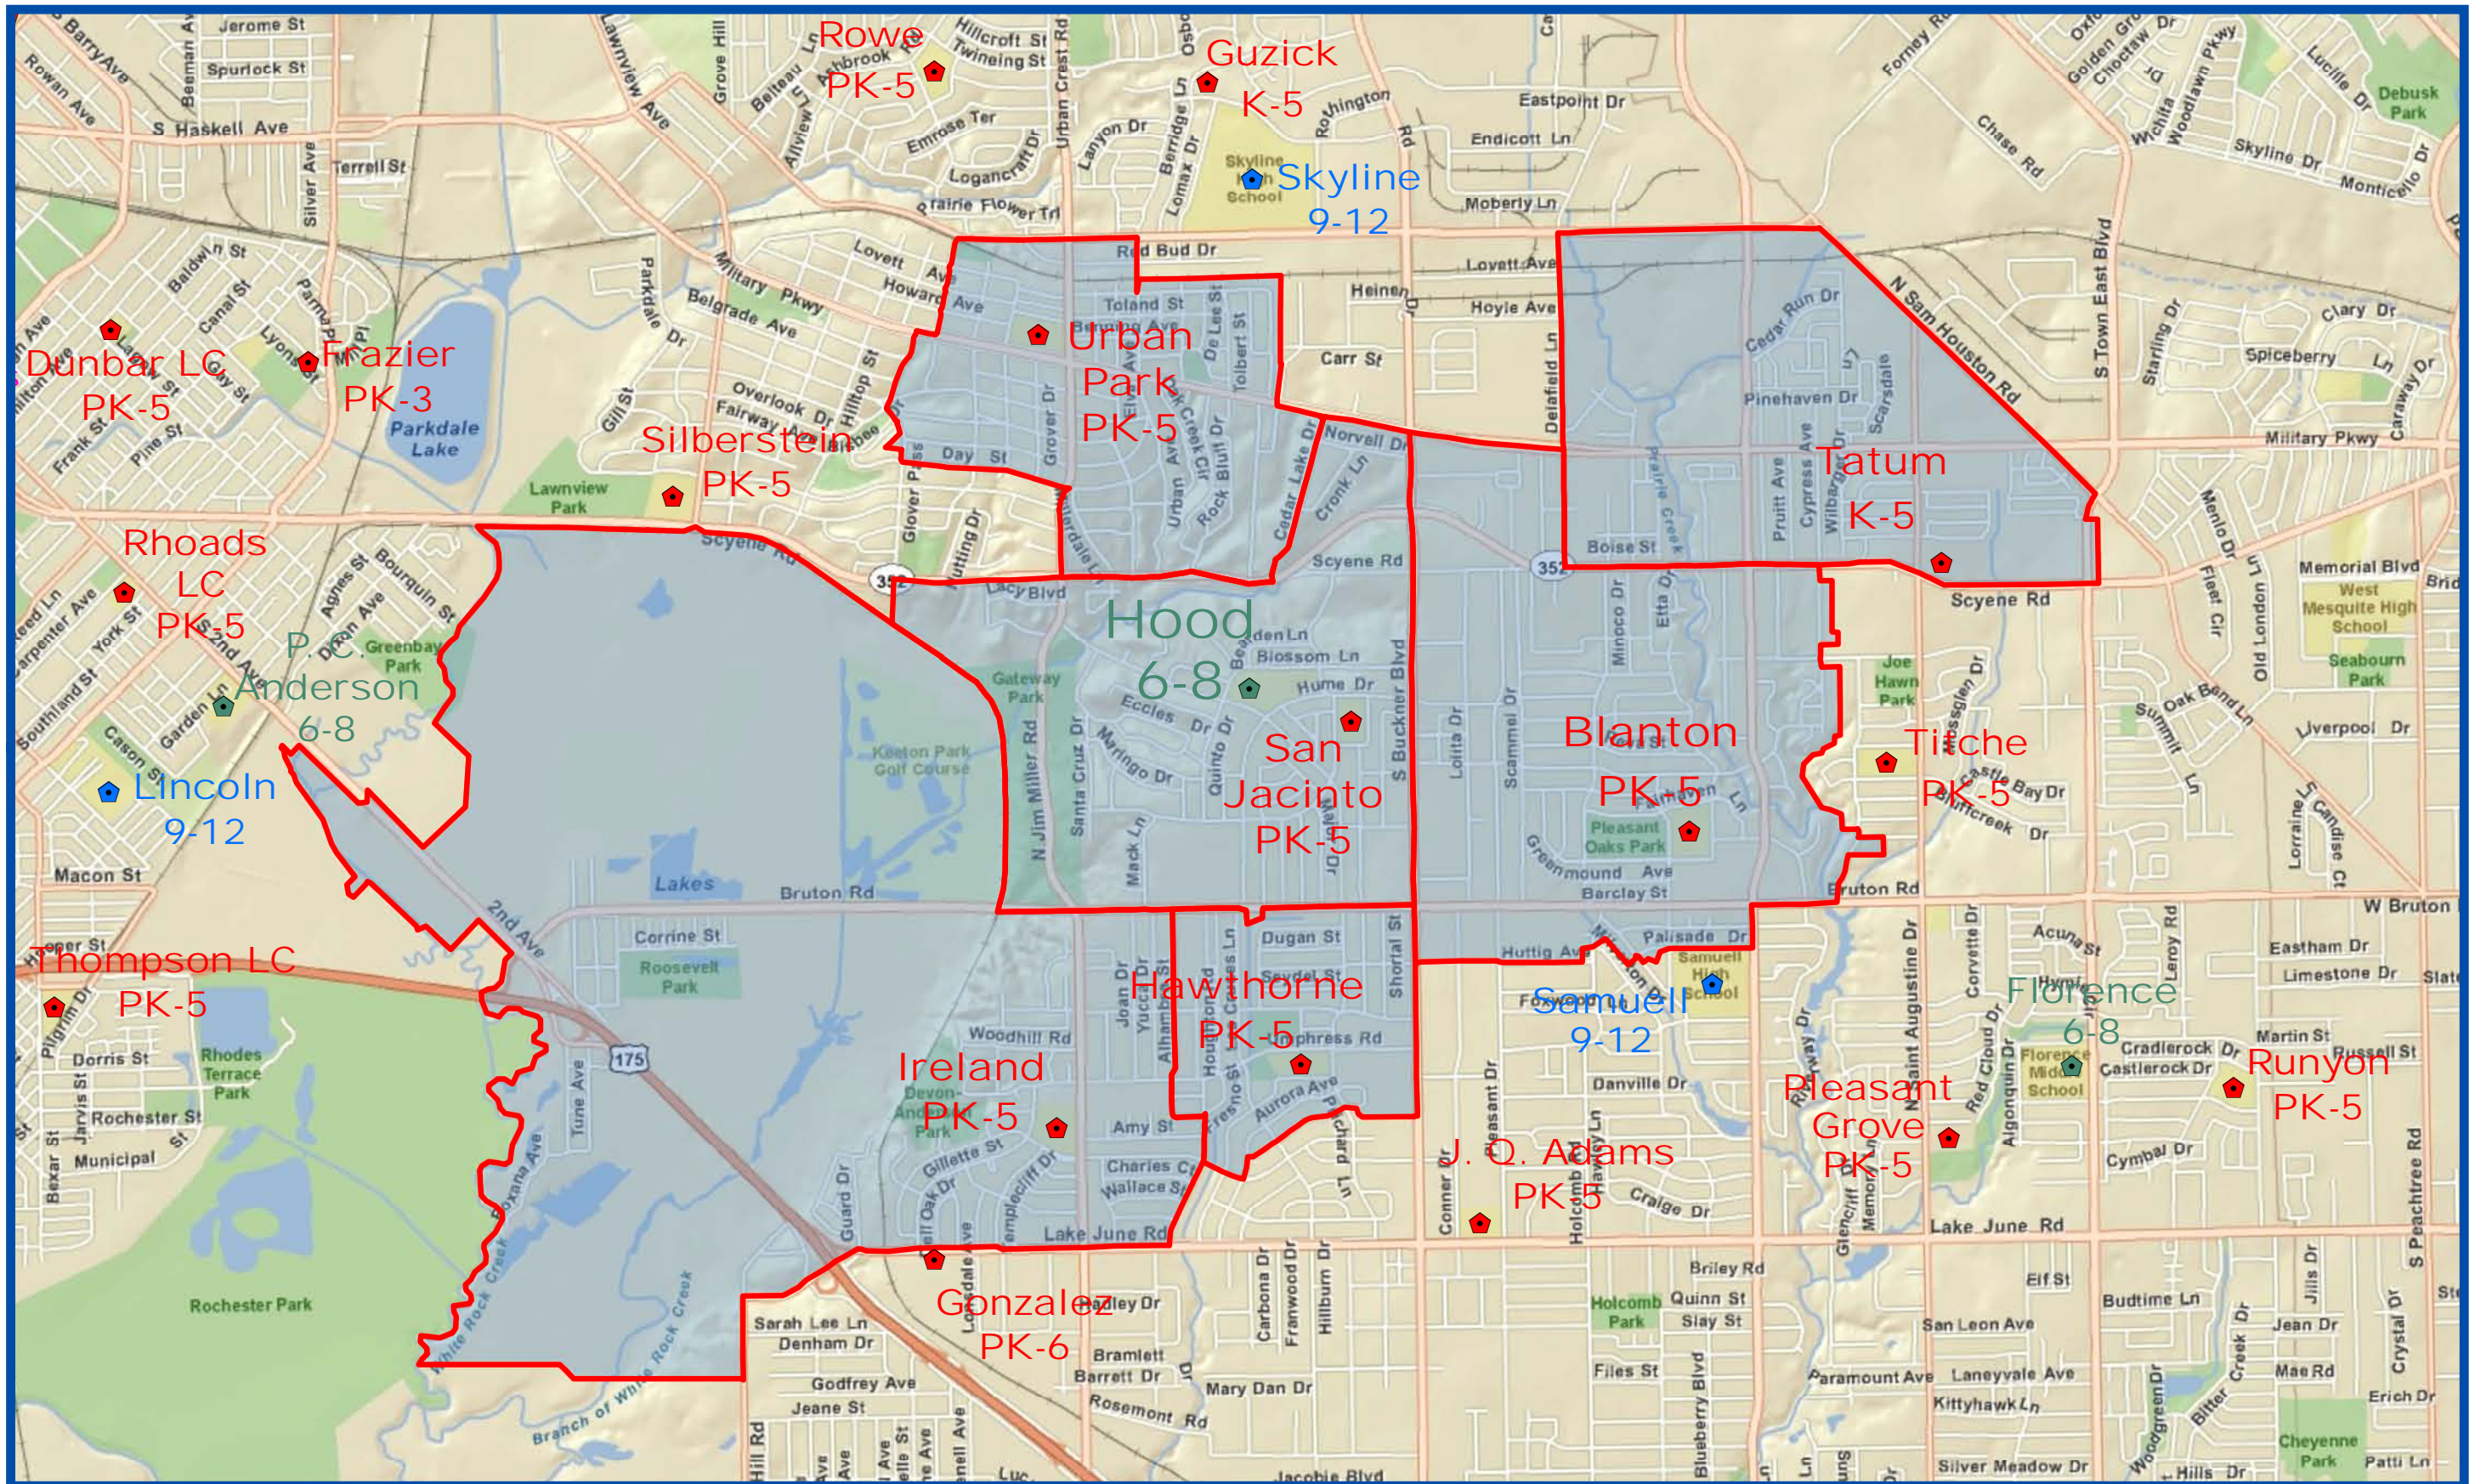

Fall 2011
John B. Hood Middle School Attendance Zone
Grades 6-8

Outer boundary of zone may include students living on both sides of the street.