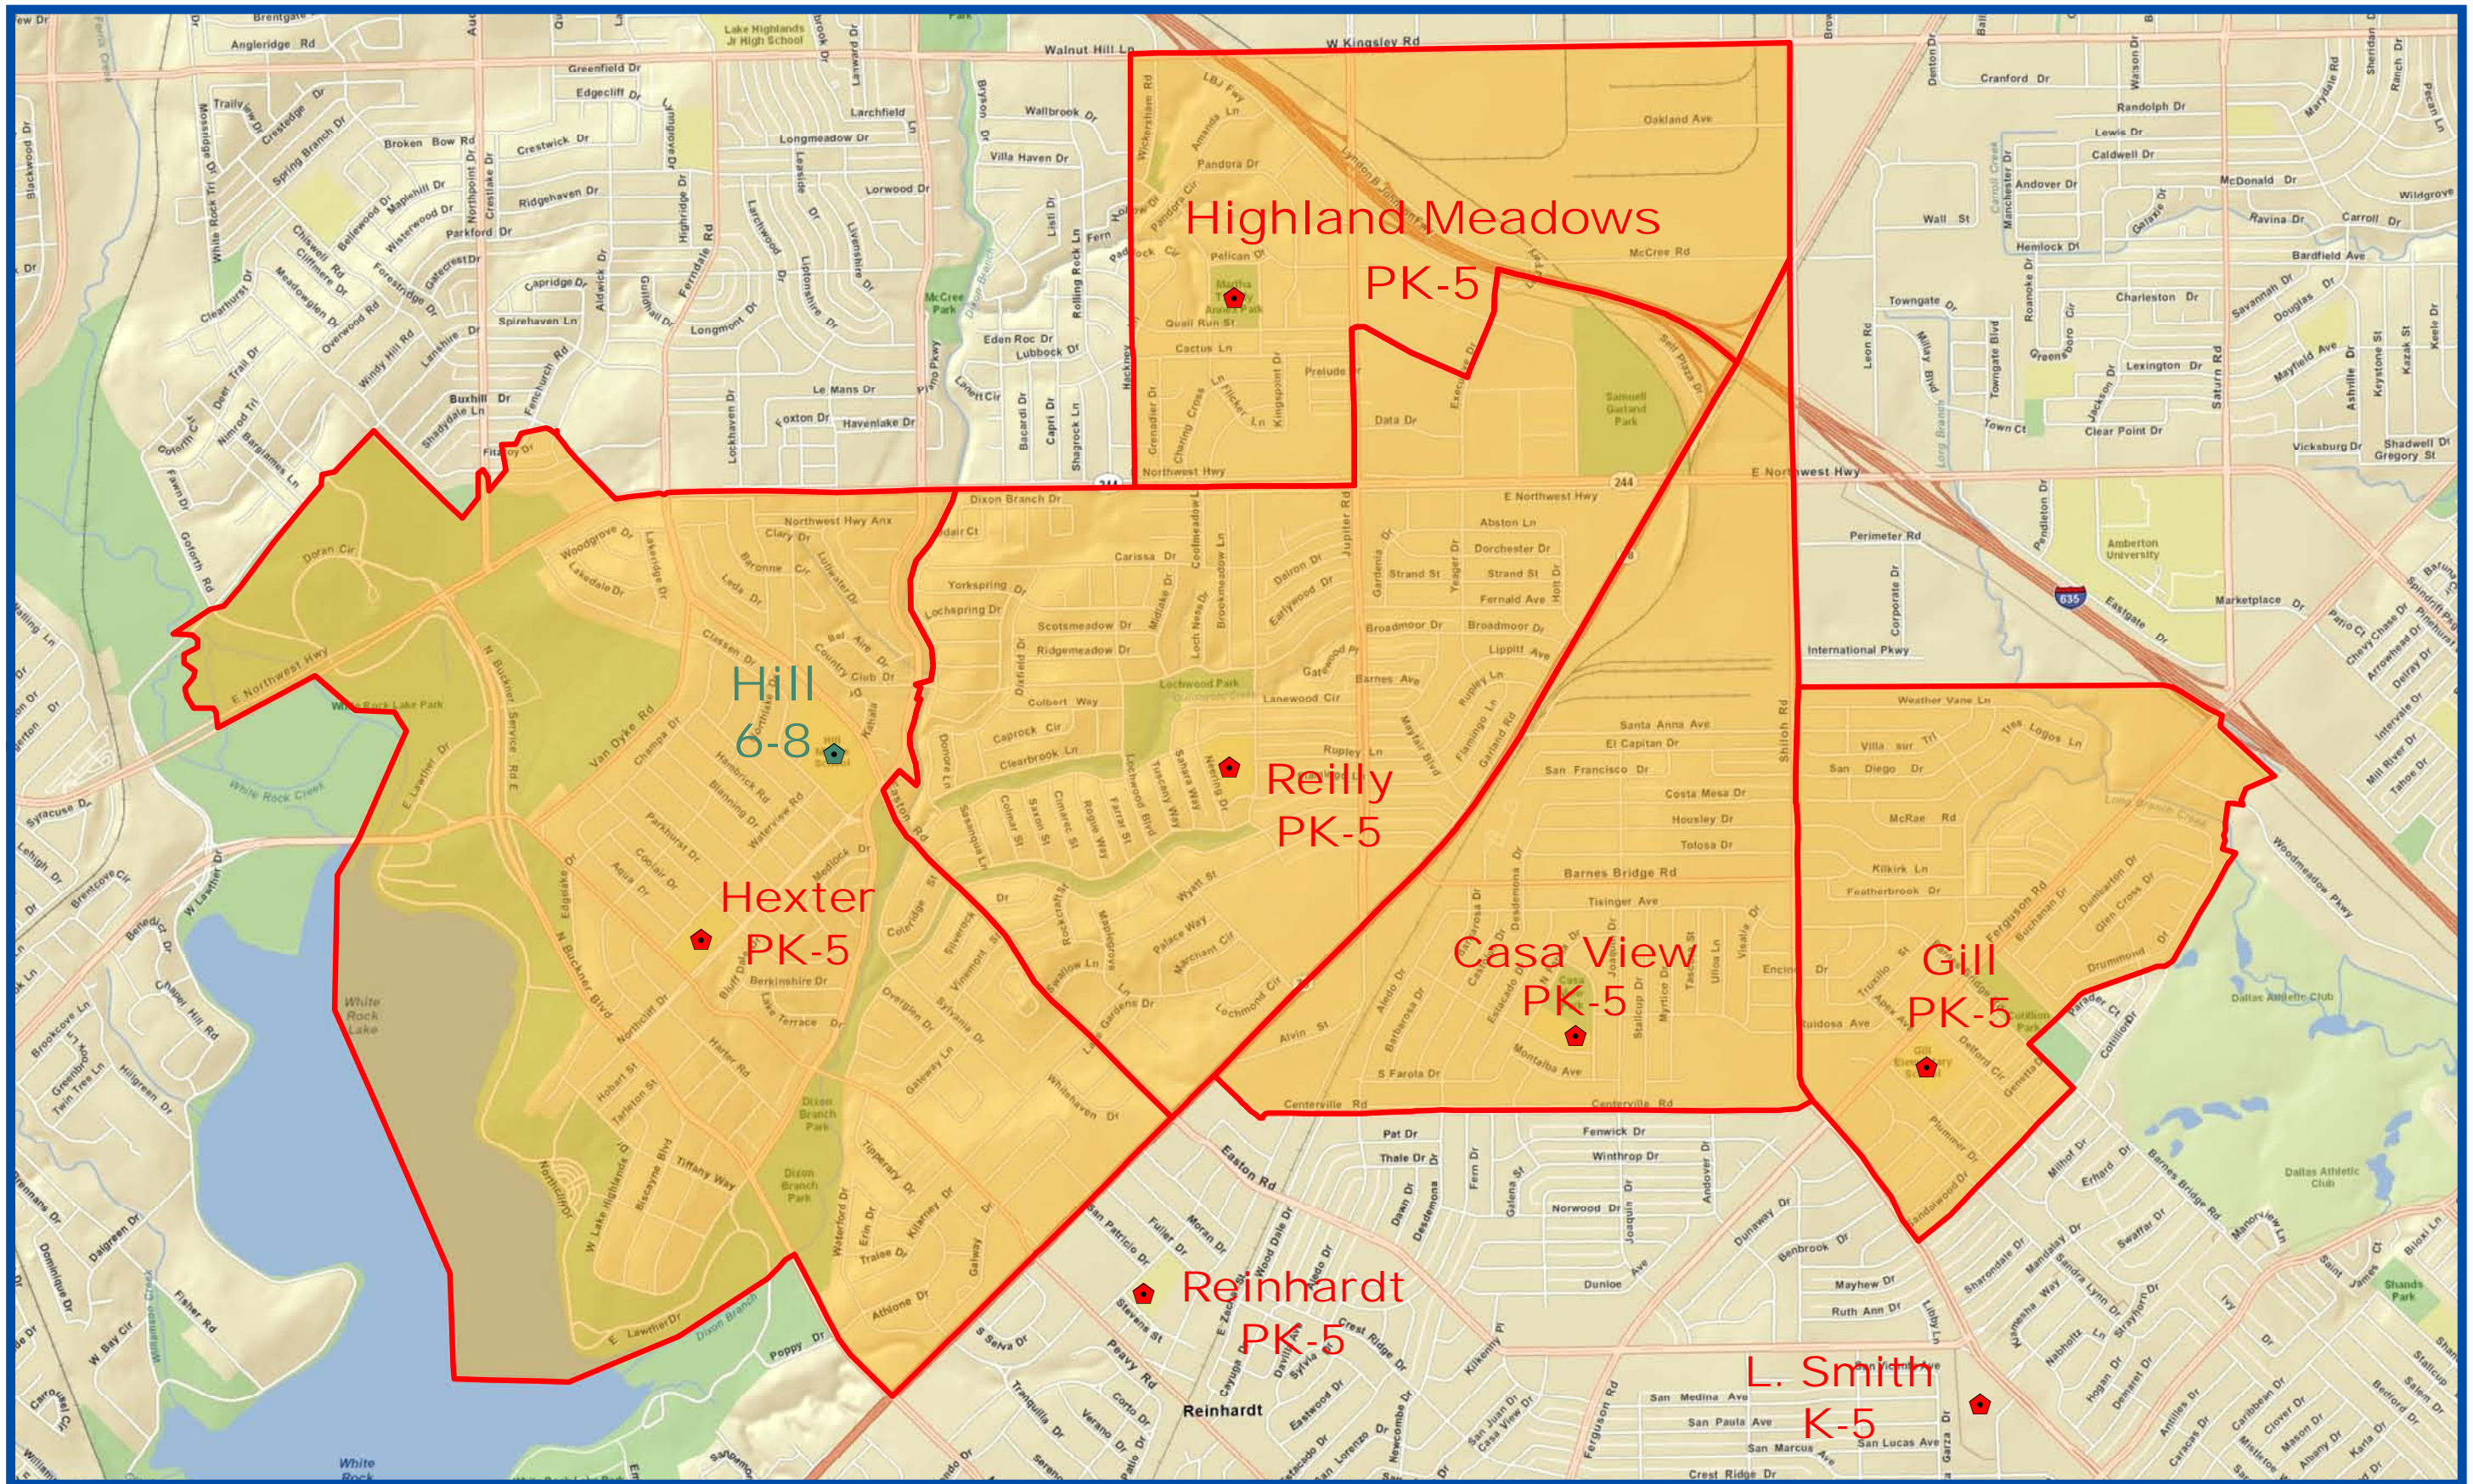

Fall 2011
Robert T. Hill Middle School Attendance Zone
Grades 6-8

Outer boundary of zone may include students living on both sides of the street.