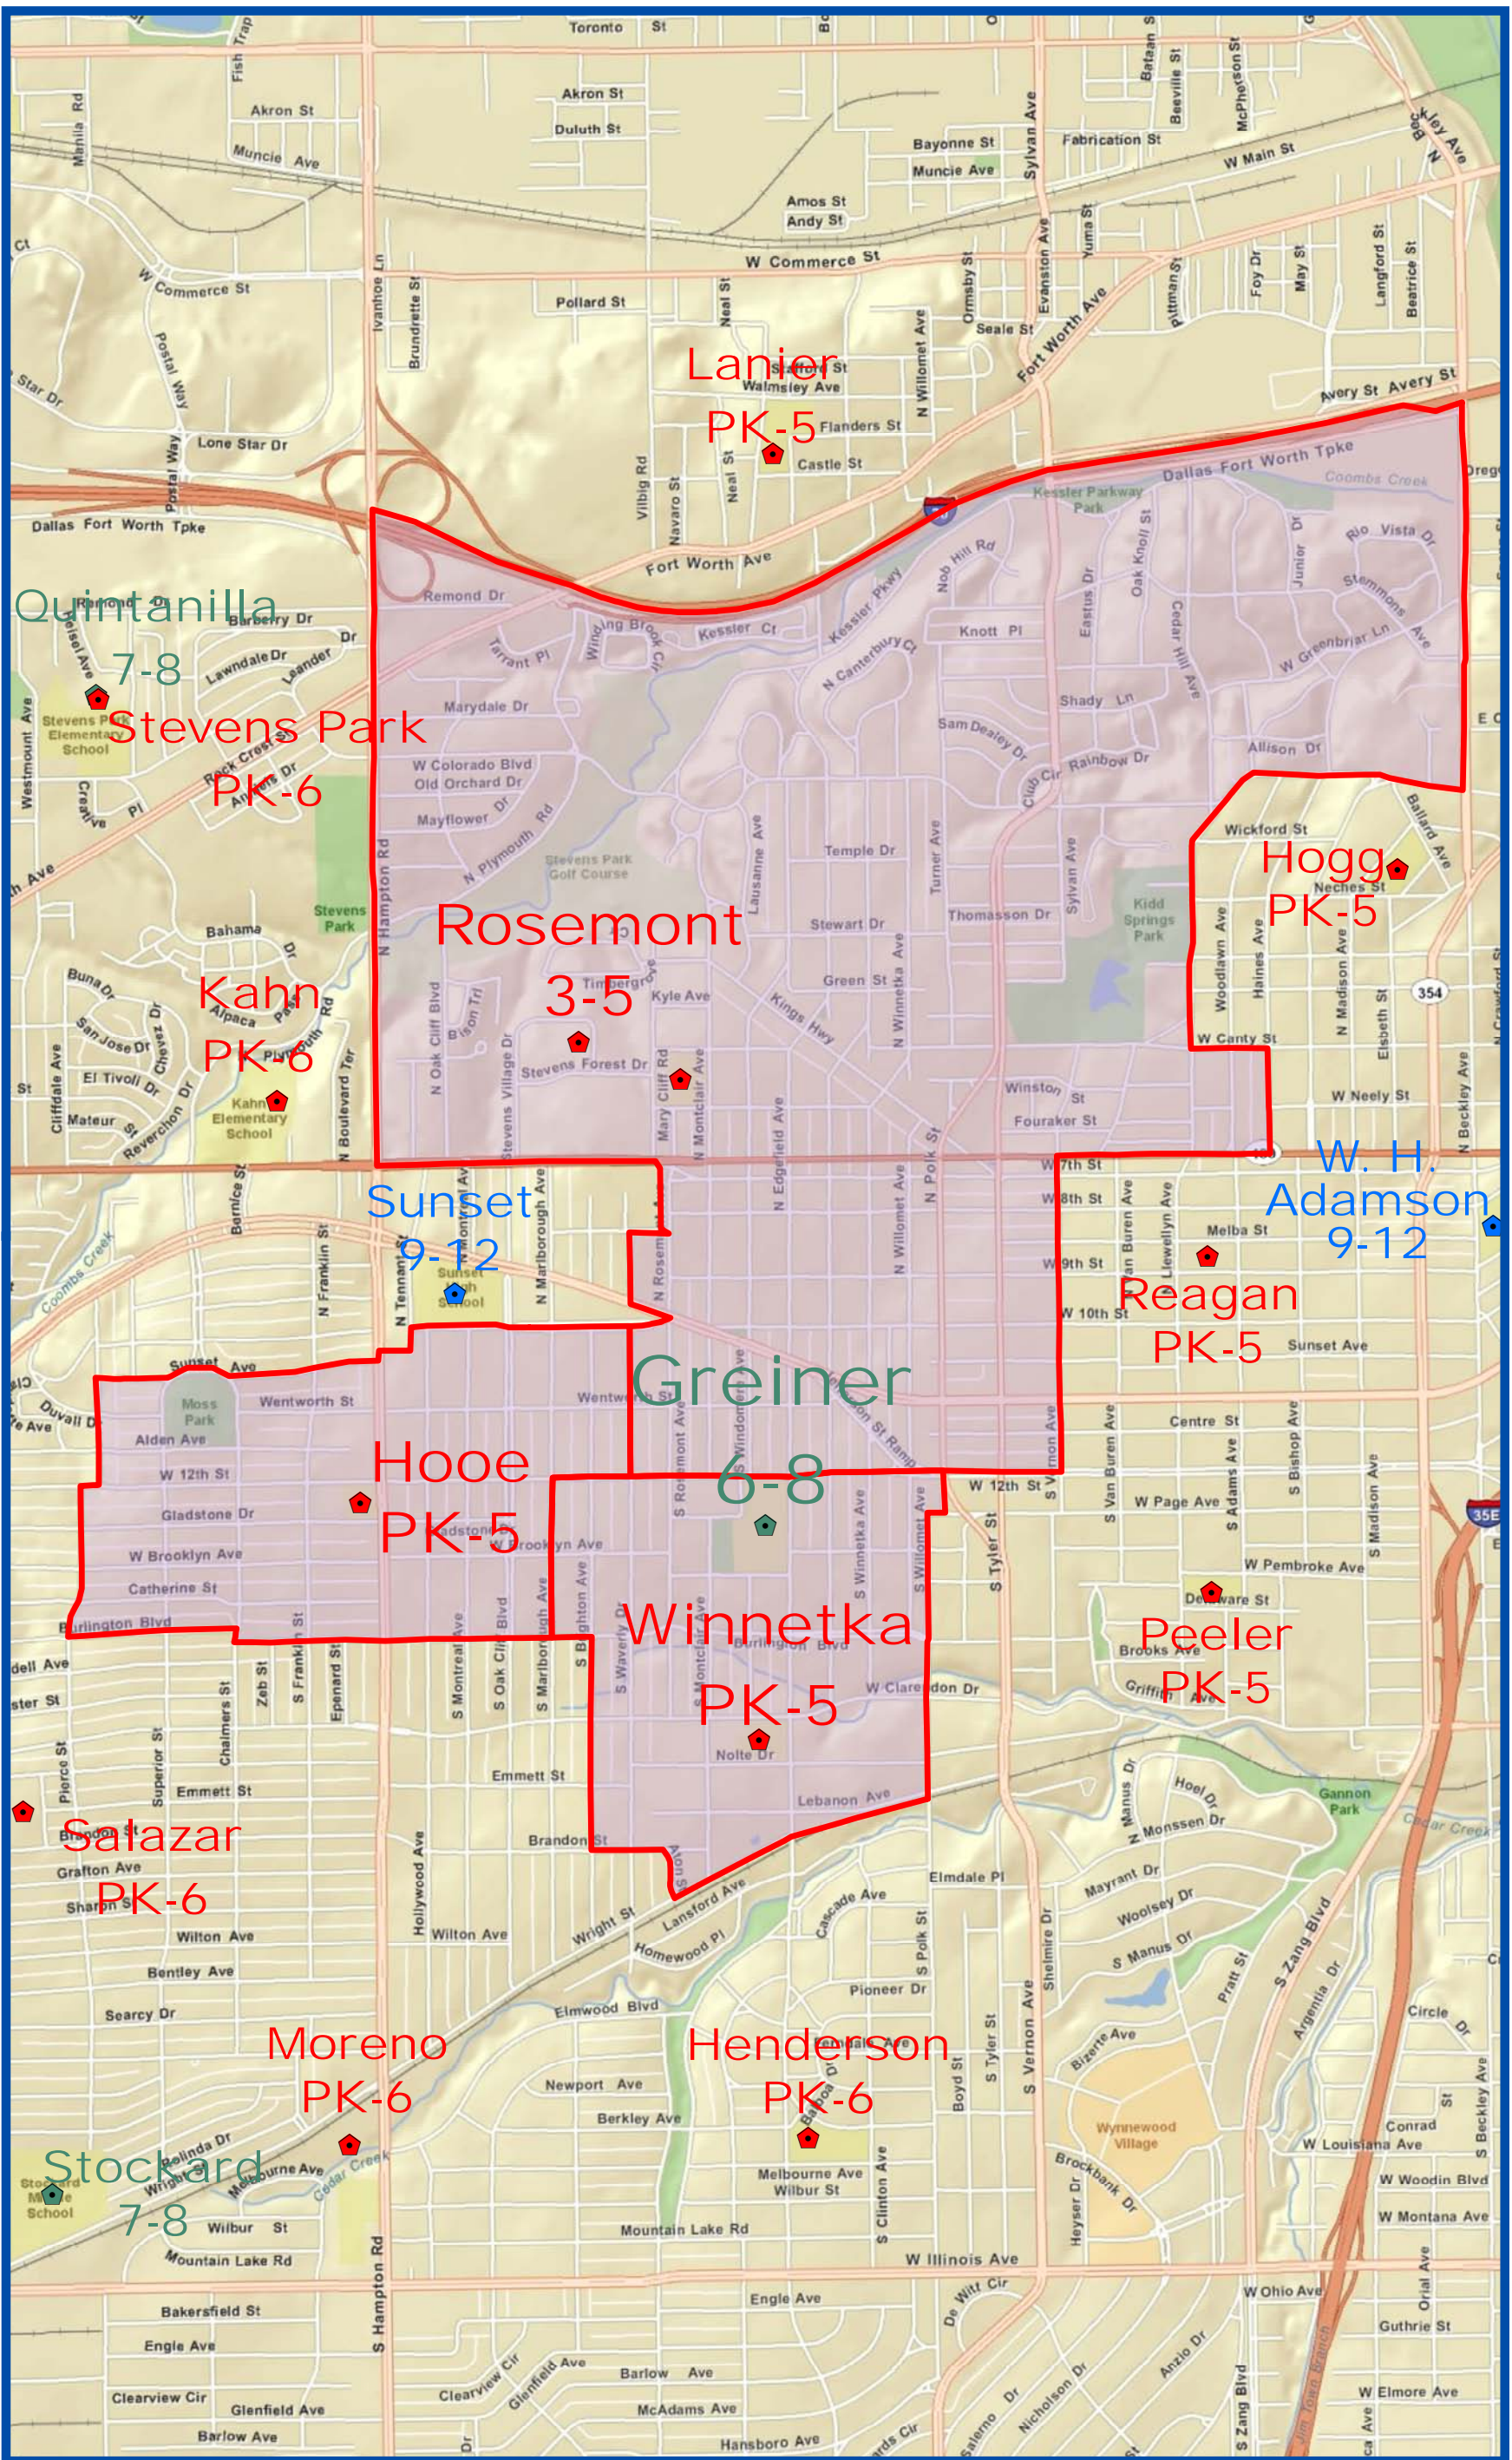

Fall 2011
W. E. Greiner Exploratory Arts Academy Attendance Zone
Grades 6-8

Outer boundary of zones may include students living on both sides of the street.