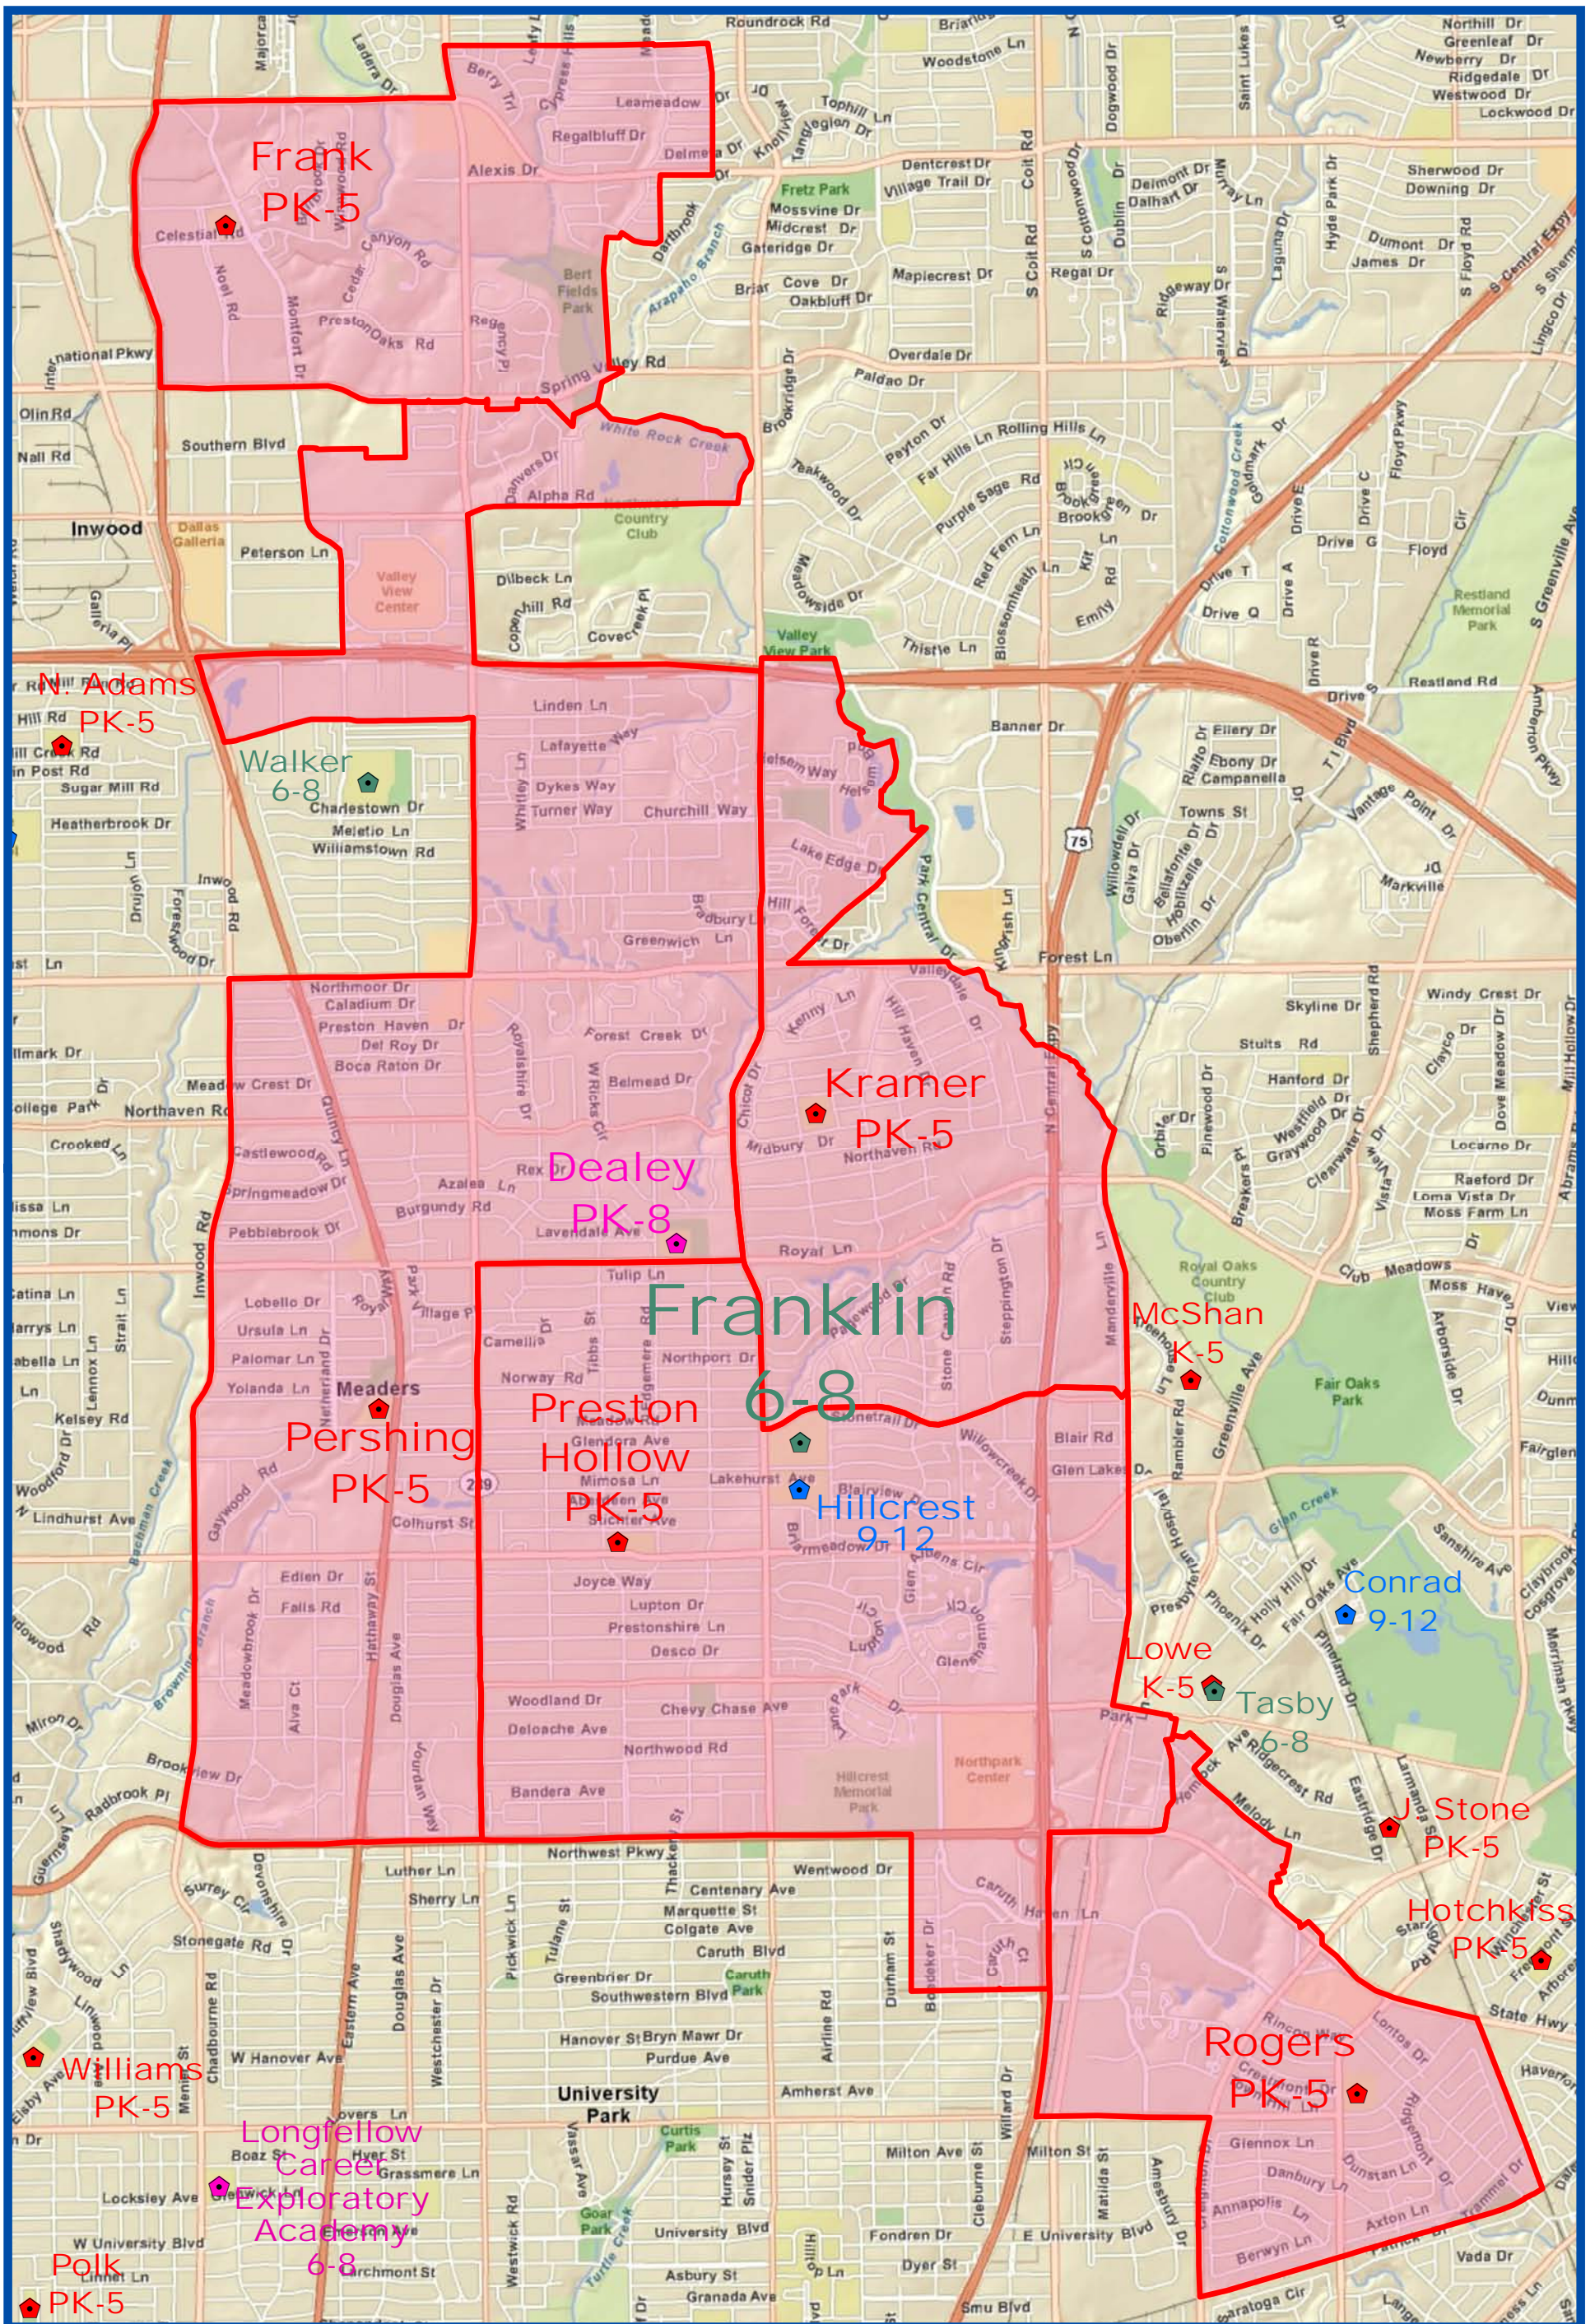

Fall 2011
Benjamin Franklin Middle School Attendance Zone
Grades 6-8

Outer boundary of zones may include students living on both sides of the street.