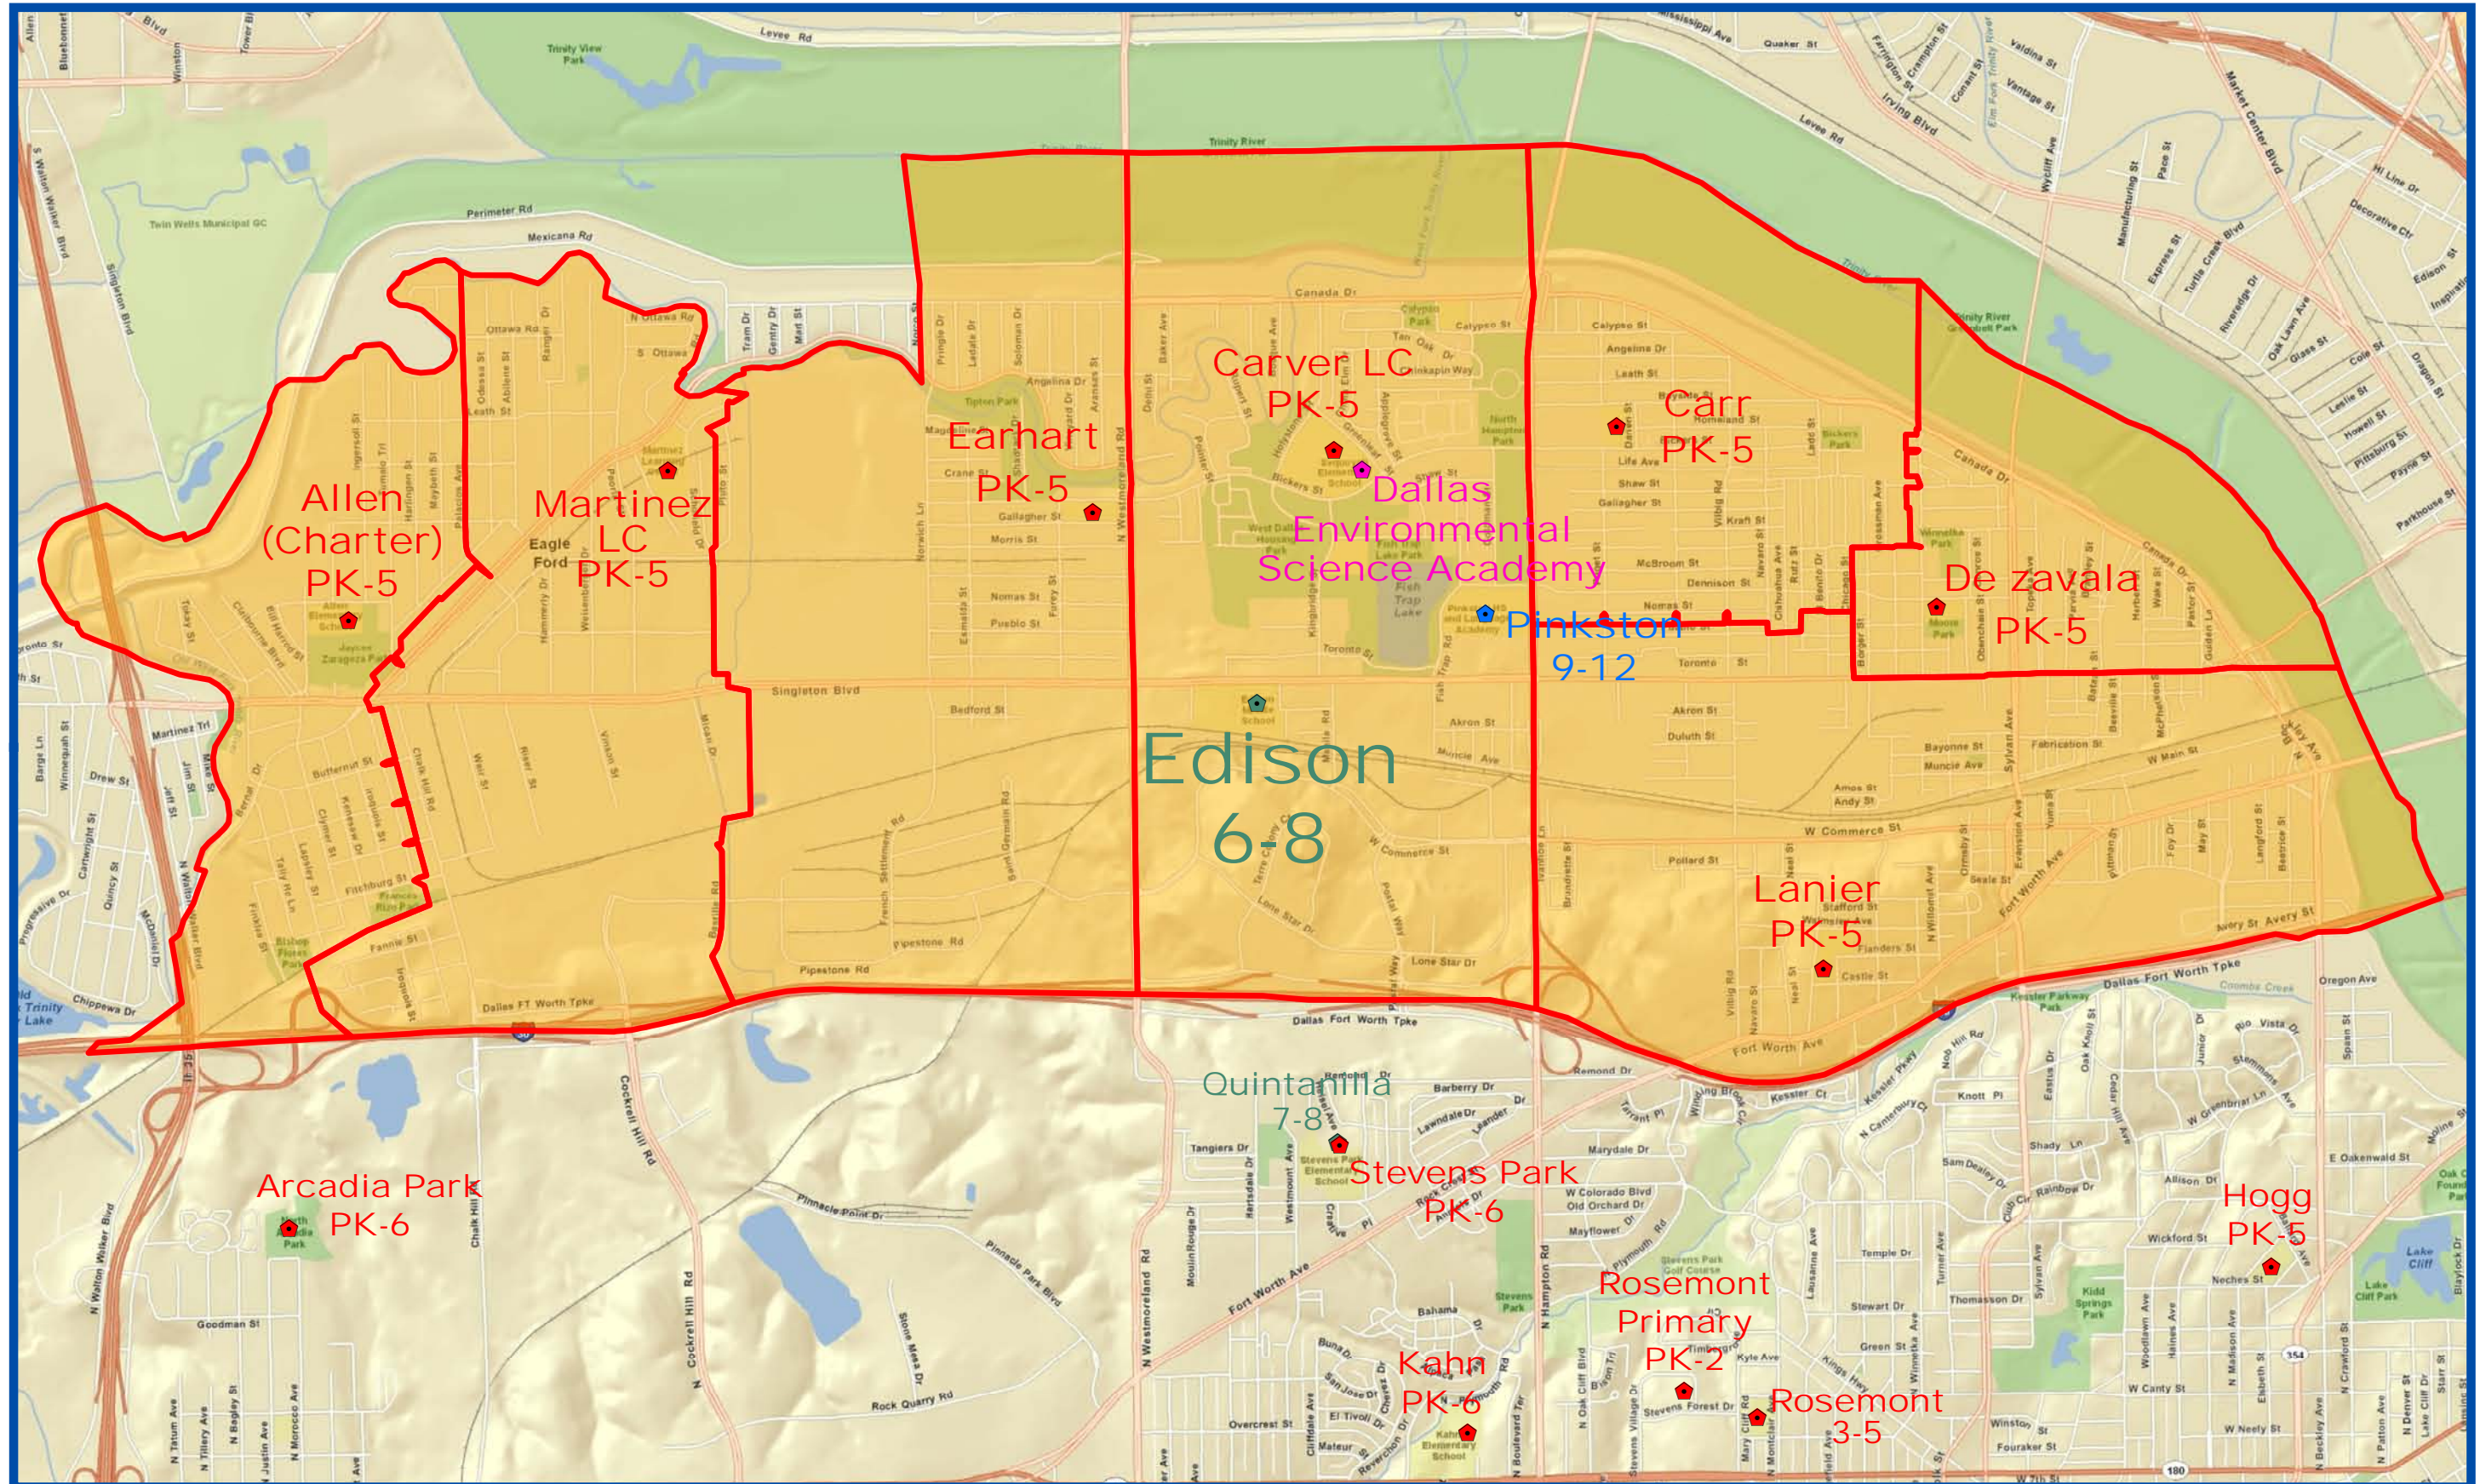

Fall 2011
Thomas A. Edison Middle School Attendance Zone
Grades 6-8

Outer boundary of zone may include students living on both sides of the street.