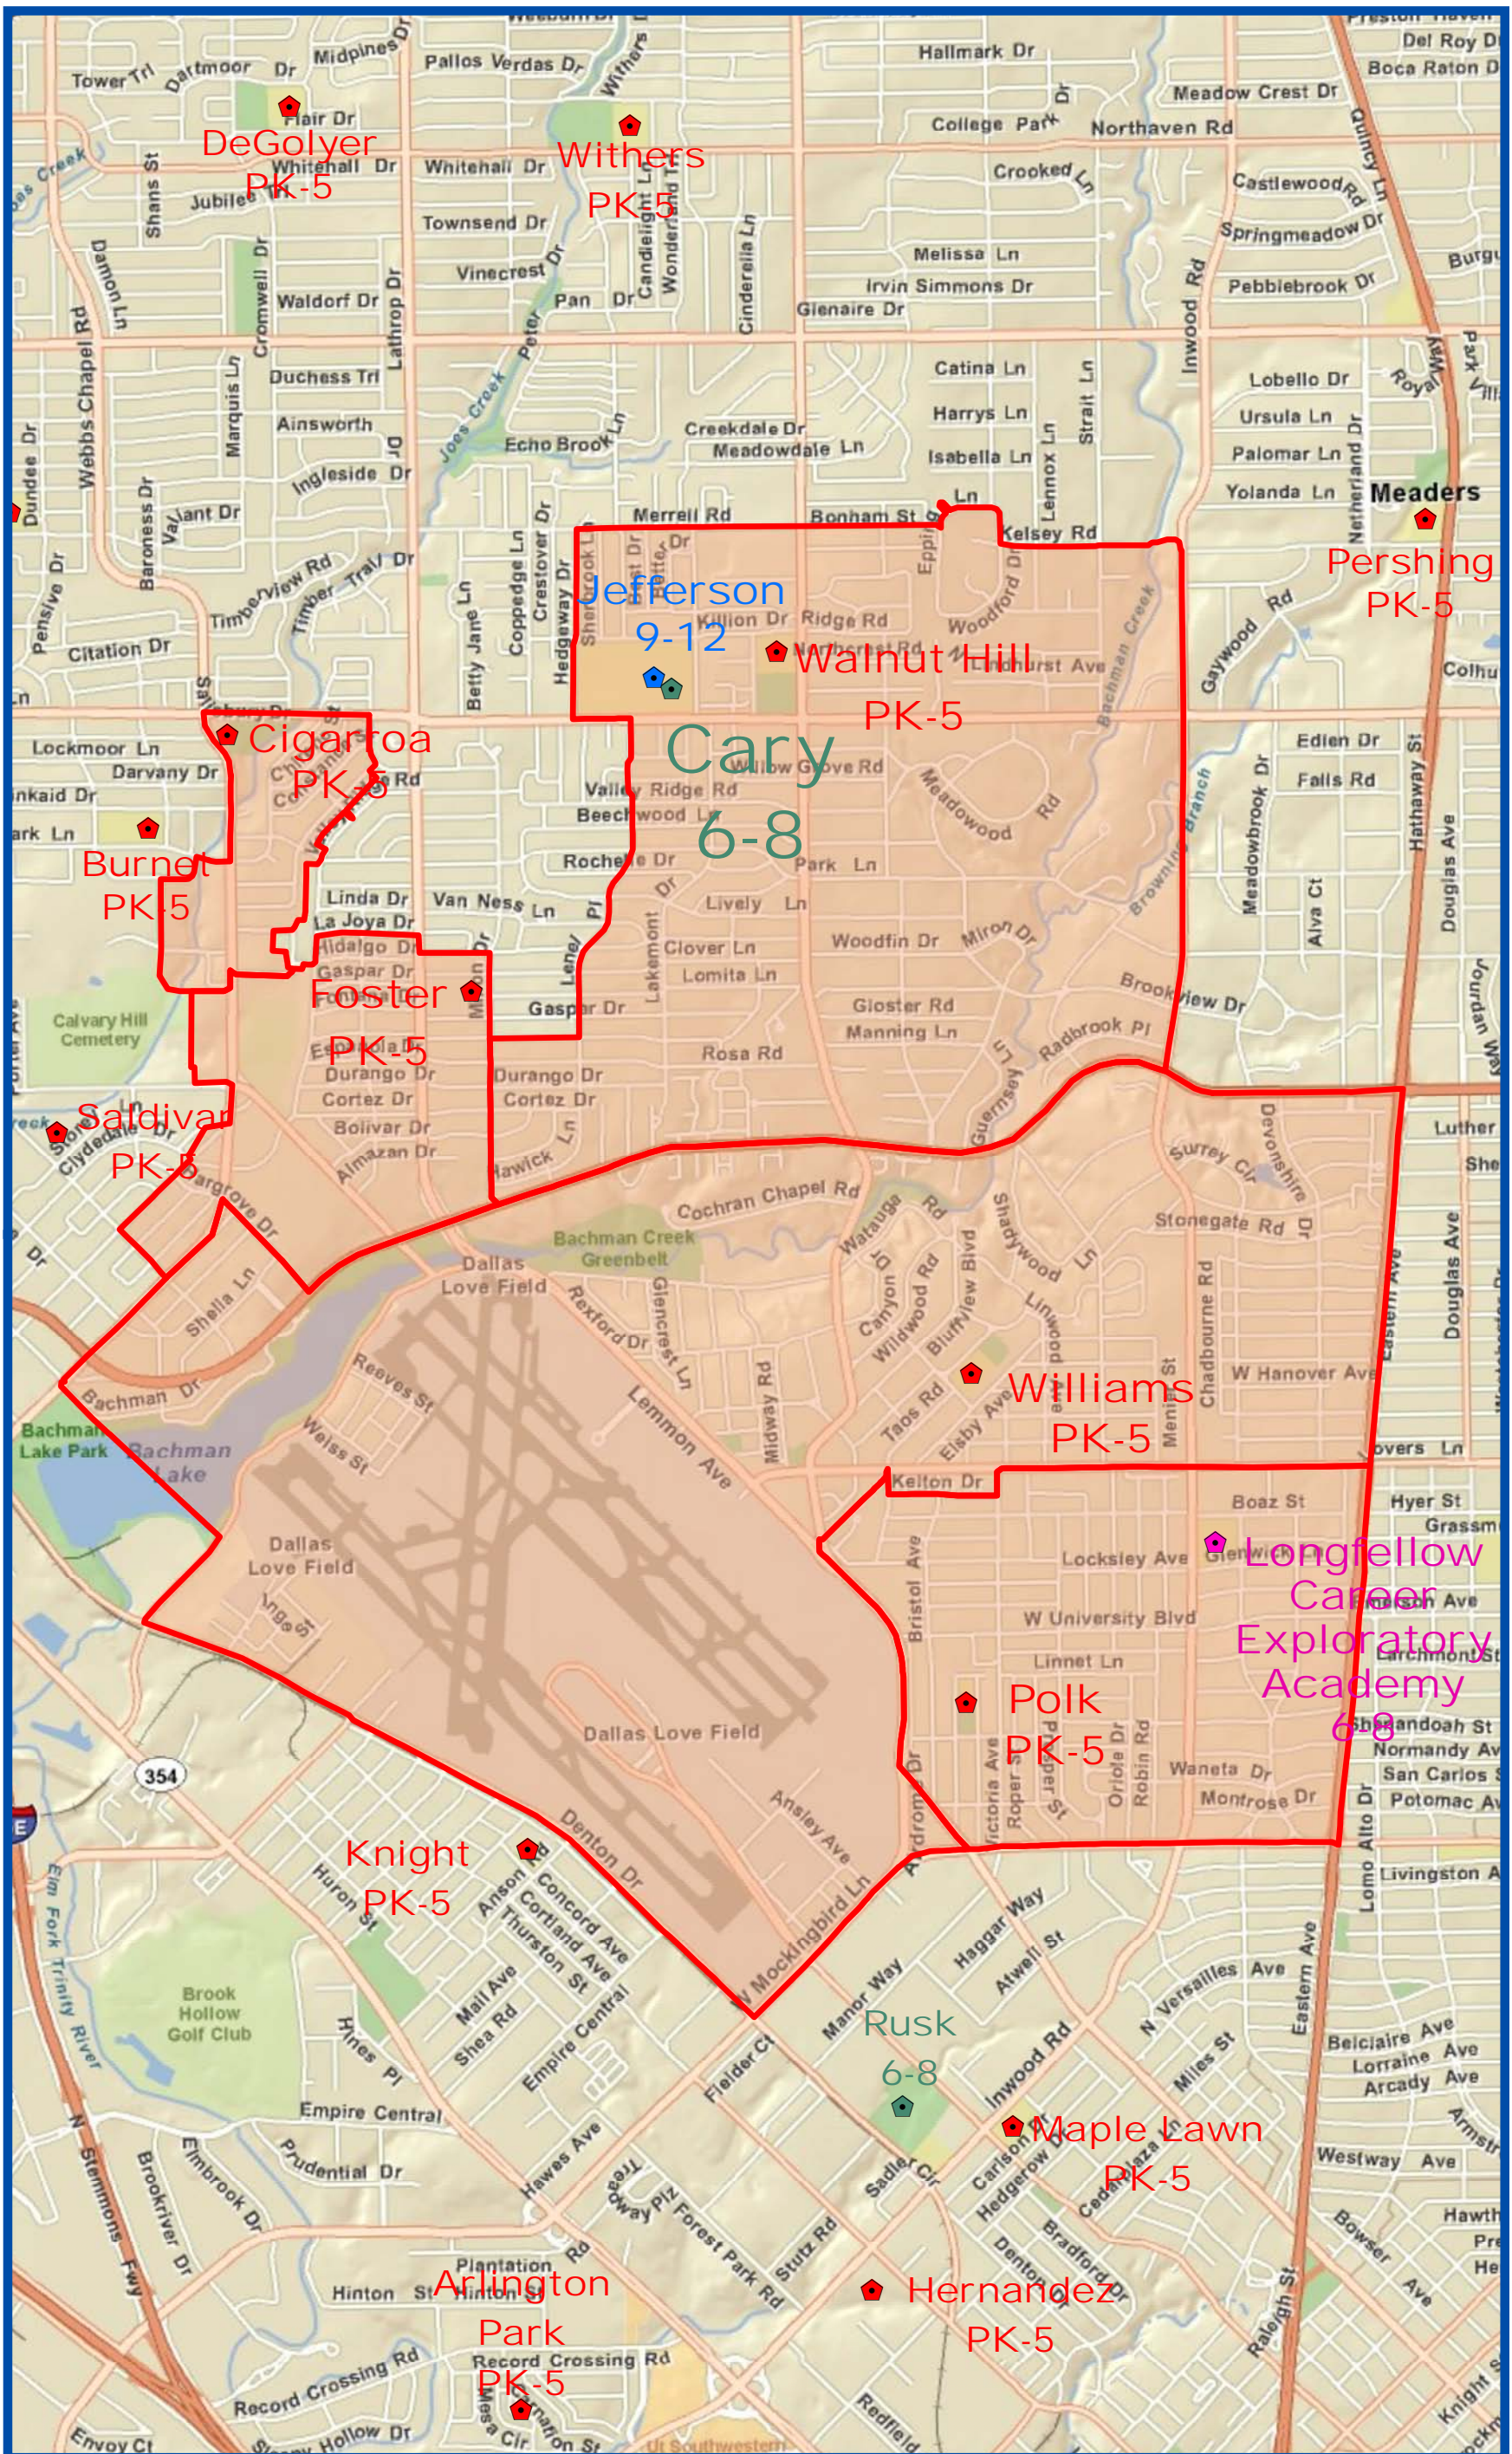

Fall 2011
Edward H. Cary Middle School Attendance Zone
Grades 6-8

Outer boundary of zones may include students living on both sides of the street.