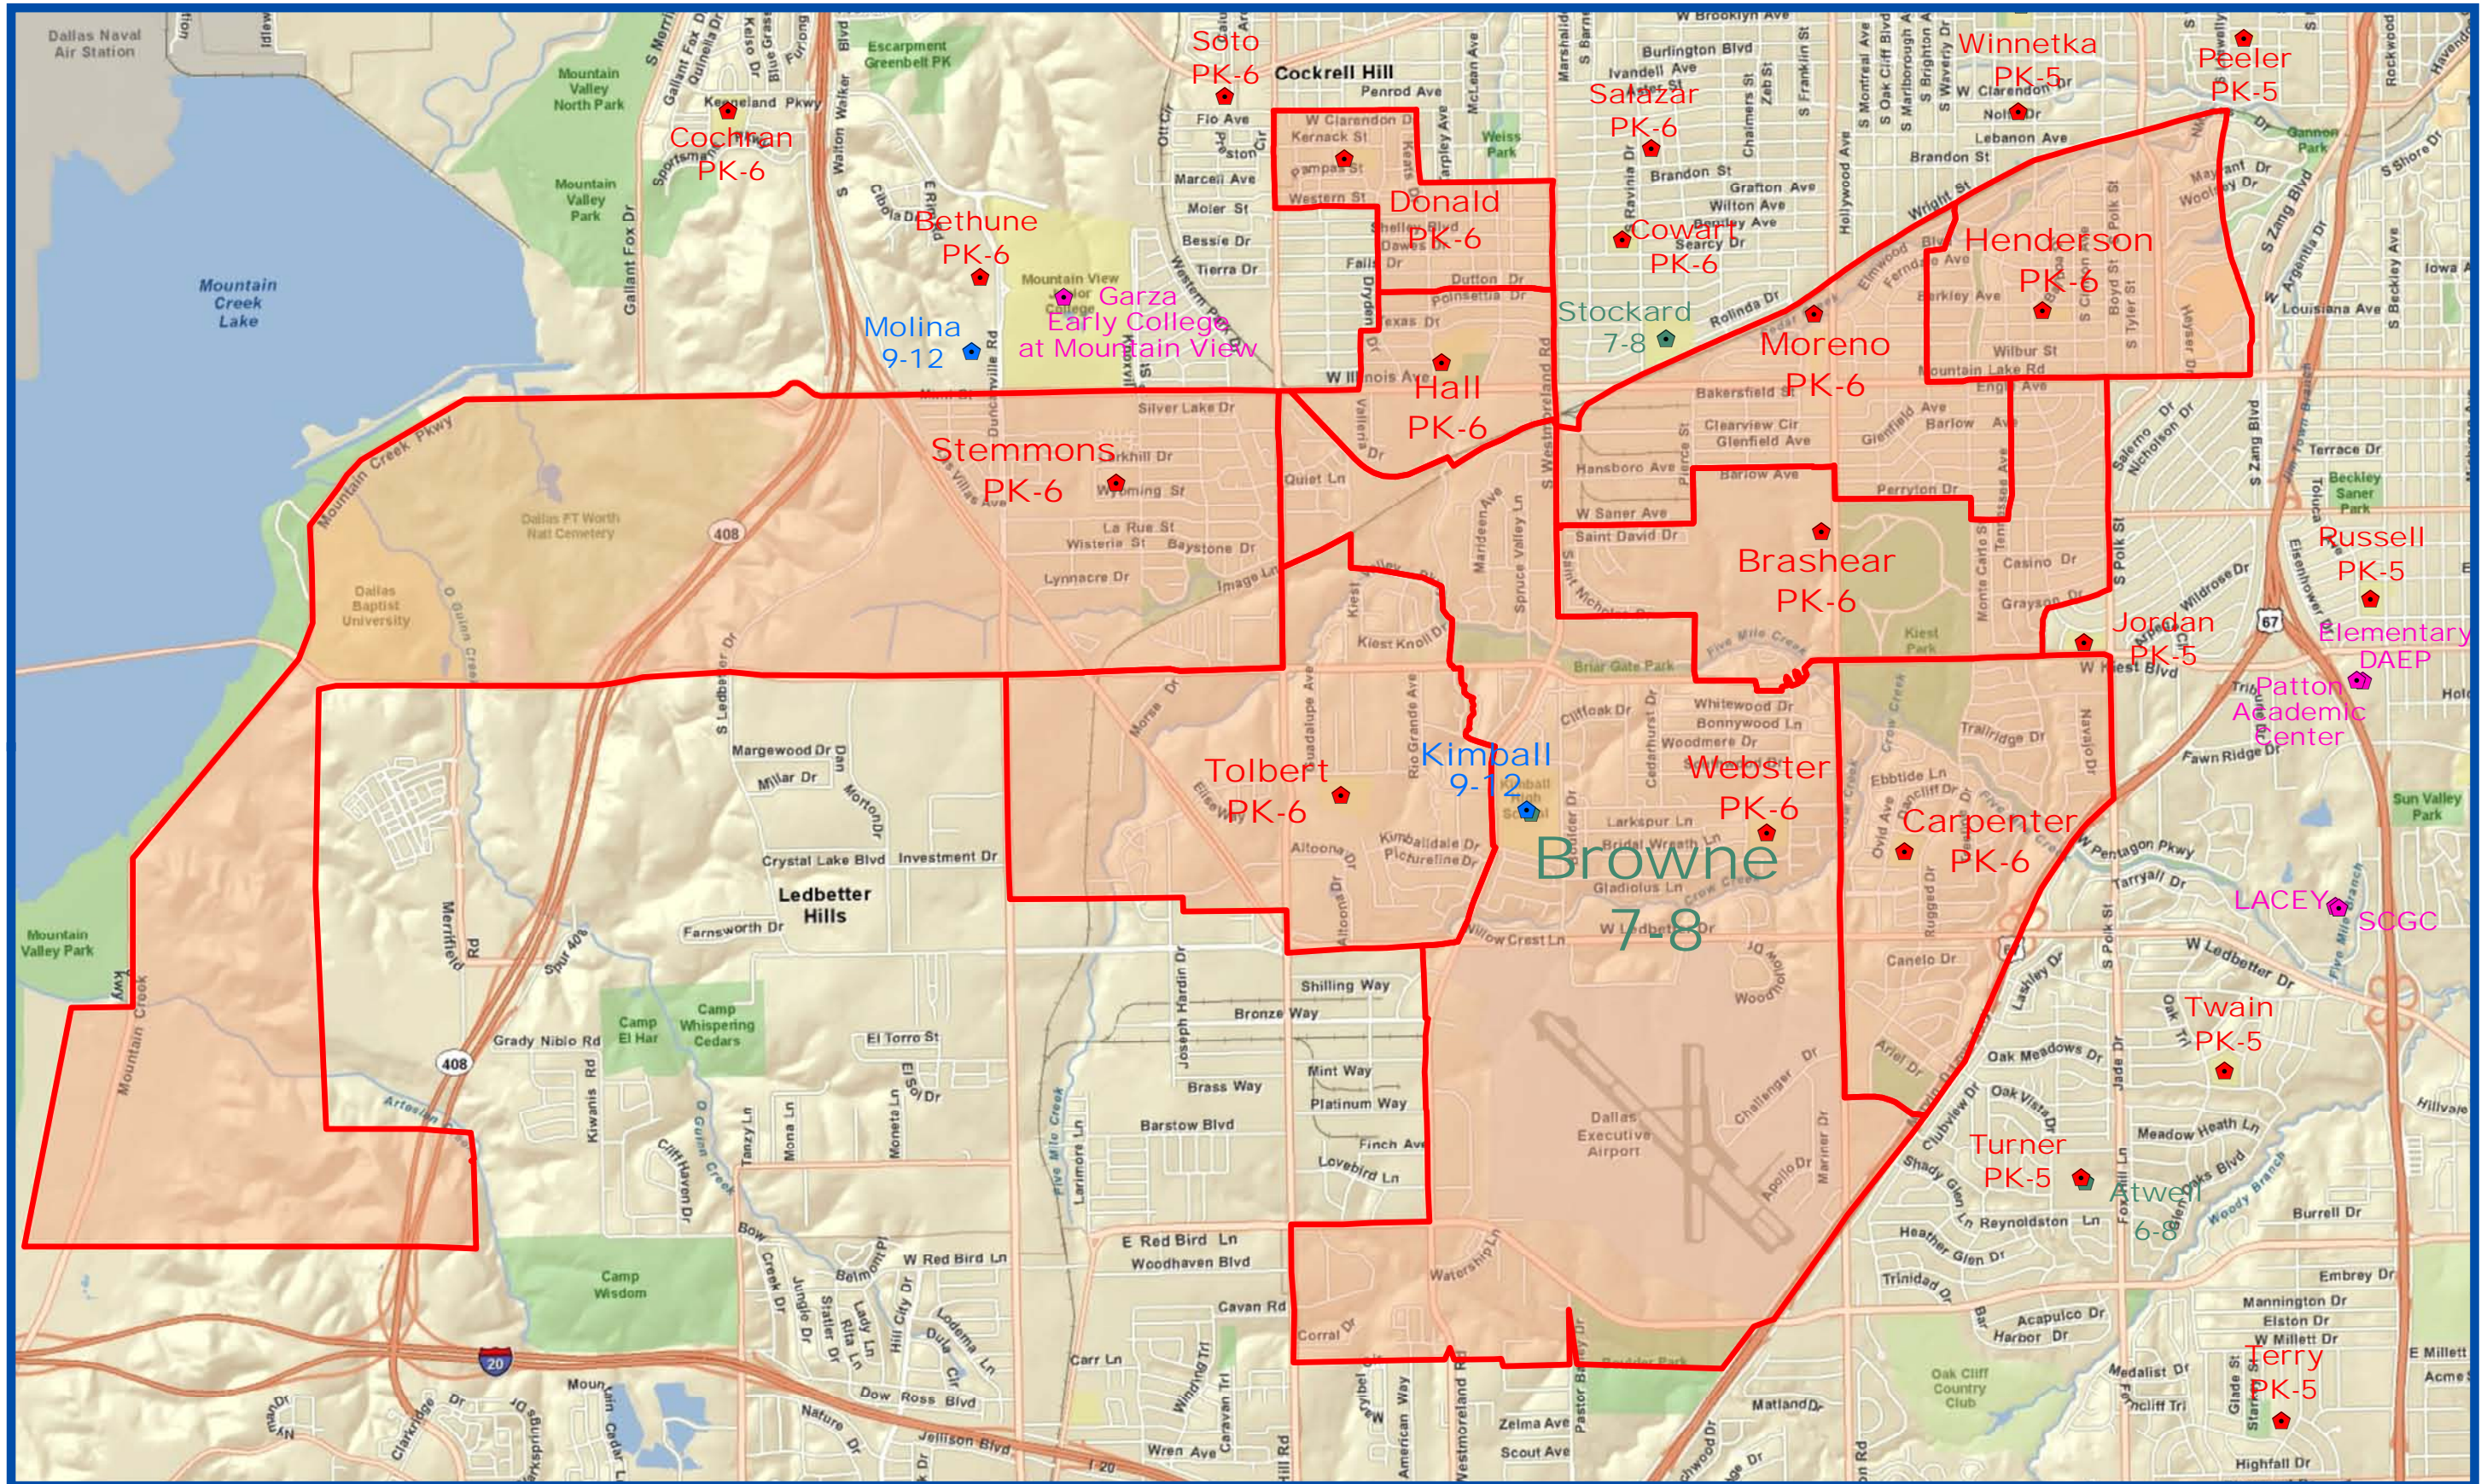

Fall 2011
T. W. Browne Middle School Attendance Zone
Grades 7-8

Outer boundary of zone may include students living on both sides of the street.