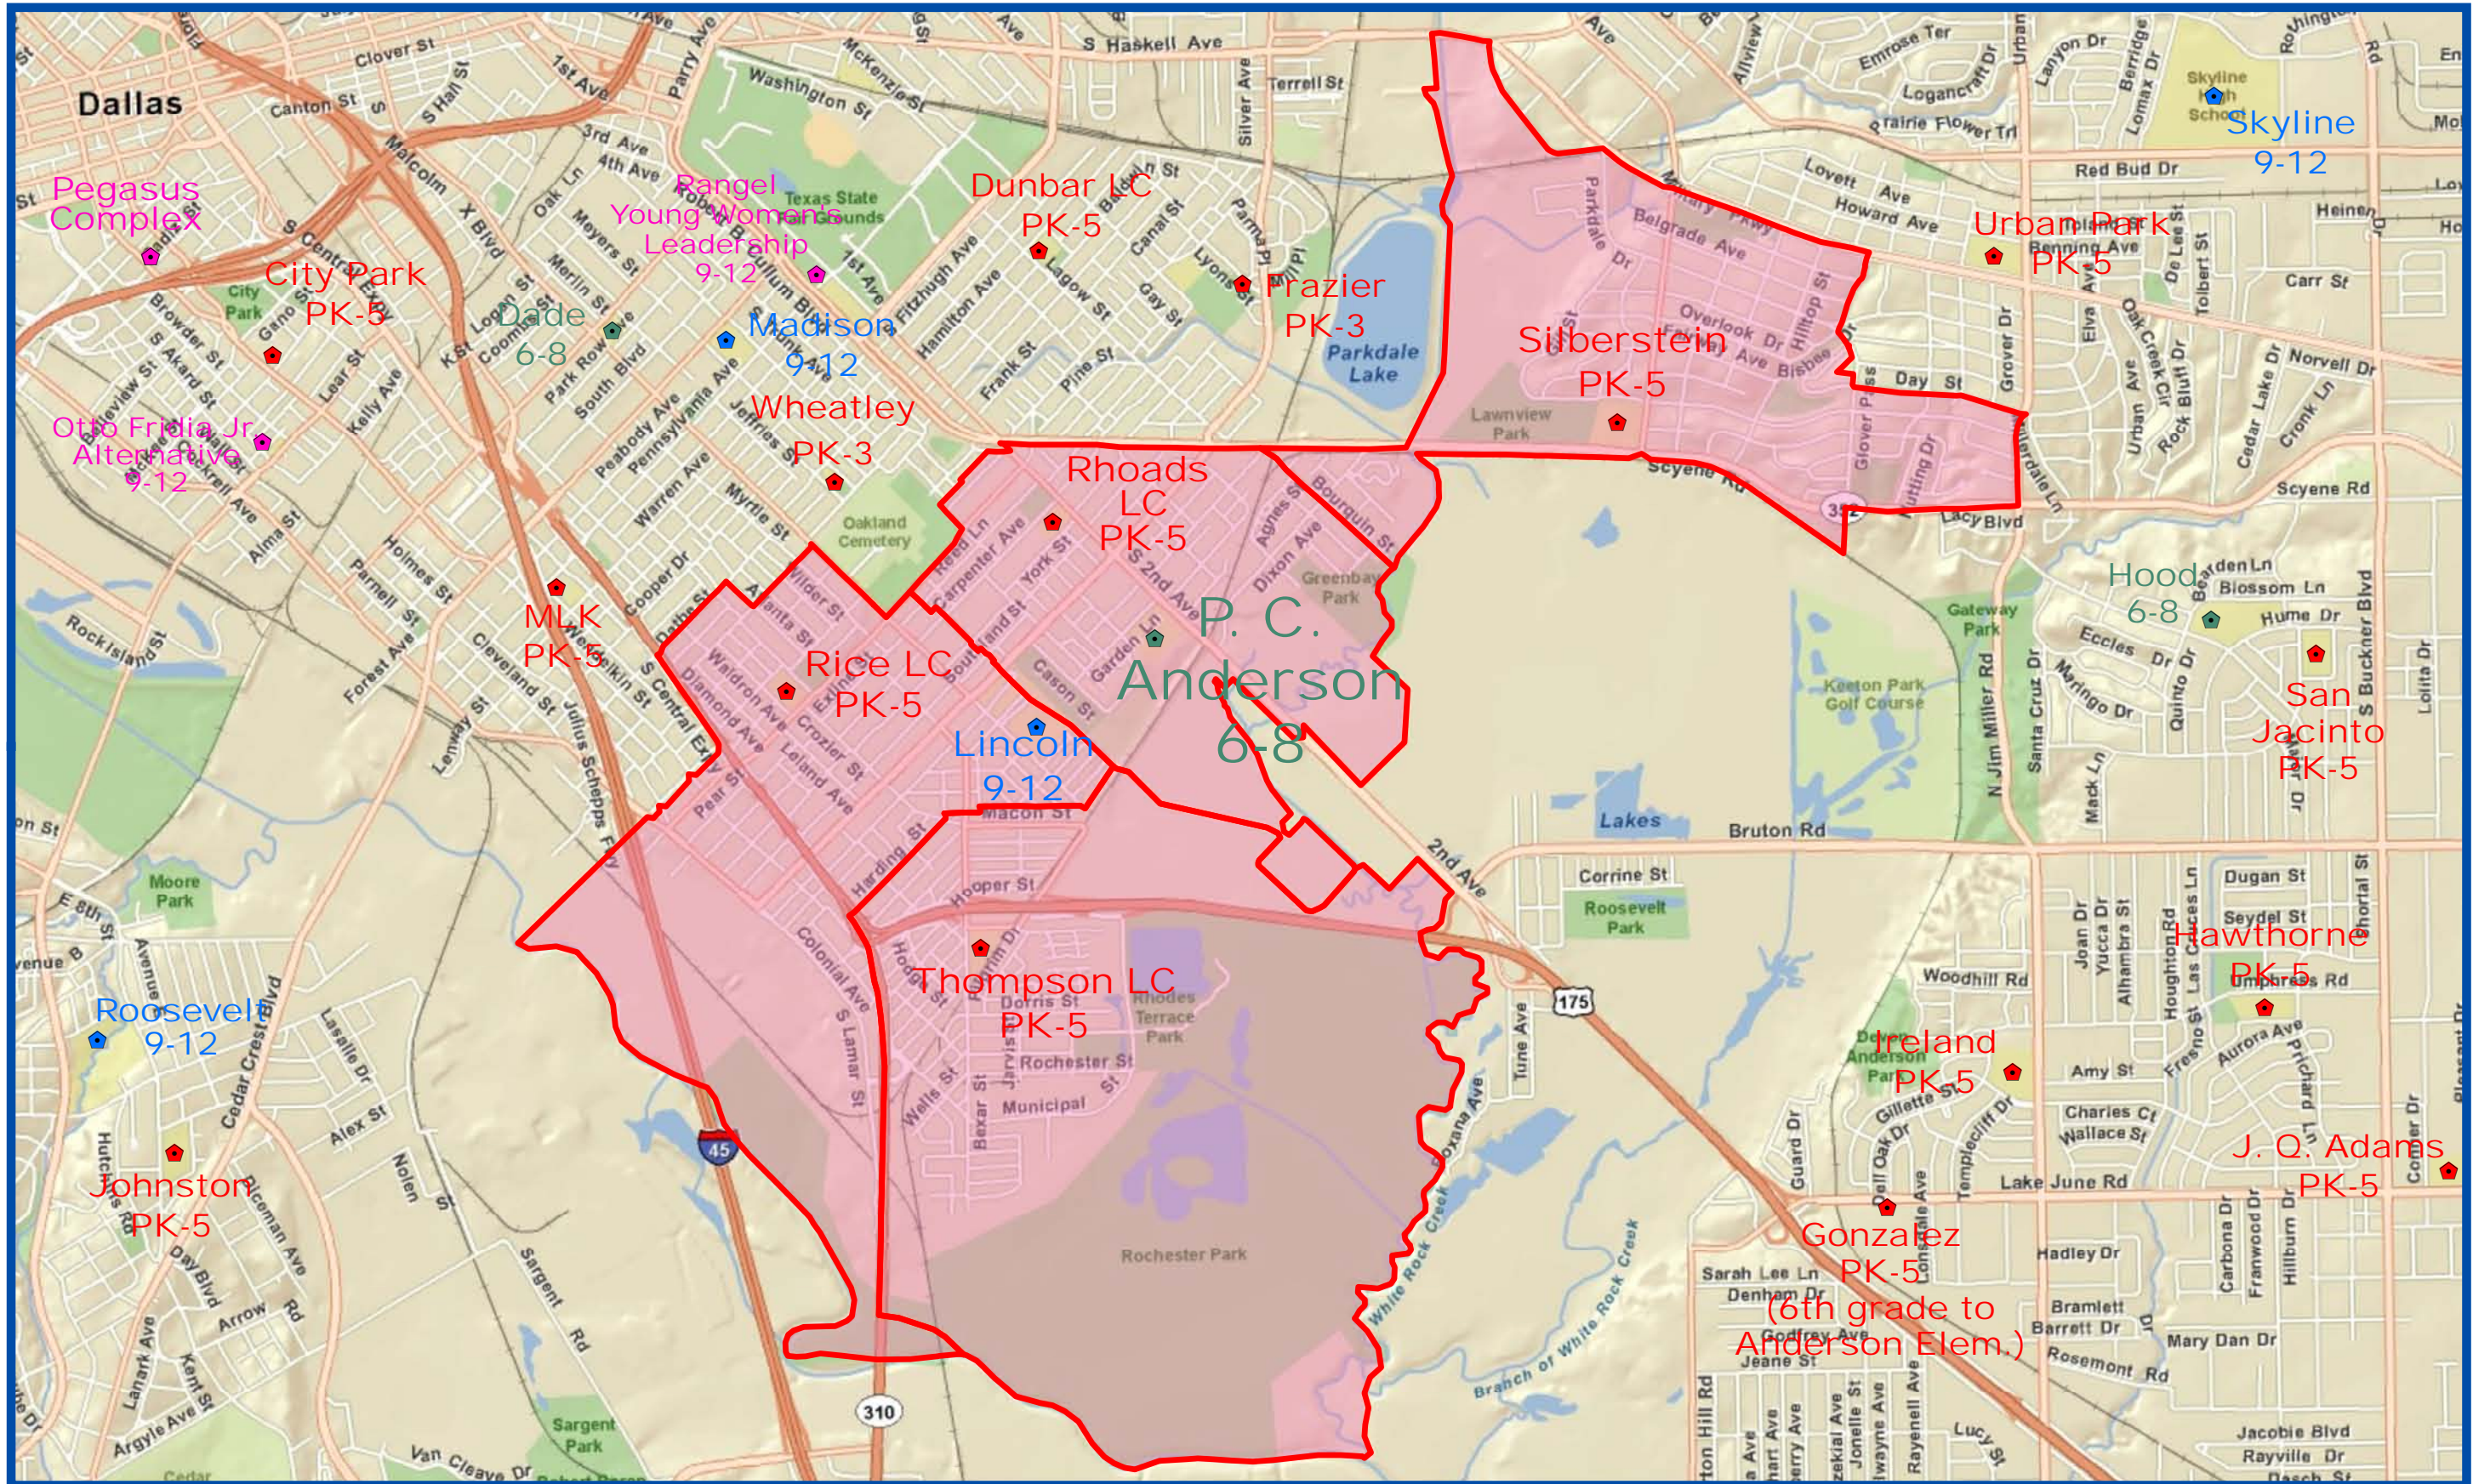

Fall 2011
Pearl C. Anderson Middle School Attendance Zone
Grades 6-8

Outer boundary of zone may include students living on both sides of the street.