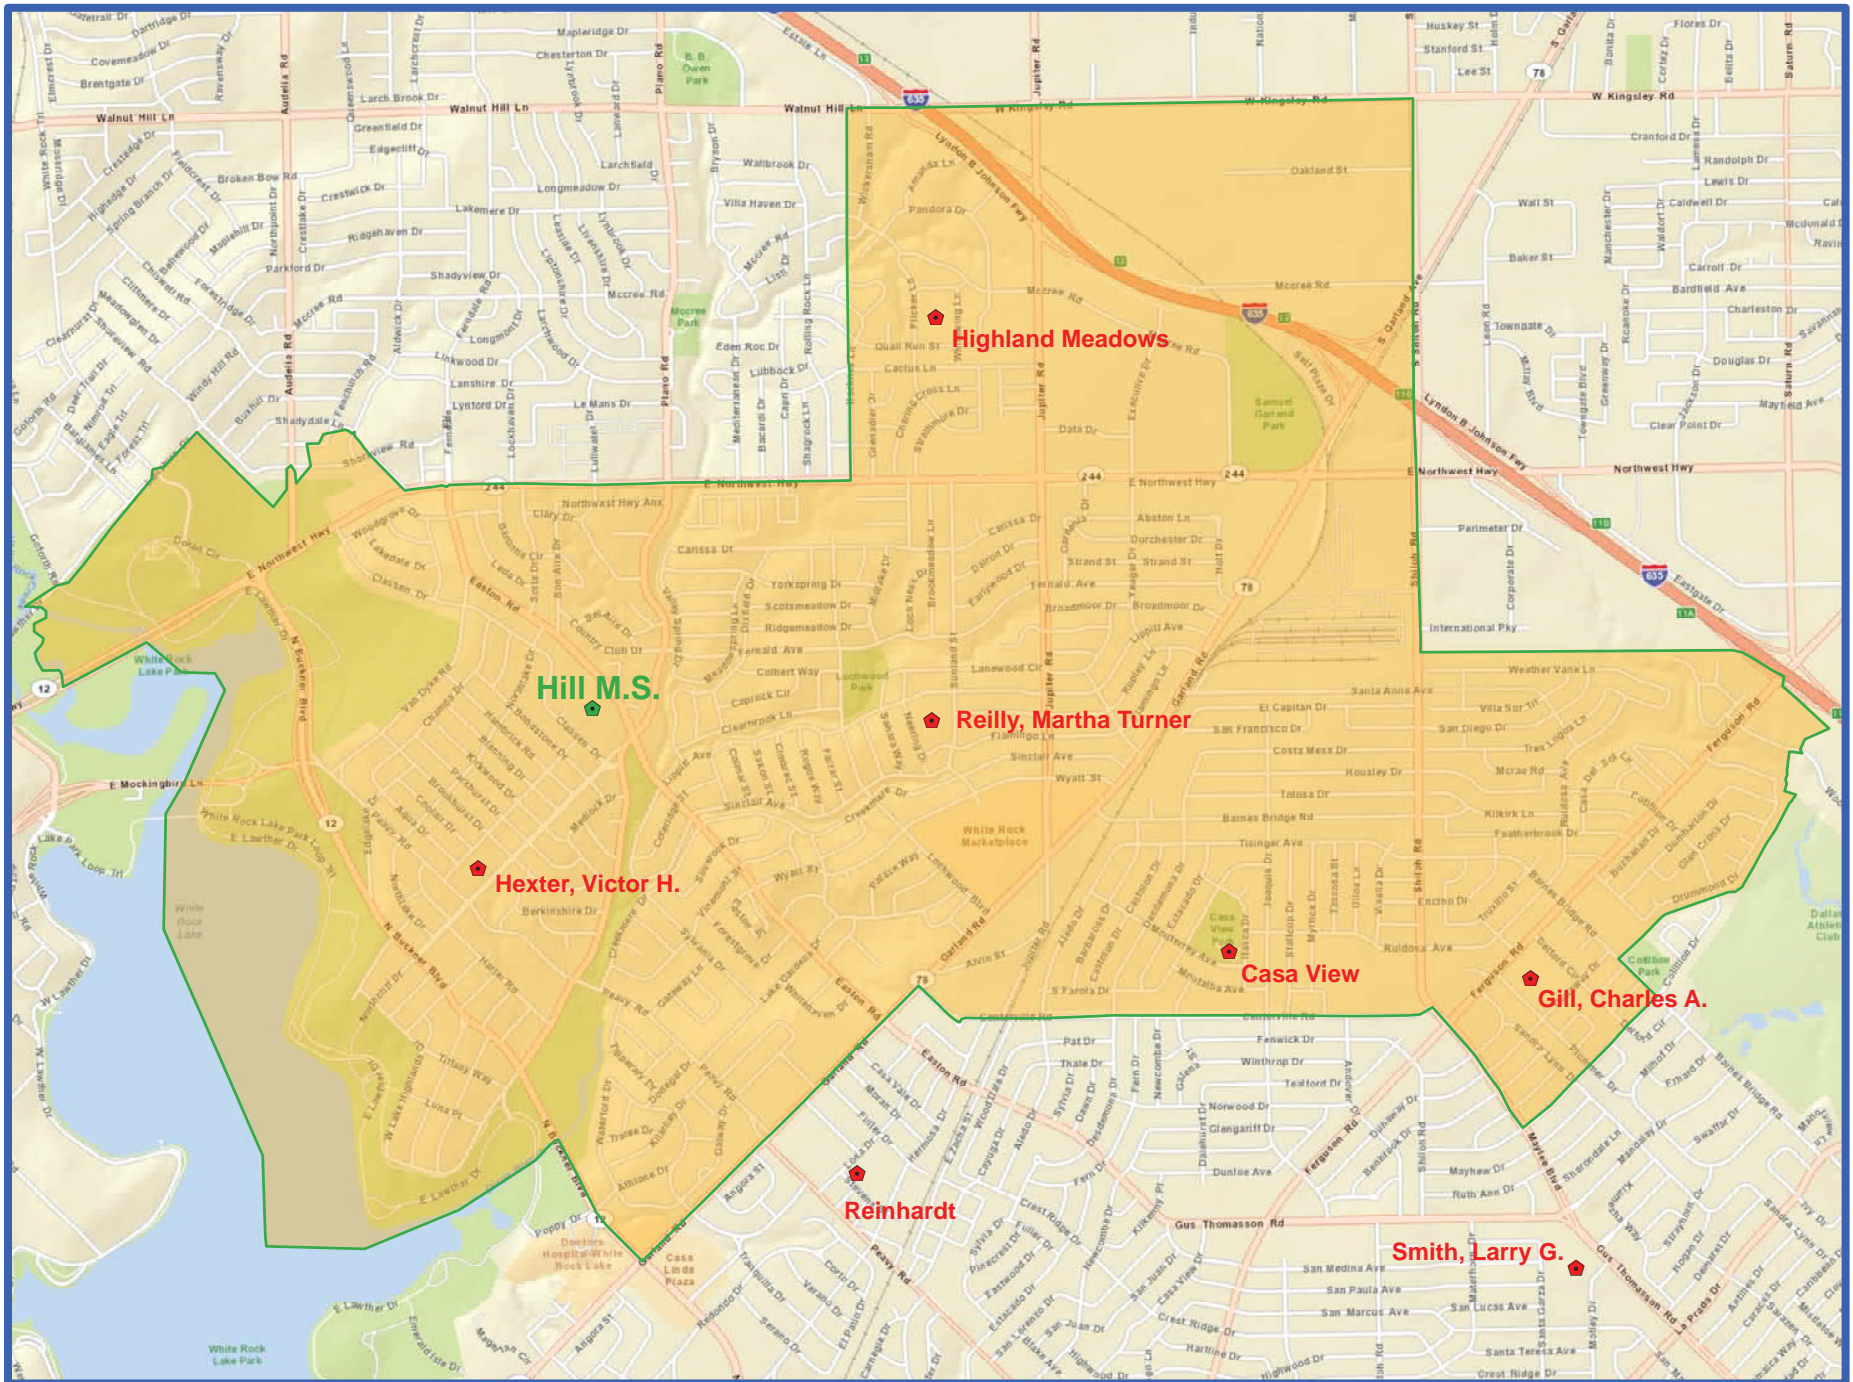

2012-13
Robert T. Hill Middle Attendance Zone
Grades 6-8

Outer boundary of zones may include students living on both sides of the street.