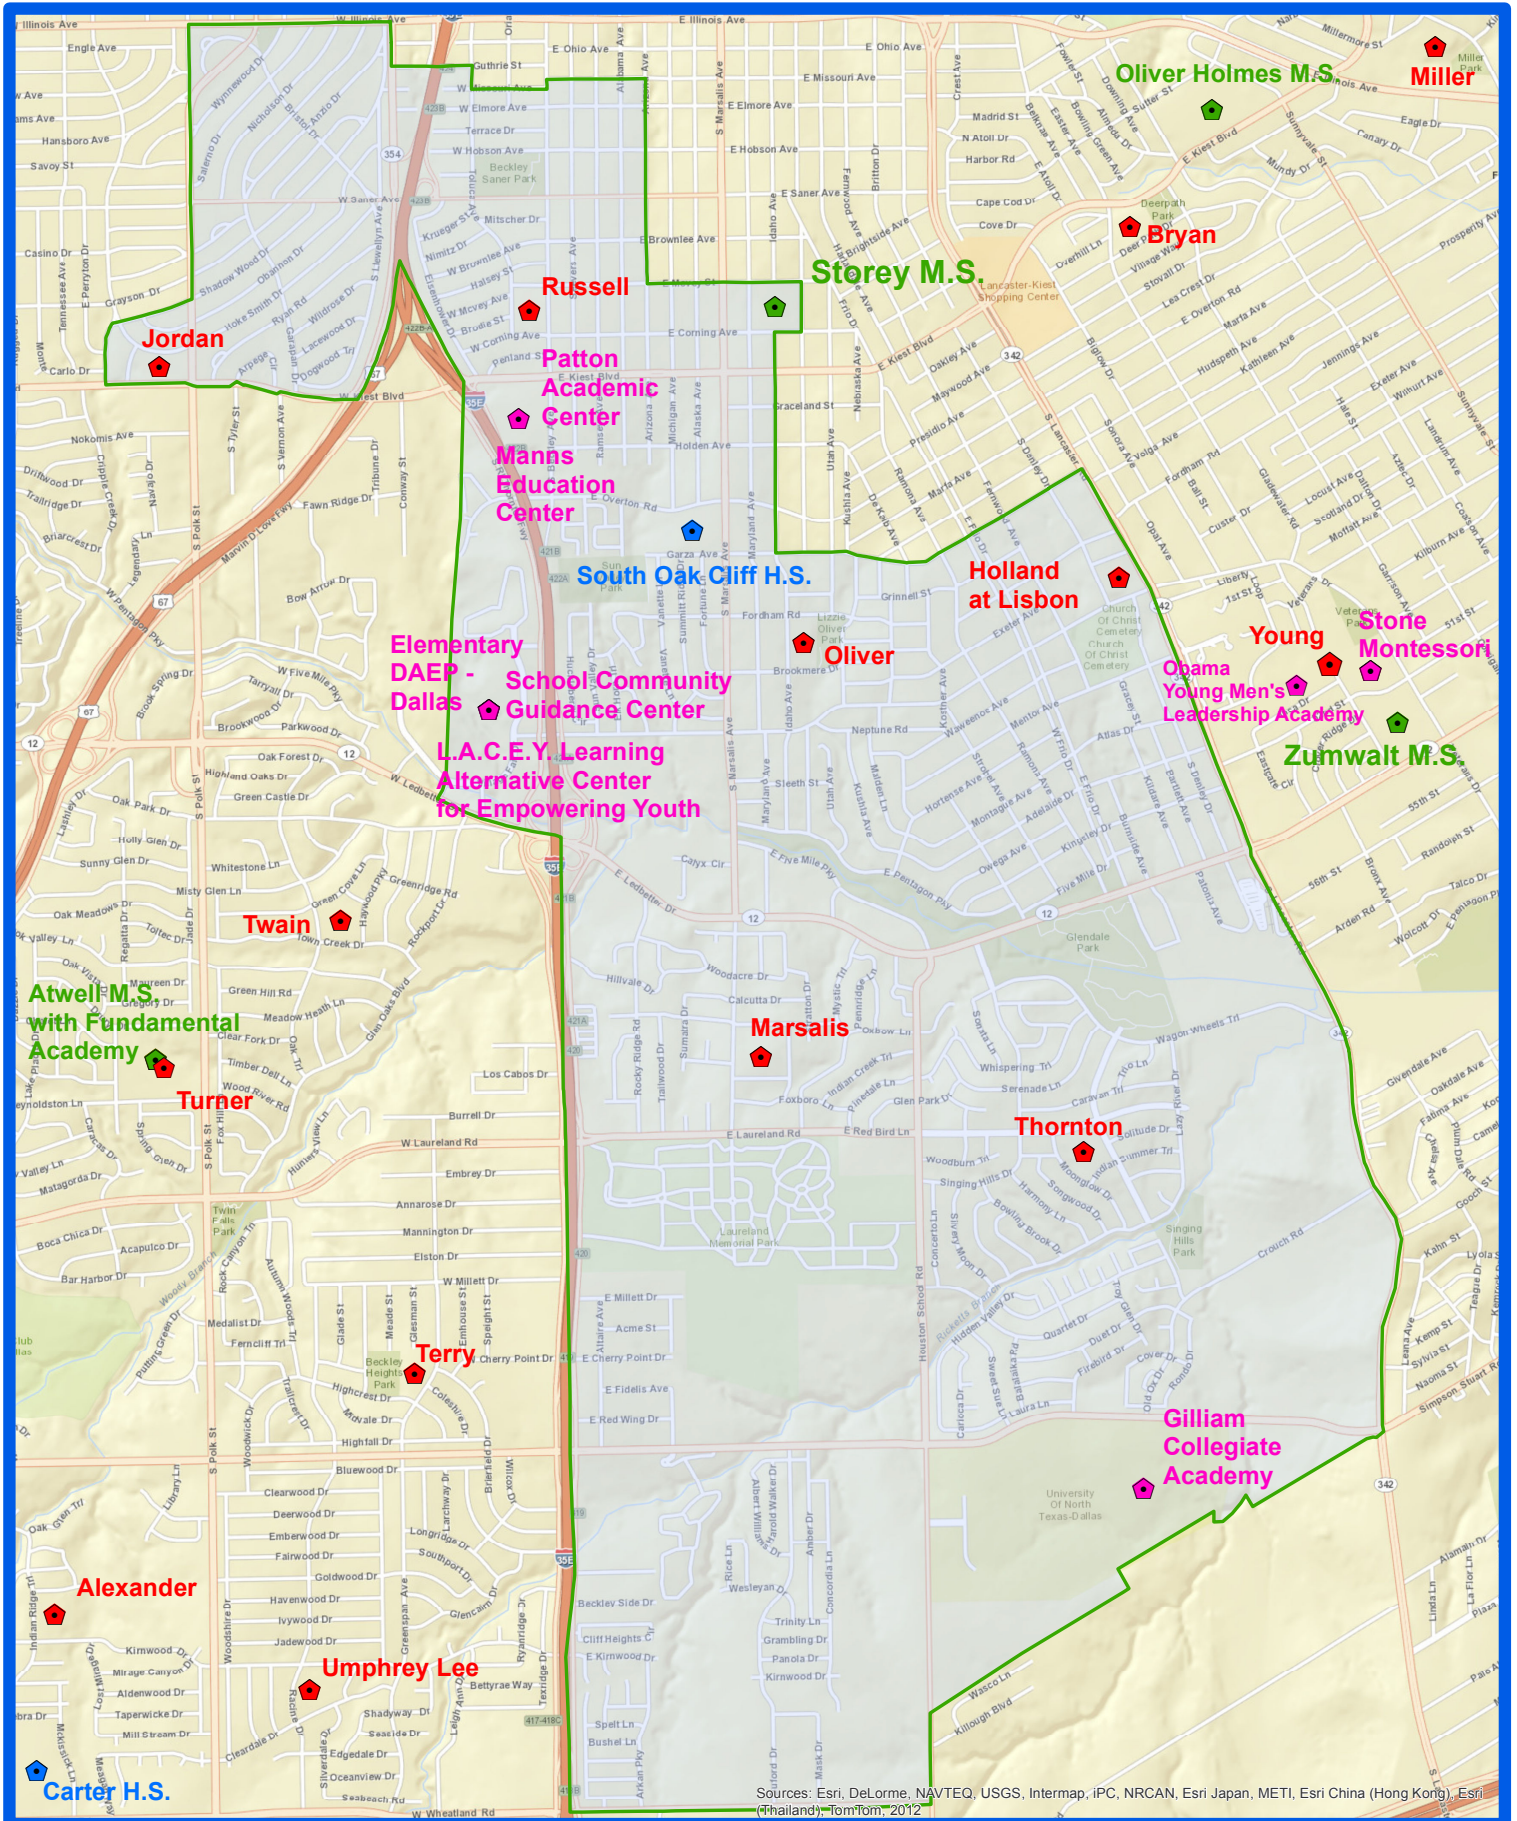

**2013-14
Boude Storey Middle Attendance Zone
Grades 6-8**

Sources: Esri, DeLorme, NAVTEQ, USGS, Intermap, iPC, NRCAN, Esri Japan, METI, Esri China (Hong Kong), Esri (Thailand), TomTom, 2012

Outer boundary of zones may include students living on both sides of the street.