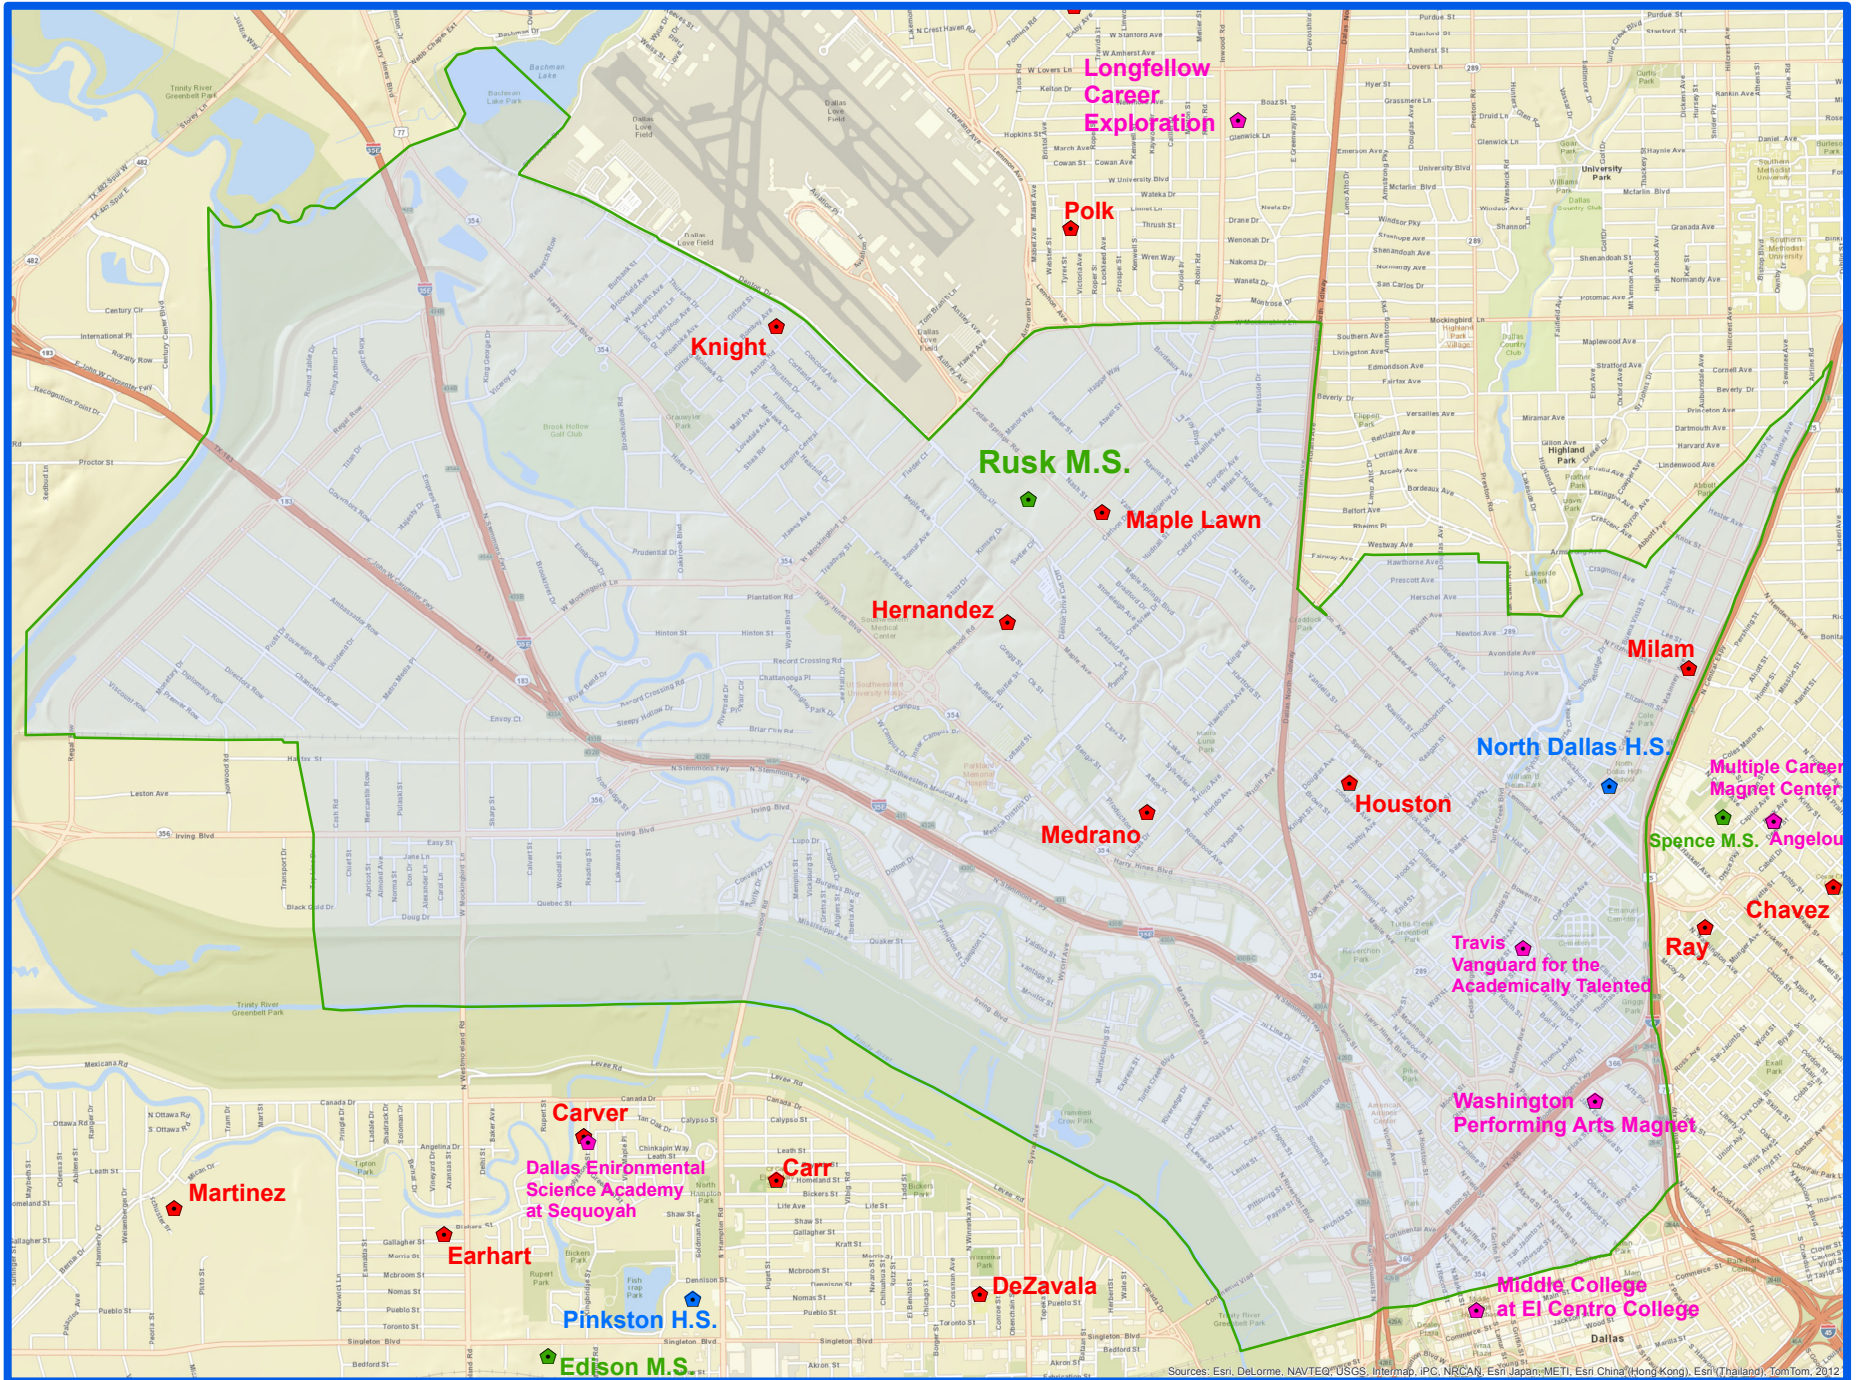

**2013-14
Thomas J. Rusk Middle Attendance Zone
Grades 6-8**

Outer boundary of zones may include students living on both sides of the street.