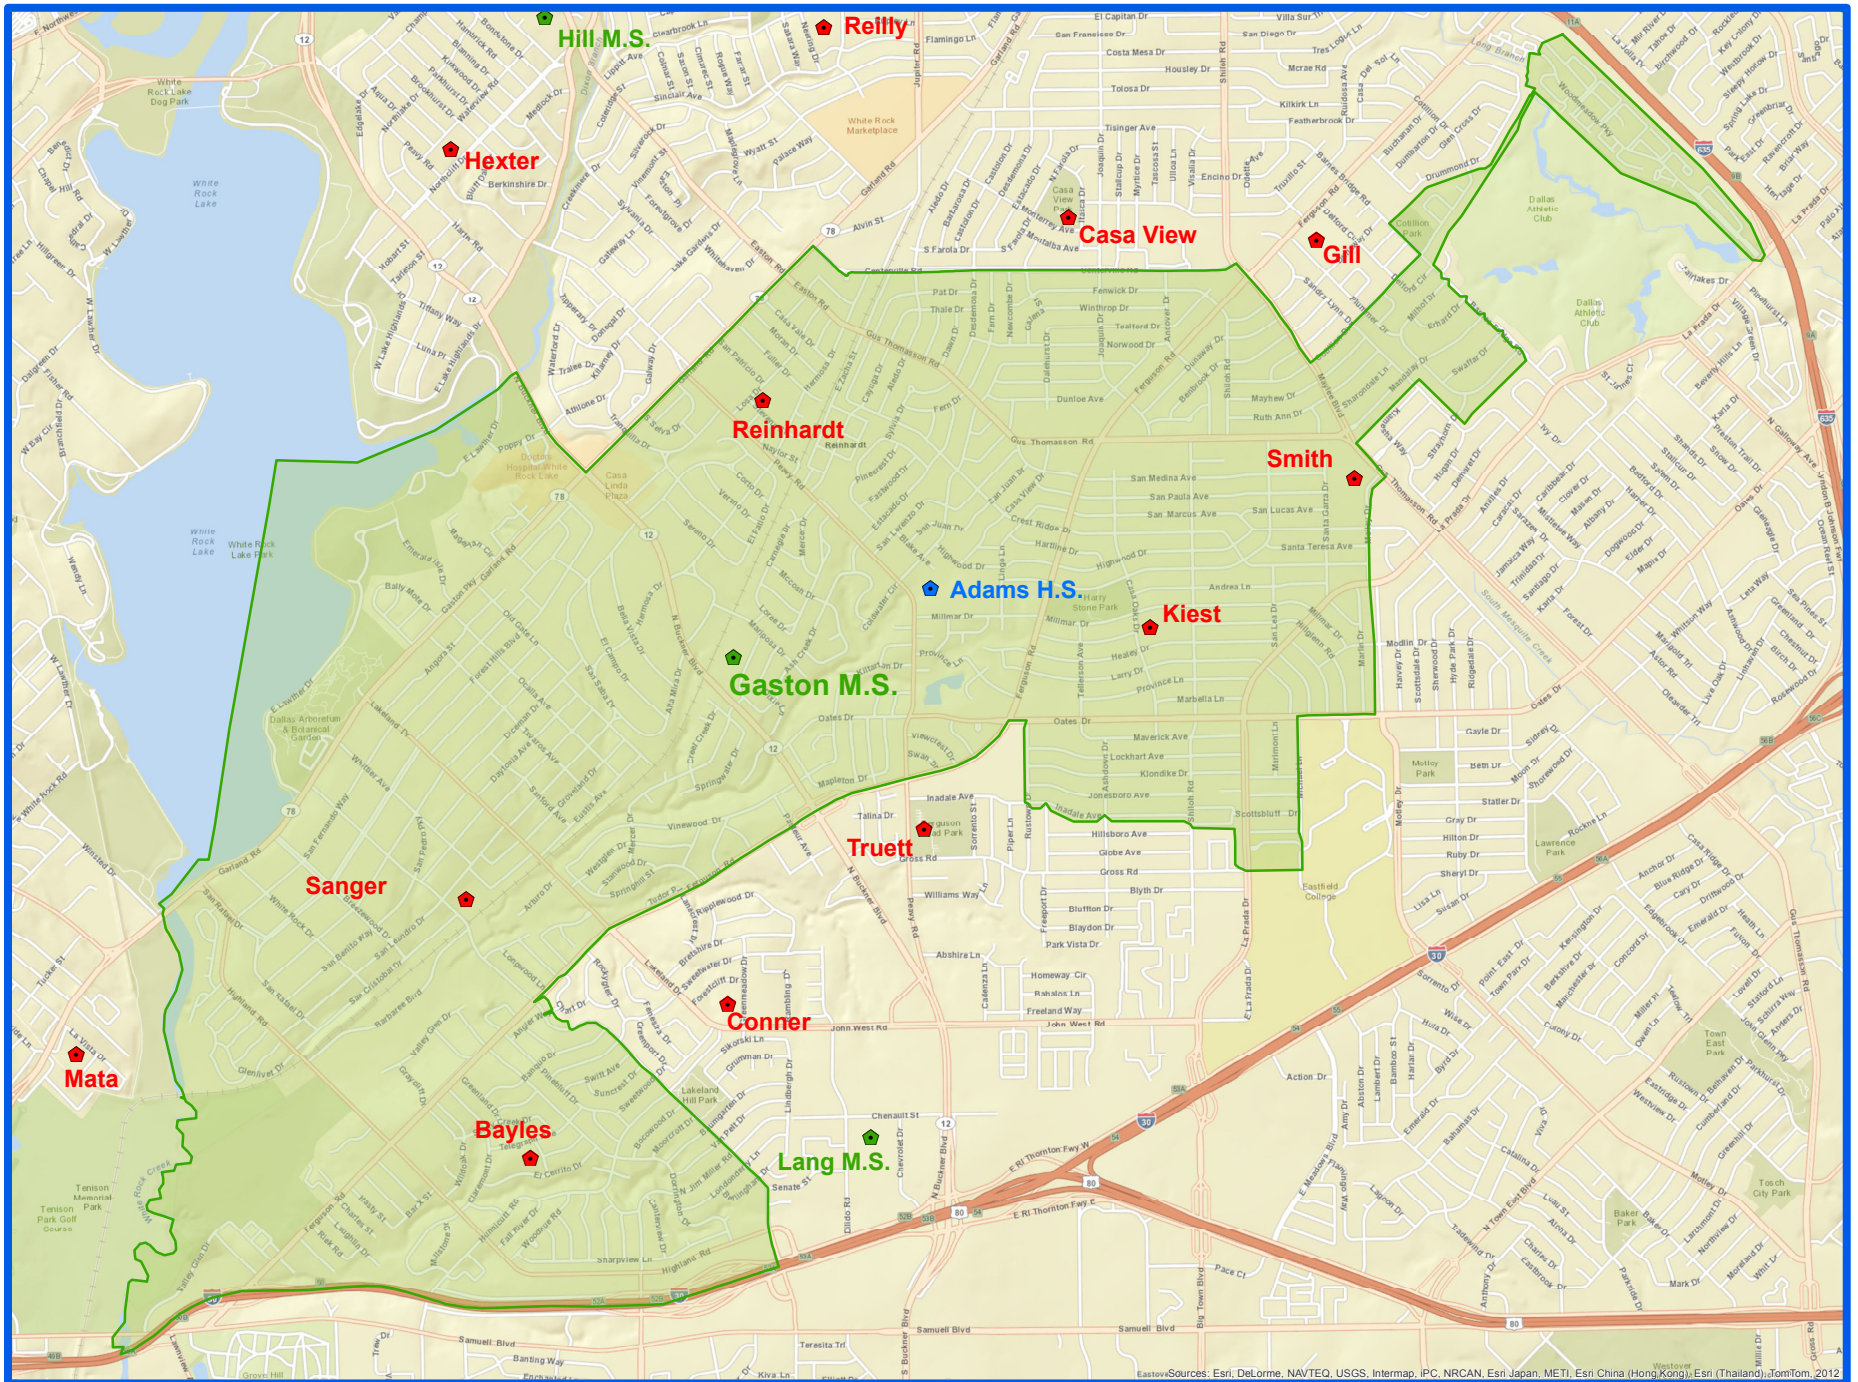

2013-14
W. H. Gaston Middle Attendance Zone
Grades 6-8

Outer boundary of zones may include students living on both sides of the street.