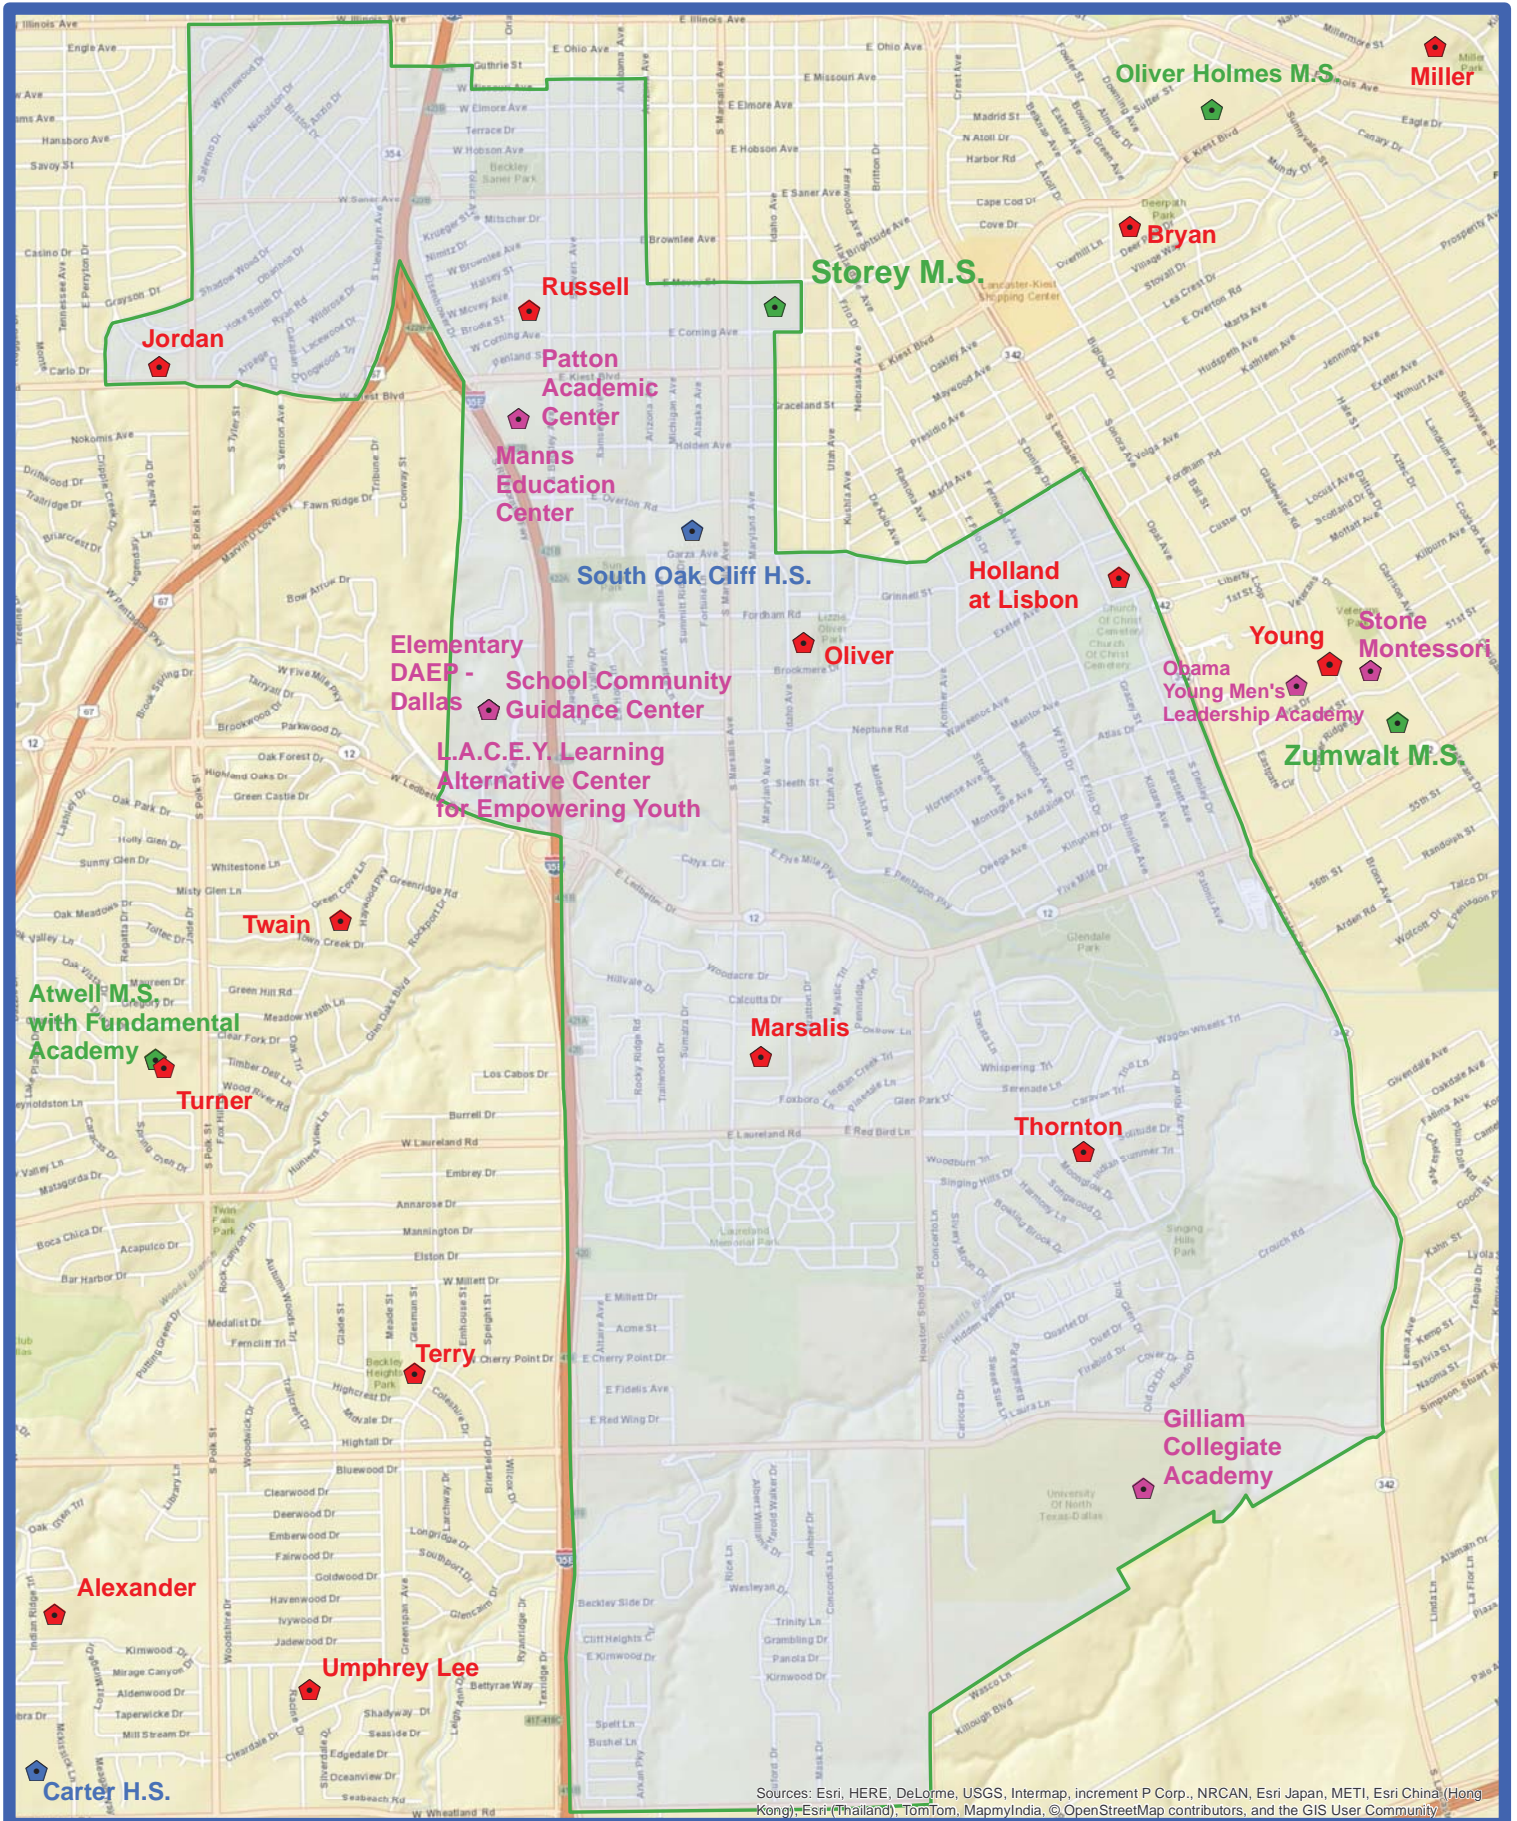

**2014-15
Boude Storey Middle Attendance Zone
Grades 6-8**

Sources: Esri, HERE, DeLorme, USGS, Intermap, increment P Corp., NRCAN, Esri Japan, METI, Esri China (Hong Kong), Esri (Thailand), TomTom, MapmyIndia, © OpenStreetMap contributors, and the GIS User Community

Outer boundary of zones may include students living on both sides of the street.