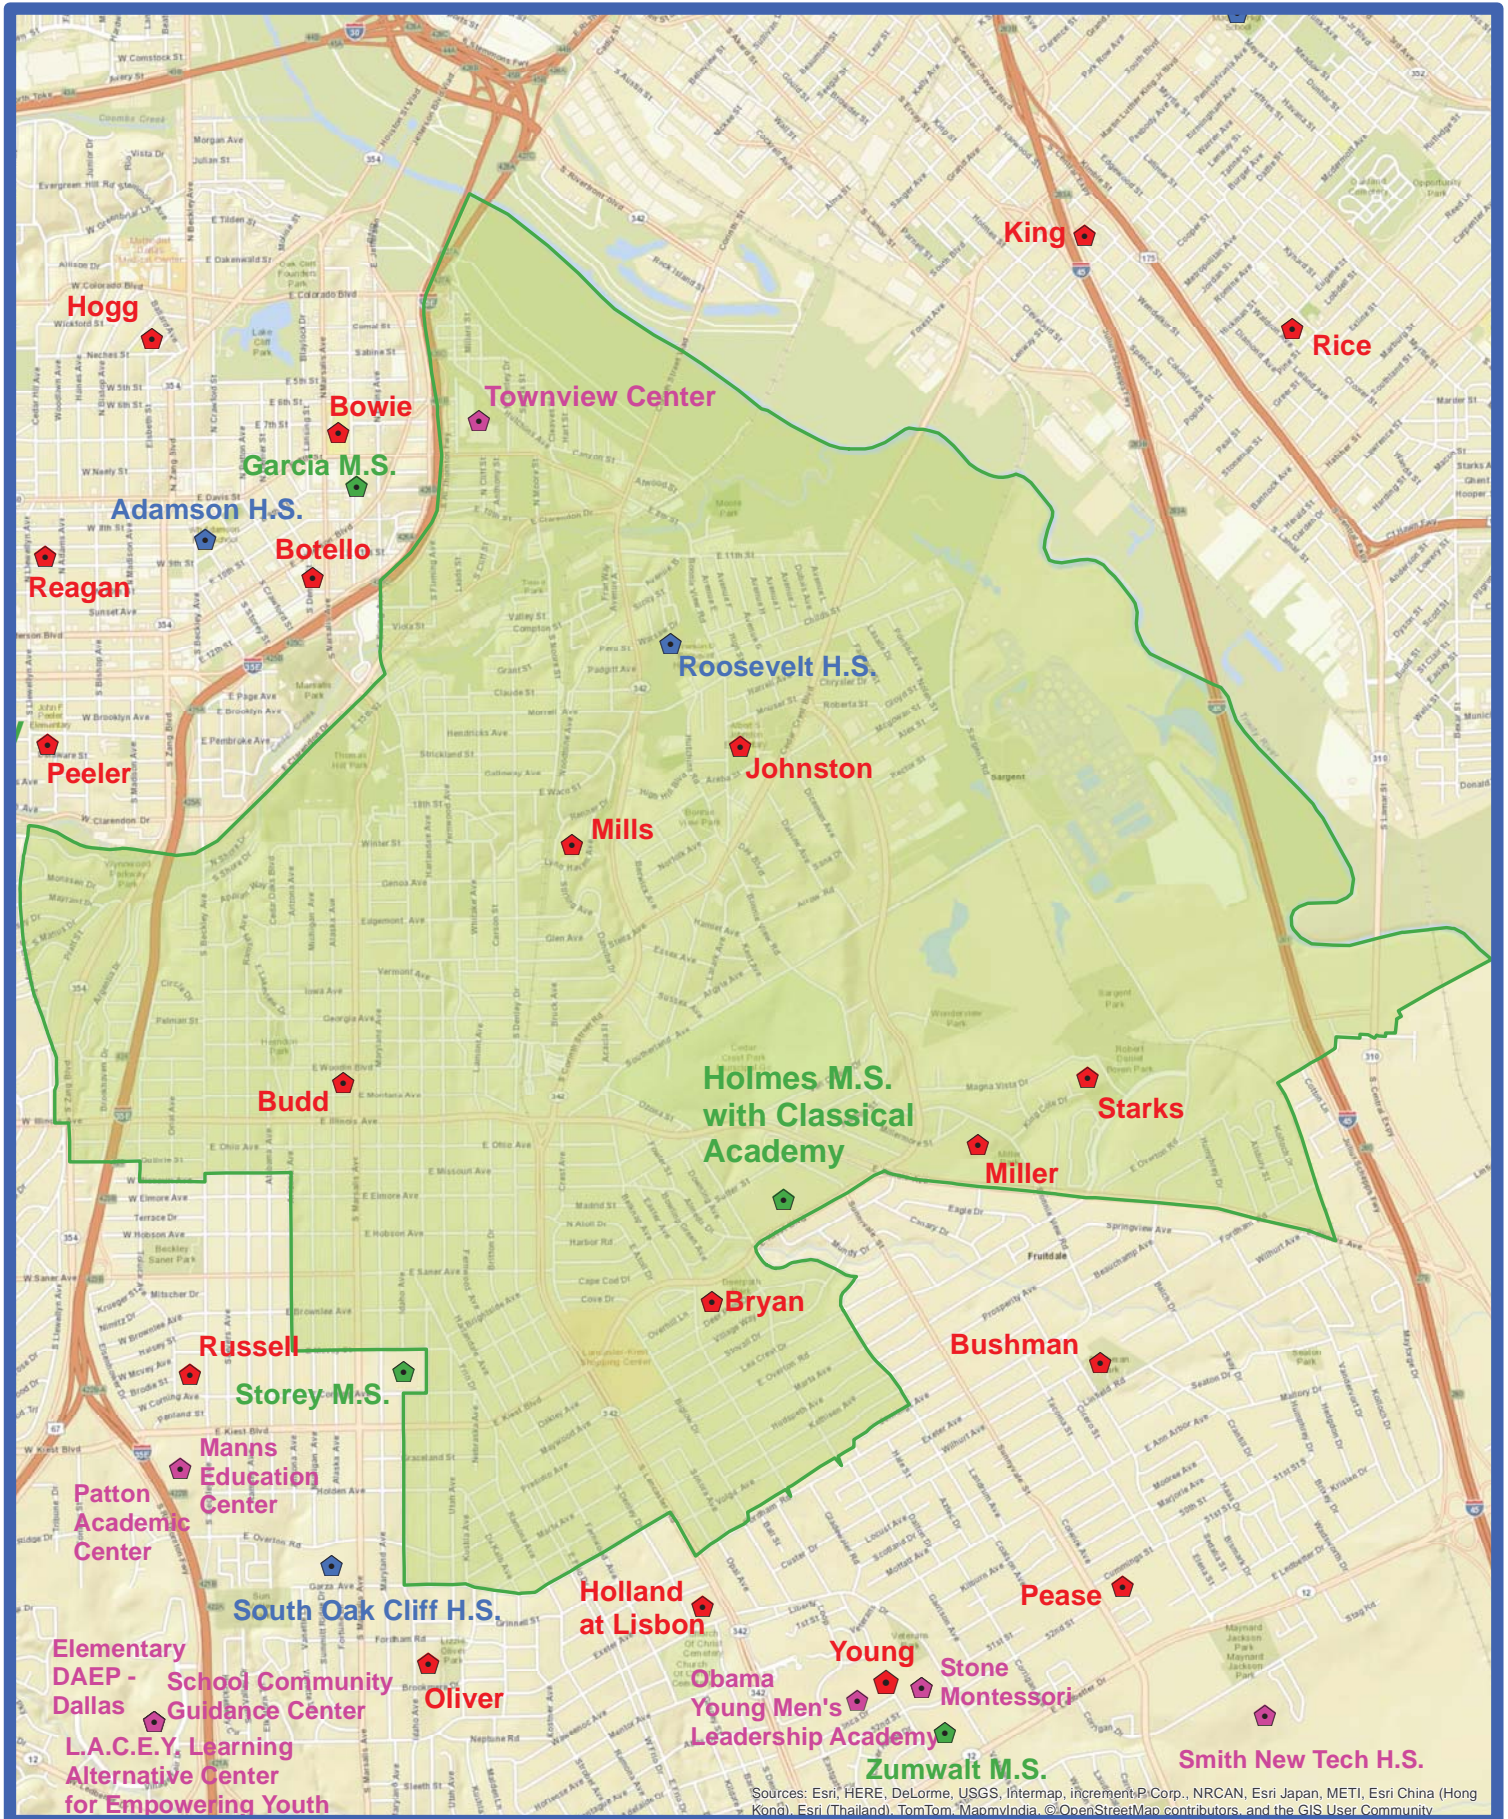

**2014-15
Oliver Wendell Holmes Middle School and Classical Academy Attendance Zone
Grades 6-8**

Sources: Esri, HERE, DeLorme, USGS, Intermap, Increment P Corp., NRCAN, Esri Japan, METI, Esri China (Hong Kong), Esri (Thailand), TomTom, Mapbox, and the GIS User Community

Outer boundary of zones may include students living on both sides of the street.