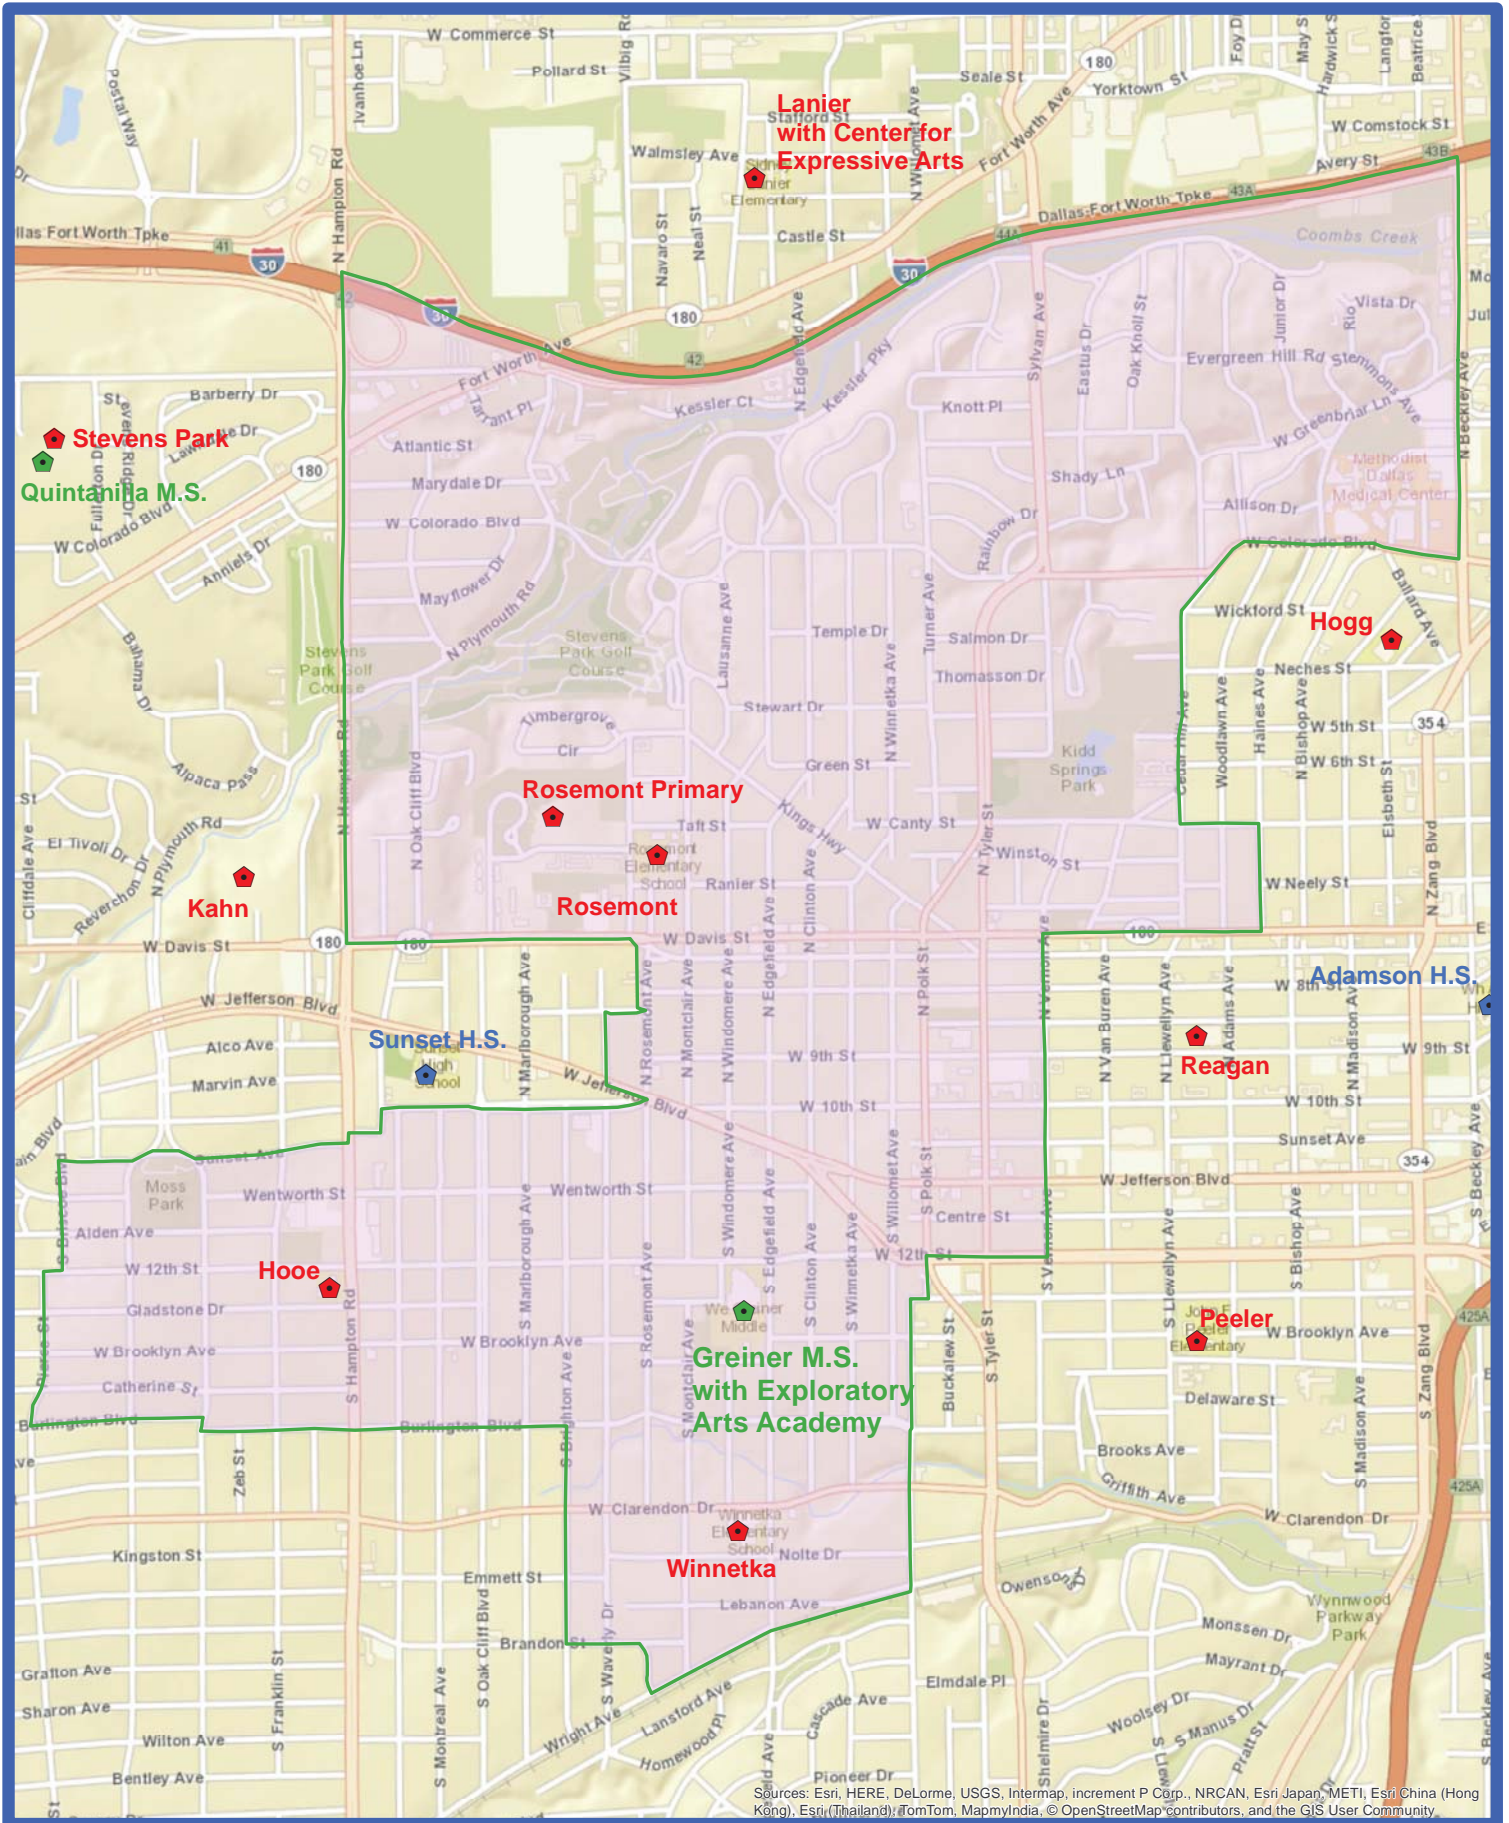

**2014-15
W. E. Greiner Exploratory Arts Academy Attendance Zone
Grades 6-8**

Sources: Esri, HERE, DeLorme, USGS, Intermap, Incept P Corp., NRCAN, Esri Japan, METI, Esri China (Hong Kong), Esri (Thailand), TomTom, MapmyIndia, © OpenStreetMap contributors, and the GIS User Community

Outer boundary of zones may include students living on both sides of the street.