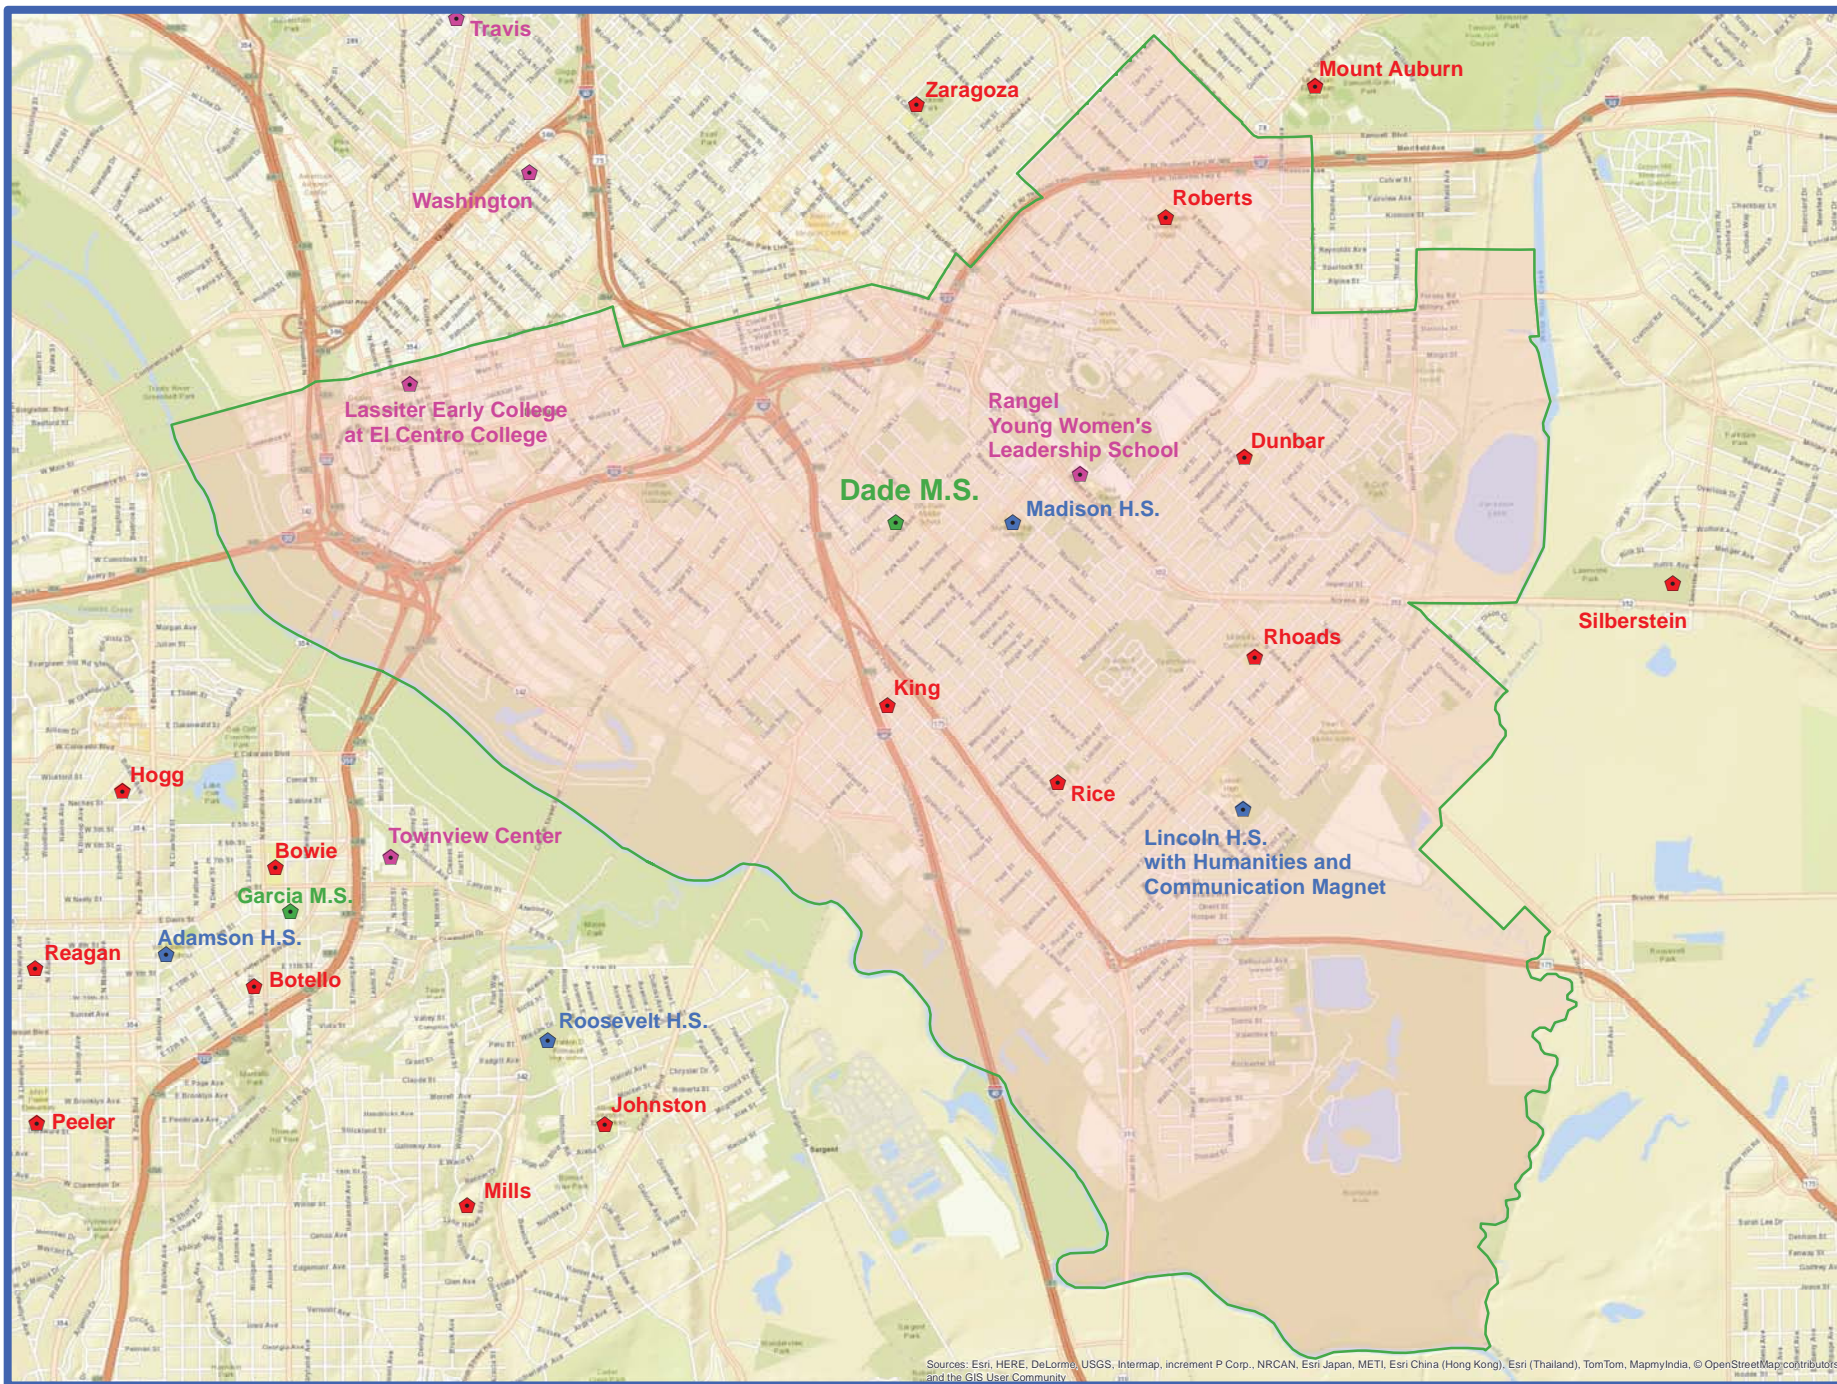

2014-15
Billy Earl Dade Middle Attendance Zone
Grades 6-8

Sources: Esri, HERE, DeLorme, USGS, Intermap, increment P Corp., NRCAN, Esri Japan, METI, Esri China (Hong Kong), Esri (Thailand), TomTom, MapmyIndia, © OpenStreetMap contributors, and the GIS User Community

Outer boundary of zones may include students living on both sides of the street.