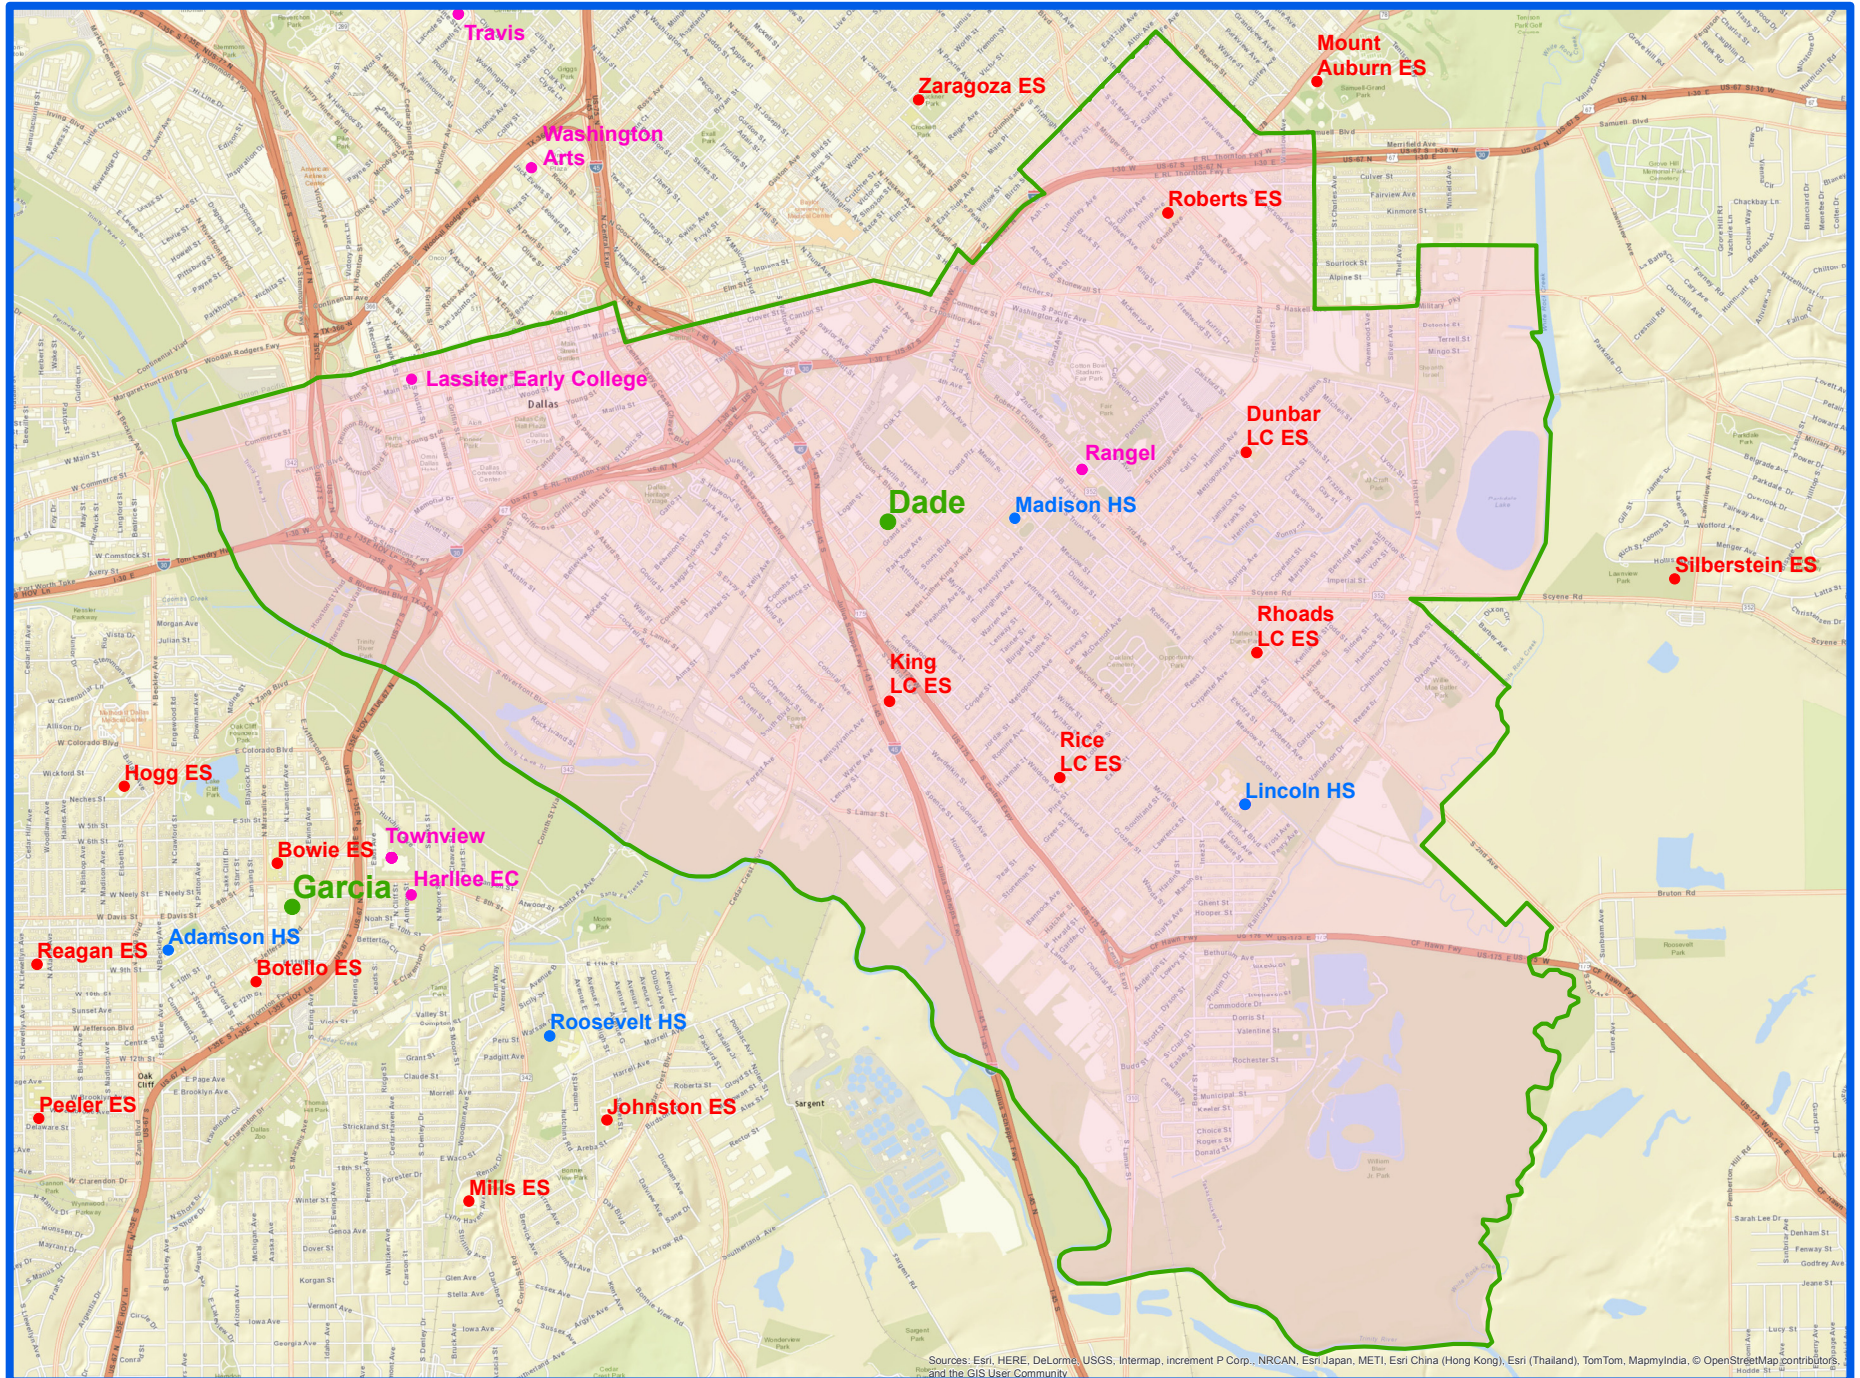

2015-16  
Billy Earl Dade Middle Attendance Zone  
Grades 6-8

Sources: Esri, HERE, DeLorme, USGS, Intermap, increment P Corp., NRCAN, Esri Japan, METI, Esri China (Hong Kong), Esri (Thailand), TomTom, MapmyIndia, © OpenStreetMap contributors, and the GIS User Community.

Outer boundary of zones may include students living on both sides of the street.