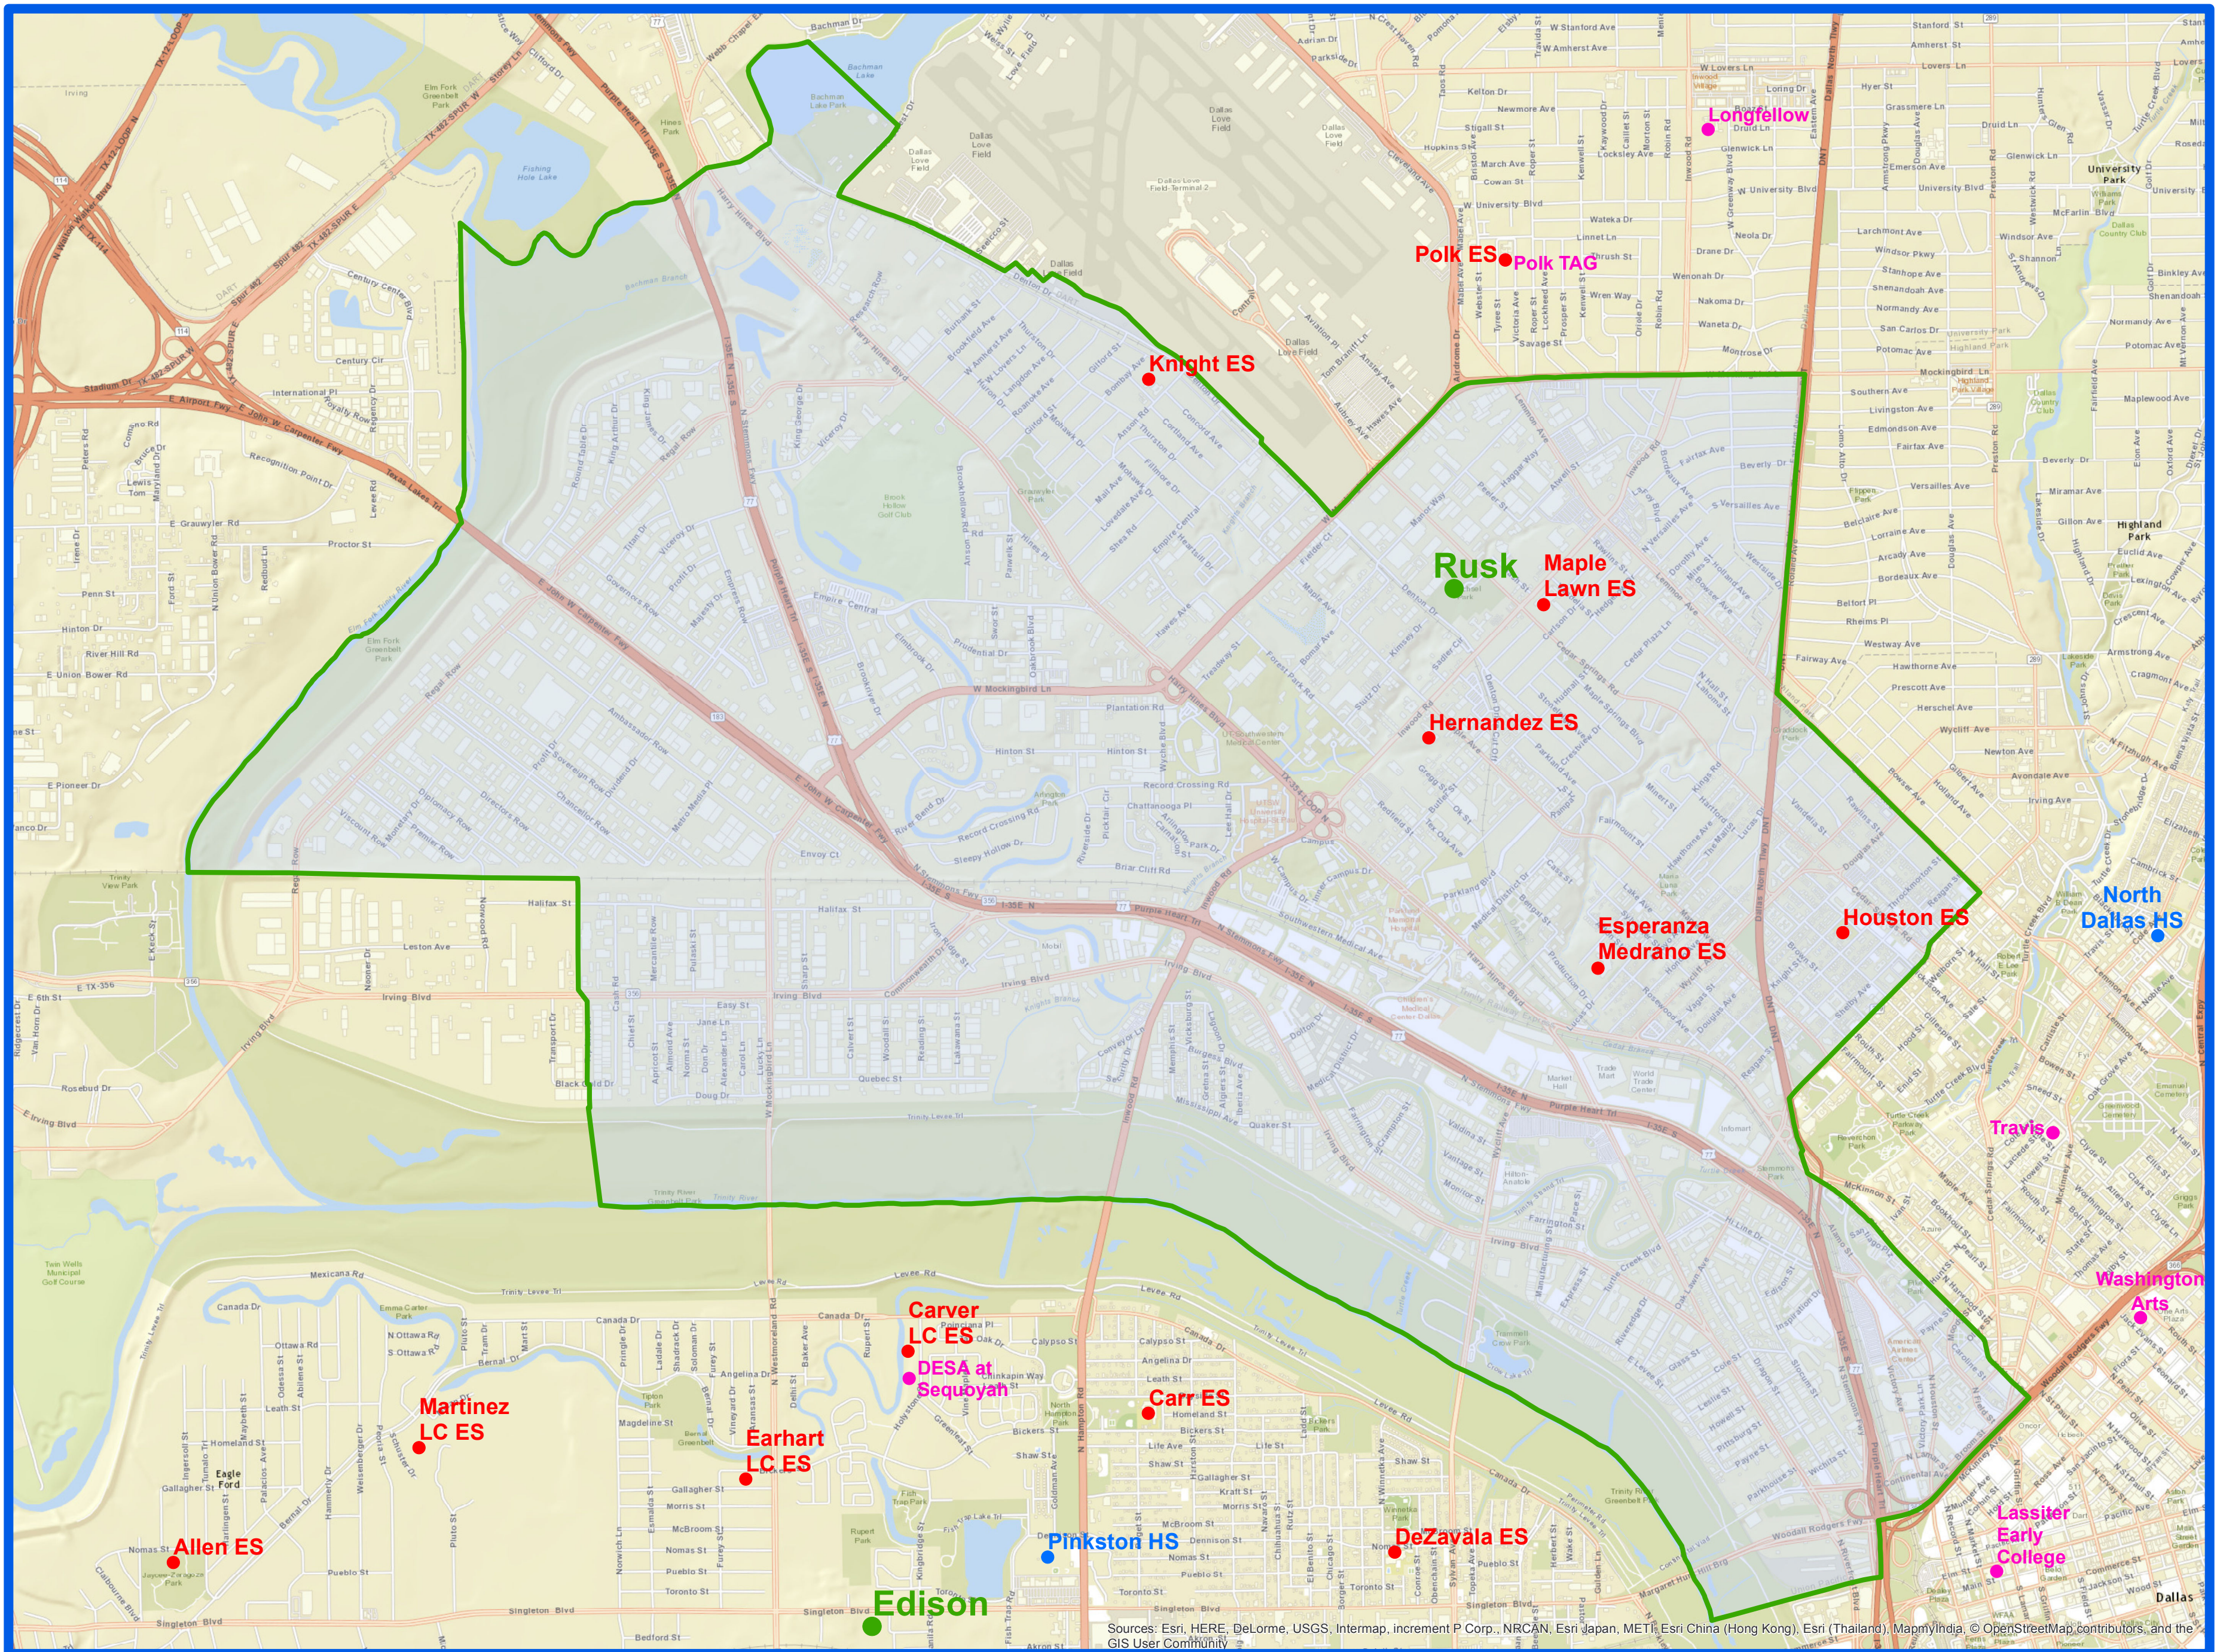

2016-17  
Thomas J. Rusk Middle Attendance Zone  
Grades 6-8

Outer boundary of zones may include students living on both sides of the street.