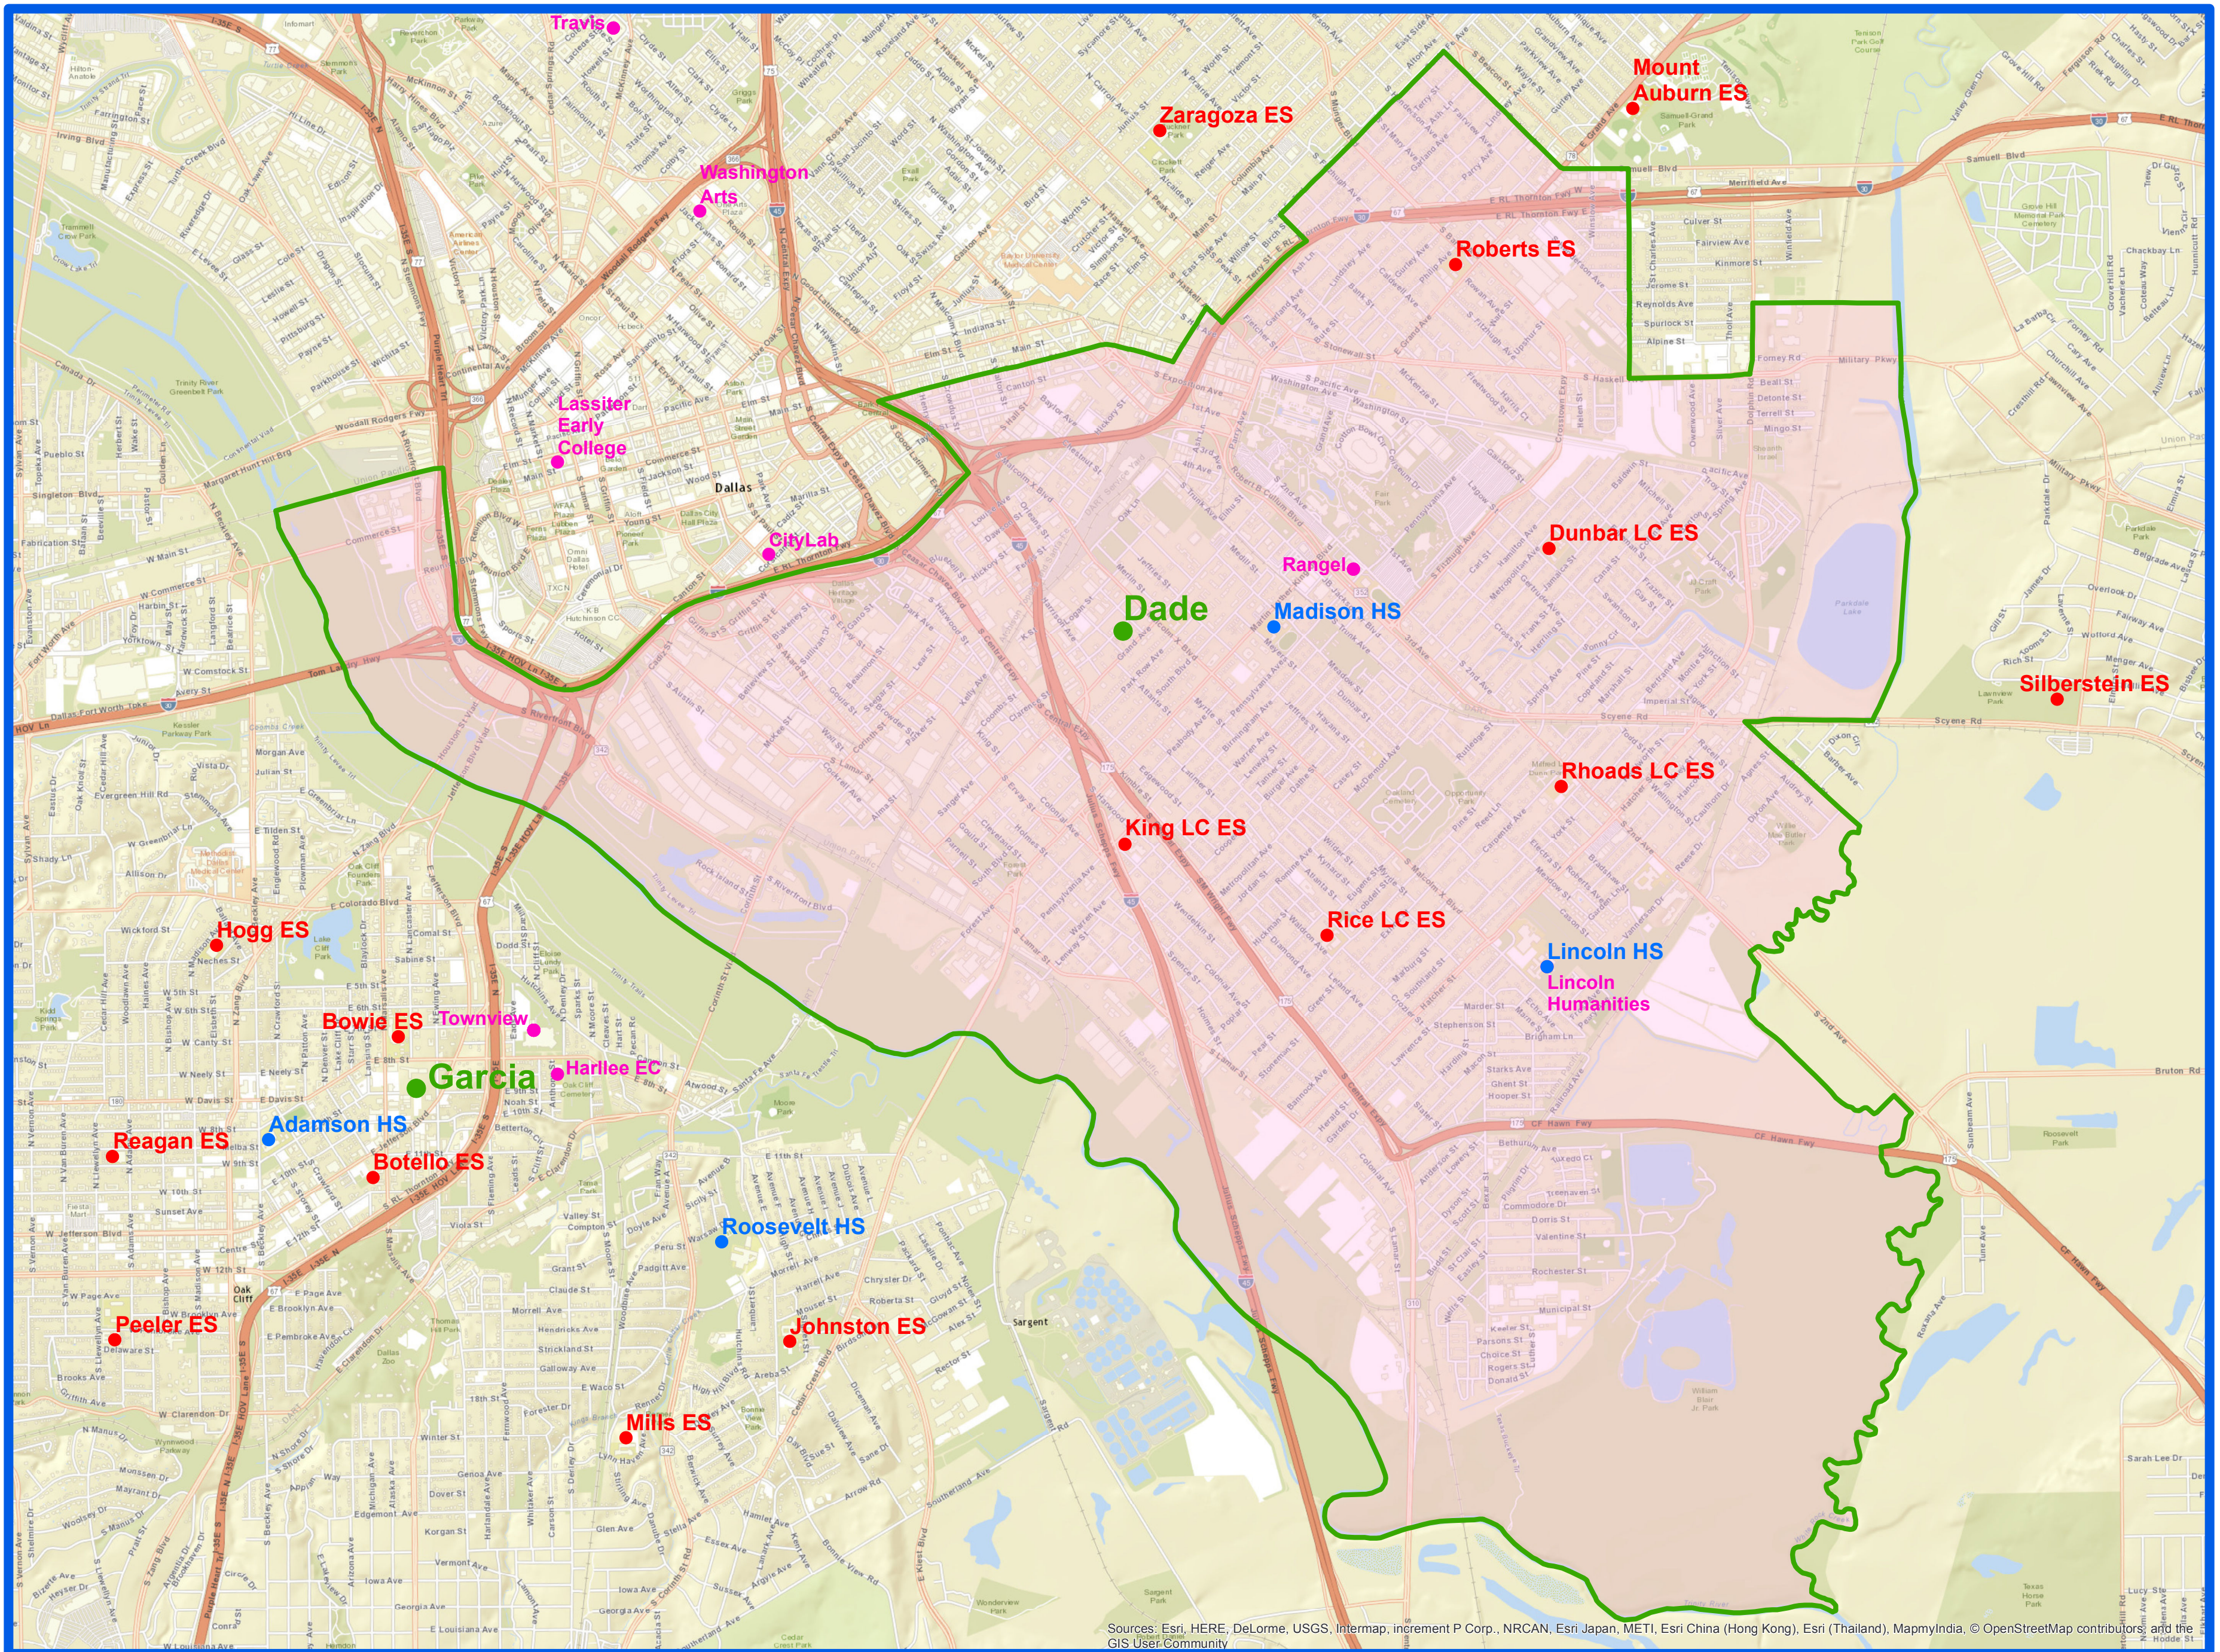

2017-18
Billy Earl Dade Middle Attendance Zone
Grades 6-8

Sources: Esri, HERE, DeLorme, USGS, Intermap, increment P Corp., NRCAN, Esri Japan, METI, Esri China (Hong Kong), Esri (Thailand), MapmyIndia, © OpenStreetMap contributors, and the GIS User Community

Outer boundary of HS zones may include students living on both sides of the street.