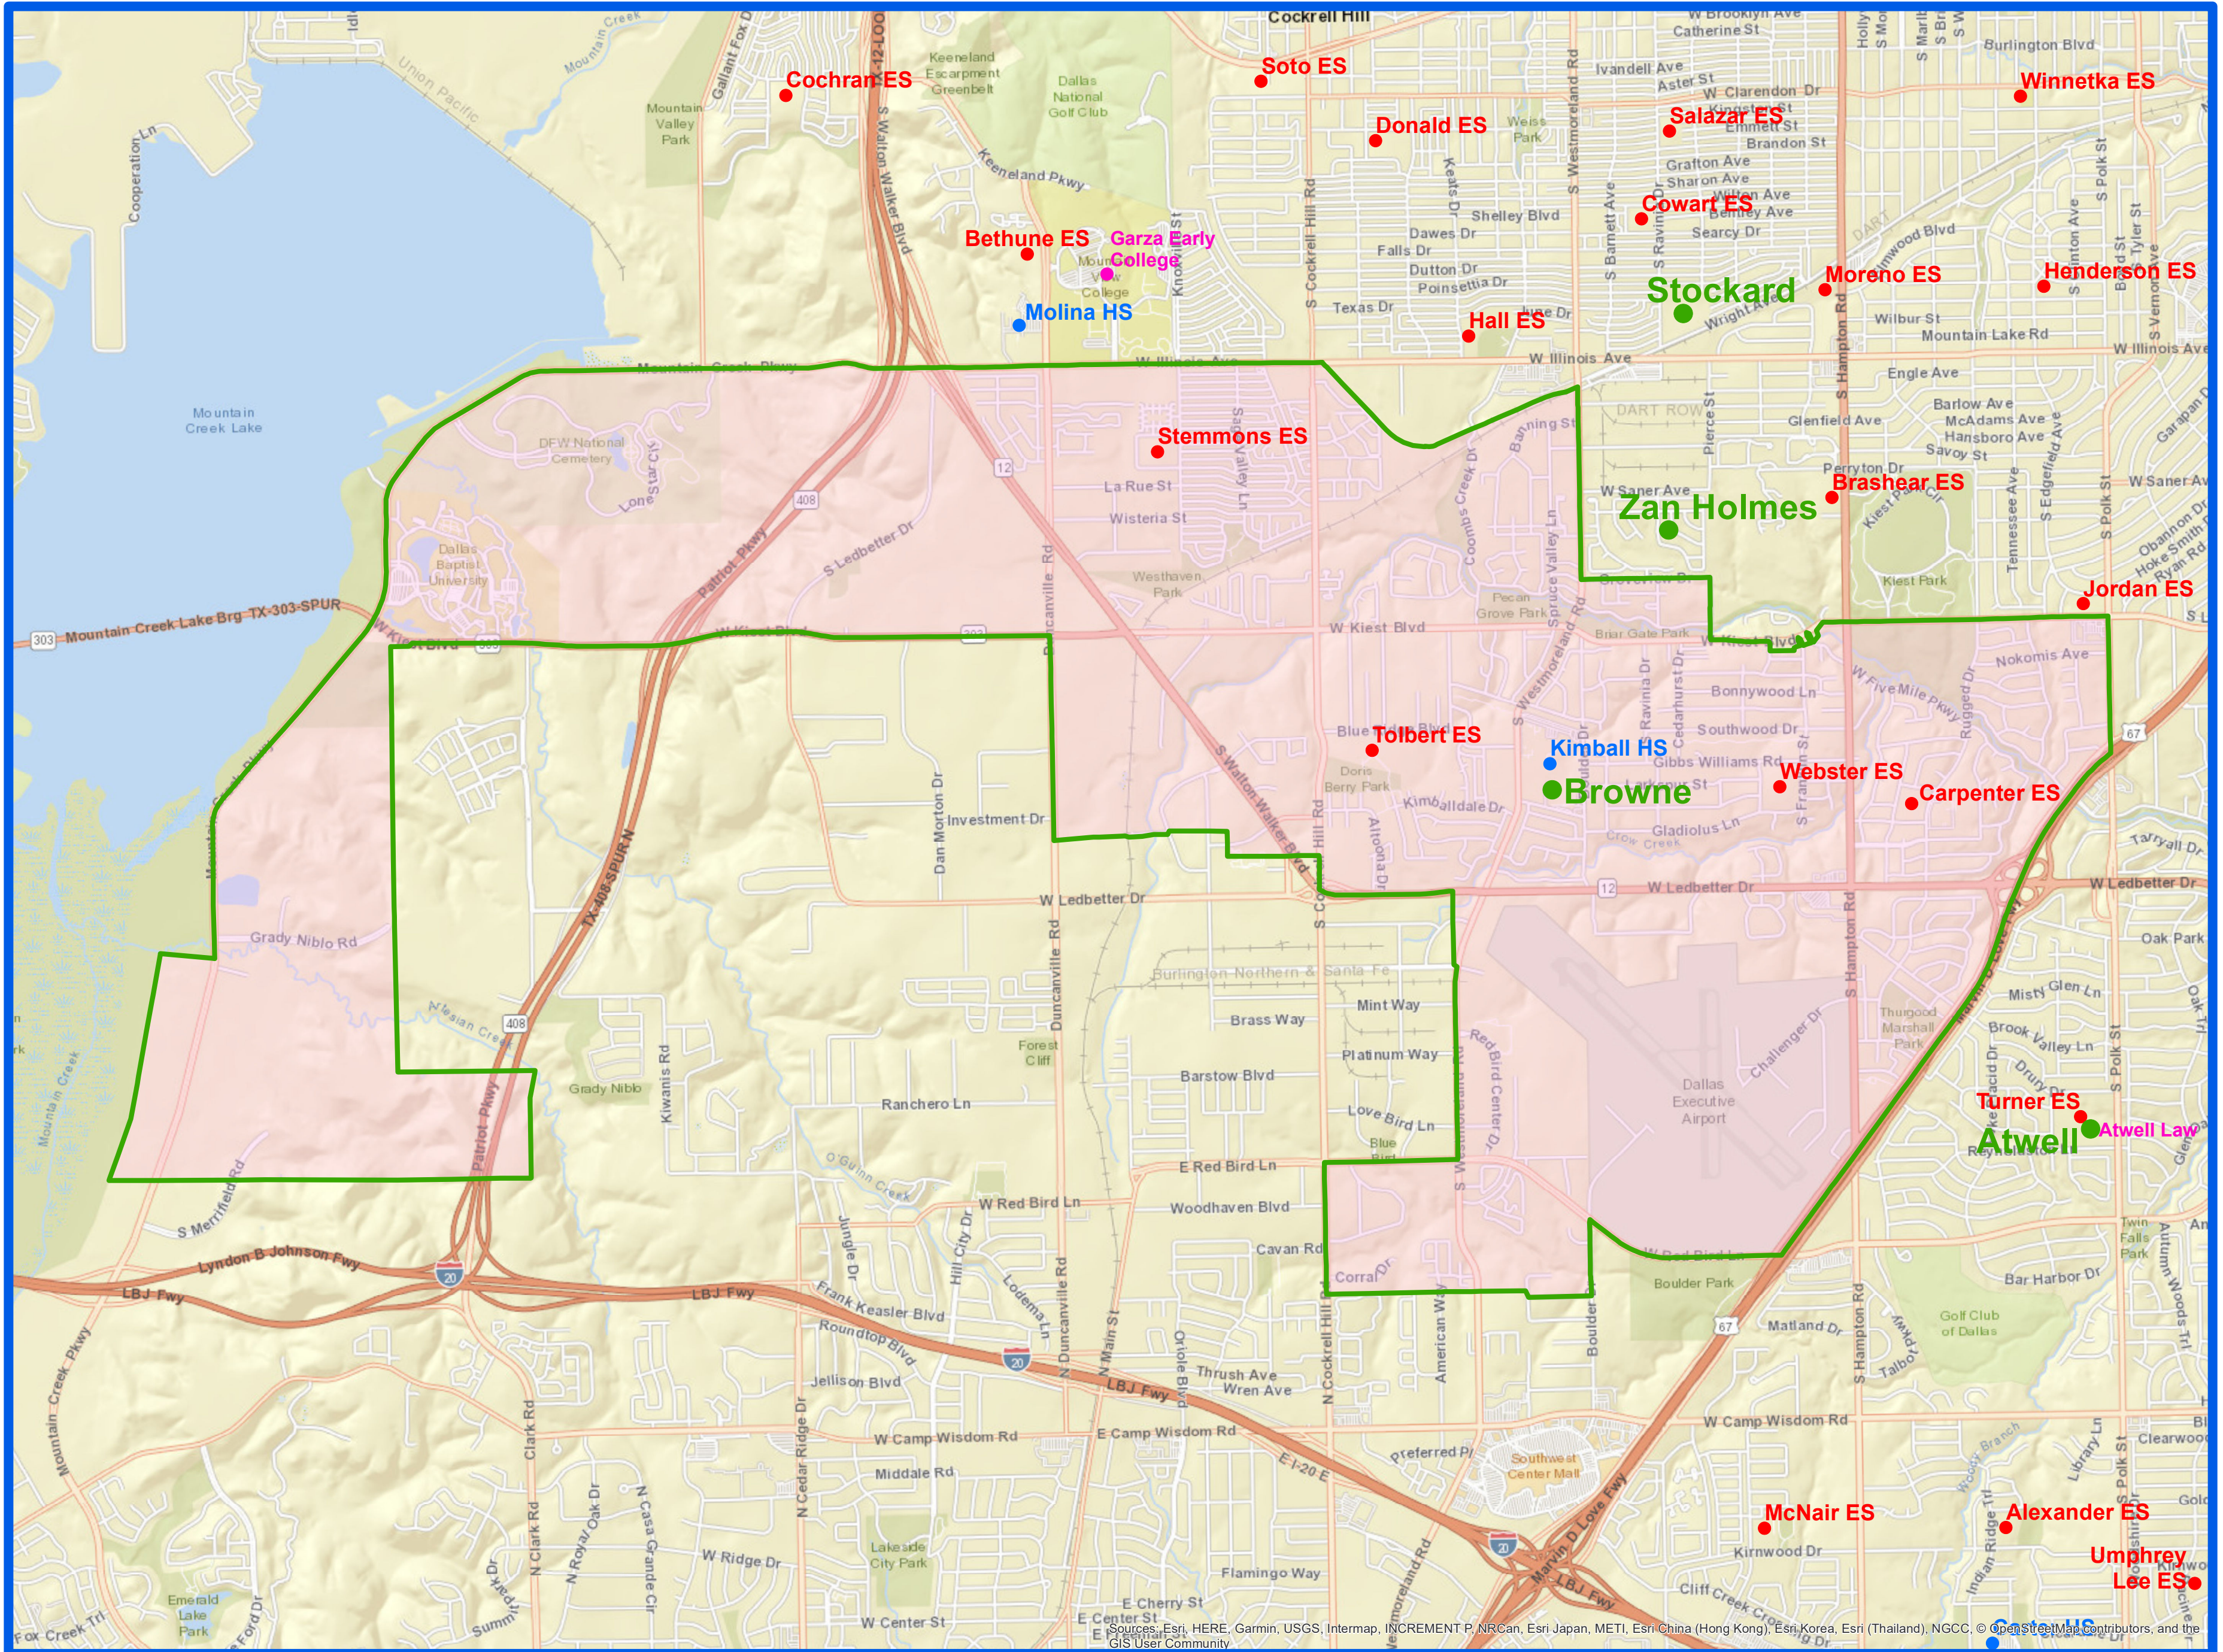

2018-19
T. W. Browne Middle Attendance Zone
Grades 6-8

Outer boundary of zones may include students living on both sides of the street.