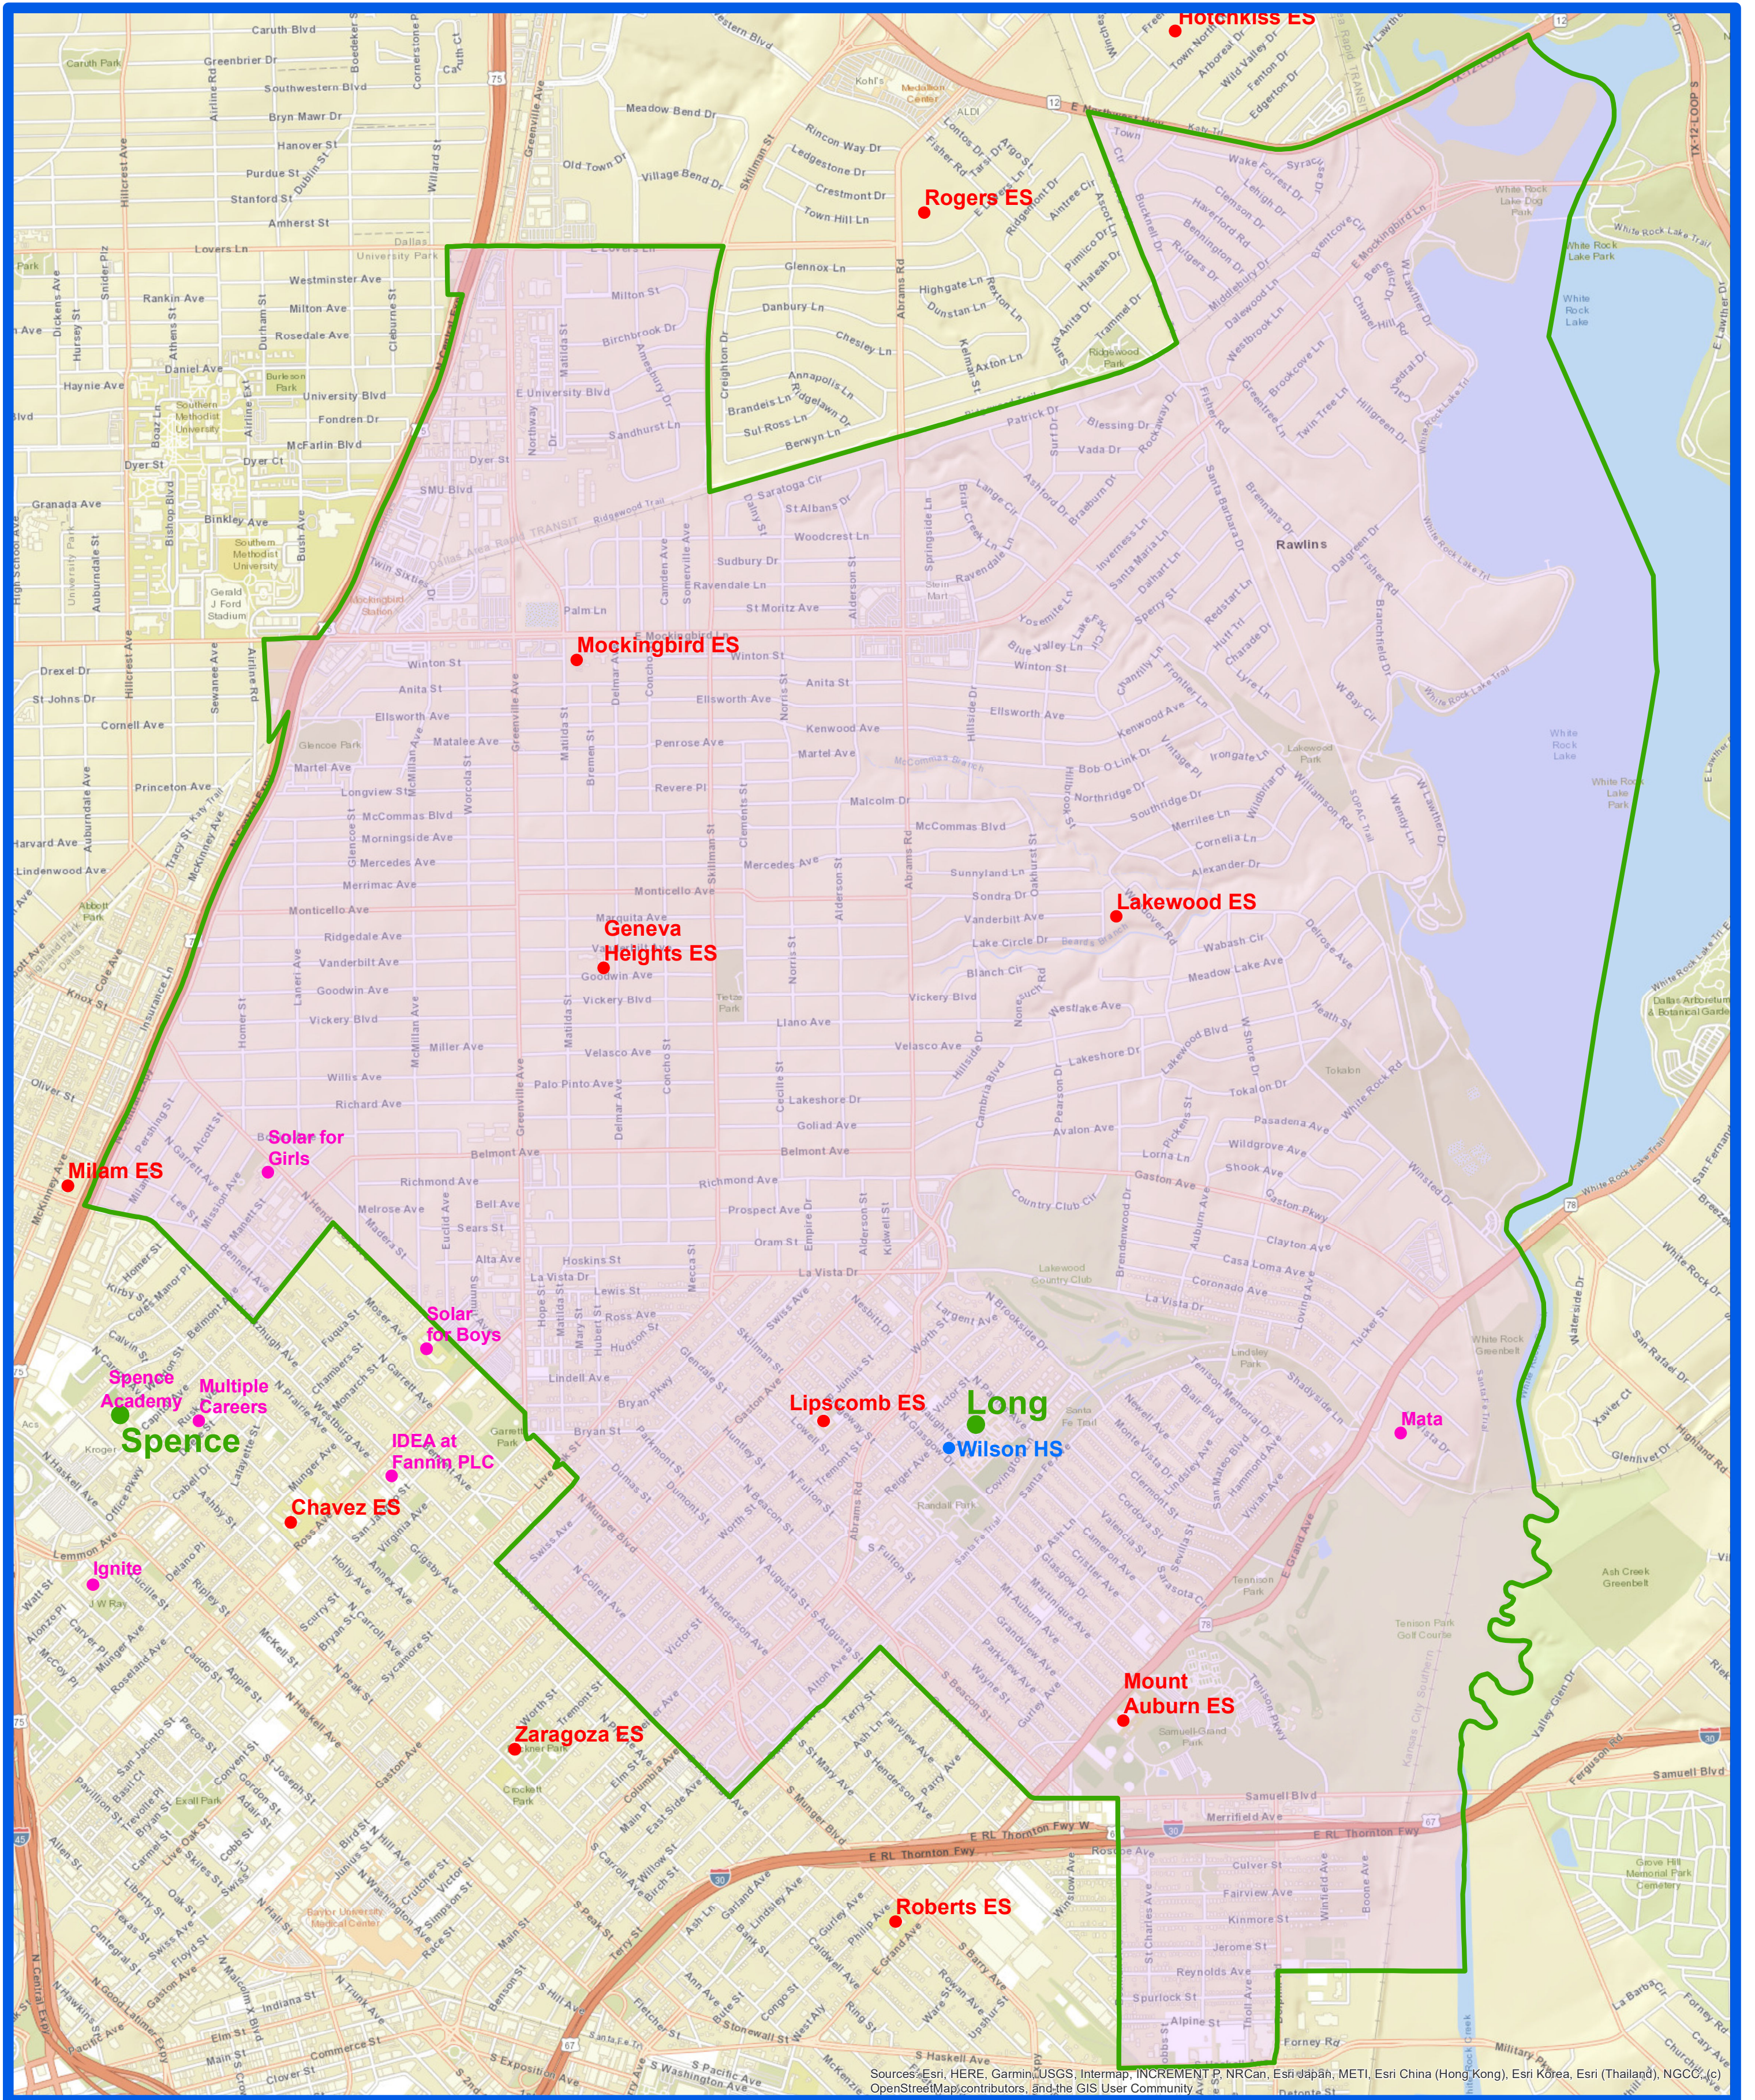

2019-20
J. L. Long Middle Attendance Zone
Grades 6-8

Outer boundary of zones may include students living on both sides of the street.