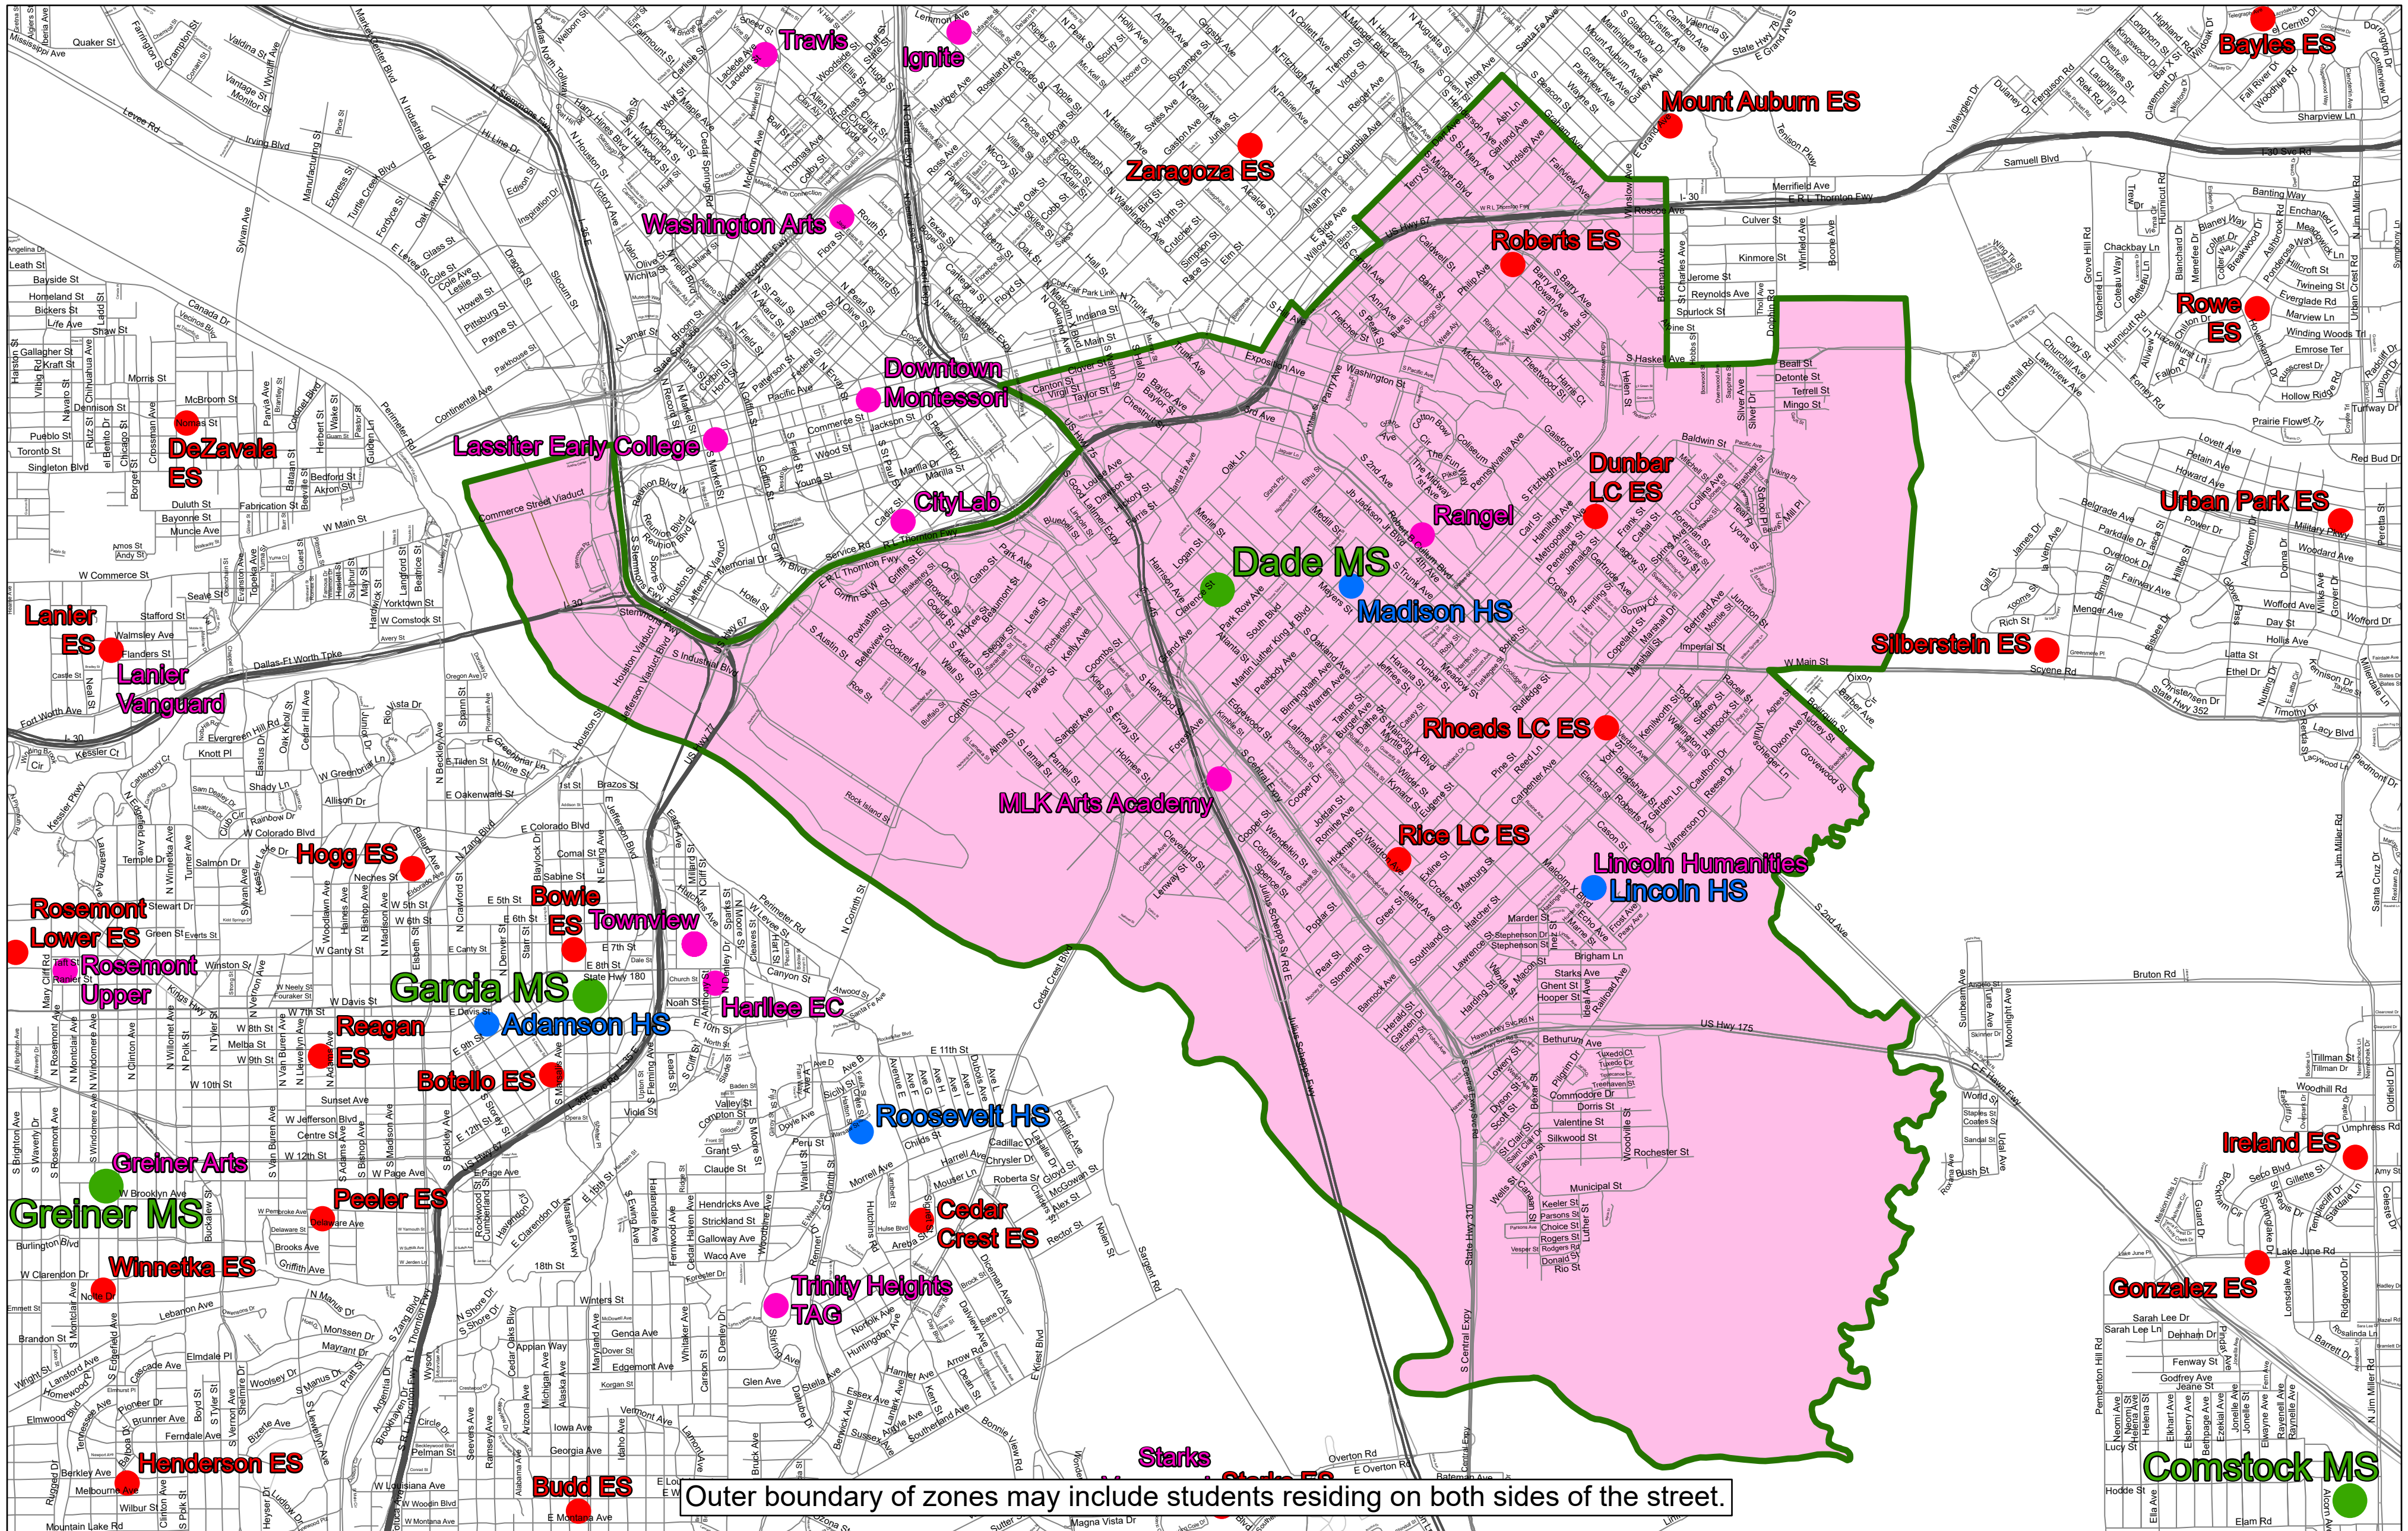

2020-2021 | Attendance Zone
Billy Earl Dade Middle School
 Grades 6-8

Outer boundary of zones may include students residing on both sides of the street.

Chief of Staff
 Department of GIS and Demographic Analysis
 Date Created: 6/4/2020