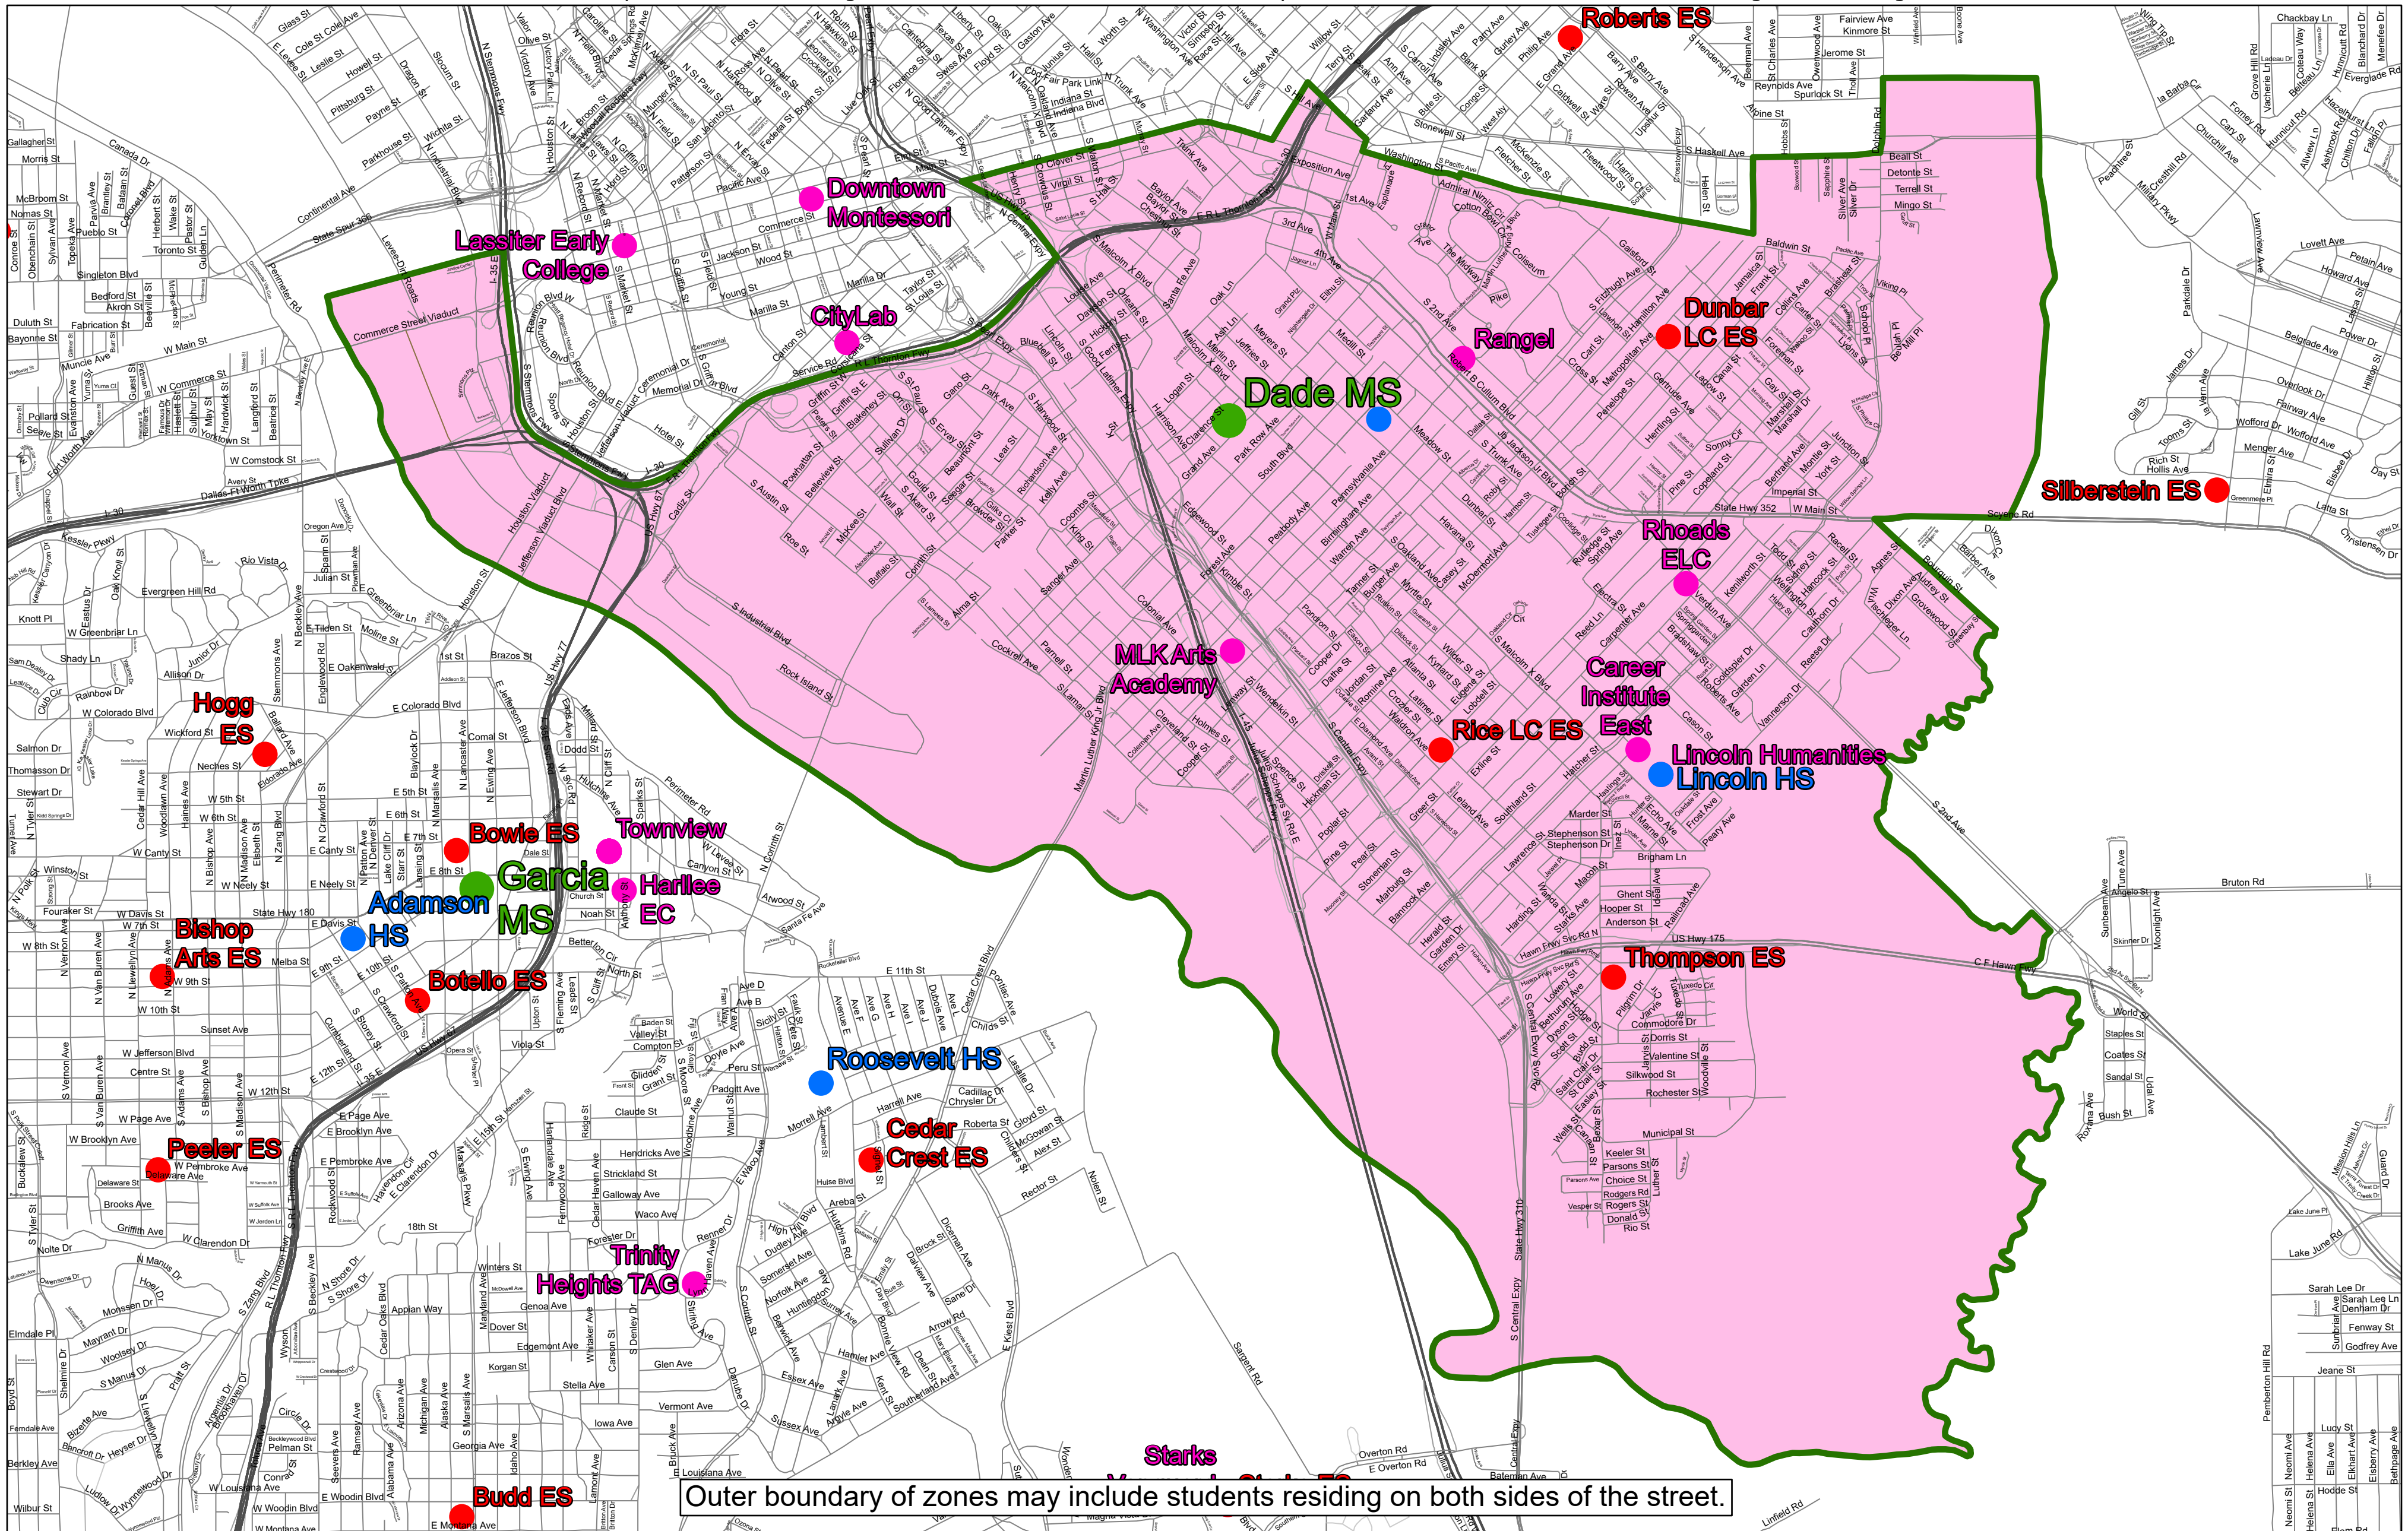

2023-2024 | Attendance Zone

Billy Earl Dade Middle School

Grades 6-8

Attendance Option: Students residing in the Roberts attendance zone have the option to attend Dade M.S. and Madison H.S. for grades 6 through 12.

Outer boundary of zones may include students residing on both sides of the street.

Usage Disclaimer

The GIS and Demographic Analysis department provides the data within this map document for informational purposes. The information included is not guaranteed and is intended for reference only. If you find a data item is in need of correction, please contact the GIS and Demographic Analysis department at (972) 925-3493.