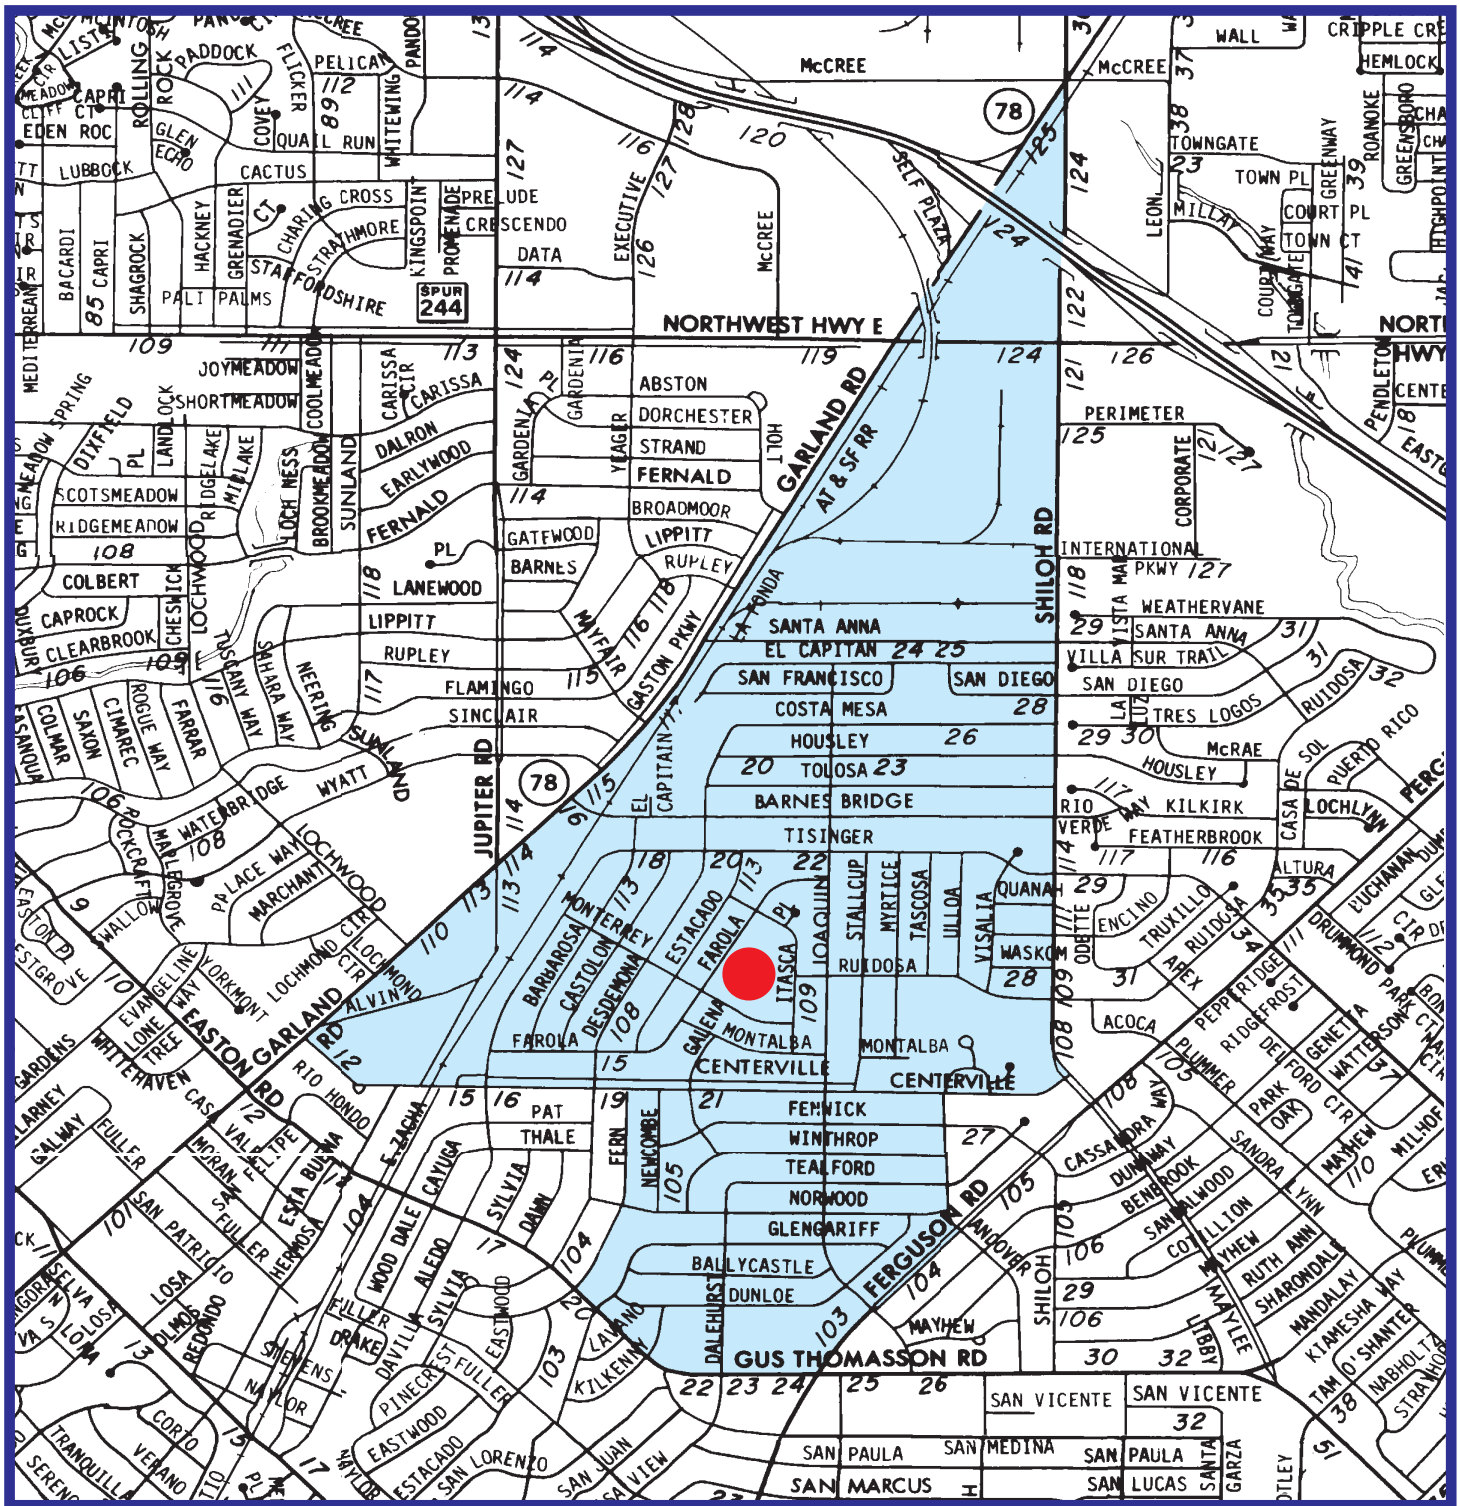

Fall 2006 Casa View Elementary (PK-6) Attendance Zone

Outer boundary of zone may include students living on both sides of the street.