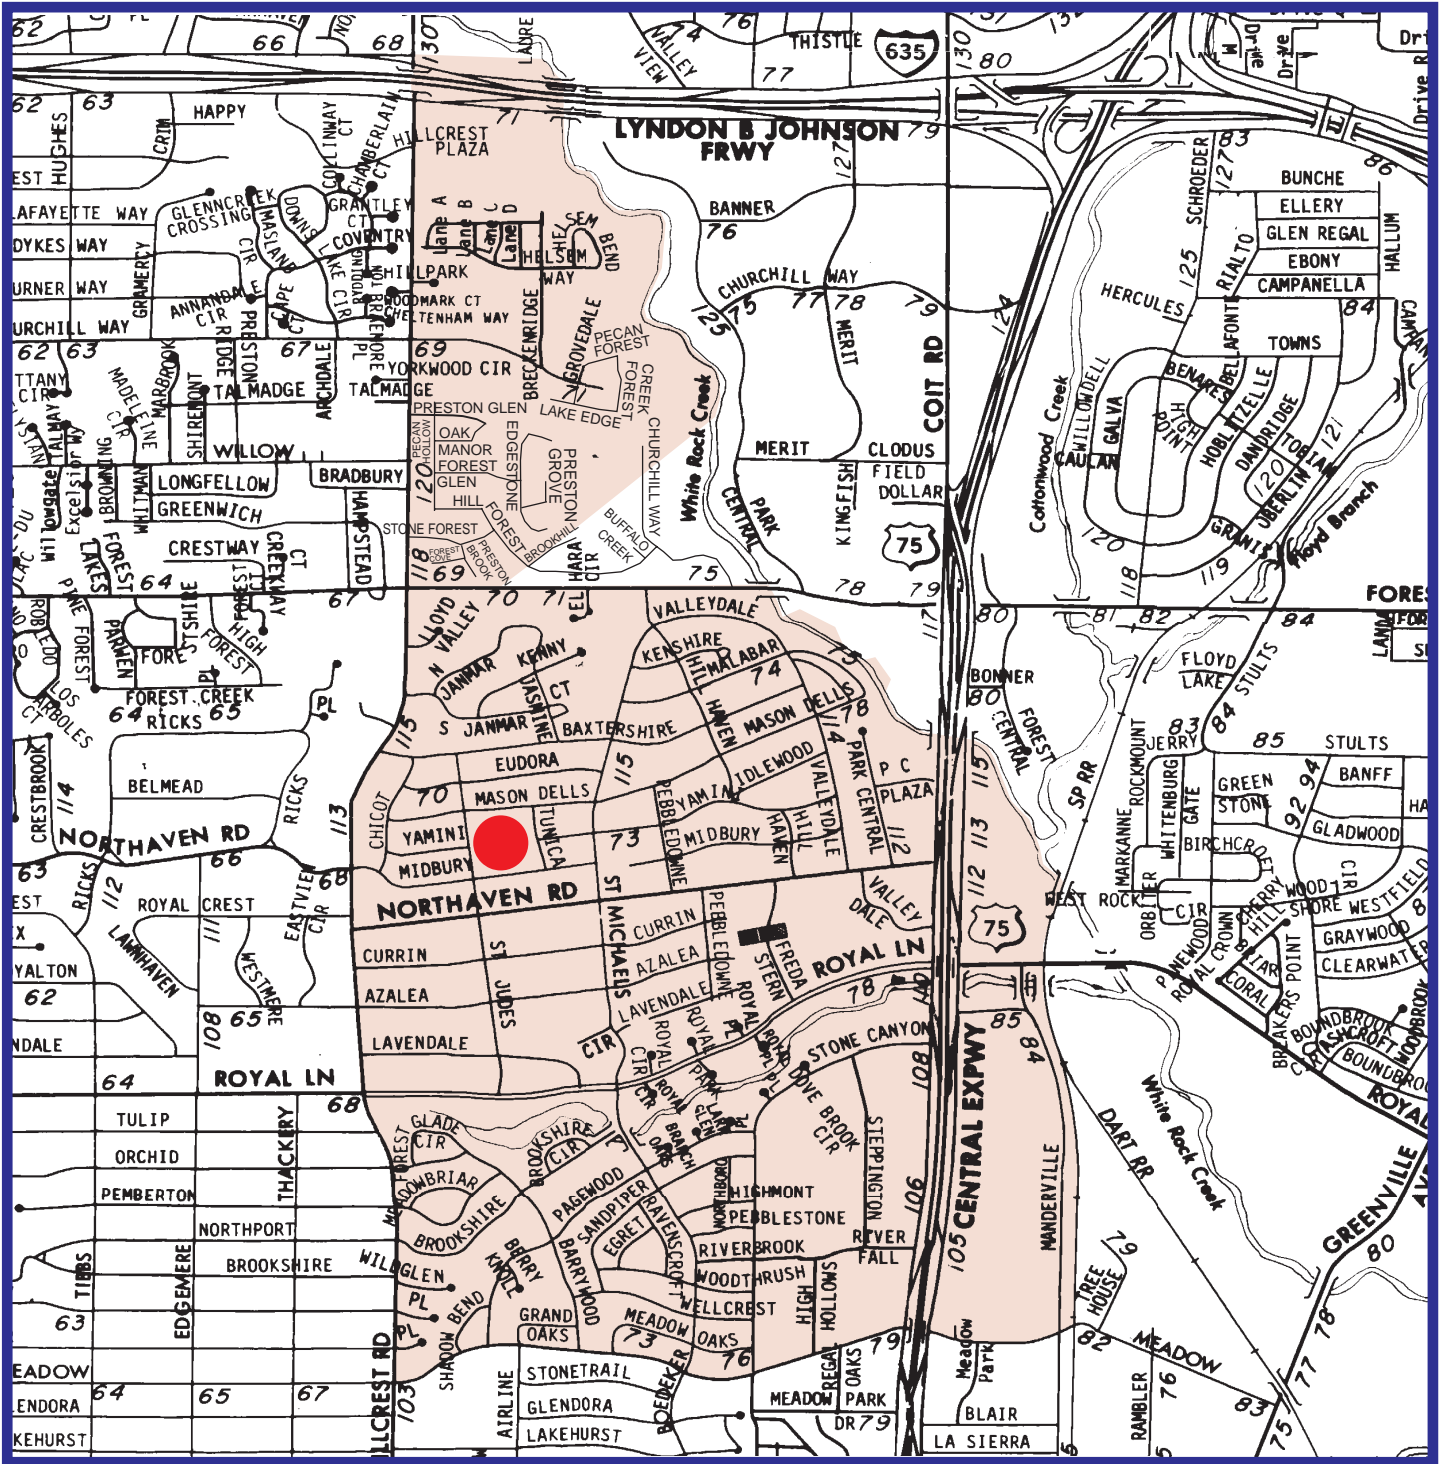

Fall 2007  
Arthur Kramer Elementary Attendance Zone  
Grades PK-5

Outer boundary of zone may or may not include students living on both sides of the street.