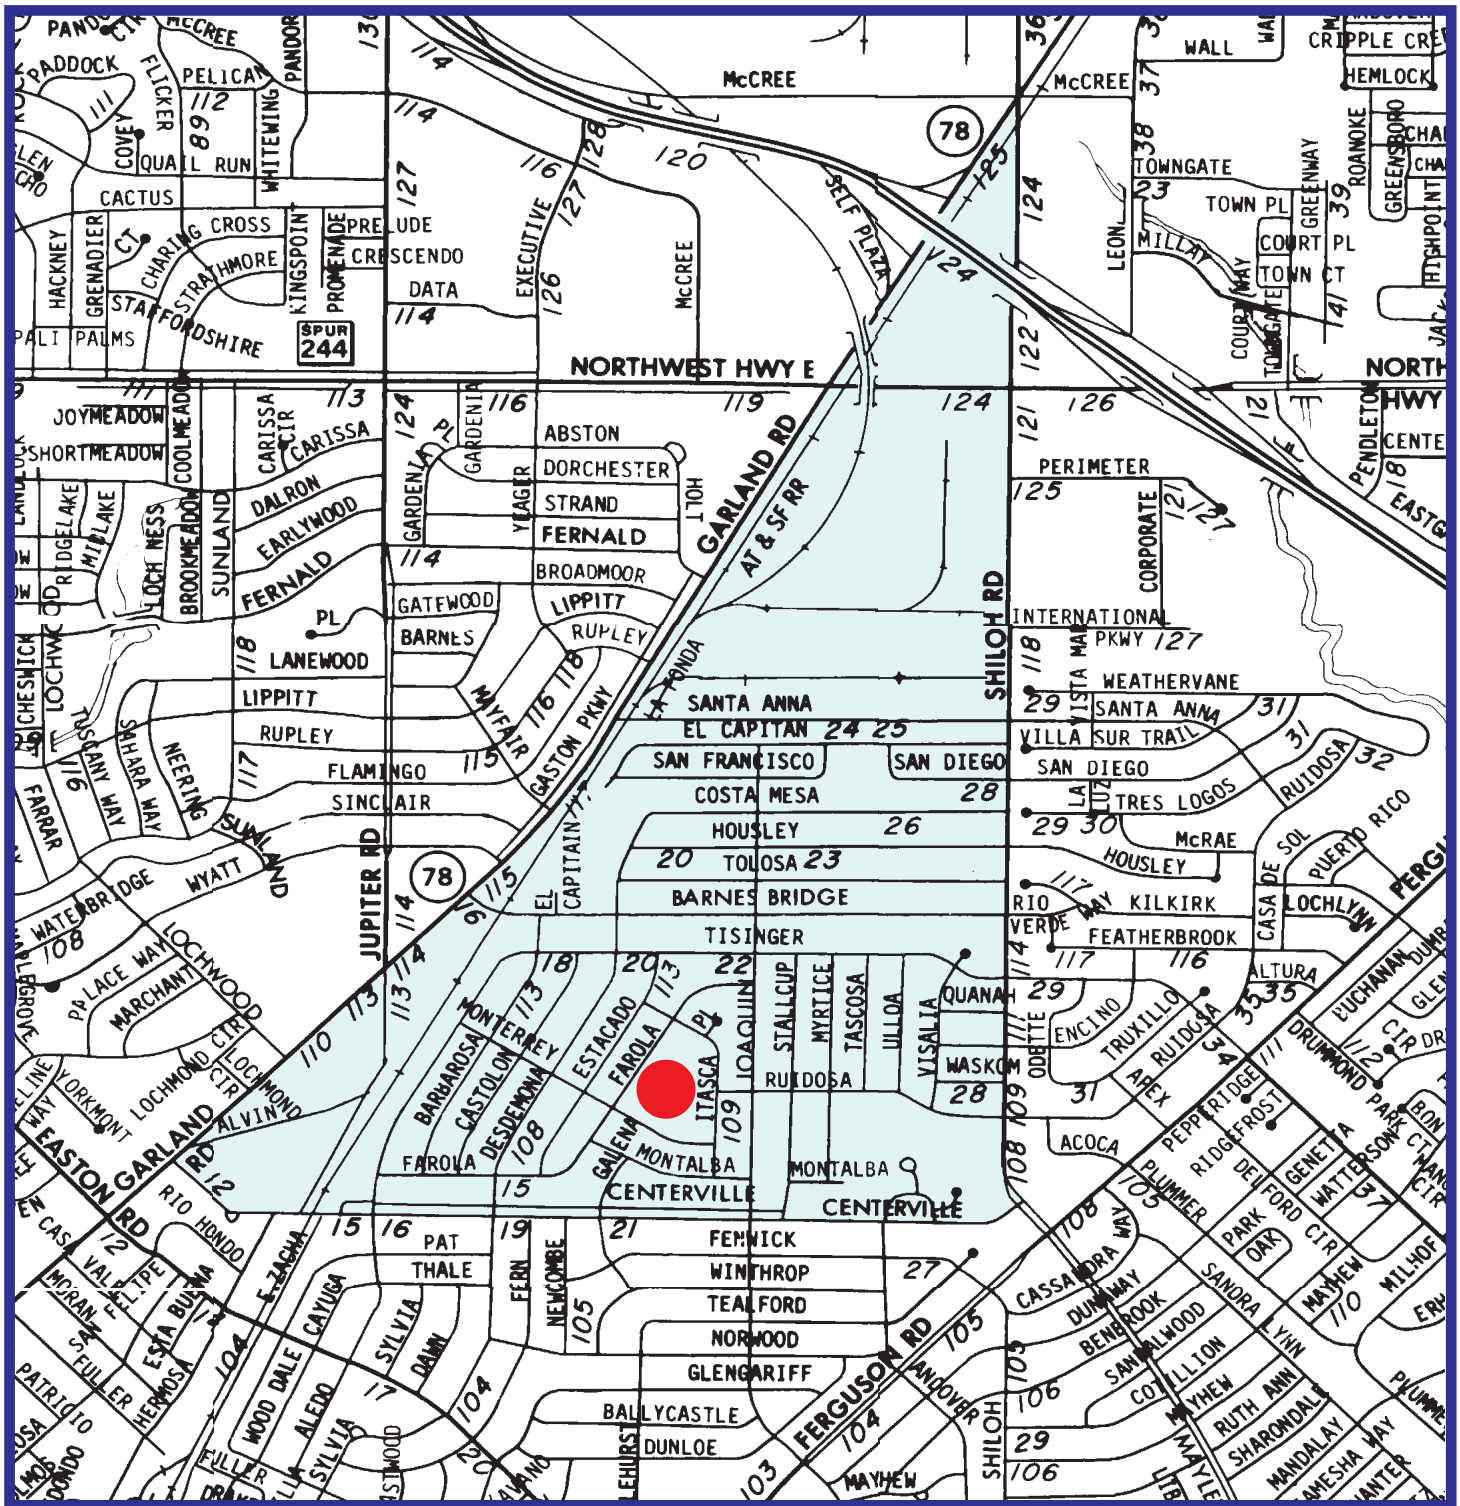

Fall 2007 Casa View Elementary Attendance Zone Grades PK-5

Outer boundary of zone may include students living on both sides of the street.