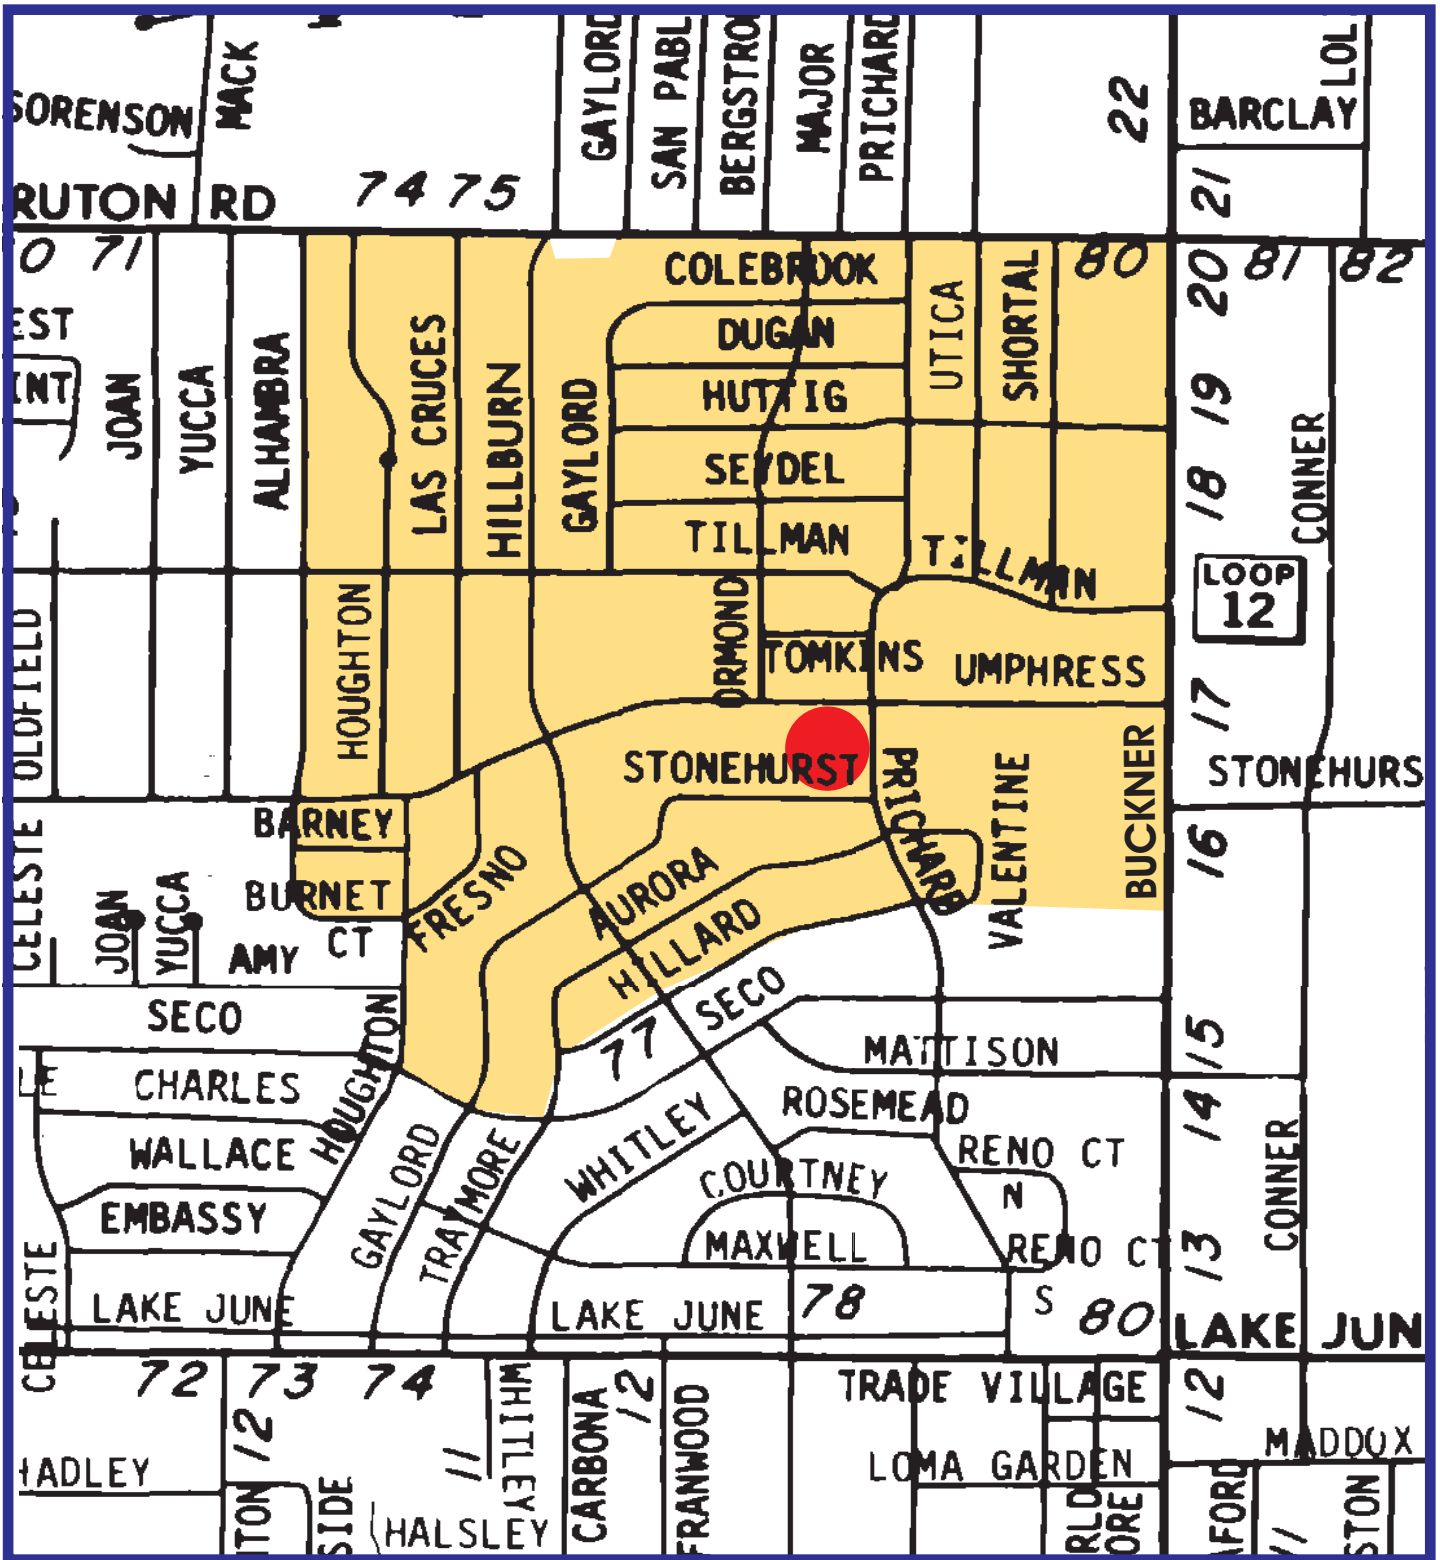

Fall 2008  
 Nathaniel Hawthorne Elementary Attendance Zone  
 Grades PK-5

Outer boundary of zone may include students living on both sides of the street.