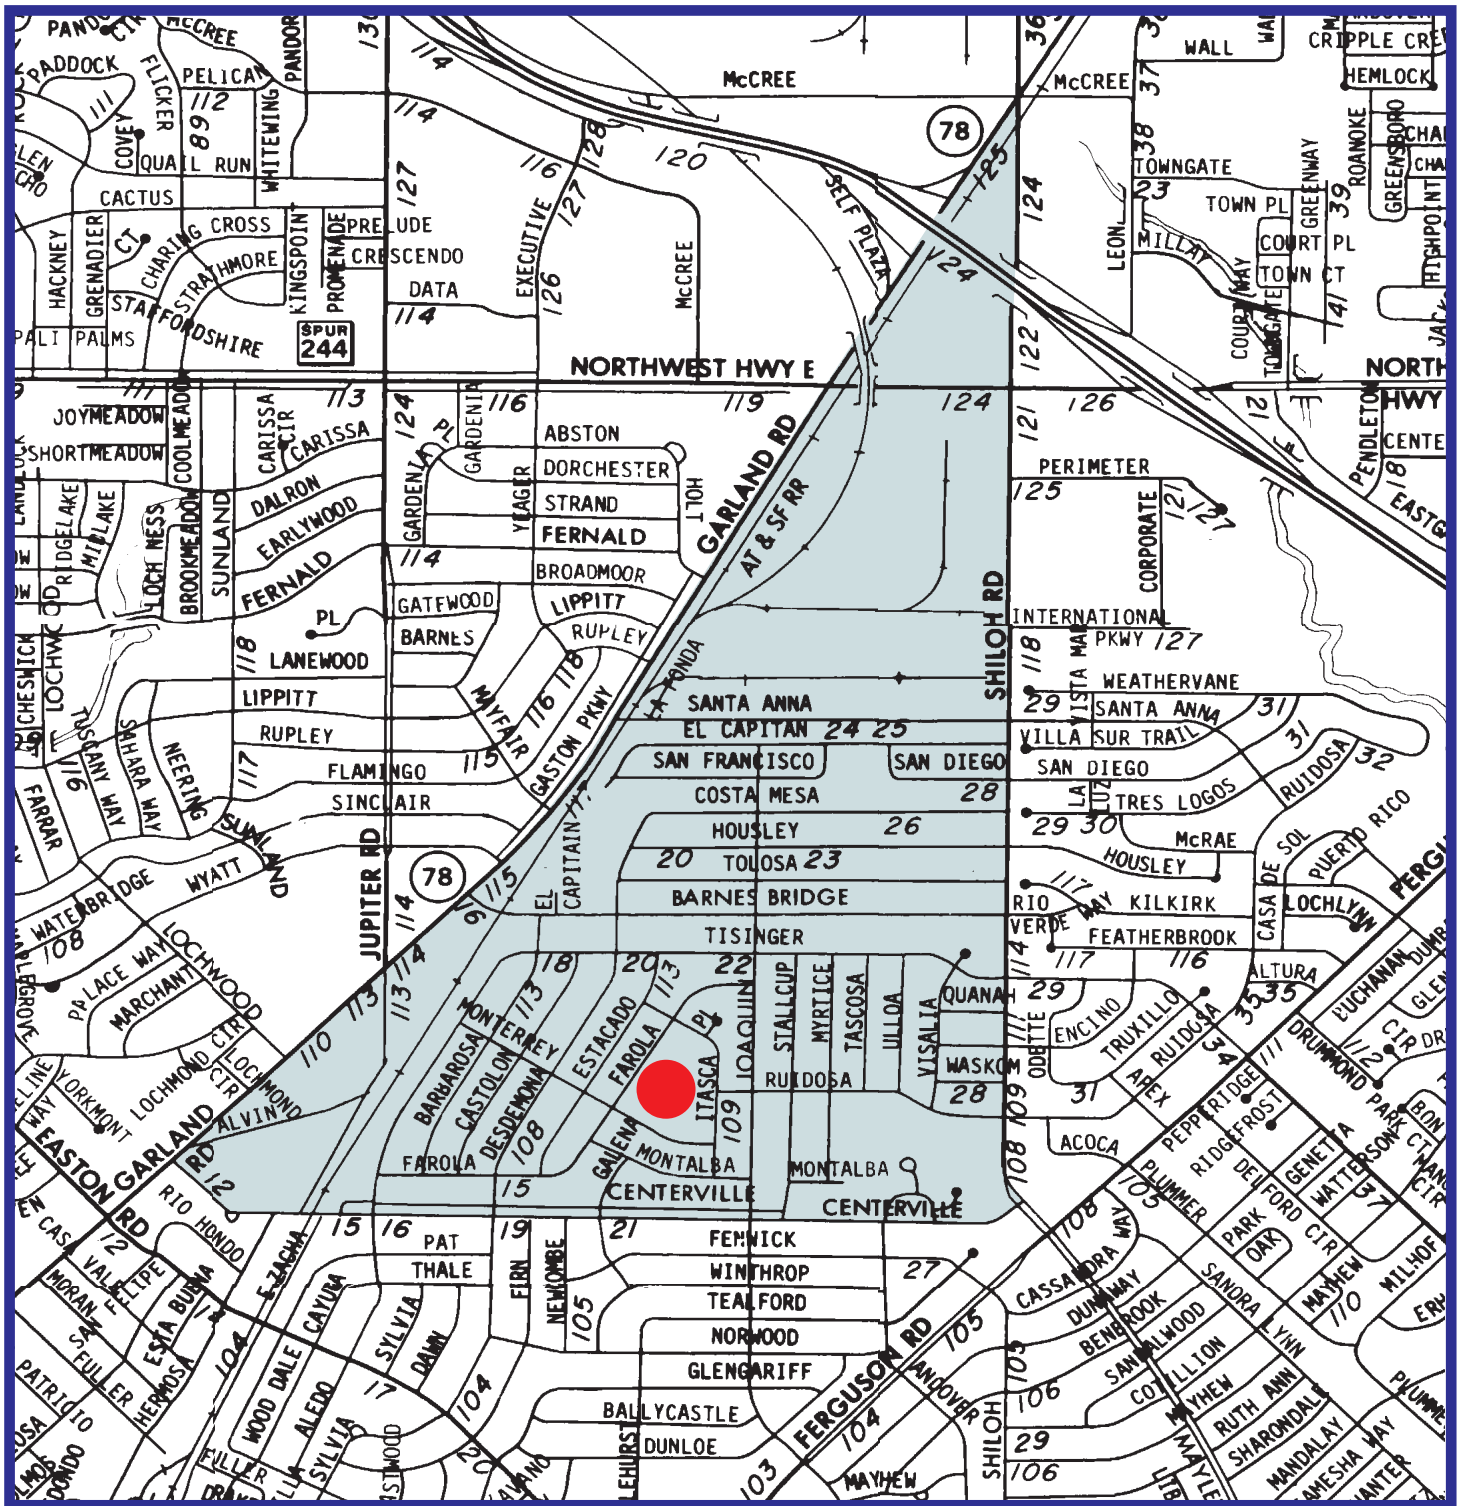

# Fall 2008 Casa View Elementary Attendance Zone Grades PK-5

Outer boundary of zone may include students living on both sides of the street.