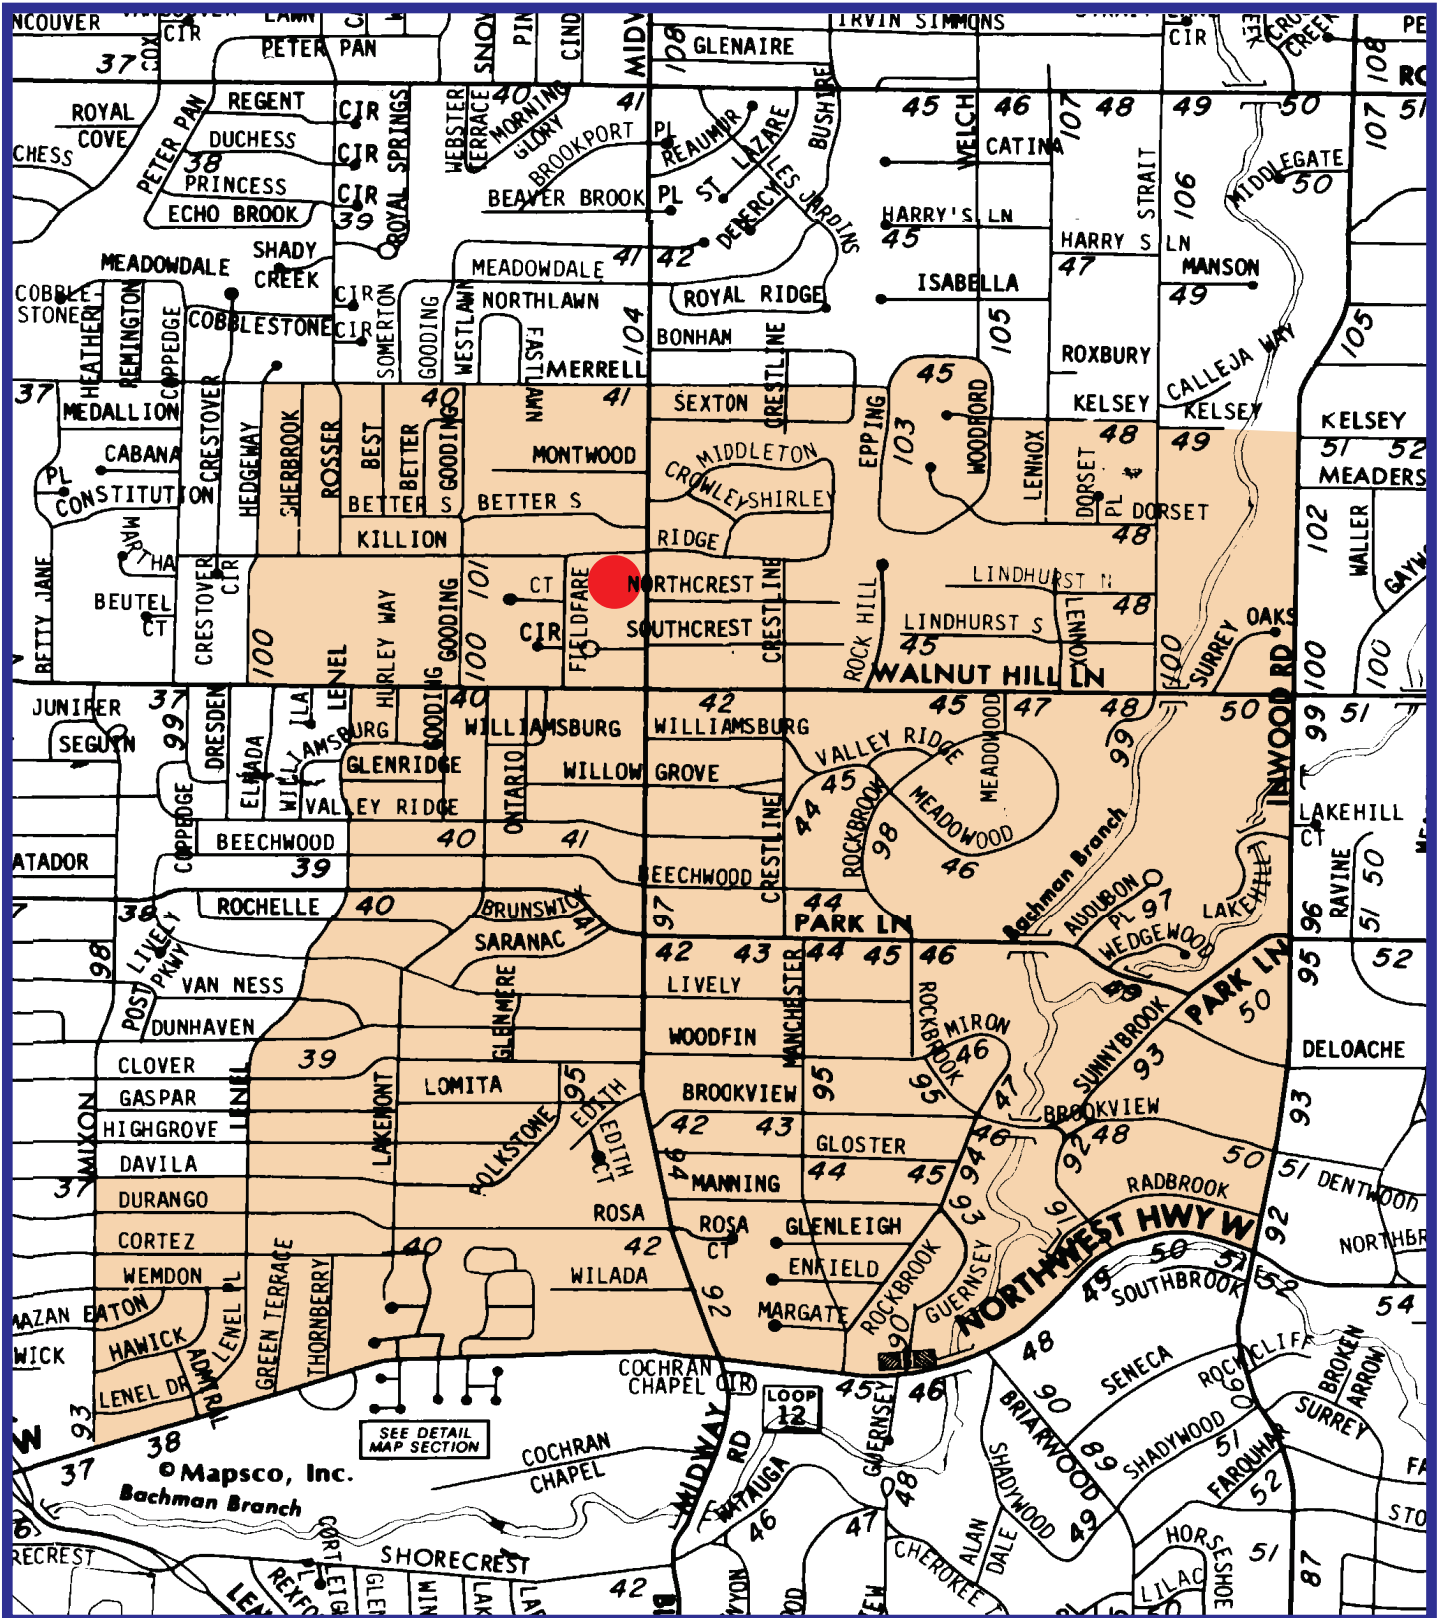

# Fall 2010 Walnut Hill Elementary Attendance Zone Grades PK-5

Outer boundary of zone may or may not include students living on both sides of the street.