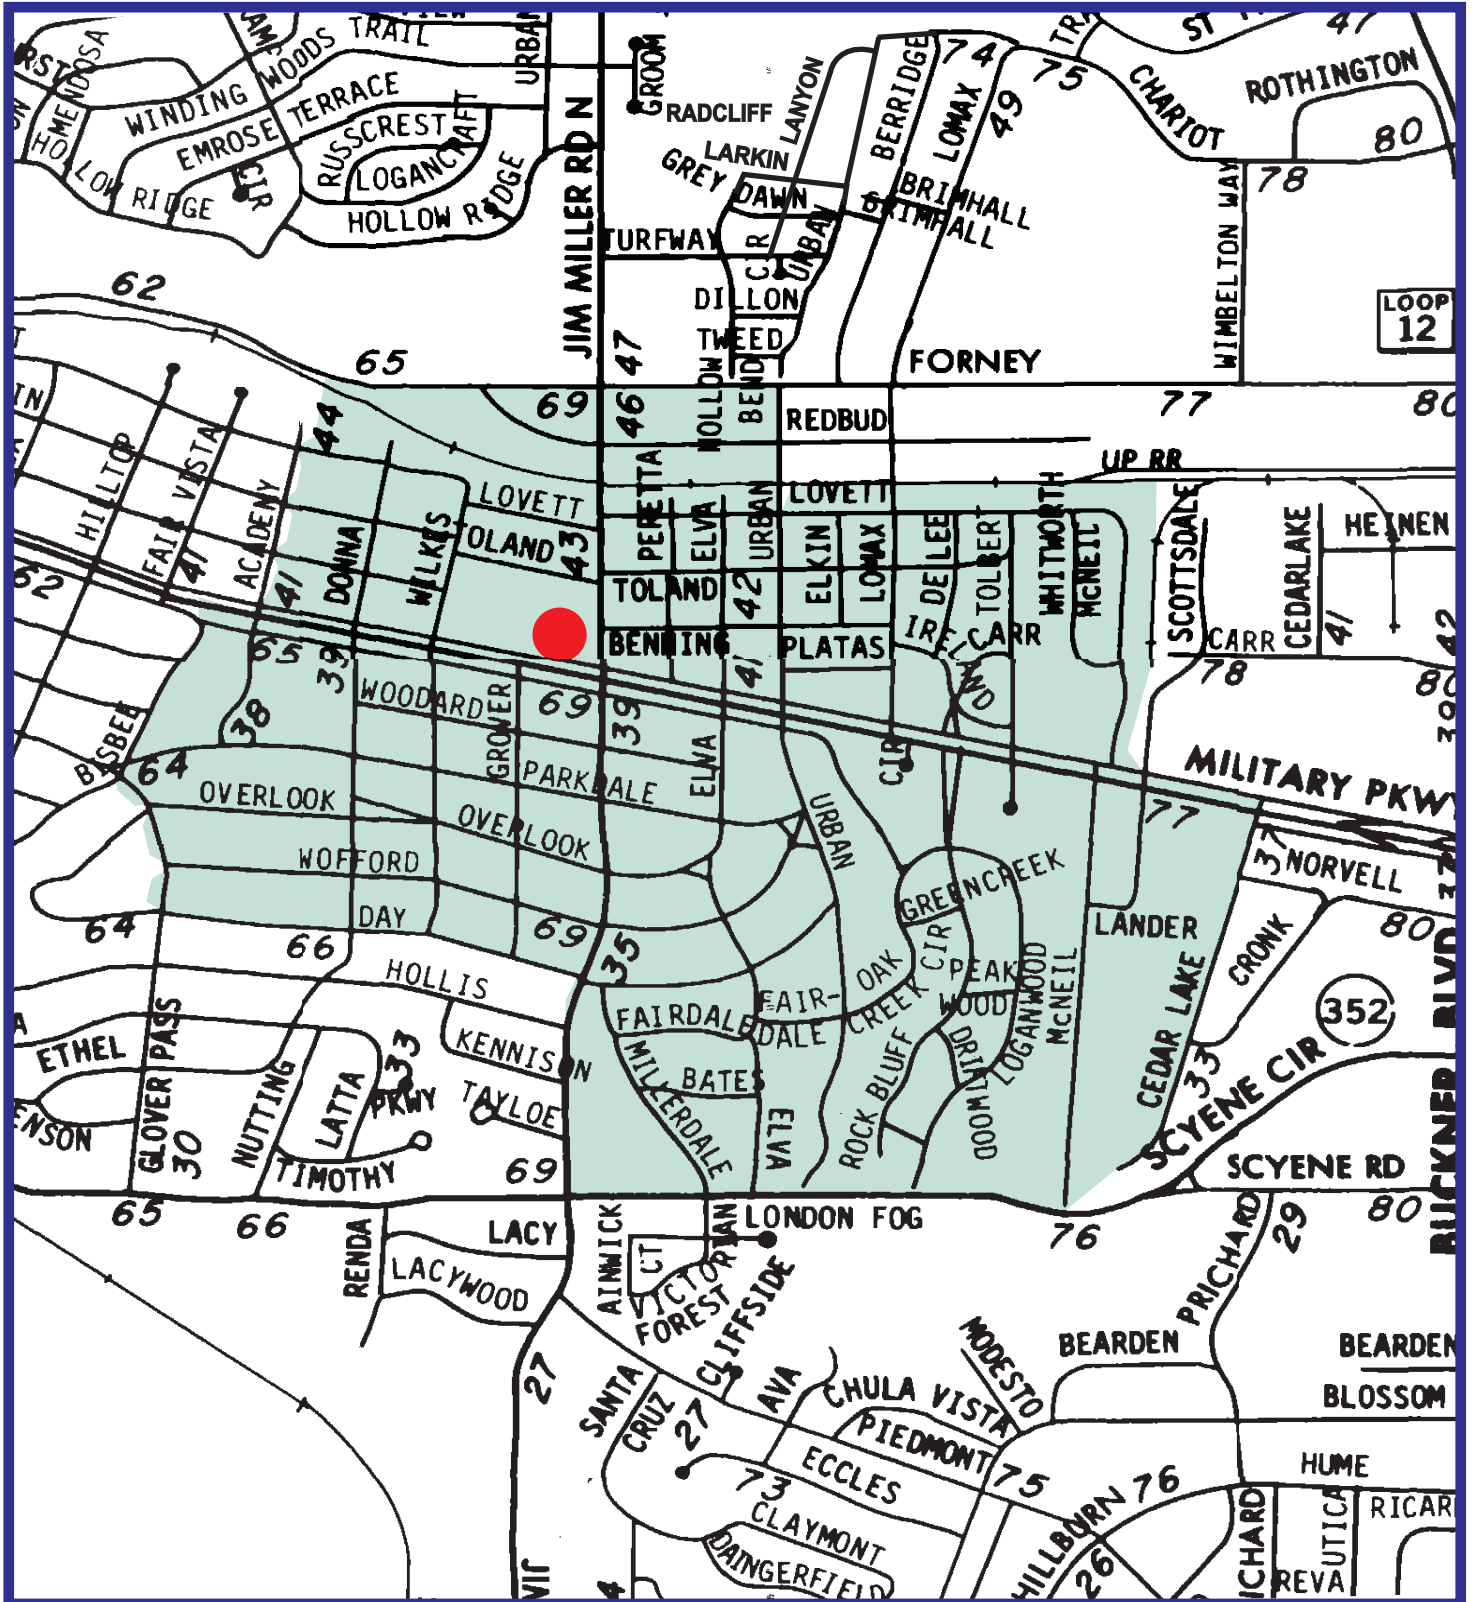

Fall 2010
Urban Park Elementary Attendance Zone
Grades PK-5

Outer boundary of zone may include students living on both sides of the street.