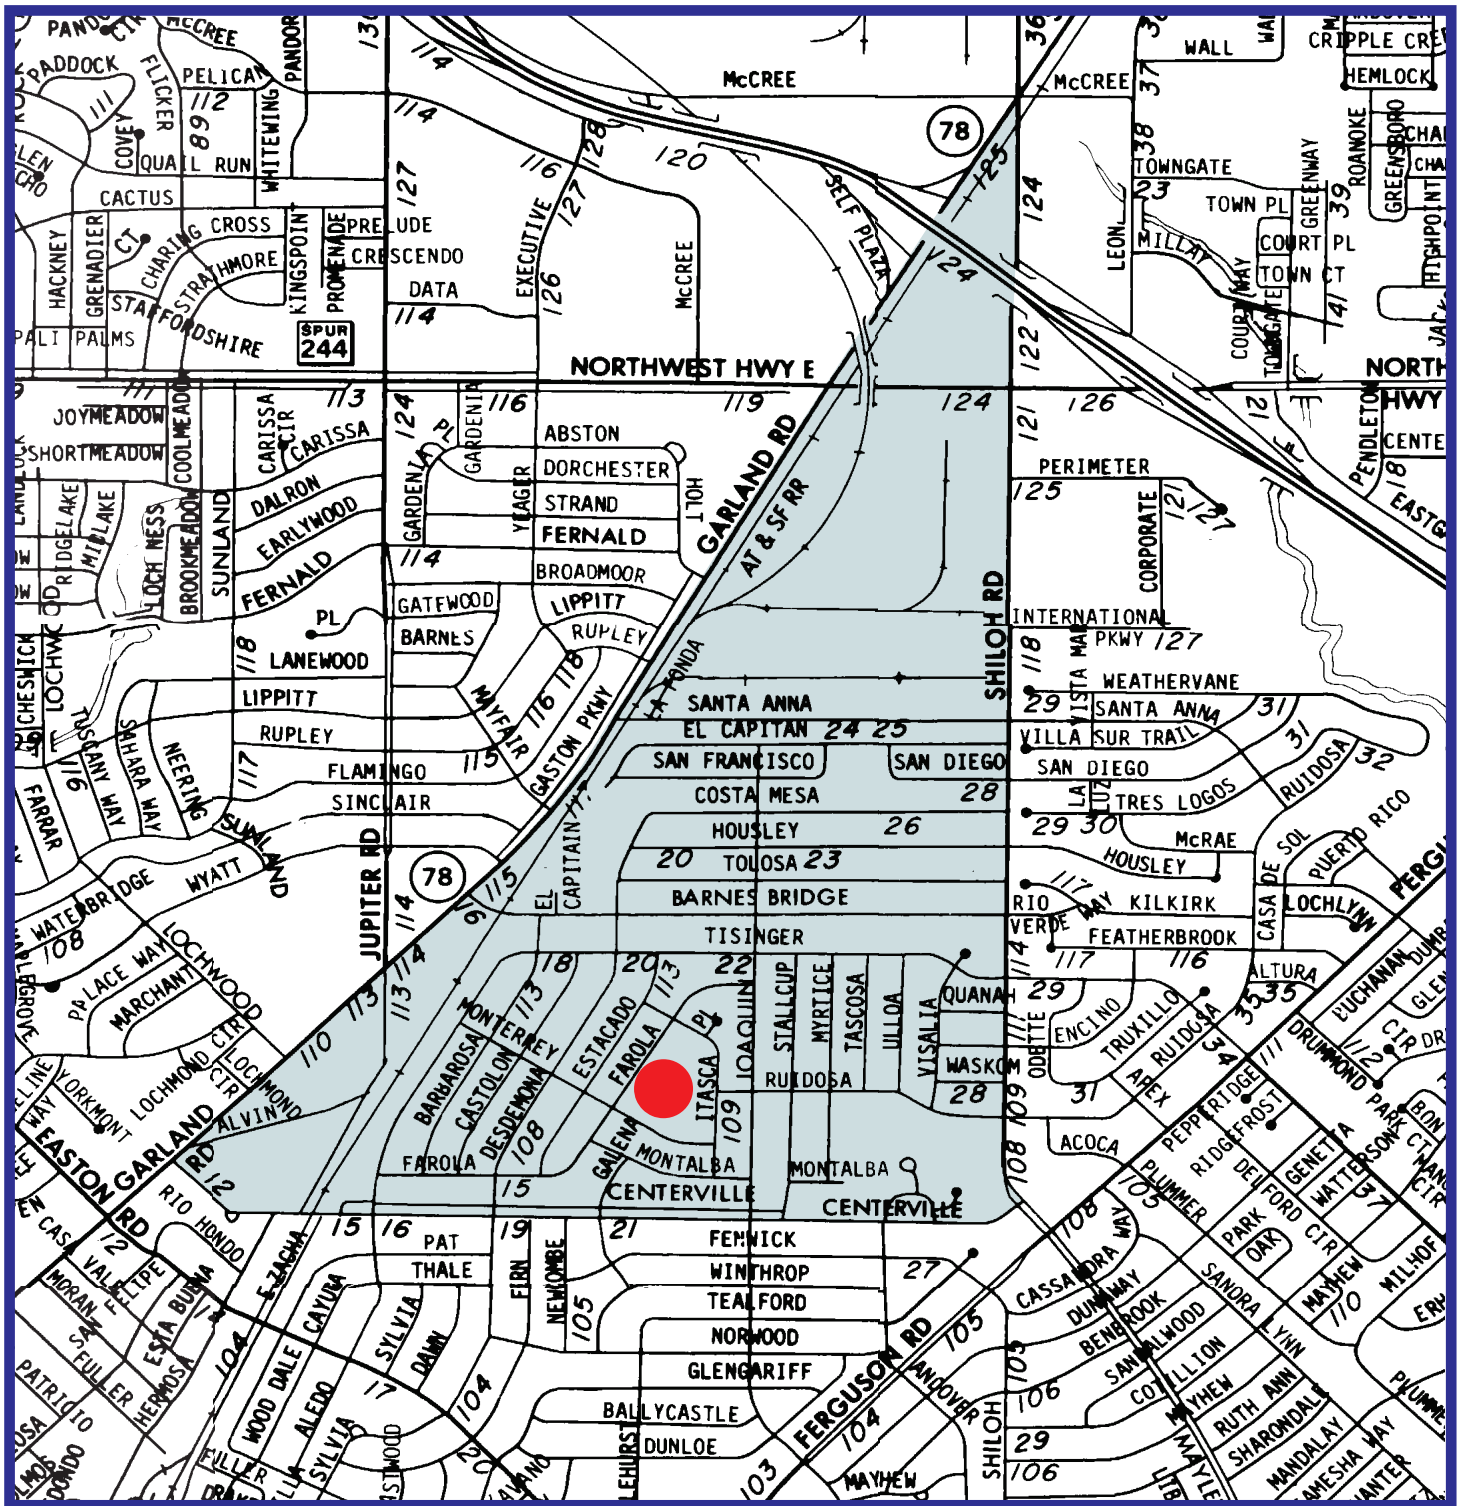

# Fall 2010 Casa View Elementary Attendance Zone Grades PK-5

Outer boundary of zone may include students living on both sides of the street.