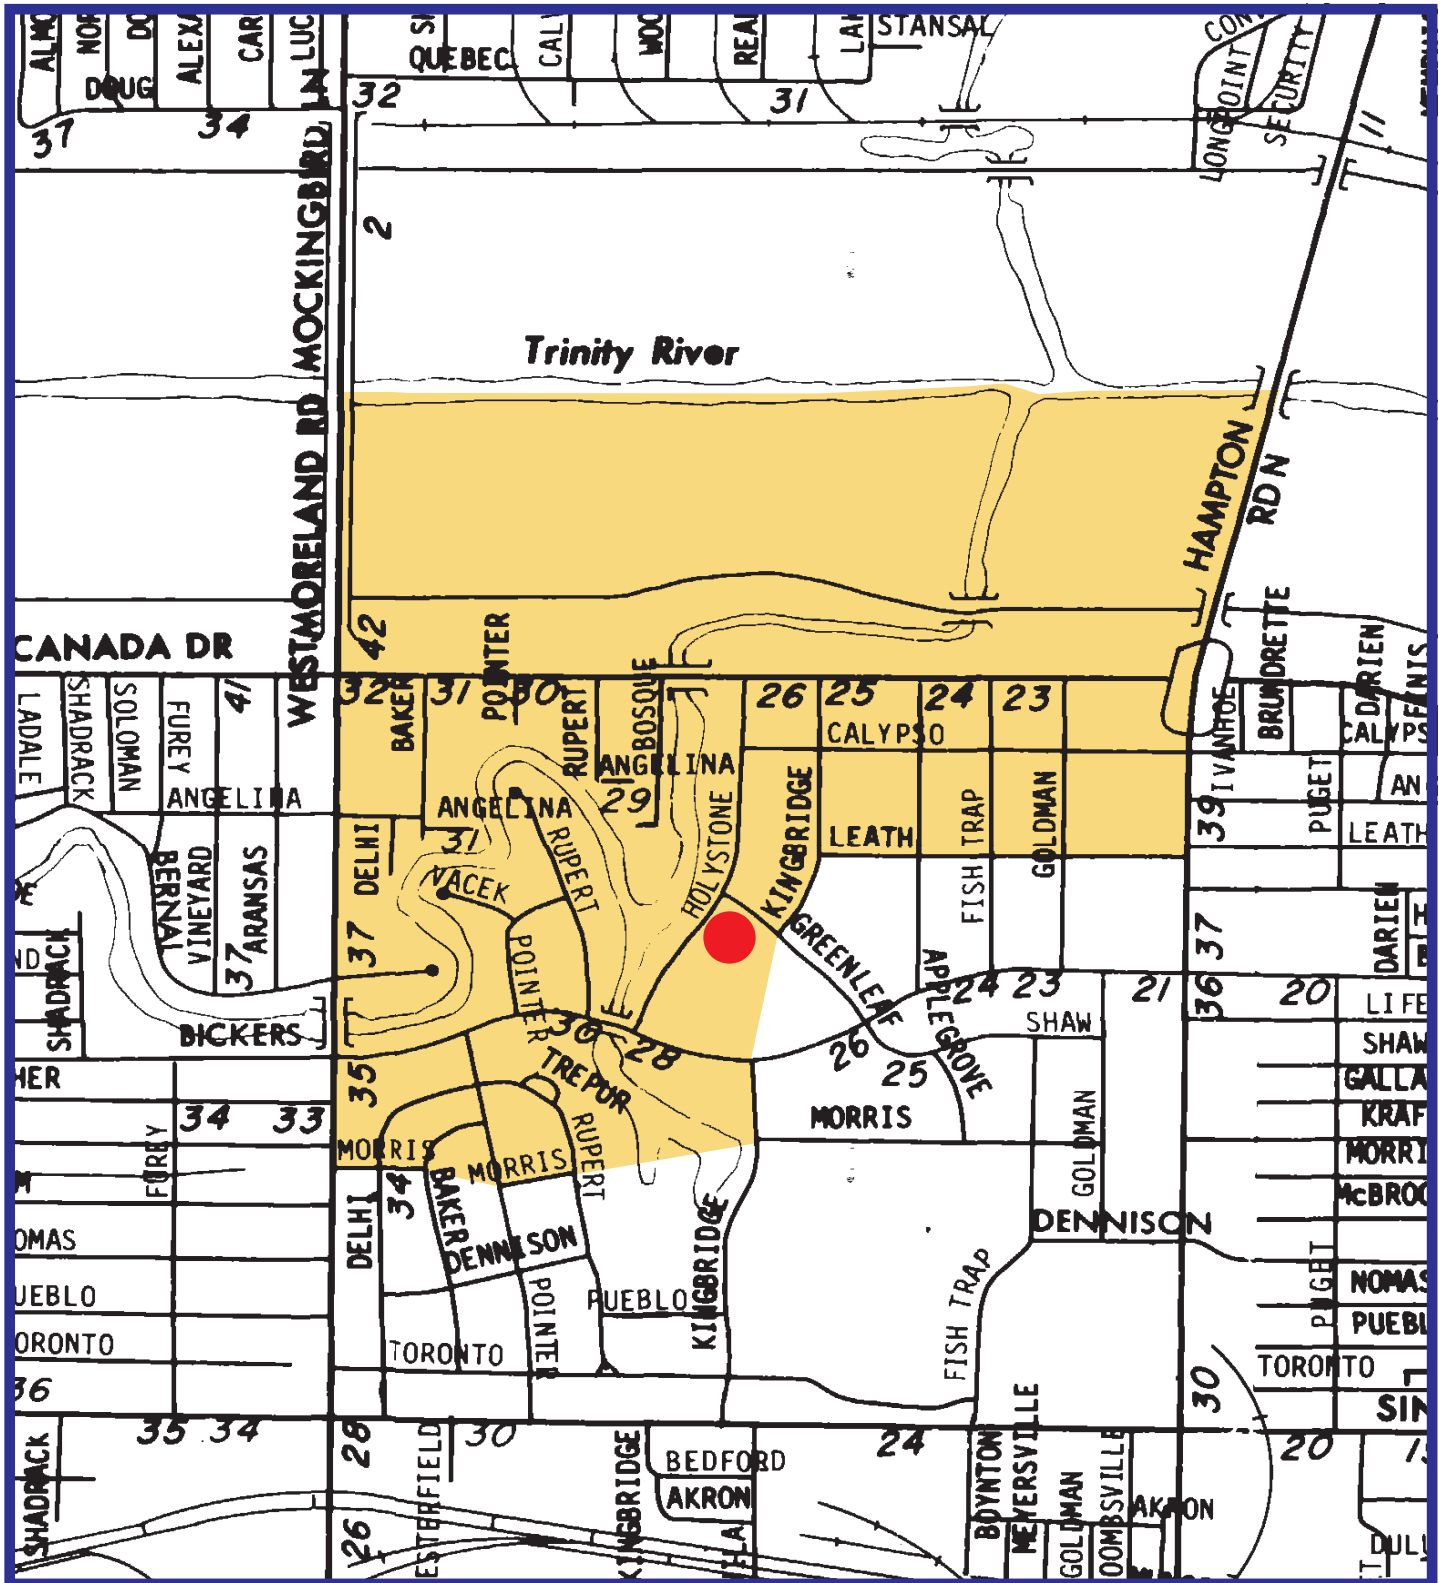

Fall 2010

George W. Carver Learning Center Attendance Zone

Grades PK-5

Students attending Sequoyah will now be attending Carver due to the new Fine Arts Program that is being offered at Carver for the 2010-2011 school year.

Outer boundary of zone may include students living on both sides of the street.