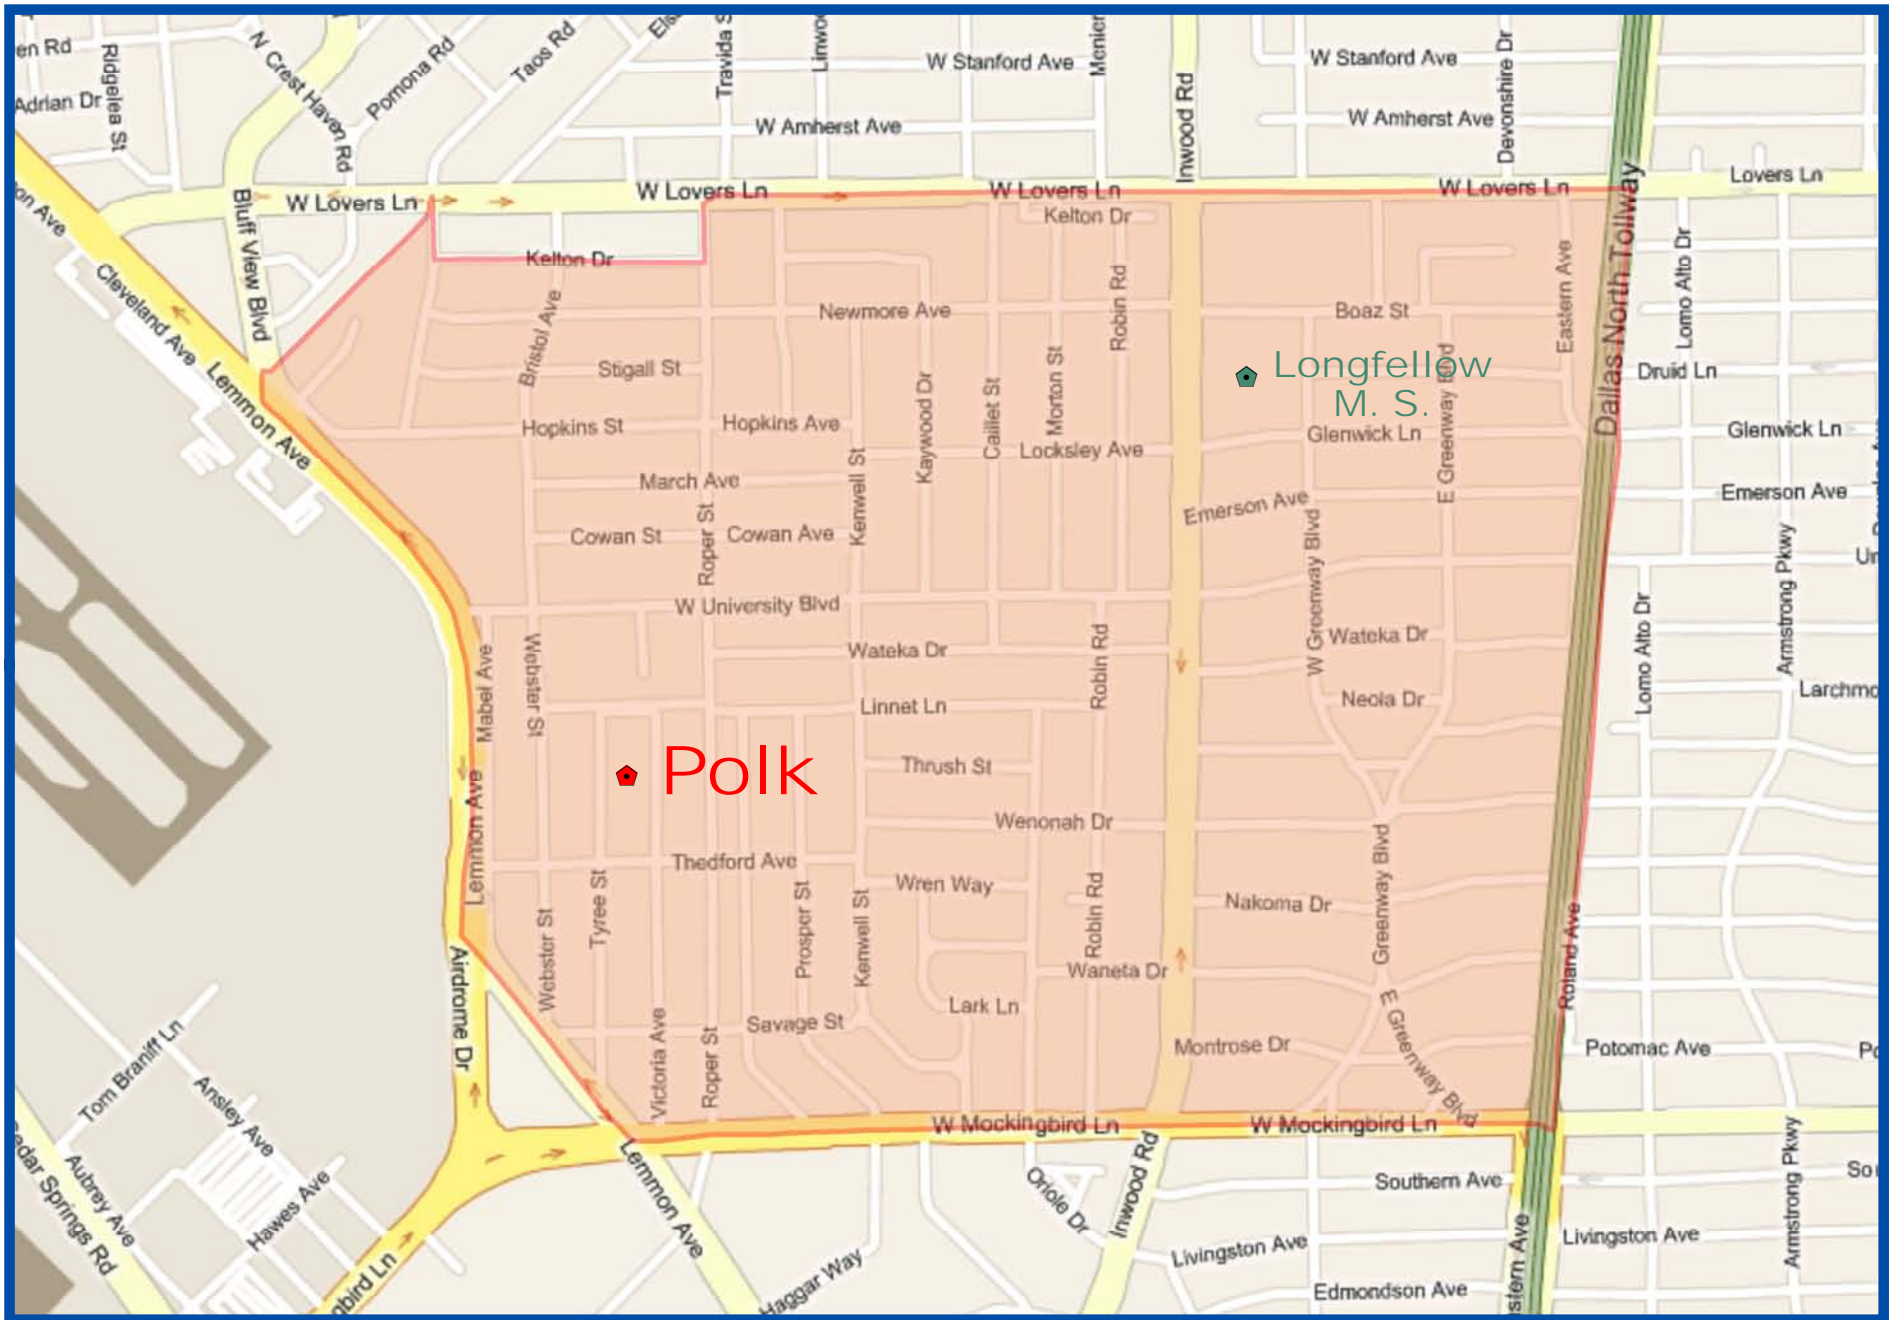

Fall 2011
K. B. Polk Center for Academically Talented and Gifted Attendance Zone
Grades PK-5

Outer boundary of zone may include students living on both sides of the street.