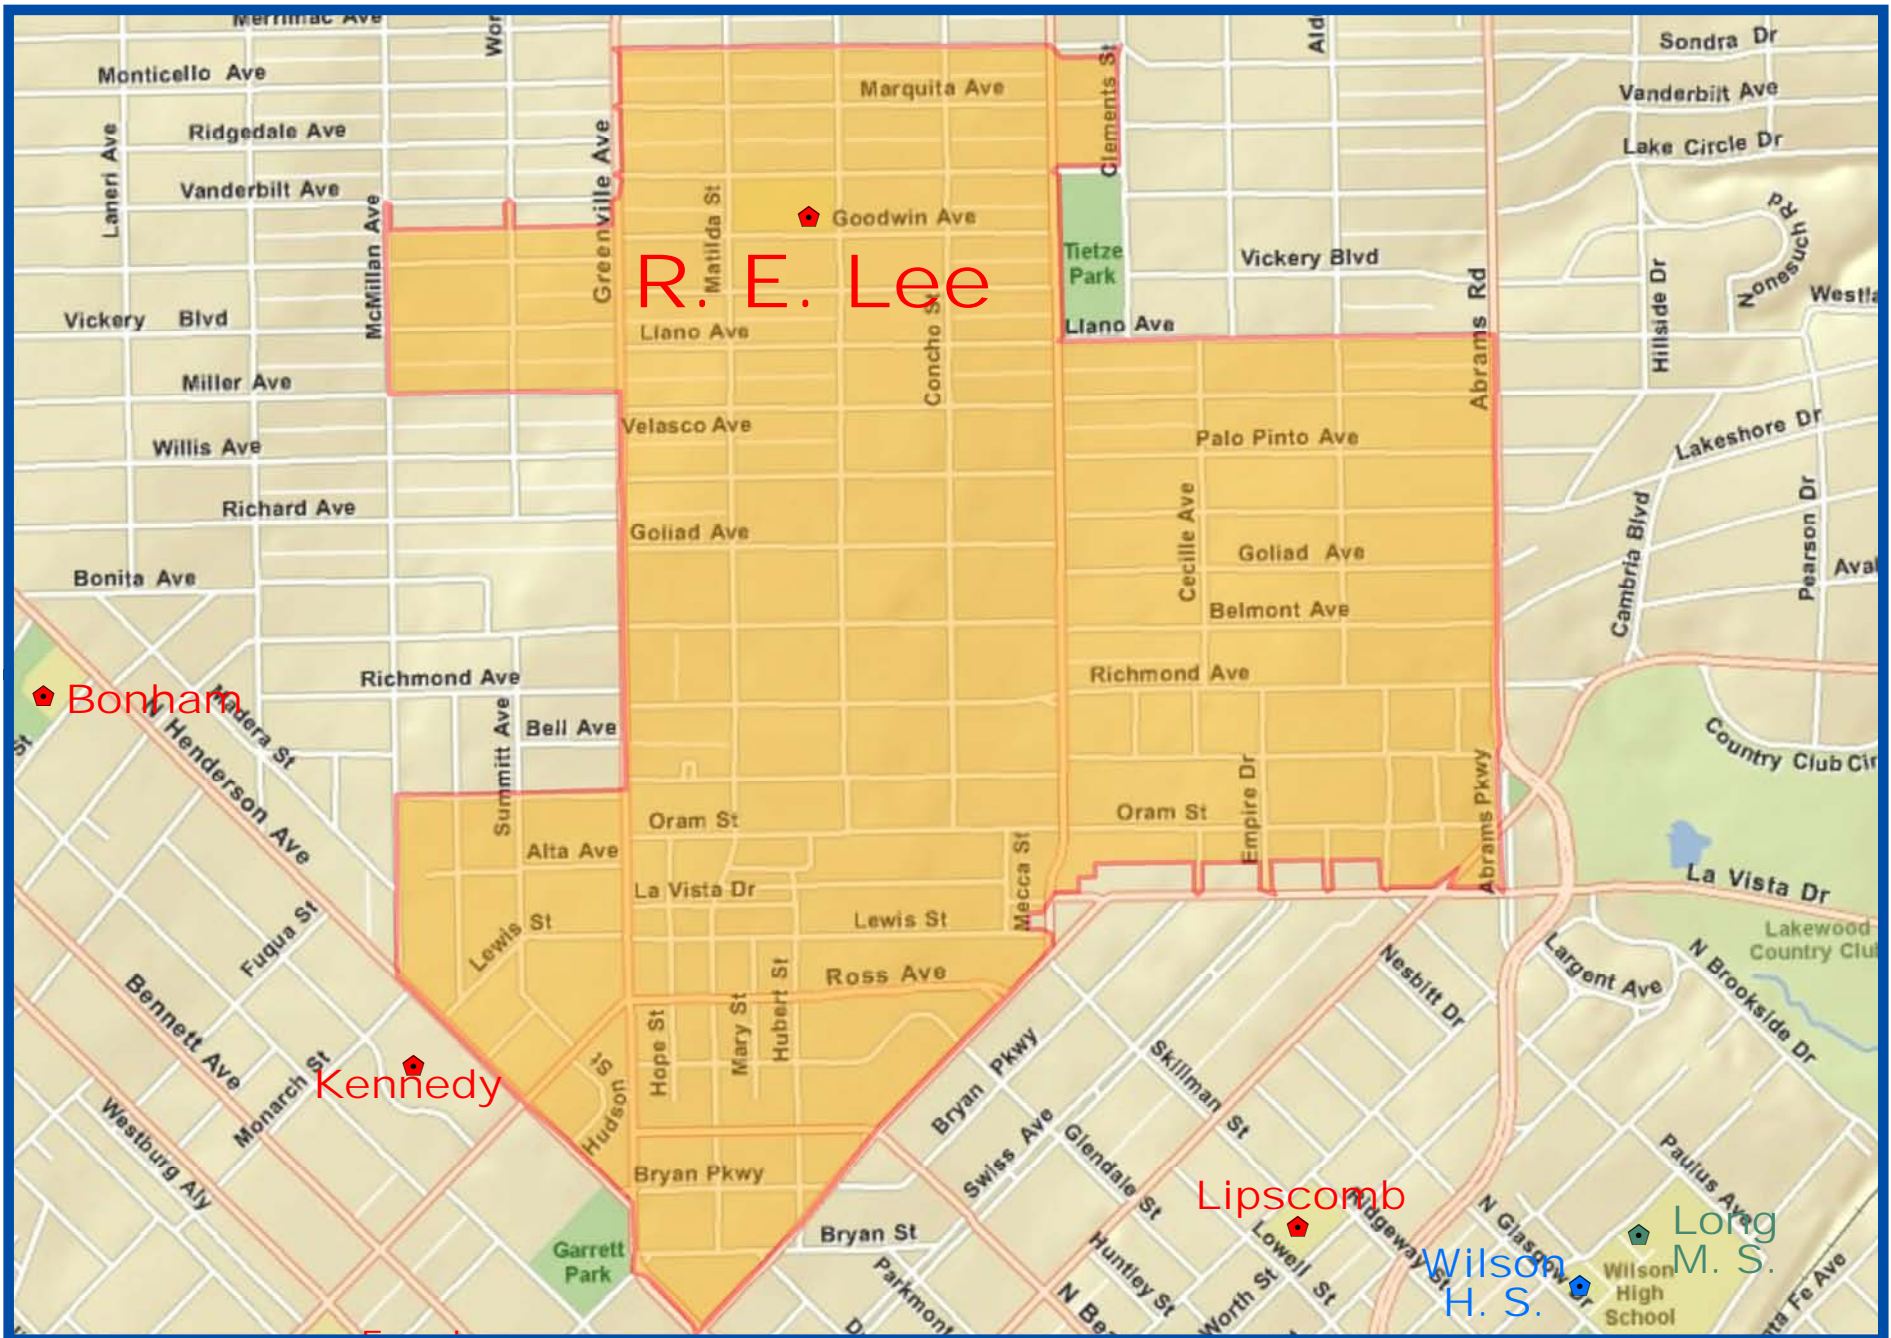

Fall 2011
Robert E. Lee Elementary Attendance Zone
Grades PK-5

Outer boundary of zone may include students living on both sides of the street.