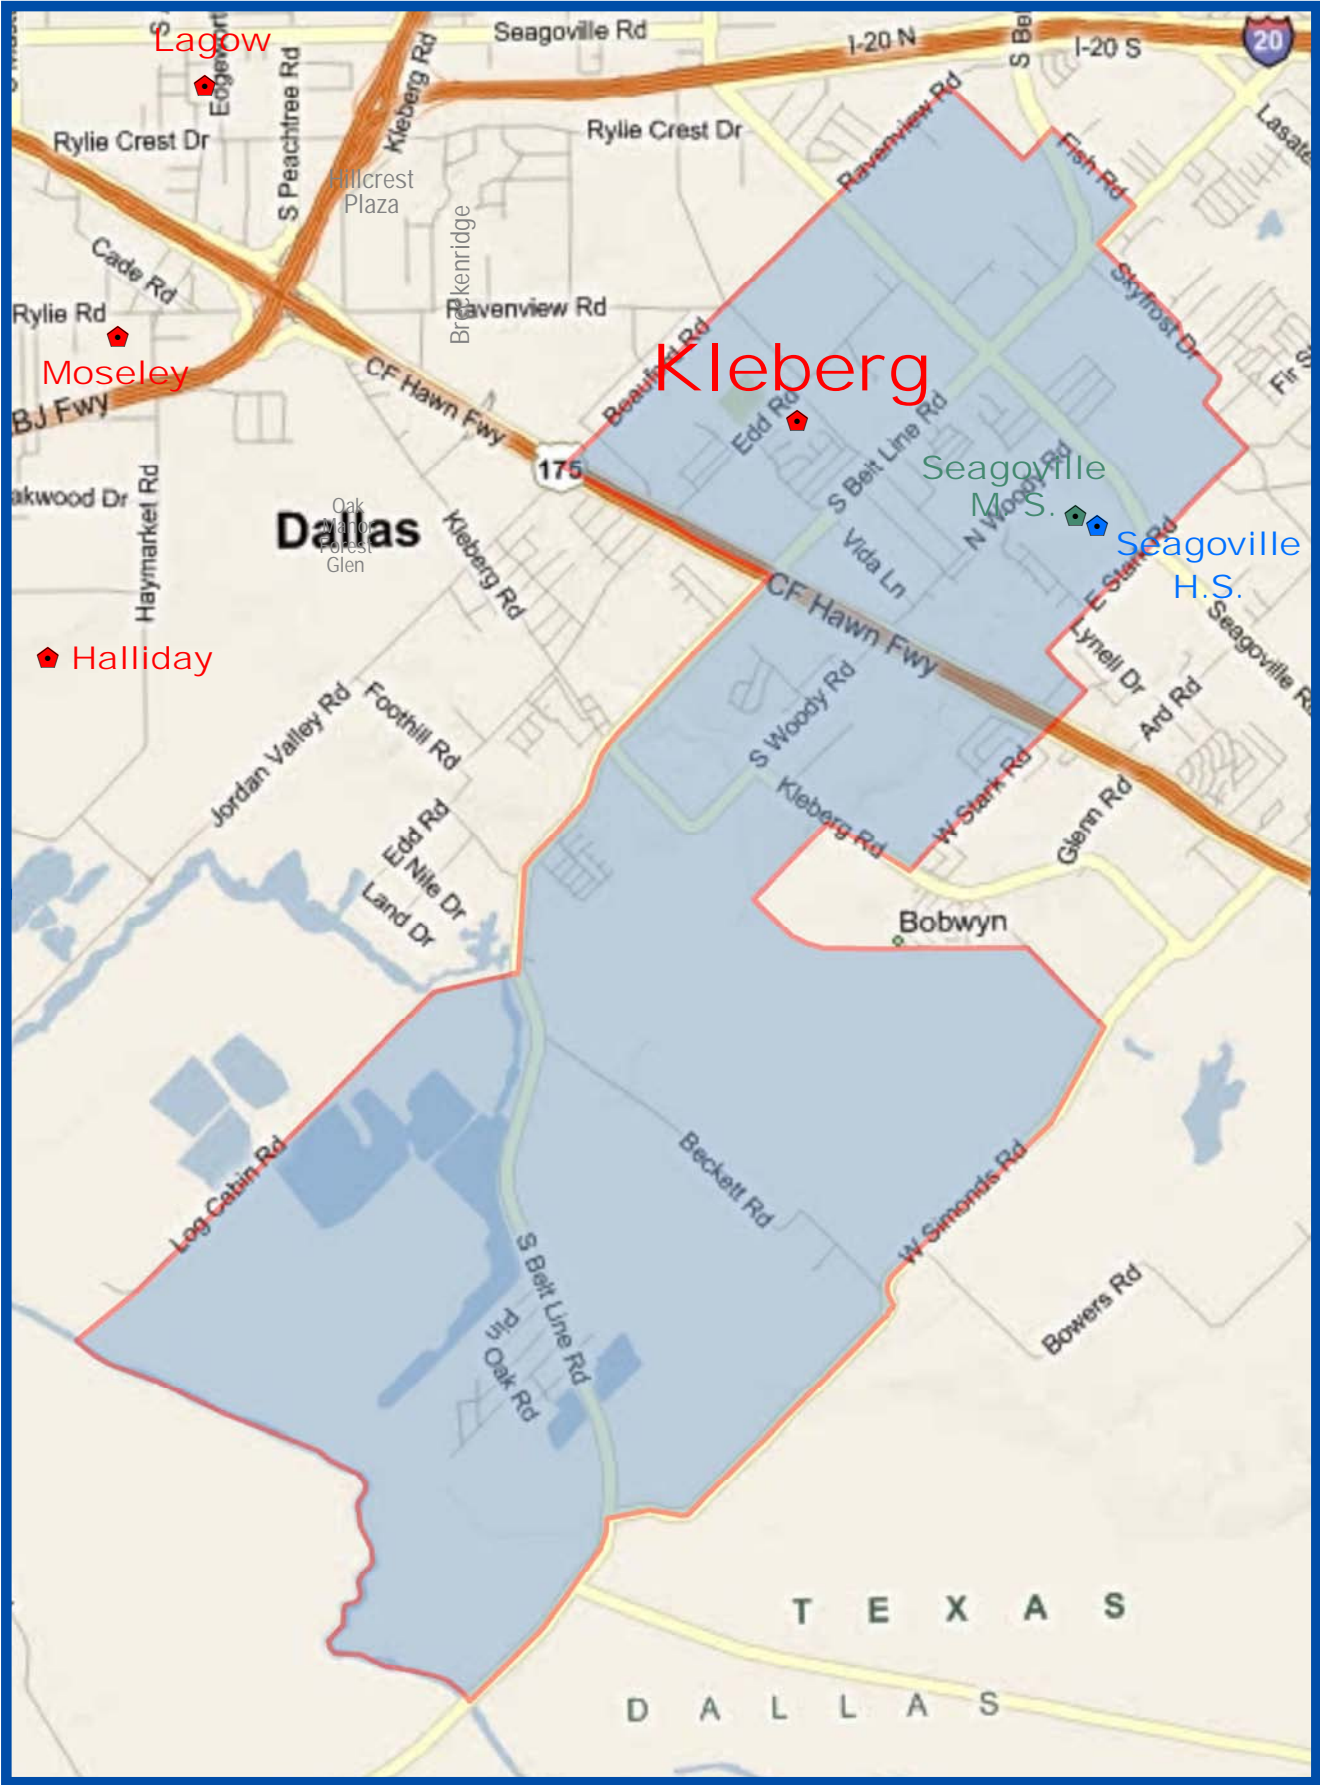

Fall 2011  
Kleberg Elementary Attendance Zone  
Grades PK-5

Outer boundary of zone may include students living on both sides of the street.