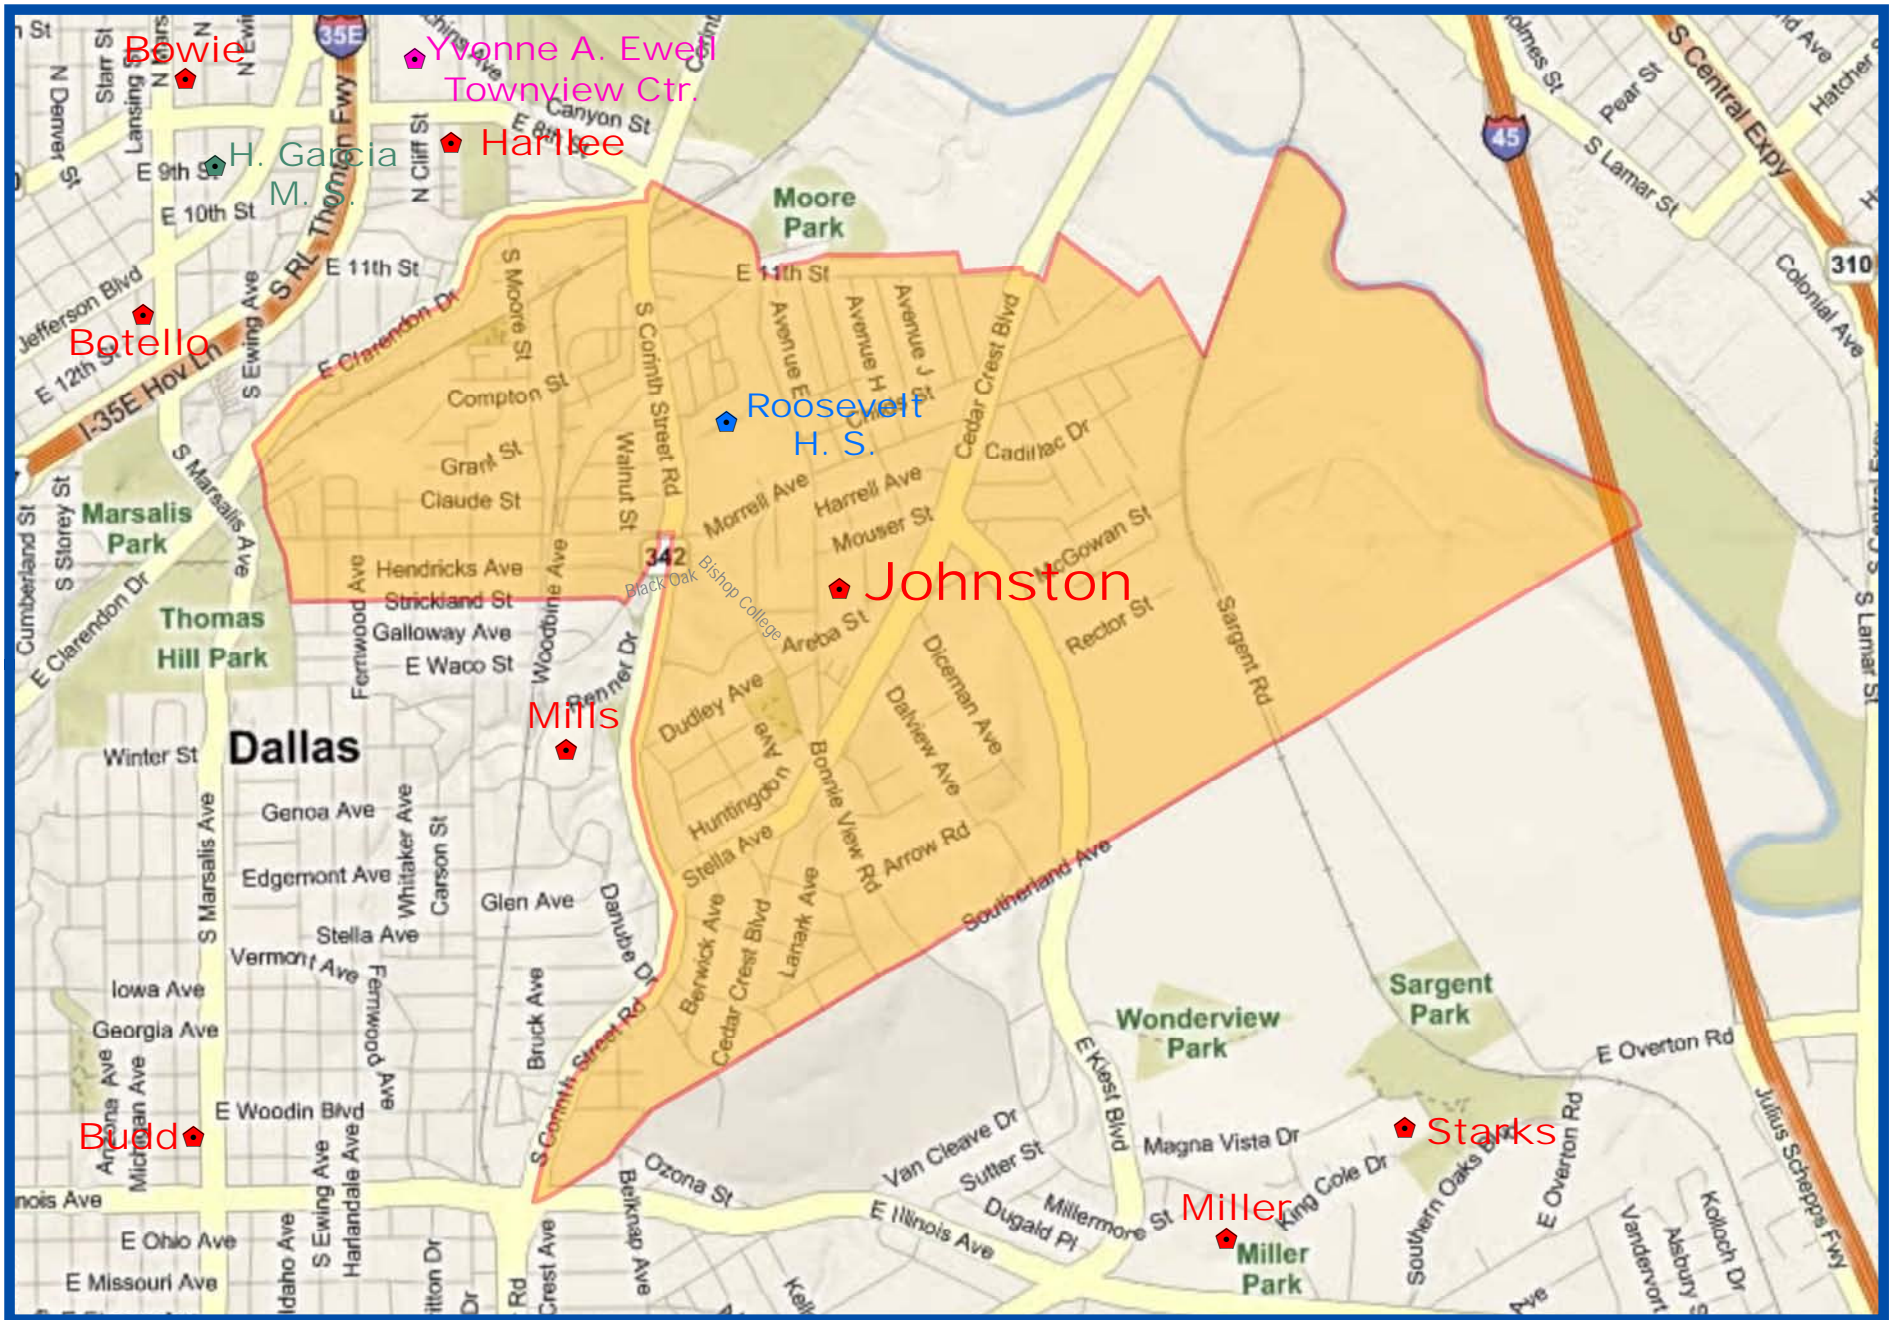

Fall 2011
Albert Sidney Johnston Elementary Attendance Zone
Grades PK-5

Outer boundary of zone may include students living on both sides of the street.